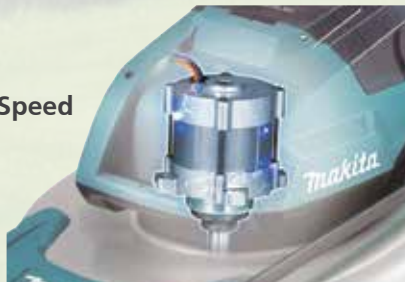

Robust steel deck
enhances durability

Built-in ball bearing
on axles for added durability

BL MOTOR

High Power and High Speed