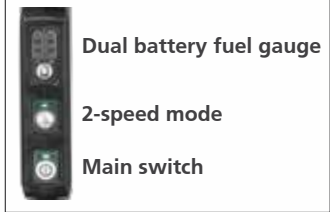

ZERO EMISSION

Cutting width

460mm

SOFT NO LOAD

Soft grip

3 in 1
Cutting / Collecting / Mulching
Single-lever cutting height adjustment

IPX4 (water resistant)

Child lock key

Robust steel deck
enhances durability

Built-in ball bearing
on axles for added durability

BL MOTOR

High Power and High Speed

Low noise mode

provides rotation speed 2,500 rpm by constant speed control

Engine tool

96dB

DLM460

85dB

Cordless Lawn Mower **DLM460** 460 mm (18")

Electronic 2-Speed	Blade Type	2 cutting edges
Constant Speed	Hole Diameter	10.0 mm (3/8")
Soft Start	Cutting Width	460 mm (18")
	Cutting Height	20 - 75 mm
	Grass box capacity	60 L
	No Load Speed (RPM)	2,500 - 3,300
	Recommended mowing area	w/ BL1860Bx2: 800-1,600m², w/ BL1850Bx2: 680-1,360m² w/ BL1830Bx2: 380-760m²
	Continuous use (mins)	w/ BL1860B/BL1850B/BL1830B: 21/18/10
	Dimensions (L x W x H)	During operation: 1,319-1,518x532x879-1,138 mm
	Net weight	27.6 kg

Standard Equipment: Blade, Socket Wrench.

Li-ion Battery & Charging Time Reference

DC18RD	
BL1850B 5.0Ah	45min
BL1860B 6.0Ah	55min

AVAILABLE VARIANTS

AMPERE	VARIANTS	BATTERIES	CHARGER	CARRY CASE
W/O BATTERY/ CHARGER	DLM460Z	0	-	-

Makita
Makita Gulf FZE
www.makita.ae