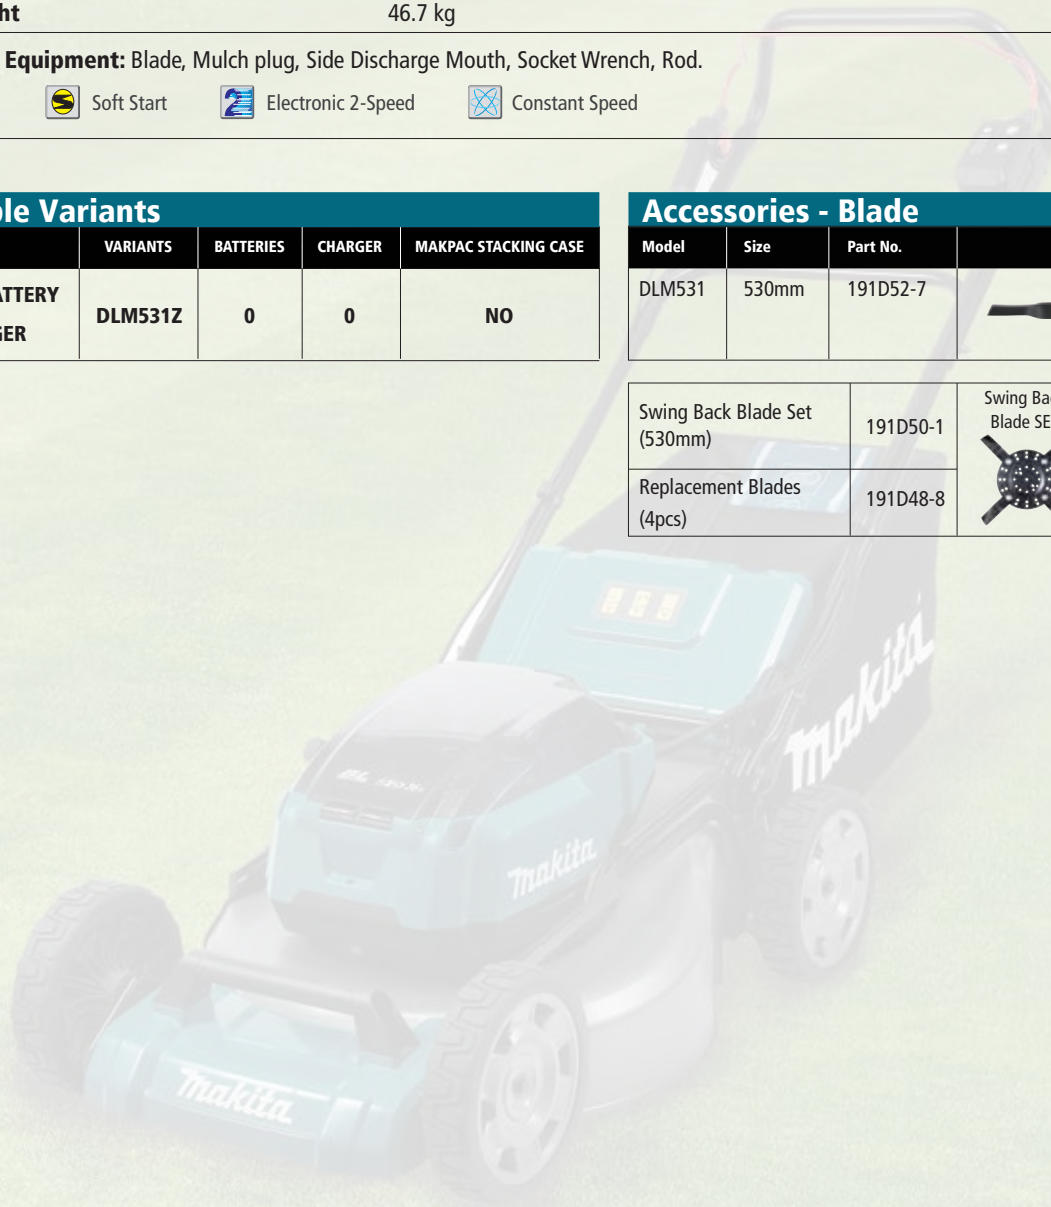

Heavy duty handle

Four 3-LED battery
fuel gauges are
conveniently located
on the handle

Grass level indicator

BL motor
designed for
high power cordless mowers

Side discharge

Built-in ball bearing on axles
for added durability

* Optional accessory for Mulching (DLM382, DLM431)

BL
MOTOR

Side Discharge

Single-lever cutting height adjustment

IPX4 (water resistant)

Specification

Cutting Width	534 mm
Cutting Height	20 - 100 mm
Deck Type	Steel
No. of stages	10 stages
No Load Speed (RPM)	2,300 - 2,800
Propelling speed	2.5 - 5.0 km/h
Dimensions (L x W x H)	1,630-1,715 x 590 x 990-1,095 mm
Net weight	46.7 kg

Accessories - Blade

Model	Size	Part No.	Image
DLM531	530mm	191D52-7	
Swing Back Blade Set (530mm)		191D50-1	
Replacement Blades (4pcs)		191D48-8	

Makita Gulf FZE

www.makita.ae