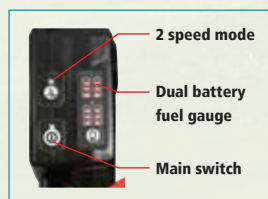

Easy Maintenance

Zero Emission

Low Noise

Recommended mowing area

BL1860B x4

With large
grass discharge port

Long continuous operation time
achieved by parallelly connecting
two pairs of 18V LXT Li-Ion
batteries connected in series

Heavy duty handle

Four 3-LED battery
fuel gauges are
conveniently located
on the handle

Grass level indicator

BL motor
designed for
high power cordless mowers

Side discharge

Built-in ball bearing on axles
for added durability