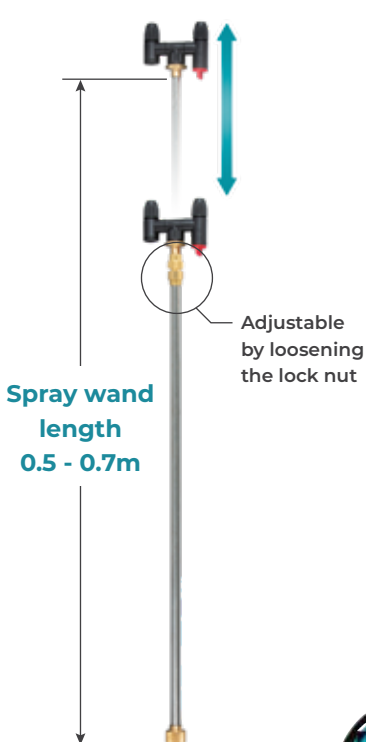

DUS054
CORDLESS GARDEN SPRAYER
Powered by 18V LXT Li-ion battery

QUICK SPRAYING
WITHOUT HAND PUMPING

MAX. PERMISSIBLE
PRESSURE

0.3MPa

TANK
CAPACITY

5L

H-shaped double head nozzle

Single / double head spraying selectable

Double head spraying enables wide area spraying

2-mode selectable

(Mist and Stream)

Stream mode is optimal for watering or fertilizing plants, such as trees, located a little away from the user

Ergonomically optimized tank design

Both sides are ergonomically curved to fit user's body when the sprayer hangs from the shoulder, increasing user's productivity

Paddle Switch
interlocking with motor

1.7m hose

XPT
IP54-rated dust and shower-proof construction

SPECIFICATIONS - DUS054

Max Pressure	0.3 MPa
Chemical tank	5 L
Hose Length	1.7 m
Spray Wand Length	0.5 - 0.7 m
Nozzle Mounting Thread	G 1/4
Dimensions (L x W x H)	343 x 182 x 368 mm
Net weight	3.5 kg

Standard Equipment: H-Shaped Double Head Nozzle, Spray Wand, Spray Wand Holder, Shoulder Belt.