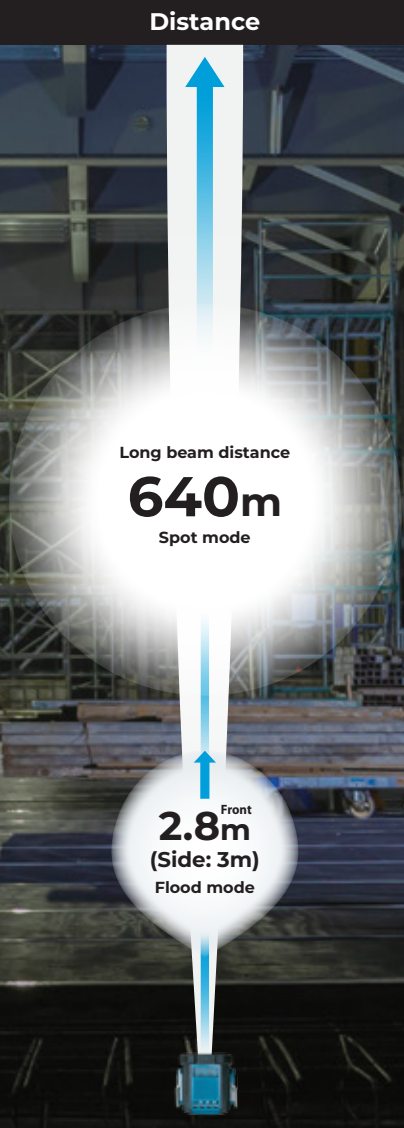

ML007G XGT **40V** Li-ion **max**
CORDLESS FLASHLIGHT

Long Beam Distance
Up to **640** m
Spot Mode

4 Lighting Modes

Spot Mode
Luminous flux
600 lm

Spot + Flood Mode
Luminous flux
1,250 lm

Flood Mode
Luminous flux
1,000 lm

Strobe Mode

Flashlight head swivels 90 degrees

Daylight white
Color temperature of approx 5,000K

On/Off switch

4 lighting modes
Press the mode switch to cycle

- Spot (1 lamp)
- ↓ Spot + Flood (4 lamp)
- ↓ Flood (5 lamp)

Hook

Hand strap with metal strap hook

eXtreme Protection Technology

SPECIFICATIONS	ML007G
	at 1m from the light source
Illuminance	Spot / Flood / Spot-Flood: 82,000 / 520 / 60,000 lx
Luminous Flux	Spot / Flood / Spot-Flood: 600 / 1,000 / 1,250 lm
Continuous run time (hours)	Spot, Flood or Strobe mode : 2.0Ah : 5.5hrs 4.0Ah: 10hrs 5.0Ah :14hrs 8.0Ah: 22hrs Spot-Flood mode : 2.0Ah : 3.5hrs 4.0Ah: 7.5hrs 5.0Ah :10hrs 8.0Ah: 16hrs
Dimensions (L x W x H)	106 x 120 273 mm
Net weight	0.95 kg (without battery)
Standard Equipment: Tool Only (Does not include Battery, Charger or Carry Case)	