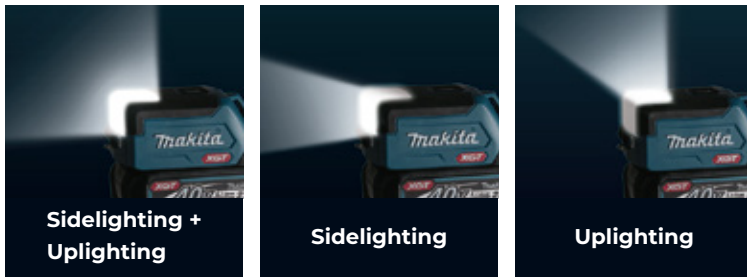

Three Lighting Modes

Equipped with 2 LEDs - One for sidelighting and the other for uplighting, for wide-angle illumination.

Mode Memory Function:

The appliance saves the lighting mode at the time when turned off by press and holding the light switch button.

(This mode is remembered even if the battery is removed after that)