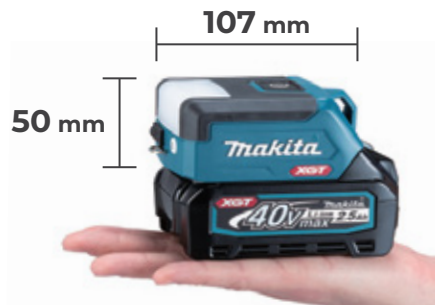

LED Switch Button

Strap Holes

USB output port

- 1 Port (Type A for DC5V/2.4A)
- With Auto-OFF function (after 30 mins of no operation)
- With Output Indication Lamp

USB

Compact Design

Minimal size of the appliance has been achieved for space saving use and storage by designing it on the basis of the size of compatible battery

LED Light

Daylight white LED

Supplied with Warm white lamp shade

Part No. GM00002457

Allowing for changing to warm white tone lighting which has a high relaxing effect

SPECIFICATIONS

Illuminance (at 0.5 m from the light source)	Sidelighting + Uplighting / Sidelighting only / Uplighting only: 240 / 190 / 190 lx
Luminous flux	Sidelighting + Uplighting / Sidelighting only / Uplighting only: 300 / 150 / 150 lm
Run time (hrs)	37 (with BL4040 at 300 lm) 64 (with BL4040 at 150 lm)
Dimensions (L x W x H)	107 x 77 x 50 mm (without battery)
Net weight	0.19 kg (without battery)