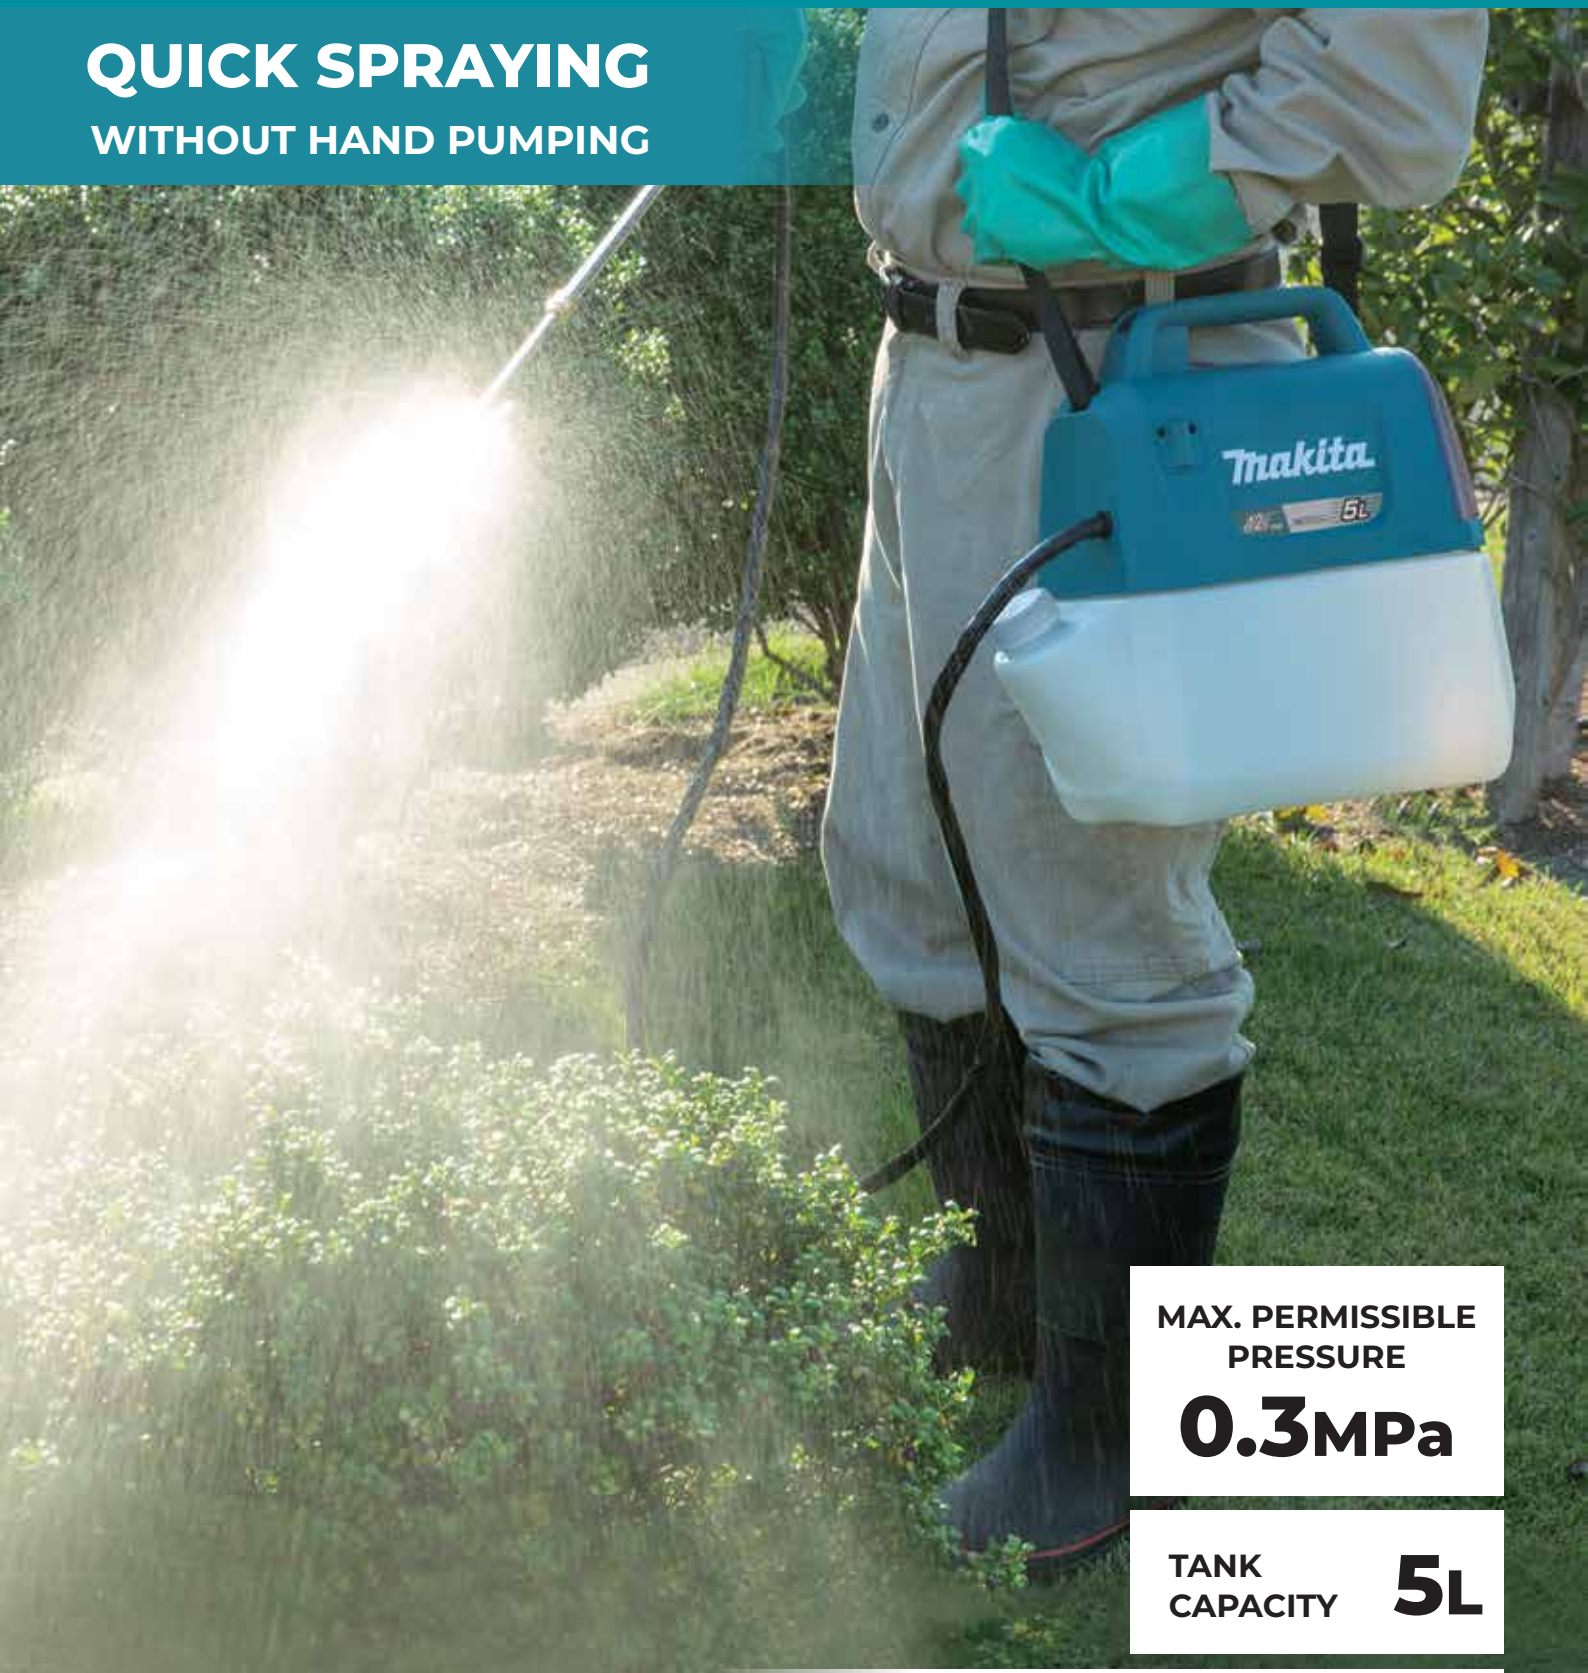

US053D

CORDLESS GARDEN SPRAYER

Powered by 12V MAX CXT Li-ion battery

**QUICK SPRAYING
WITHOUT HAND PUMPING**

MAX. PERMISSIBLE
PRESSURE

0.3MPa

TANK
CAPACITY

5L

H-shaped double head nozzle

Single / double head spraying selectable

Double head spraying enables wide area spraying

2-mode selectable

(Mist and Stream)

Stream mode is optimal for watering or fertilizing plants, such as trees, located a little away from the user

Ergonomically optimized tank design

Both sides are ergonomically curved to fit user's body when the sprayer hangs from the shoulder, increasing user's productivity

Paddle Switch
interlocking with motor

1.7m hose

SPECIFICATIONS - US053D

Max Pressure	0.3 MPa
Chemical tank	5 L
Hose Length	1.7 m
Spray Wand Length	0.5 - 0.7 m
Nozzle Mounting Thread	G 1/4
Dimensions (L x W x H)	343 x 182 x 343 mm
Net weight	3.0 kg

Standard Equipment: H-Shaped Double Head Nozzle, Spray Wand, Spray Wand Holder, Shoulder Belt.