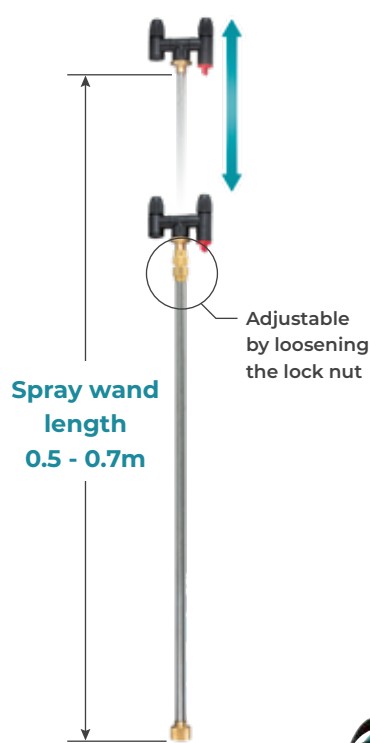

H-shaped double head nozzle

Single / double head spraying selectable

Double head spraying enables wide area spraying

2-mode selectable

(Mist and Stream)

Stream mode is optimal for watering or fertilizing plants, such as trees, located a little away from the user

Ergonomically optimized tank design

Both sides are ergonomically curved to fit user's body when the sprayer hangs from the shoulder, increasing user's productivity

Paddle Switch
interlocking with motor

1.7m hose

Easy battery removal

The battery pops out for easy removal simply by pushing the hook of the battery

XPT
IP54-rated dust and shower-proof construction

Nozzles and Other Attachments

Attachments	Image	Part No.
Measuring Cup		PR00000180
Two Head Nozzle		PR00000142
Shoulder Strap		PR00000128
Spray Wand		PR00000145
Wand Hook		PR00000144
Spray Hose Assembly		PR00000154
Handle Set		PR00000153
Handle Trigger Assembly		PR00000148

SPECIFICATIONS - US053D

Max Pressure	0.3 MPa
Chemical tank	5 L
Hose Length	1.7 m
Spray Wand Length	0.5 - 0.7 m
Nozzle Mounting Thread	G 1/4
Dimensions (L x W x H)	343 x 182 x 343 mm
Net weight	3.0 kg

Standard Equipment: H-Shaped Double Head Nozzle, Spray Wand, Spray Wand Holder, Shoulder Belt.