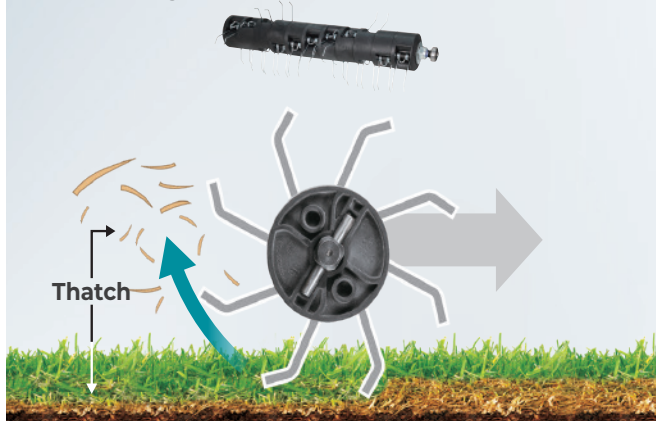

UV001G (380mm) (Plastic Deck) (Push Type)

Cordless Lawn Scarifier

Powered by 40V MAX XGT Lithium-ion Battery

HEALTHY LAWN GROWTH AND MAINTENANCE WITH

THATCHING (REMOVING DEPOSITED LAWN CLIPPINGS) & AERATION (CUTTING THROUGH OLD ROOTS)

ALLOWS MORE AIR AND MORE WATER FOR IMPROVED LAWN ROOTING

Powered by 40Vmax XGT
Li-Ion battery (two in
parallel for longer run
time)

Automatic battery
switching to next battery if
one battery in use has
run out of power

Grass Catcher
Capacity

50L

WORKING WIDTH
380 mm

XGT
40Vmax **BL** **XPT**
LITHIUM MOTOR

Thatching

Removing deposited lawn clippings, generated moss, etc with thatching blade

Aeration

Able to perform both thatching and vertical cutting to cut through runners and roots with high durable verticle cutter

High Durable Verticle Cutter

- Blunt angled blade tip slows blade wear to minimize the reduction in working depth.
- The slow wear reduces blade change frequency and running cost.

Low Vibration

The blades of Vertical cutter are arranged symmetrically about the left-right center line of the rotary blade shaft to provide balanced rotation for reduced vibration