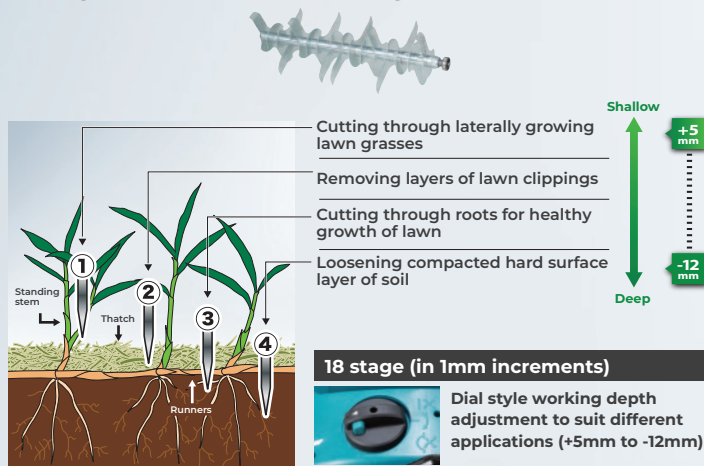

ALLOWS MORE AIR AND MORE WATER FOR IMPROVED LAWN ROOTING

Powered by 40Vmax XGT
Li-Ion battery (two in
parallel for longer run
time)

Automatic battery
switching to next battery if
one battery in use has
run out of power

Grass Catcher
Capacity

50L

WORKING WIDTH
380 mm

XGT
40Vmax **BL** **XPT**
LITHIUM MOTOR

Thatching

Removing deposited lawn clippings, generated moss, etc with thatching blade

Aeration

Able to perform both thatching and vertical cutting to cut through runners and roots with high durable verticle cutter

High Durable Verticle Cutter

- Blunt angled blade tip slows blade wear to minimize the reduction in working depth.
- The slow wear reduces blade change frequency and running cost.

Low Vibration

The blades of Vertical cutter are arranged symmetrically about the left-right center line of the rotary blade shaft to provide balanced rotation for reduced vibration

Center of Gravity

Easy blade change

Easy two bolt removal to shift the blade

XPT (eXtreme Protection Technology) / IPX4-compatible

Water Resistance Cutting Deck

SPECIFICATIONS

Cutting width	380 mm
Working depth	-12 mm to 5 mm
Continuous run time on full battery charge	Vertical Cutter: 38 min / Thatching Blade: 41 min (w/ BL4080F x2)
Actual mowing area on full battery charge	Vertical Cutter: 500 m ² / Thatching Blade: 510 m ² (w/ BL4080F x2)
No load speed (RPM)	3,200
Grass catcher capacity	50 L
Dimensions (L x W x H)	1,020-1,240 x 680 x 915-1,155 mm
Net weight	16.46 kg