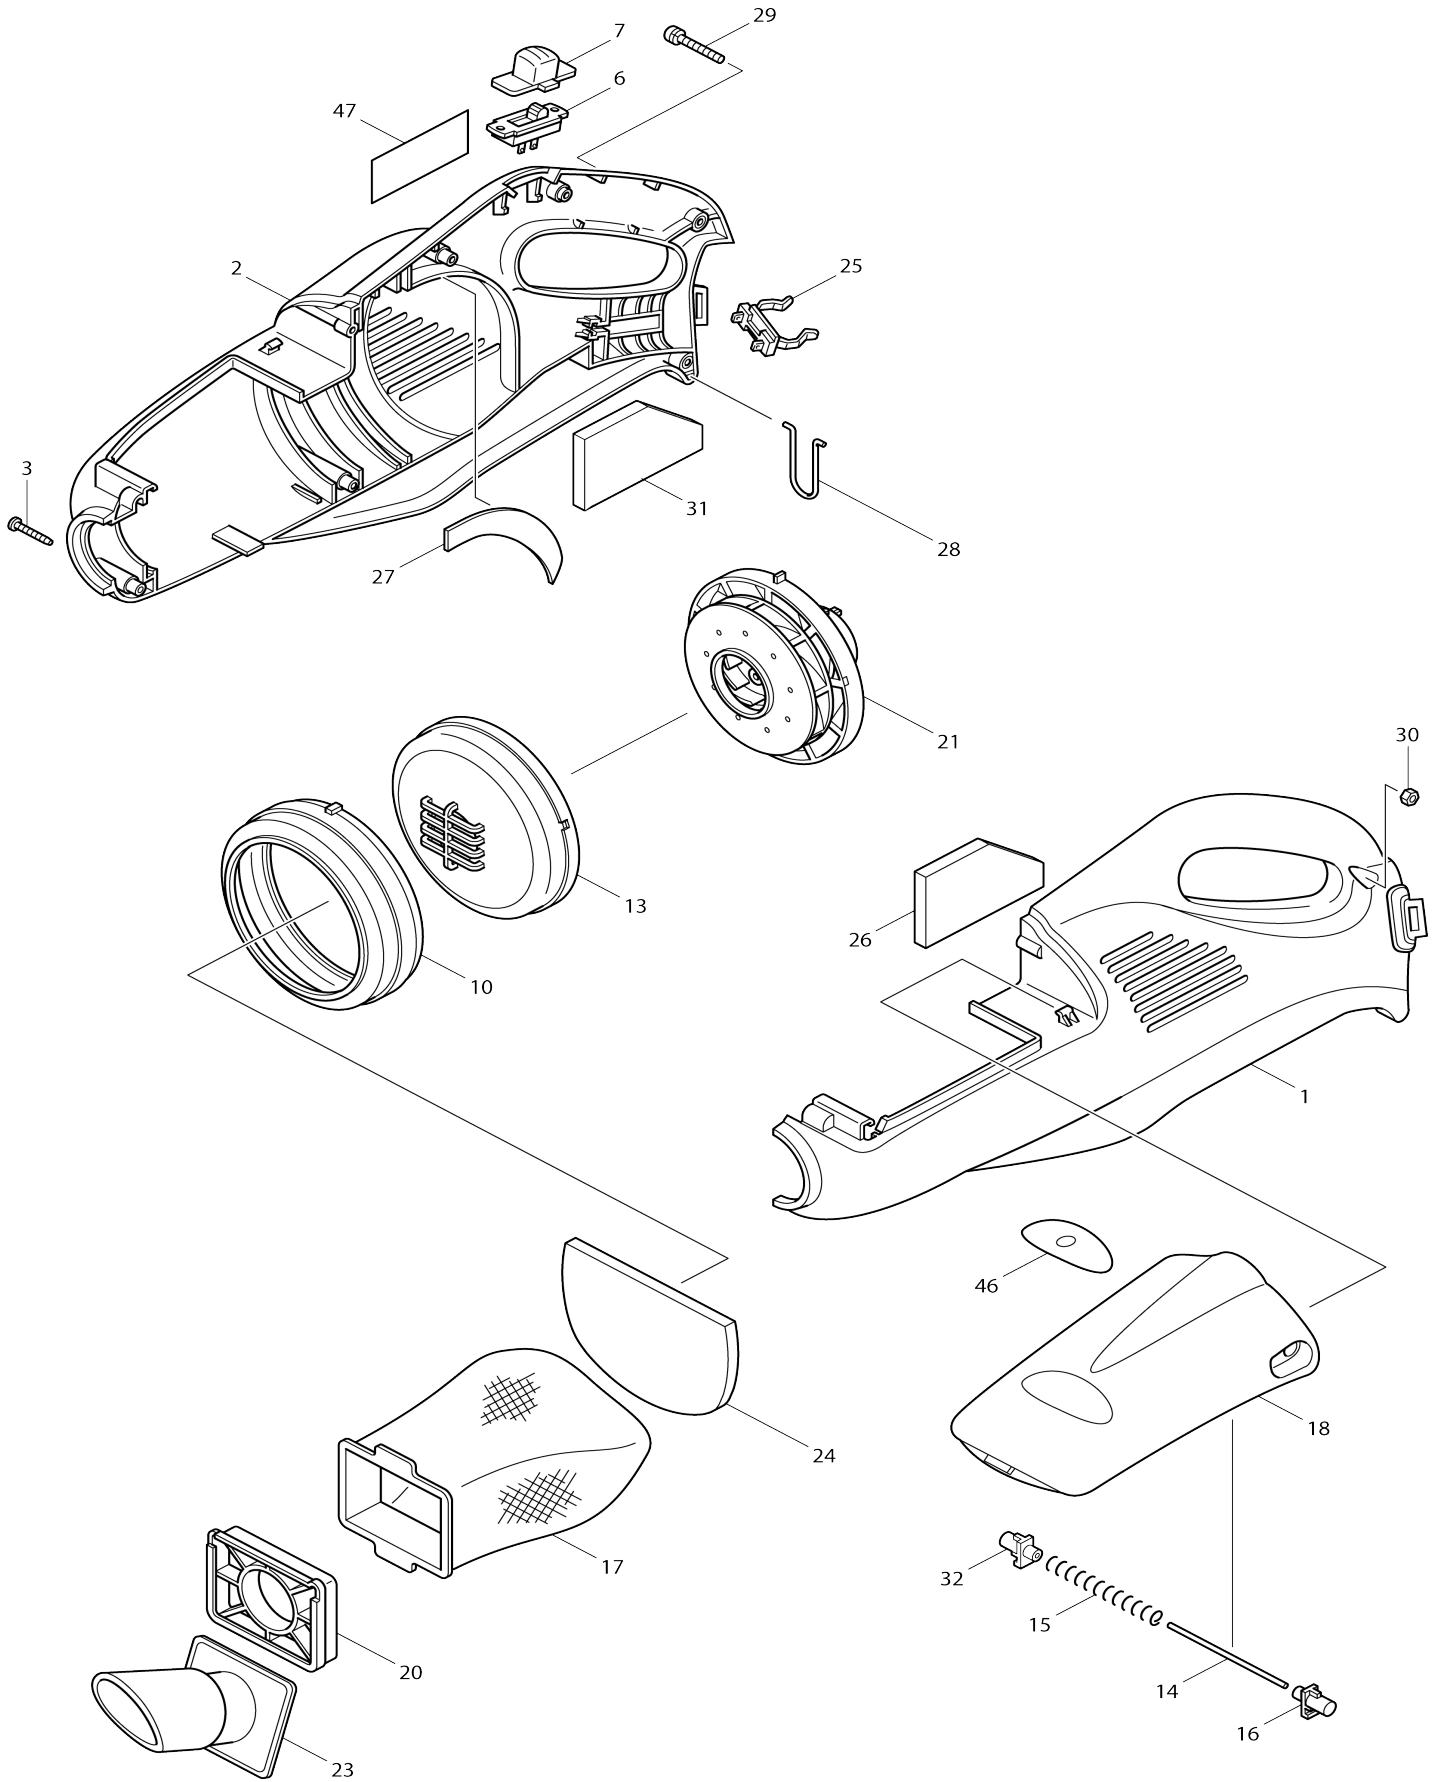

Model No.4013D CORDLESS CLEANER

Model No.4013D CORDLESS CLEANER

Item No.	Parts No.	Description	Interchangability	Q'ty	New/Old	Note1	Note2
001	KW00000500	HOUSING SET		1			
D10		INC. 2					
002	KW00000500	HOUSING SET		1			
D10		INC. 1					
003	266127-8	+ TAPPING SCREW PT 3X20		7			
006	KW00000501	SWITCH CSW-T12U140		1			
007	KW00000502	SWITCH COVER COMPLETE AP-15310		1			
010	421554-8	RUBBER RING		1			
013	KW00000504	FAN COVER		1			
014	256839-1	ROD 2.5		1			
015	233161-3	COMPRESSION SPRING 6		1			
016	416032-1	HOOK		1			
017	166043-3	DUST BAG		1			
018	150624-3	FRONT COVER COMPLETE (IVORY)		1			
020	421553-0	PACKING		1			
021	KW00000505	12.0V DC MOTOR		1			
023	KW00000021	INLET		1			
024	423287-1	SPONGE SHEET 70-106		1			
025	643909-9	BATTERY HOLDER		1			
026	KW00000506	SPONGE SHEET 65X65		1			
027	KW00000507	SPONGE SHEET		1			
028	322867-9	HANGER		1			
029	911158-9	PAN HEAD SCREW M4X30		1			
030	931102-0	HEX. NUT M4		1			
031	KW00000506	SPONGE SHEET 65X65		1			
032	416032-1	HOOK		1			
047	KW00000508	NAME PLATE		1			
A01	122520-5	NOZZLE ASS'Y (IVORY)		1			
A02	416042-8	PIPE (IVORY)		1			
A03	416041-0	SASH NOZZLE 28 IVO		1	*		
A03-1	413769-1	SASH NOZZLE	O	1			
A04	192632-8	PAPER FILTER (5PCS/SET)		1	*		
A04-1	194566-1	PAPER FILTER SET (5PCS/SET)	O	1	*		
A04-2	198745-3	PAPER FILTER SET	O	1			
F05	191496-7	FLEXIBLE HOSE SET28(IVO)		1			

Please state Parts No. when your order.

Print Date 01/03/2024