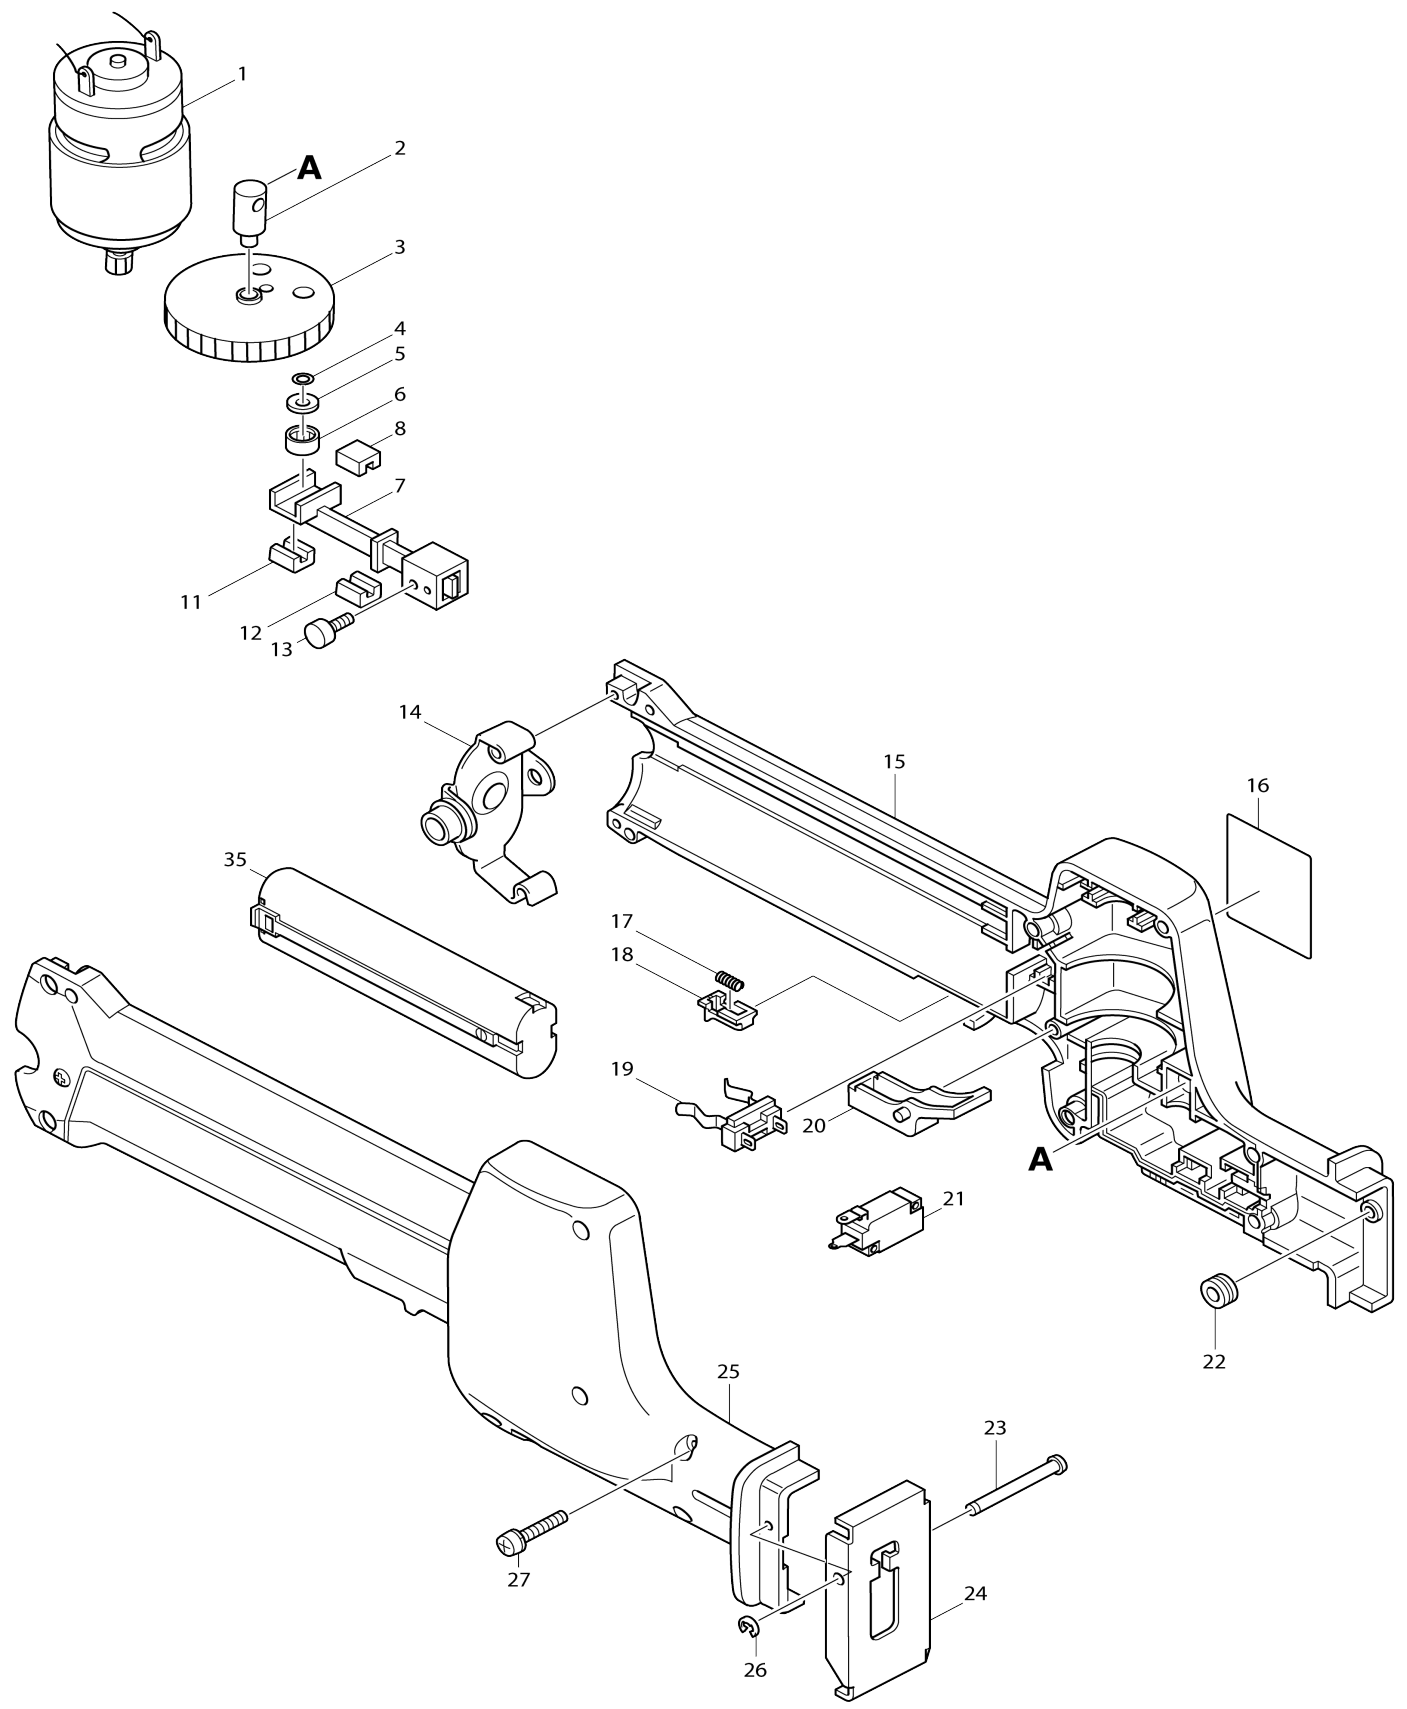

# Model No.4390D CORDLESS RECIPRO SAW

**Model No.4390D CORDLESS RECIPRO SAW**

Item No.	Parts No.	Description	Interchangability	Q'ty	New/Old	Note1	Note2
001-2	629581-1	DC MOTOR 9.6V		1	*		
C10	221882-9	SPUR GEAR 15		1	*		
001-3	629196-4	DC MOTOR 9.6V	O	1			
C10	221882-9	SPUR GEAR 15		1			
002	152272-4	SUPPORTER COMPLETE		1			
003-1	153202-8	GEAR COMPLETE		1			
004	253307-5	THIN WASHER 4		3			
005	253874-0	FLAT WASHER 4		1			
006	212014-9	NEEDLE BEARING 407		1			
007-1	154401-5	SLIDER		1			
C10	256672-1	PIN 2		1			
C20	313057-5	BLADE CLAMP		1			
C30	258017-9	SPRING PIN 1.5-10		1			
D10		INC. 9					
008	214020-0	PLANE BEARING 3		1			
011	214020-0	PLANE BEARING 3		1			
012	214020-0	PLANE BEARING 3		1			
013	922107-1	HEX. SOCKET HEAD BOLT M4X8		1			
014	163157-9	SET PLATE		1	*		
014-1	342833-0	SET PLATE	O	1			
015-2	182406-5	HOUSING SET		1			
D10		INC. 25					
016	855903-1	NAME PLATE 4390D		1			
017	231390-2	COMPRESSION SPRING 3		1			
018-1	414169-8	LOCK-OFF LEVER		1			
019	643909-9	BATTERY HOLDER		1			
020	410972-5	TRIGGER		1			
021-1	651866-7	SWITCH V-5130E-092		1	*		
021-2	651944-3	SWITCH DMC-1115-13	O	1			
022	322099-8	ROLLER		1			
023	256654-3	PIN 4		1			
024-1	343875-7	SHOE		1			
025-2	182406-5	HOUSING SET		1			
D10		INC. 15					
026	961017-7	STOP RING E-3		1			
027	911143-2	PAN HEAD SCREW M4X22		8			
035-1	191681-2	BATTERY 9000 SET		1			
400	783201-2	HEX. WRENCH 3		1			
401	792542-5	RECIPRO SAW BLADE 71		1			
402	792543-3	RECIPRO SAW BLADE NO.78		1			
403	414938-7	BATTERY COVER		1			
404	824285-2	PLASTIC CARRYING CASE		1			
500	***DC9700	DC9700 FAST CHARGER		1	*		
500-1	***DC9710	DC9710 BATTERY CHARGER	O	1	*		
500-2	***DC1414	DC1414 BATTERY CHARGER	<	1			

Please state Parts No. when your order.

Print Date 10/06/2023