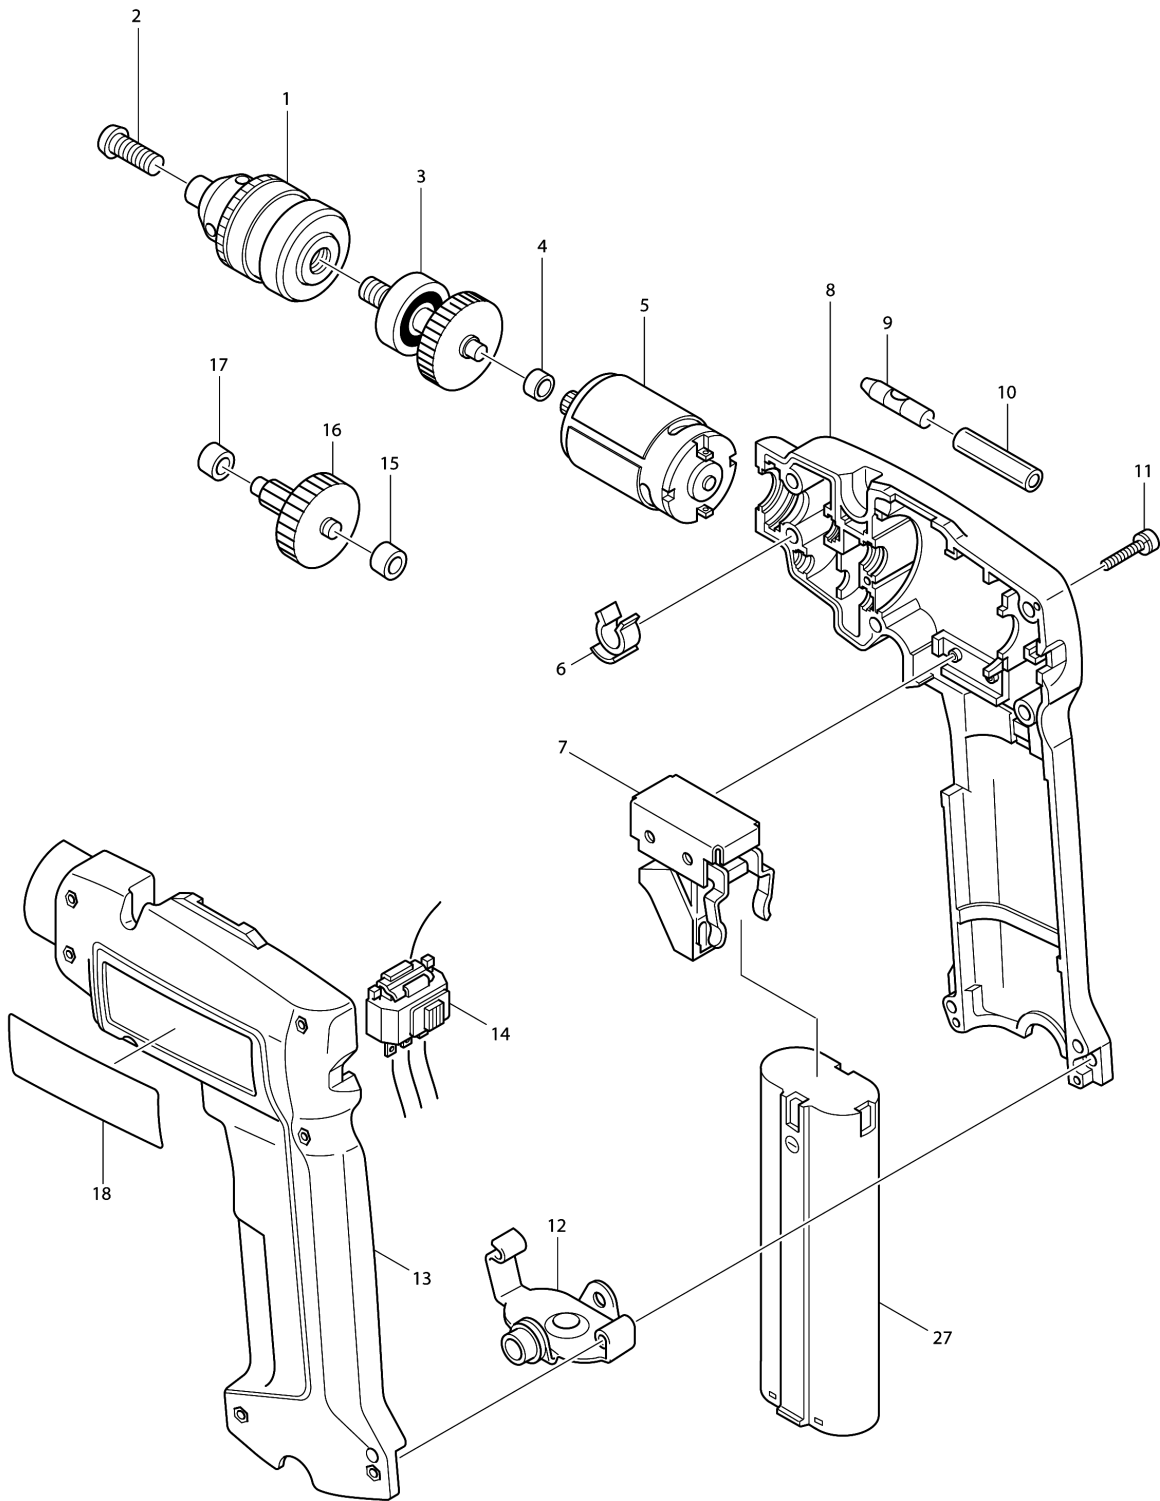

Model No.6071D CORDLESS DRIVER DRILL

Model No.6071D CORDLESS DRIVER DRILL

Item	Parts No.	Description	I/C	Qty	New/Old	Opt. 1	Opt. 2	Note
001	763054-5	DRILL CHUCK S10		1	*			
001-1	192970-8	DRILL CHUCK	O	1				
002	251448-1	- PAN HEAD SCREW M5X18		1				
003	153155-1	GEAR COMPLETE		1				
004	214017-9	PLANE BEARING 5		1				
005	629514-6	DC MOTOR 7.2V		1	*			
C10	221851-0	SPUR GEAR 11		1	*			
005-1	629801-3	DC MOTOR 7.2V	<	1				
C10	221851-0	SPUR GEAR 11		1				
006	411640-3	HOLDER 6		1				
007-2	651354-4	SWITCH C3BF-AJ		1				
008-1	181903-8	HOUSING SET		1				
009-1	242044-6	BUBBLE LEVEL		1				
010	412076-9	TUBE		1				
011	911143-2	PAN HEAD SCREW M4X22		7				
012	163157-9	SET PLATE		1	*			
012-1	342833-0	SET PLATE	O	1				
013-1	181903-8	HOUSING SET		1				
014-1	531057-5	SWITCH ASS'Y C3BC-01		1				
015	214016-1	PLANE BEARING 3		1				
016	226048-6	GEAR COMPLETE 13-58		1				
017	214016-1	PLANE BEARING 3		1				
018	855575-2	NAME PLATE 6071D		1				
027-1	191679-9	BATTERY 7000 SET		1				
401-1	763418-3	CHUCK KEY S10		1				
402	414938-7	BATTERY COVER		1				

Please order the parts with part number.

Print Date 6/10/2023