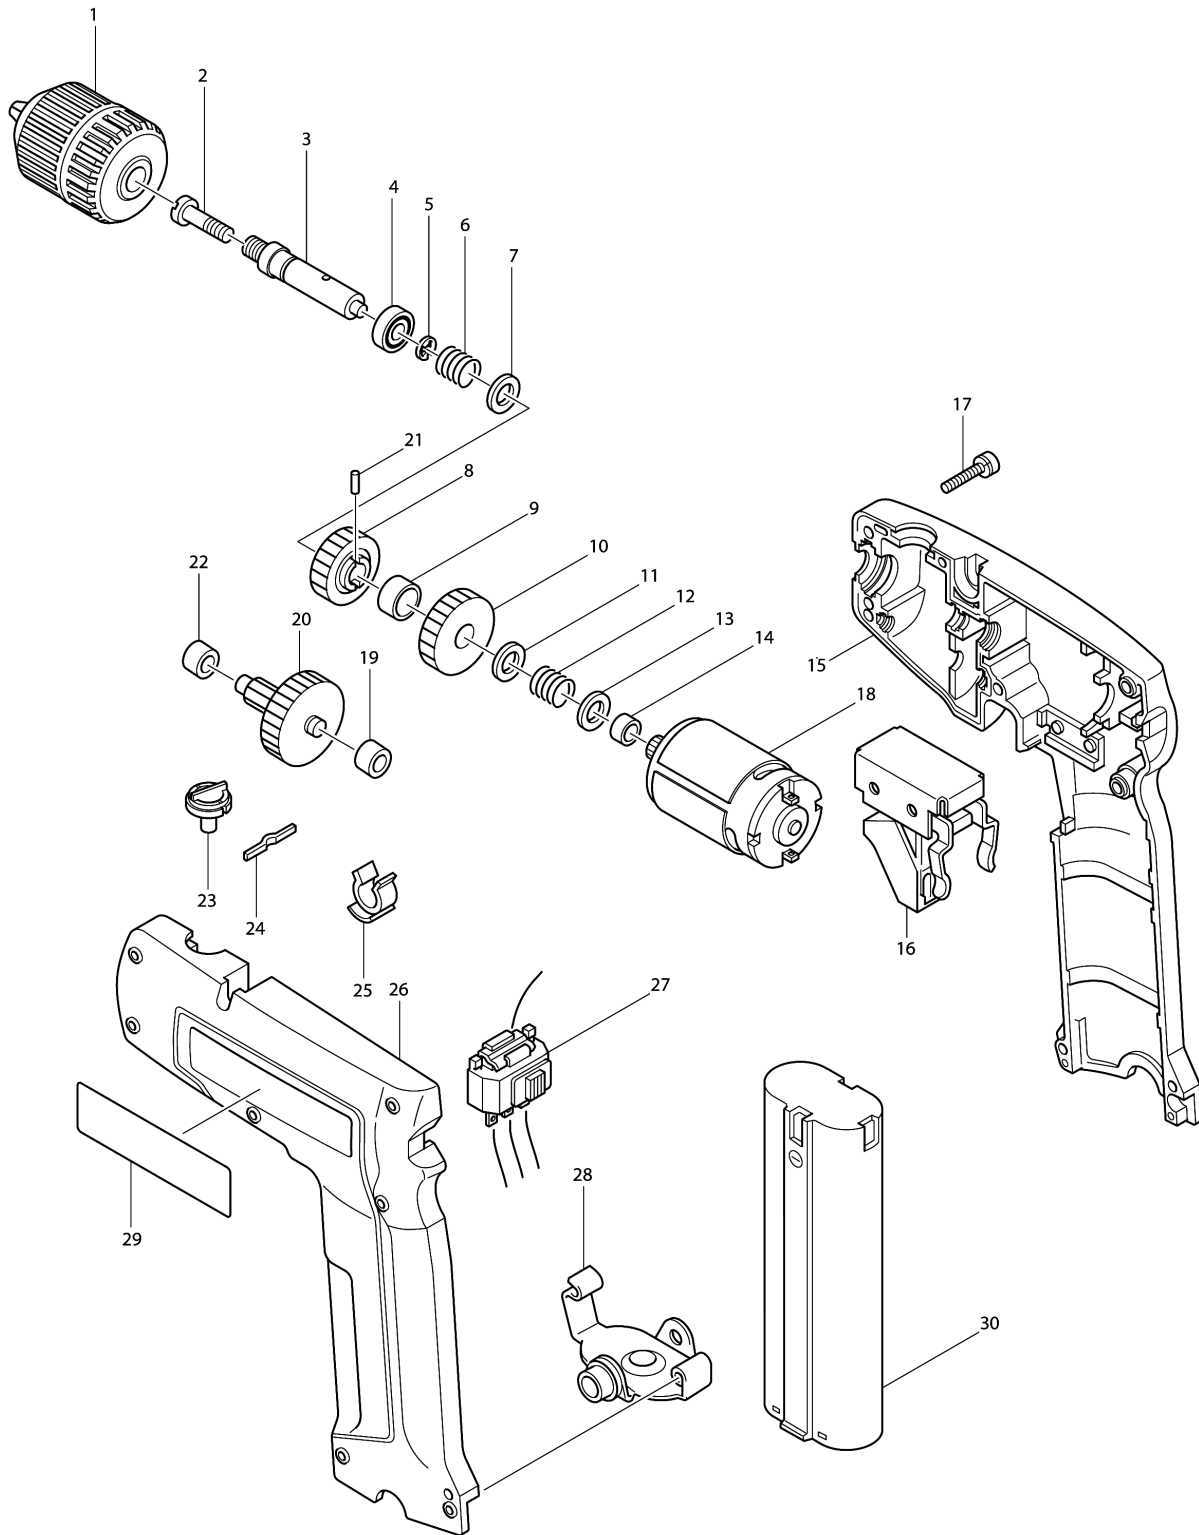

Model No.6072D CORDLESS DRIVER DRILL

Model No.6072D CORDLESS DRIVER DRILL

Item	Parts No.	Description	I/C	Qty	New/Old	Opt. 1	Opt. 2	Note
001-2	763132-1	KEYLESS DRILL CHUCK 10	O	1				
002	251448-1	- PAN HEAD SCREW M5X18		1	*			
002-1	251451-2	- PAN HEAD SCREW M5X22	S	1	*			
002-2	265B83-1	-PAN HEAD SCREW M5X22	O	1				
003	321723-0	SPINDLE		1				
004	211061-7	BALL BEARING 6000LLB		1				
005	961015-1	STOP RING E-9		1				
006	231250-8	COMPRESSION SPRING 10		2				
007	253330-0	THIN WASHER 10		1				
008	221861-7	SPUR GEAR 69		1				
009	257073-6	RING 16		1				
010	221862-5	SPUR GEAR 78		1				
011	253330-0	THIN WASHER 10		1				
012	231250-8	COMPRESSION SPRING 10		1				
013	253807-5	FLAT WASHER 5		1				
014	214017-9	PLANE BEARING 5		1				
015-2	181936-3	HOUSING SET	O	1				
016-2	651354-4	SWITCH C3BF-AJ	O	1				
017	911143-2	PAN HEAD SCREW M4X22		7				
018	629514-6	DC MOTOR 7.2V		1	*			
C10	221851-0	SPUR GEAR 11		1	*			
018-1	629801-3	DC MOTOR 7.2V	<	1				
C10	221851-0	SPUR GEAR 11		1				
019	214016-1	PLANE BEARING 3		1				
020	153126-8	GEAR COMPLETE		1				
021	256101-4	PIN 3		1				
022	214016-1	PLANE BEARING 3		1				
023	168097-6	SHIFTER		1				
024	232053-3	LEAF SPRING		1				
025	411640-3	HOLDER 6		1				
026-2	181936-3	HOUSING SET	O	1				
D10		INC 15						
027-1	531057-5	SWITCH ASS'Y C3BC-01	O	1				
028	163157-9	SET PLATE		1	*			
028-1	342833-0	SET PLATE	O	1				
029	855756-8	NAME PLATE 6072D		1				
030-1	191679-9	BATTERY 7000 SET	O	1				

Please order the parts with part number.

Print Date 6/10/2023