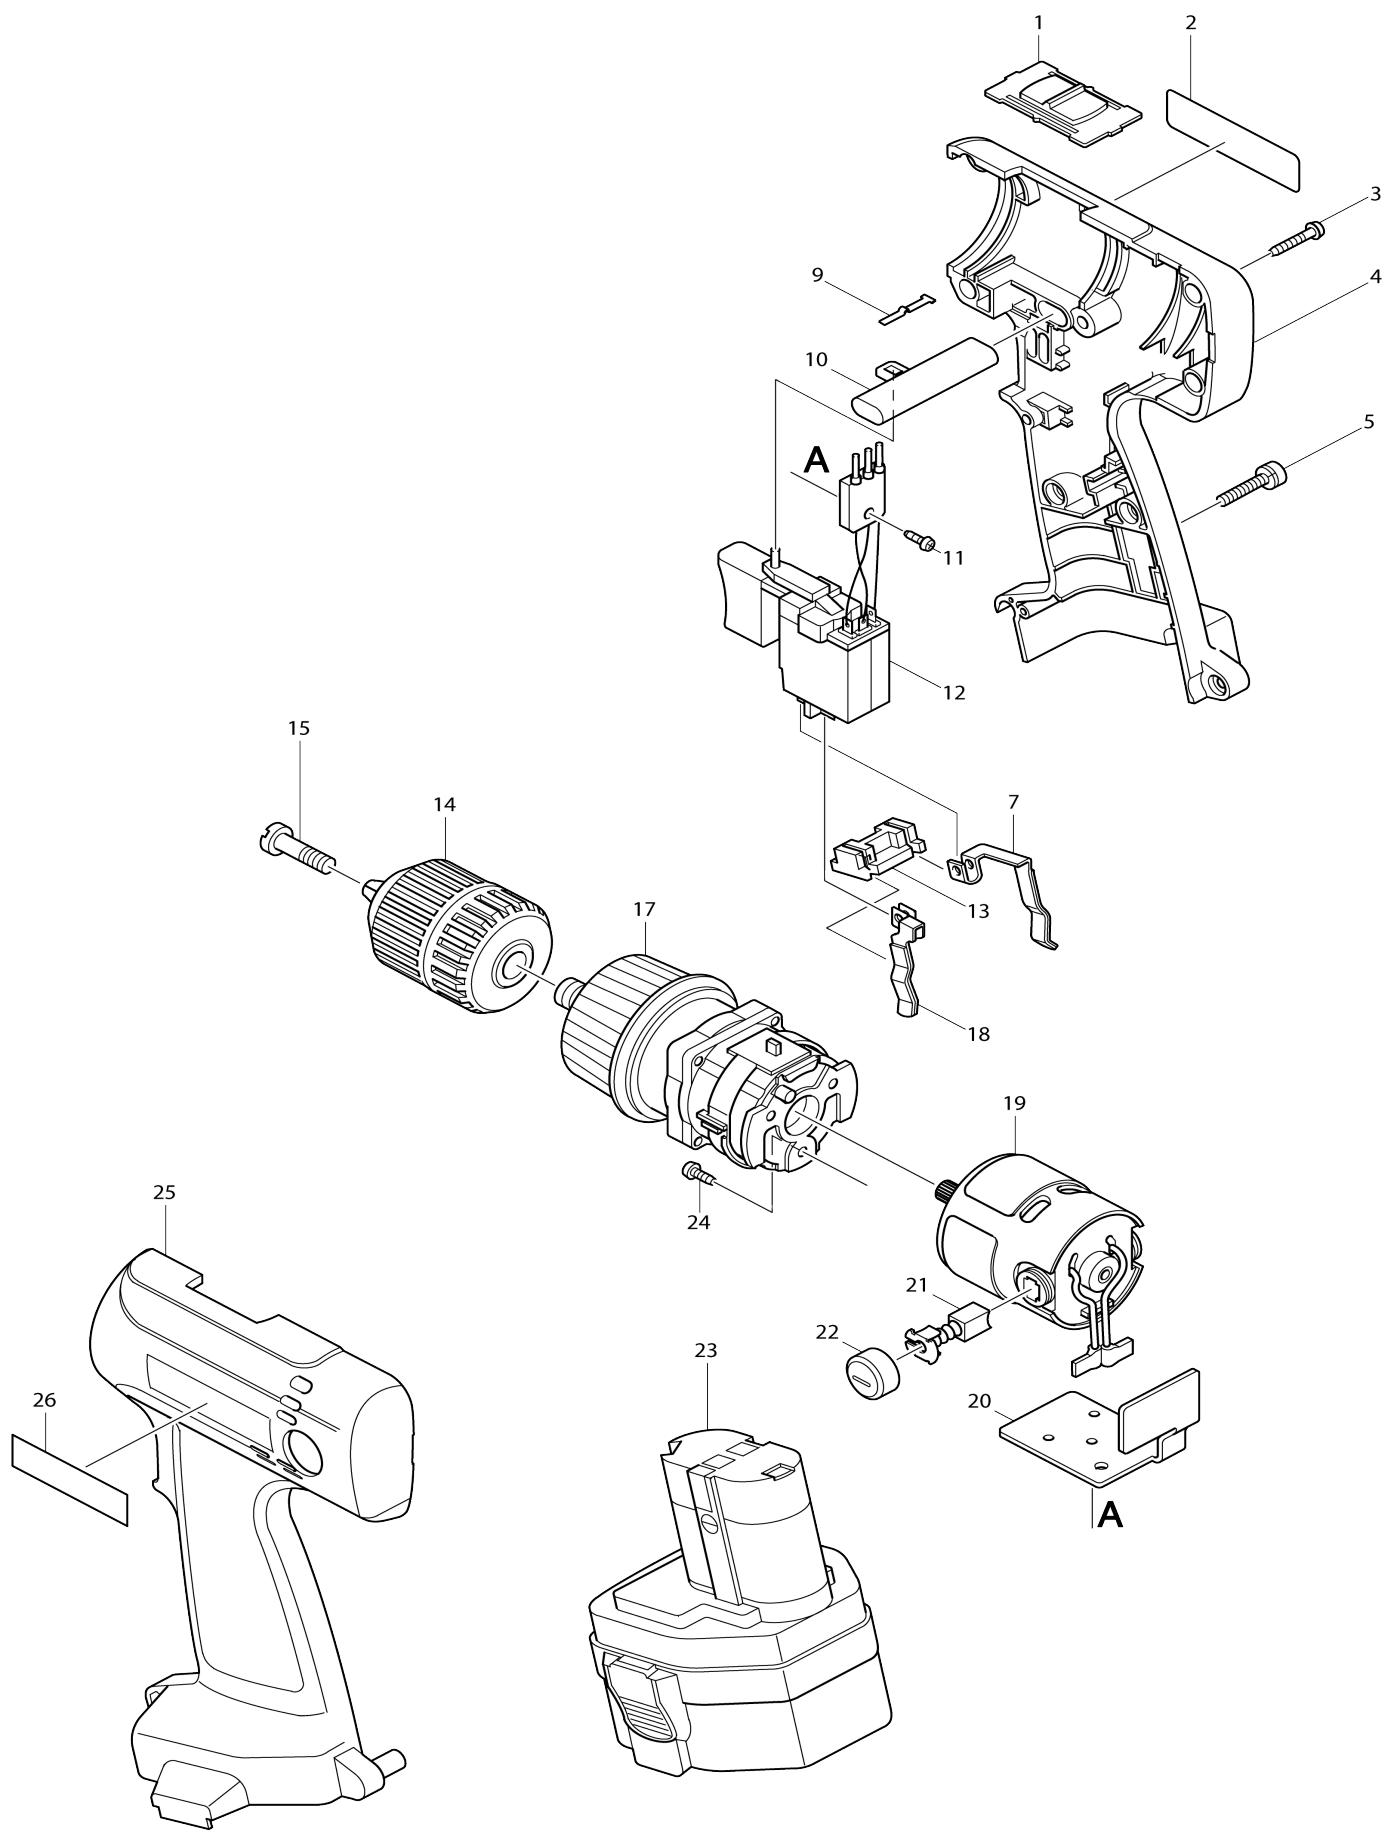

Model No.6214D CORDLESS DRIVER DRILL

Model No.6214D CORDLESS DRIVER DRILL

Item No.	Parts No.	Description	Interchangeability	Q'ty	New/Old	Note1	Note2
001	125091-1	SPEED CHANGE LEVER ASS'Y		1			
002	859540-3	NAME PLATE 6214D		1			
003	266130-9	TAPPING SCREW BIND PT 3X16		8			
004	183024-2	HOUSING SET		1	*		
D10		INC. 25,26					
004-1	183466-0	HOUSING SET	<	1			
D10		INC. 25,26					
005	911143-2	PAN HEAD SCREW M4X22		1			
007	654168-0	SPRING TERMINAL (+)		1	*		
007-1	654168-0	SPRING TERMINAL (+)	<	1			
009	232182-2	LEAF SPRING		1			
010	416079-5	F/R CHANGE LEVER		1			
011	911006-2	PAN HEAD SCREW M3X8		1			
012	651939-6	SWITCH C3LA-1A		1	*		
012-1	651939-6	SWITCH C3LA-1A	O	1	*		
012-2	650540-4	SWITCH C3LA-1A	<	1			
013	687085-9	HOLDER		1			
014	763132-1	KEYLESS DRILL CHUCK 10		1			
015	251451-2	- PAN HEAD SCREW M5X22		1	*		
015-1	265B83-1	-PAN HEAD SCREW M5X22	O	1			
017	125086-4	GEAR ASS'Y		1			
018	654169-8	SPRING TERMINAL (-)		1	*		
018-1	654169-8	SPRING TERMINAL (-)	<	1			
019	629724-5	DC MOTOR		1			
C10	226350-7	SPUR GEAR 14		1			
D10		INC. 21,22					
020	689077-4	RADIATING PLATE		1			
021	191966-6	CARBON BRUSH CB-424		1			
022	643933-2	BRUSH HOLDER CAP		2			
023A_	192597-4	BATTERY 1222 SET		1			
024	266166-8	TAPPING SCREW CT 3X8		3			
025	183024-2	HOUSING SET		1	*		
D10		INC. 4,26					
025-1	183466-0	HOUSING SET	<	1			
D10		INC. 4,26					
026	819063-3	MAKITA LABEL		1			
A01	343579-1	SET PLATE		1	*		
A02	414938-7	BATTERY COVER		1			
A03	784203-1	PHILLIPS BIT 2-65		1	*		
A03-1	784203-1	PHILLIPS BIT 2-65	O	1	*		
A03-2	784203-1	PHILLIPS BIT 2-65	O	1			
A04	824489-6	PLASTIC CARRYING CASE		1	*		
C10	186347-7	SLIDE LATCH SET		1	*		
A04-1	824635-1	PLASTIC CARRYING CASE	X	1			
C10	186347-7	SLIDE LATCH SET		1			
C20	819143-5	MAKITA LABEL		1			
023B_	192698-8	BATTERY 1233 SET		1	*		

023B1	192698-8	BATTERY 1233 SET	O	1			
023C_	193100-4	BATTERY 1234 SET		1	*		
023C1	193100-4	BATTERY 1234 SET	O	1			

Please state Parts No. when your order.

Print Date 10/24/2023