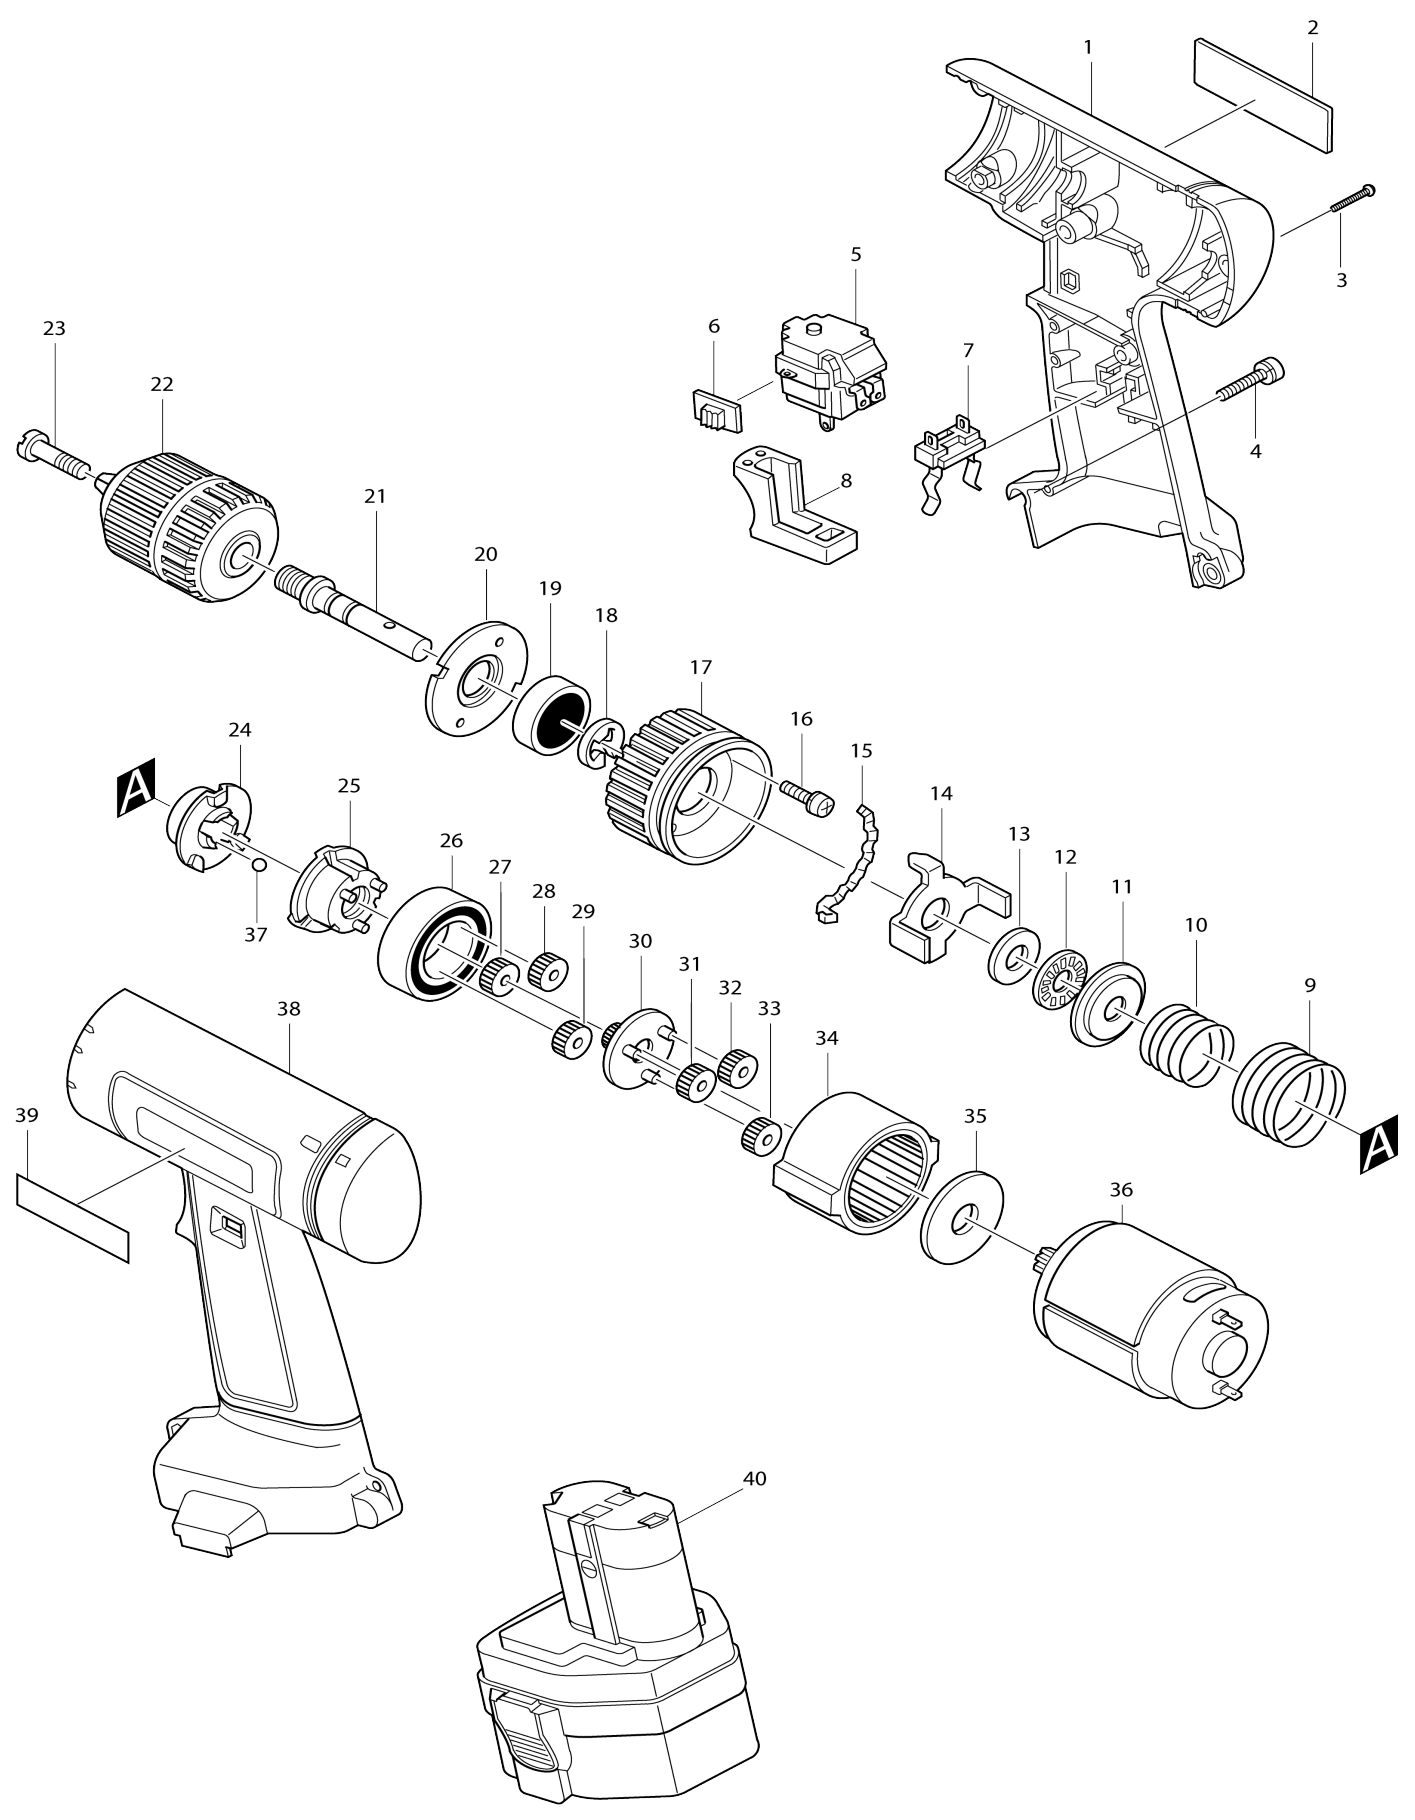

Model No.6223D CORDLESS DRIVER DRILL

Model No.6223D CORDLESS DRIVER DRILL

Item No.	Parts No.	Description	Interchangeability	Q'ty	New/Old	Note1	Note2
001A_	182996-8	Housing set (blue)		1			
D10		INC. 38,39					
002-1	859917-2	Name plate 6223D		1			
003	265995-6	TAPPING SCREW 4X18		6			
004	911143-2	PAN HEAD SCREW M4X22		1			
005	651909-5	SWITCH C3KE		1	*		
005-1	650500-6	SWITCH	O	1			
006	414740-8	LEVER		1			
007	643909-9	BATTERY HOLDER		1			
008	415671-4	SWITCH LEVER		1			
009	233044-7	COMPRESSION SPRING 27		1			
010	233196-4	COMPRESSION SPRING 22		1			
011	267705-7	WASHER 10		1			
012	216401-4	THRUST NEEDLE CAGE 1023		1			
013	253180-3	FLAT WASHER 10		1			
014	165087-0	SLIDER		1			
015	344131-8	CAM PLATE		2			
016	911023-2	PAN HEAD SCREW M3X14		2			
017	415515-8	CHANGE RING		1			
018	961015-1	STOP RING E-9		1			
019	211061-7	BALL BEARING 6000LLB		1			
020	285678-2	BEARING RETAINER 14		1			
021	322880-7	SPINDLE		1			
022	763132-1	KEYLESS DRILL CHUCK 10		1			
023	251451-2	- PAN HEAD SCREW M5X22		1			
024	223115-8	CLUTCH CAM		1			
025	153229-8	CLUTCH CAM COMPLETE		1			
026	211375-4	BALL BEARING 6805LLB		1			
027	226284-4	SPUR GEAR 15		1			
028	226284-4	SPUR GEAR 15		1			
029	226284-4	SPUR GEAR 15		1			
030	153228-0	SPUR GEAR 9 COMPLETE		1			
031	226283-6	SPUR GEAR 15		1			
032	226283-6	SPUR GEAR 15		1			
033	226283-6	SPUR GEAR 15		1			
034	226285-2	INTERNAL GEAR 42		1			
035	267067-3	FLAT WASHER 12		1			
036	629720-3	DC motor		1	*		
C10	226281-0	SPUR GEAR 9		1	*		
036-1	629781-3	DC motor	<	1			
C10	226281-0	SPUR GEAR 9		1			
037	216011-7	STEEL BALL 5.6		3			
038A_	182996-8	Housing set (blue)		1			
D10		INC. 1,39					
039	819063-3	MAKITA LABEL		1			
040	192681-5	BATTERY 1220 SET		1			
A01	784636-0	+ - BIT 2-65		1			