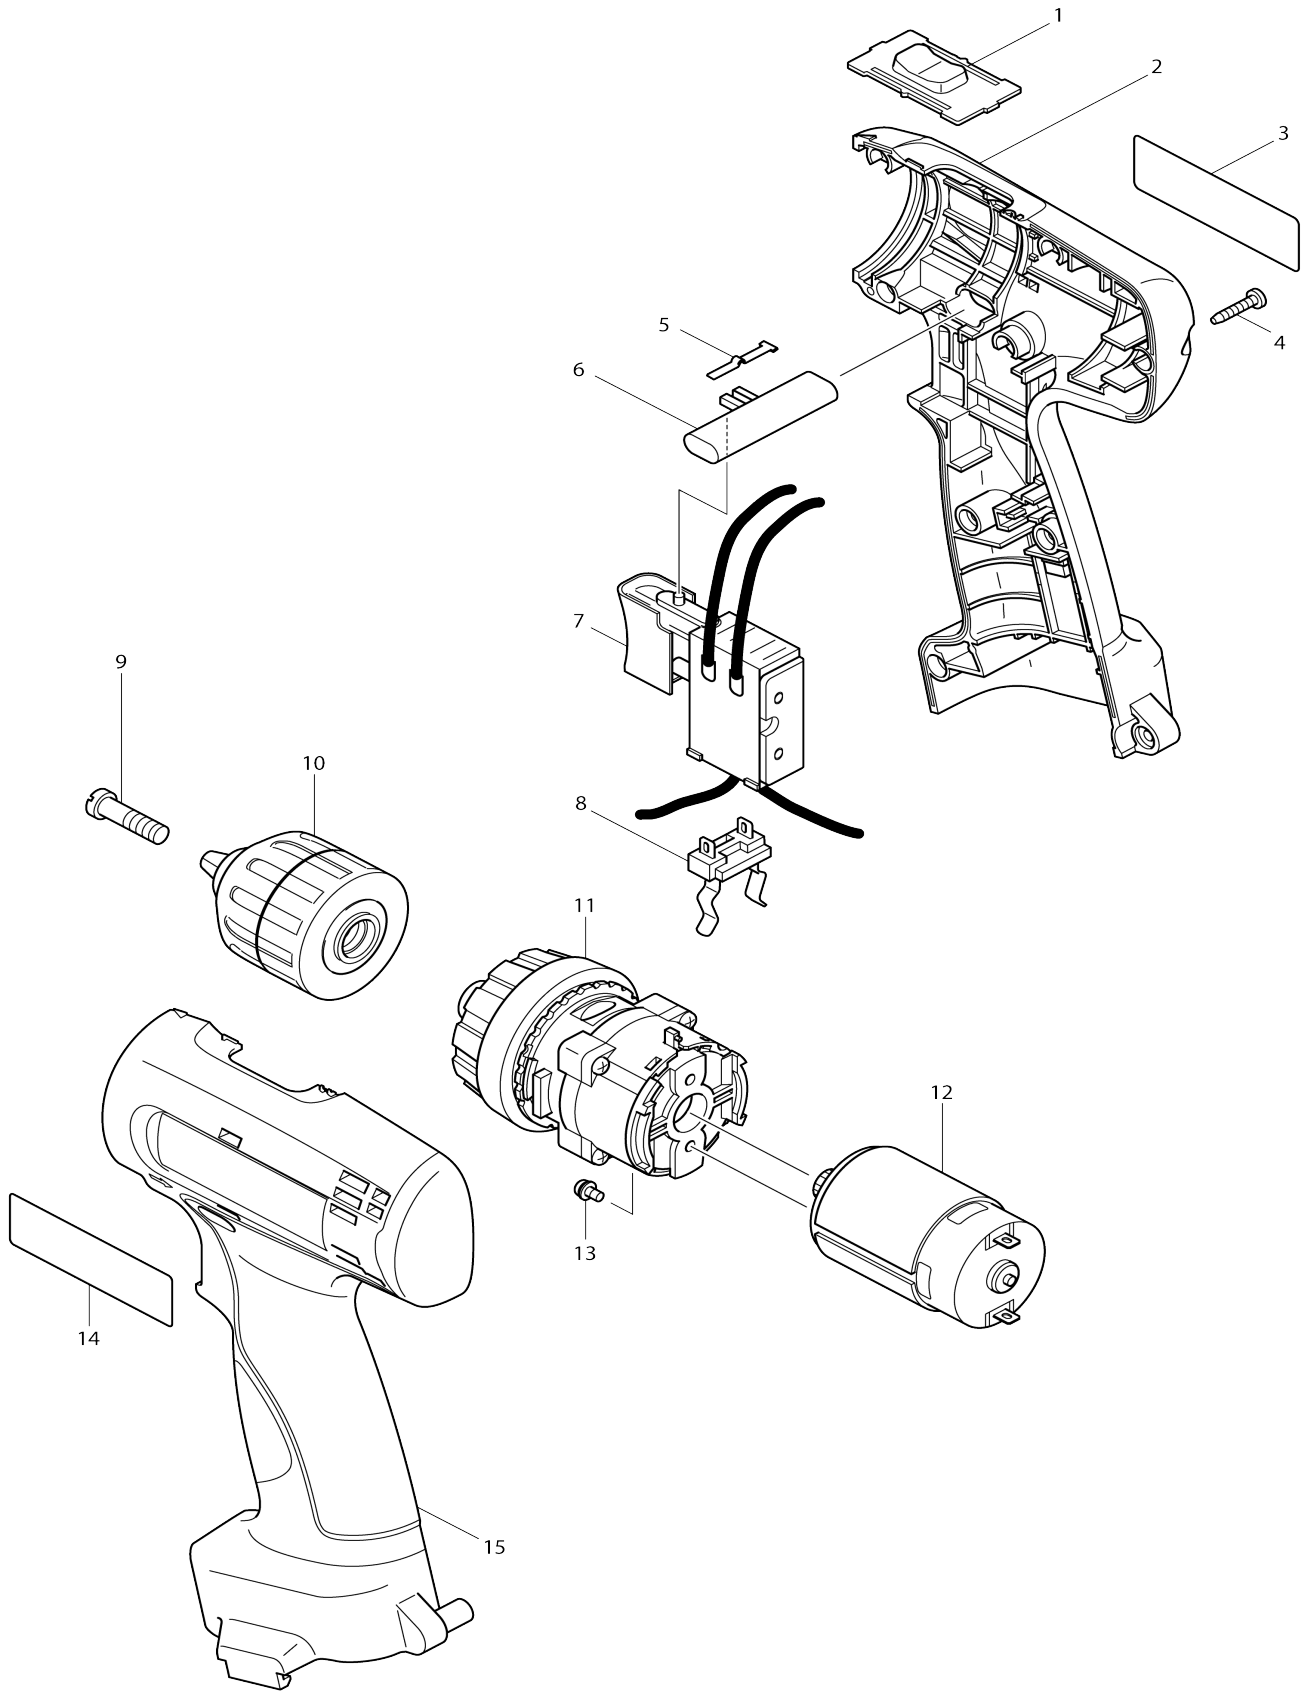

Model No.6260D CORDLESS DRIVER DRILL 10MM

Model No.6260D CORDLESS DRIVER DRILL 10MM

Item No.	Parts No.	Description	Interchangeability	Q'ty	New/Old	Note1	Note2
001	125102-2	SPEED CHANGE LEVER ASS'Y		1			
002	183793-5	Housing set		1	*		
D10		INC. 14,15					
002-1	183822-4	Housing set (blue)	<	1			
D10		INC. 15					
003	860433-9	Name plate 6260D		1	*		
003-1	860433-9	Name plate 6260D	<	1			
004	266130-9	TAPPING SCREW BIND PT 3X16		9			
005	232182-2	LEAF SPRING		1			
006	417283-9	F/R CHANGE LEVER		1			
007	650556-9	SWITCH C3NA-1-M1		1			
008	643909-9	BATTERY HOLDER		1			
009	251468-5	- FLAT HEAD SCREW M6X22		1			
010	763185-0	KEYLESS DRILL CHUCK 10		1	*		
010-1	763185-0	KEYLESS DRILL CHUCK 10	<	1			
011	125237-9	GEAR ASS'Y		1			
012	629815-2	DC motor		1			
013	911003-8	PAN HEAD SCREW M3X6		2			
014	819001-5	MAKITA LABEL		1	*		
015	183793-5	Housing set		1	*		
D10		INC. 2,14					
015-1	183822-4	Housing set (blue)	<	1			
D10		INC. 2					
A01	414938-7	BATTERY COVER		1			
A02	***DC1414	DC1414 BATTERY CHARGER		1			
A03	193099-3	BATTERY 9134 SET		1	*		
A03-1	193099-3	BATTERY 9134 SET	O	1			
A04	784636-0	+ - BIT 2-65		1			
A05	824635-1	PLASTIC CARRYING CASE		1			
C10	186347-7	SLIDE LATCH SET		1			
C20	819143-5	MAKITA LABEL		1			
A03	784636-0	+ - BIT 2-65		1			
A04	824581-8	PLASTIC CARRYING CASE		1			
C10	417059-4	LATCH		2			
A05	192728-5	Flash light set ML903		1			
A06	345261-8	HOOK PLATE		2			
A07	417926-3	STRAP G0970200500		1			
A08	193977-7	Battery set PA09		2			
A04	824652-1	PLASTIC CARRYING CASE		1			
C10	186347-7	SLIDE LATCH SET		1			
C20	819143-5	MAKITA LABEL		1			
A05	193977-7	Battery set PA09		2			

Please state Parts No. when your order.

Print Date 10/06/2023