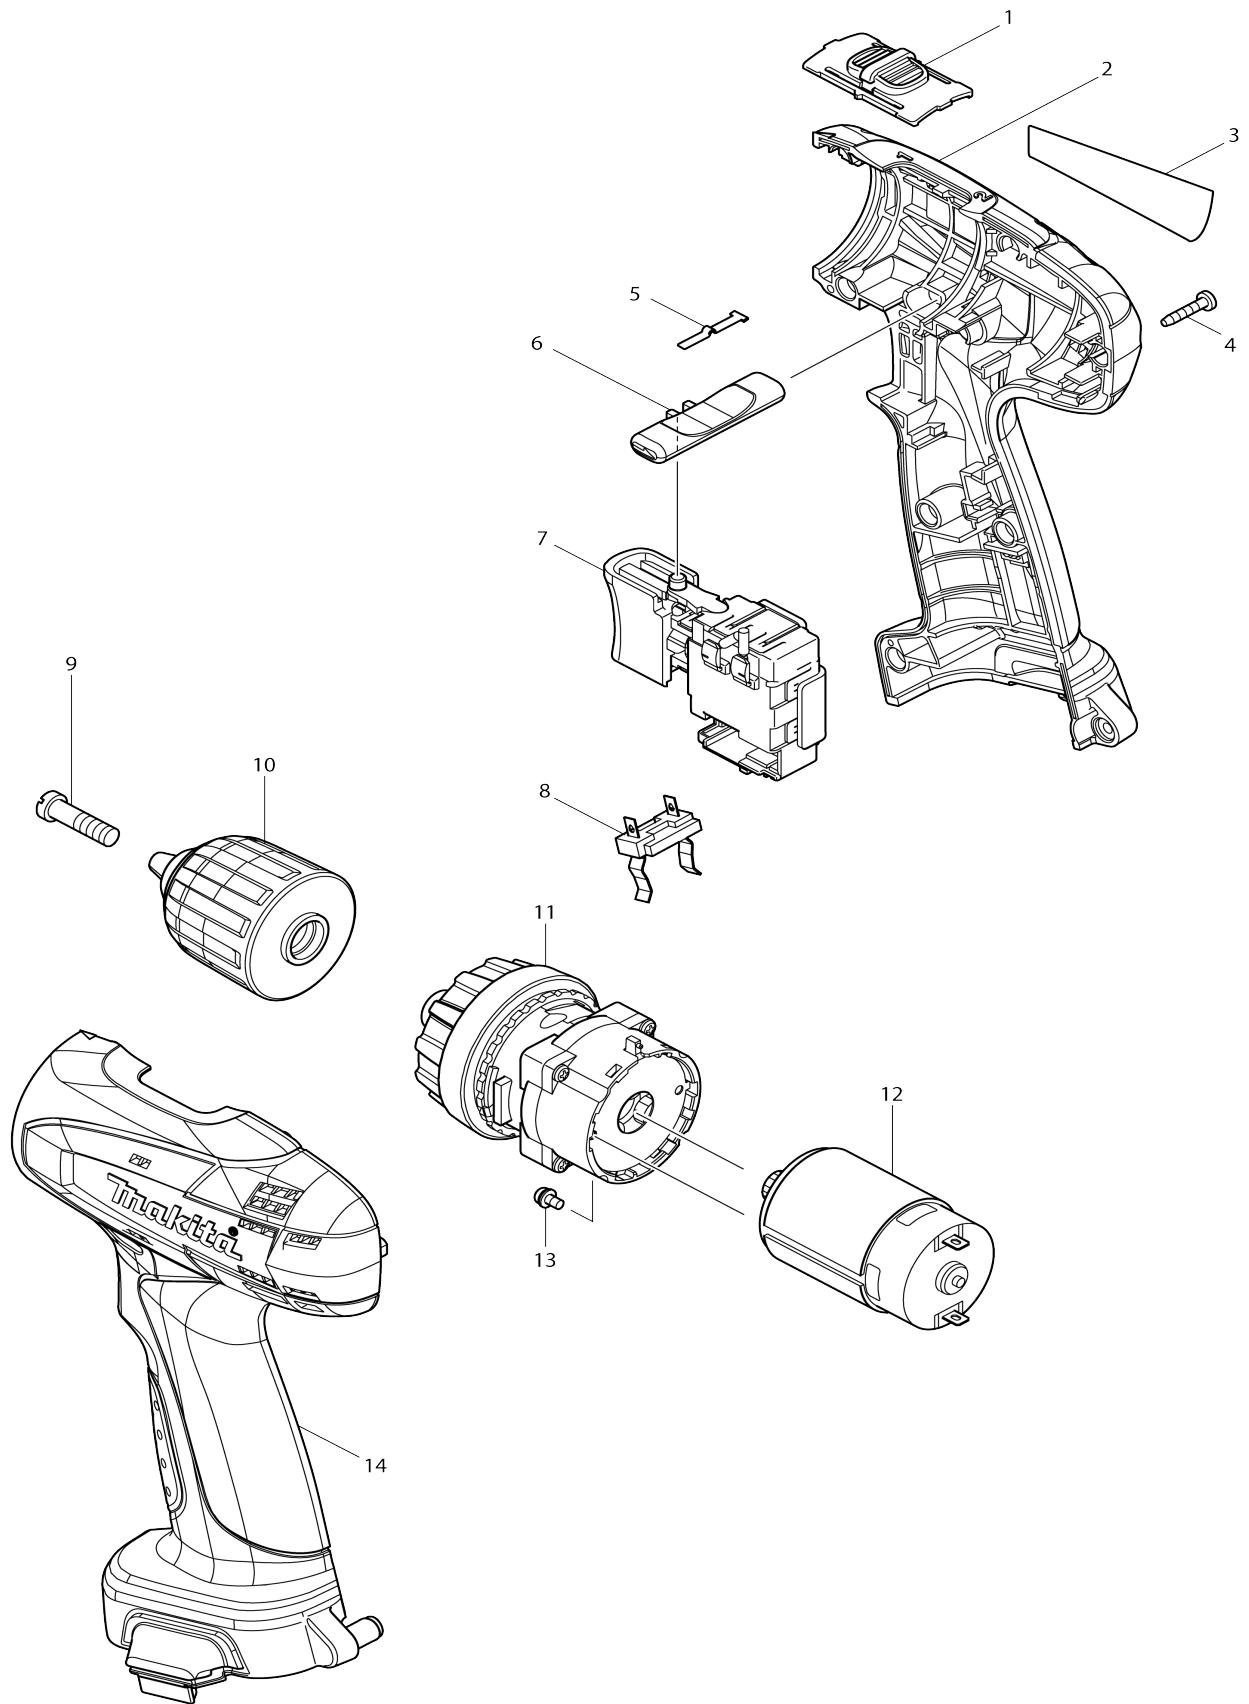

# Model No.6261D CORDLESS DRIVER DRILL 10MM

**Model No.6261D CORDLESS DRIVER DRILL 10MM**

Item No.	Parts No.	Description	Interchangability	Q'ty	New/Old	Note1	Note2
001	125310-5	SPEED CHANGE LEVER ASS'Y		1			
C10	231433-0	COMPRESSION SPRING 4		2			
002	188510-8	Housing set		1	*		
D10		INC. 14					
002-1	187299-5	Housing set (blue)	<	1			
D10		INC. 14					
003	865089-3	Name plate 6261D		1			
004	266130-9	TAPPING SCREW BIND PT 3X16		9			
005	232182-2	LEAF SPRING		1			
006	450584-2	F/R CHANGE LEVER		1			
007	650601-0	SWITCH TG563FSB-2		1	*		
007-1	650601-0	SWITCH TG563FSB-2	O	1	*		
007-2	650663-8	SWITCH TG563FSB-2	<	1	*		
007-3	650672-7	SWITCH TG563FSB-2	<	1			
008	643909-9	BATTERY HOLDER		1			
009	251468-5	- FLAT HEAD SCREW M6X22		1			
010	766002-3	KEYLESS DRILL CHUCK 10		1			
011	125482-6	GEAR ASS'Y		1			
012	629815-2	DC motor		1			
013	911003-8	PAN HEAD SCREW M3X6		2			
014	188510-8	Housing set		1	*		
D10		INC. 2					
014-1	187299-5	Housing set (blue)	<	1			
D10		INC. 2					
A01	***DC1414	DC1414 BATTERY CHARGER		1			
A02	193977-7	Battery set PA09		2			
A03	414938-7	BATTERY COVER		2			
A04	784636-0	+ - BIT 2-65		1			
A05	824852-3	PLASTIC CARRYING CASE		1			
E02	688165-4	LINE FILTER		1			
E03	688164-6	LINE FILTER		1			

Please state Parts No. when your order.

Print Date 10/06/2023