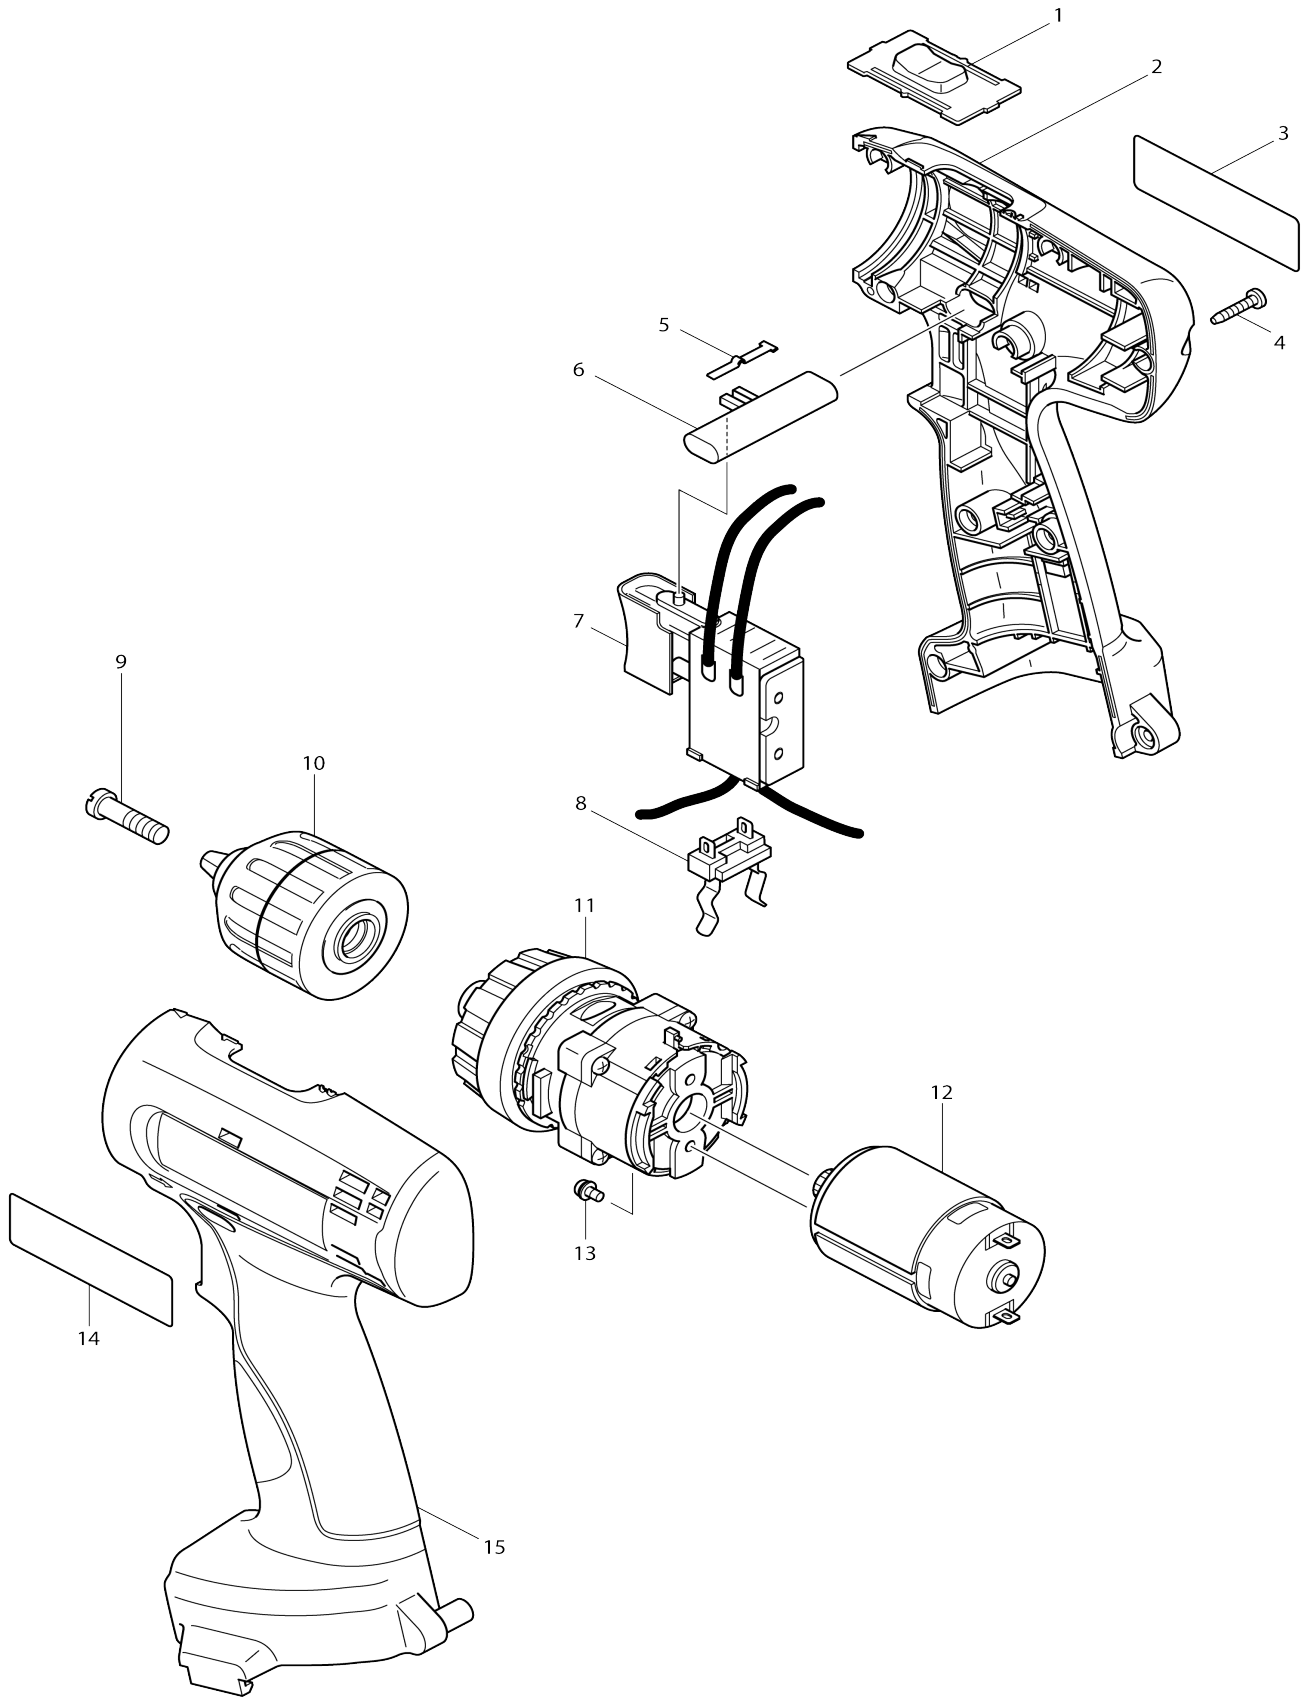

Model No.6270D CORDLESS DRIVER DRILL 10MM

Model No.6270D CORDLESS DRIVER DRILL 10MM

Item No.	Parts No.	Description	Interchangeability	Q'ty	New/Old	Note1	Note2
001	125102-2	SPEED CHANGE LEVER ASS'Y		1			
002	183794-3	HOUSING SET		1	*		
D10		INC. 14,15					
002-1	183823-2	HOUSING SET	<	1			
D10		INC. 15					
003	860440-2	NAME PLATE 6270D		1	*		
003-1	860440-2	NAME PLATE 6270D	<	1			
004	266130-9	TAPPING SCREW BIND PT 3X16		9			
005	232182-2	LEAF SPRING		1			
006	417283-9	F/R CHANGE LEVER		1			
007	650556-9	SWITCH C3NA-1-M1		1			
008	643909-9	BATTERY HOLDER		1			
009	251468-5	- FLAT HEAD SCREW M6X22		1			
010	763185-0	KEYLESS DRILL CHUCK 10		1	*		
010-1	763185-0	KEYLESS DRILL CHUCK 10	<	1			
011	125237-9	GEAR ASS'Y		1			
012	629817-8	DC MOTOR		1			
013	911003-8	PAN HEAD SCREW M3X6		2			
014	819001-5	MAKITA LABEL		1	*		
015	183794-3	HOUSING SET		1	*		
D10		INC. 2,14					
015-1	183823-2	HOUSING SET	<	1			
D10		INC. 2					
A01	414938-7	BATTERY COVER		2			
A02	***DC1414	DC1414 BATTERY CHARGER		1			
A03	193100-4	BATTERY 1234 SET		2	*		
A03-1	193100-4	BATTERY 1234 SET	O	2			
A04	784636-0	+ - BIT 2-65		1			
A05	824635-1	PLASTIC CARRYING CASE		1			
C10	186347-7	SLIDE LATCH SET		1			
C20	819143-5	MAKITA LABEL		1			
A03	784636-0	+ - BIT 2-65		1			
A04	824635-1	PLASTIC CARRYING CASE		1	*		
C10	186347-7	SLIDE LATCH SET		1	*		
C20	819143-5	MAKITA LABEL		1	*		
A04-1	824652-1	PLASTIC CARRYING CASE	<	1			
C10	186347-7	SLIDE LATCH SET		1			
C20	819143-5	MAKITA LABEL		1			
A05	193981-6	BATTERY PA12 SET		2			
A04	824652-1	PLASTIC CARRYING CASE		1			
A03	192597-4	BATTERY 1222 SET		2			
A04	824581-8	PLASTIC CARRYING CASE		1			
C10	417059-4	LATCH		2			
A05	192749-7	ML120 RECHARGEABLE FLASHLIGHT		1	*		
A06	345261-8	HOOK PLATE		2			
A07	417926-3	STRAP G0970200500		1			
A08	193981-6	BATTERY PA12 SET		2			

A04	193994-7	TOOL CHEST		1			
A08	193100-4	BATTERY 1234 SET		2	*		
A08-1	193100-4	BATTERY 1234 SET	O	2			

Please state Parts No. when your order.

Print Date 10/06/2023