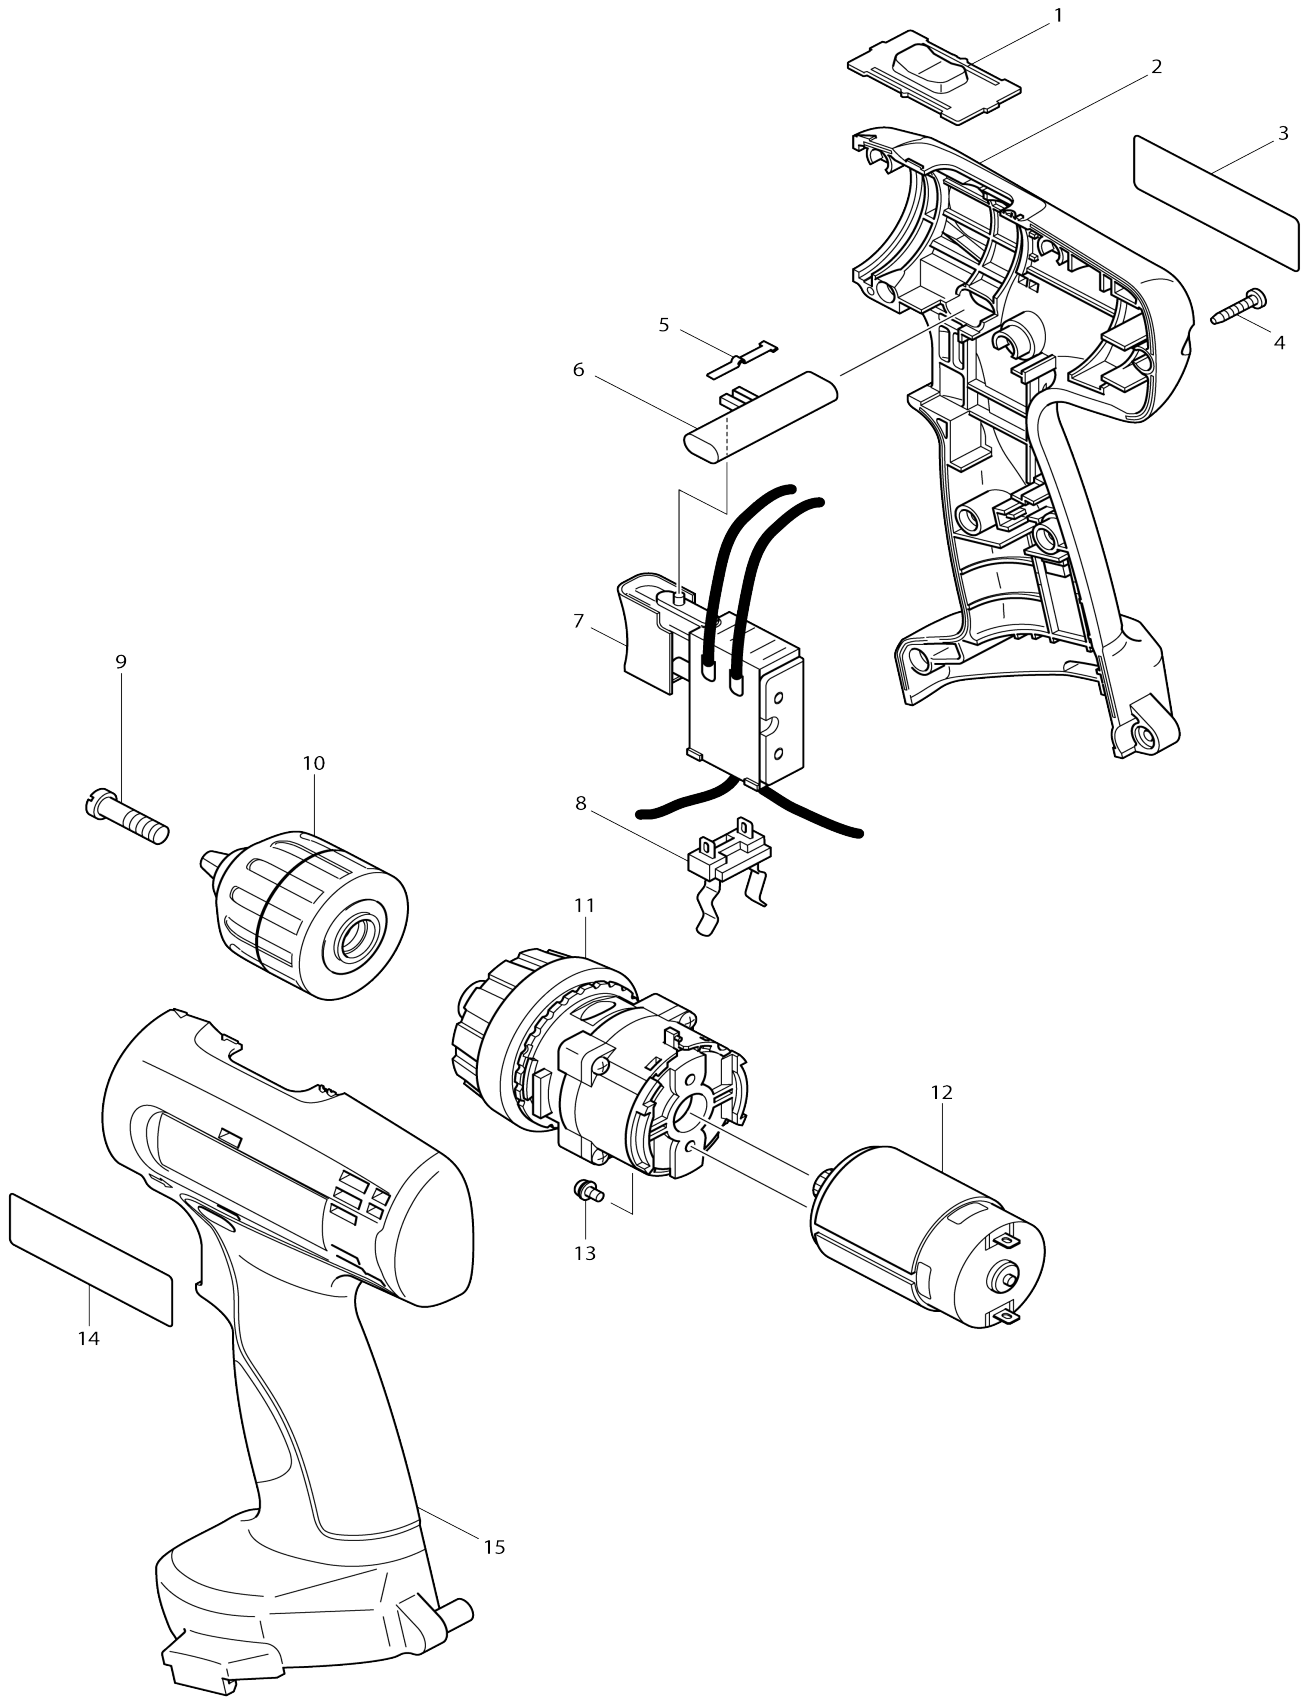

Model No.6280D CORDLESS DRIVER DRILL 10MM

Model No.6280D CORDLESS DRIVER DRILL 10MM

Item No.	Parts No.	Description	Interchangability	Q'ty	New/Old	Note1	Note2
001	125102-2	SPEED CHANGE LEVER ASS'Y		1			
002	183795-1	HOUSING SET		1	*		
D10		INC. 14,15					
002-1	183824-0	HOUSING SET	<	1			
D10		INC. 15					
003	860447-8	NAME PLATE 6280D		1	*		
003-1	860447-8	NAME PLATE 6280D	<	1			
004	266130-9	TAPPING SCREW BIND PT 3X16		9			
005	232182-2	LEAF SPRING		1			
006	417283-9	F/R CHANGE LEVER		1			
007	650556-9	SWITCH C3NA-1-M1		1			
008	643909-9	BATTERY HOLDER		1			
009	251468-5	- FLAT HEAD SCREW M6X22		1			
010	763185-0	KEYLESS DRILL CHUCK 10		1	*		
010-1	763185-0	KEYLESS DRILL CHUCK 10	<	1			
011	125237-9	GEAR ASS'Y		1			
012	629819-4	DC MOTOR		1			
013	911003-8	PAN HEAD SCREW M3X6		2			
014	819001-5	MAKITA LABEL		1	*		
015	183795-1	HOUSING SET		1	*		
D10		INC. 2,14					
015-1	183824-0	HOUSING SET	<	1			
D10		INC. 2					
A01	414938-7	BATTERY COVER		2			
A02	***DC1414	DC1414 BATTERY CHARGER		1			
A03	784636-0	+ - BIT 2-65		1			
A04	824581-8	PLASTIC CARRYING CASE		1			
C10	417059-4	LATCH		2			
A05	192752-8	ML140 RECHARGEABLE FLASHLIGHT		1			
A06	345261-8	HOOK PLATE		2			
A07	417926-3	STRAP G0970200500		1			
A08	193985-8	BATTERY PA14 SET		2			

Please state Parts No. when your order.

Print Date 10/06/2023