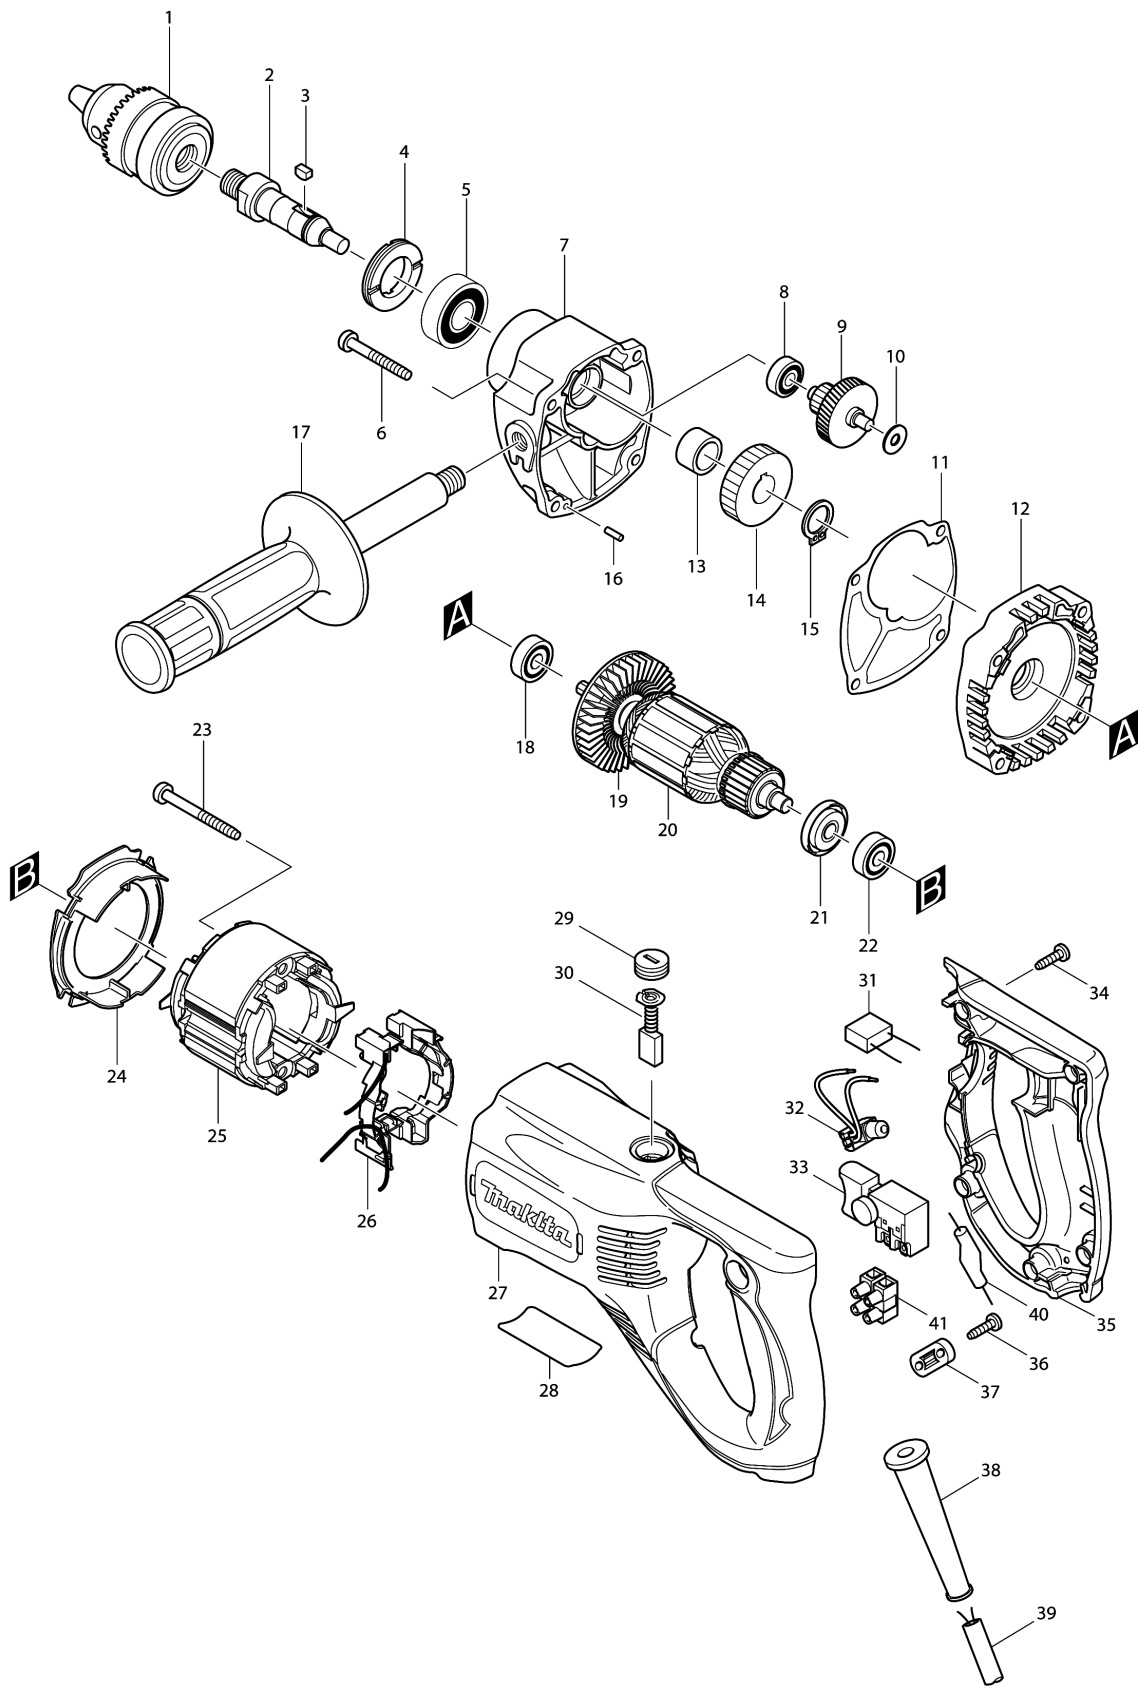

Model No.6305 DRILL 13MM

Model No.6305 DRILL 13MM

Item	Parts No.	Description	I/C	Qty	New/Old	Opt. 1	Opt. 2	Note
001	192877-8	DRILL CHUCK S13		1				
002	324259-8	SPINDLE		1				
003	254011-9	WOODRUFF KEY 4		1				
004	285807-7	BEARING RETAINER 22-36		1				
005	211206-7	BALL BEARING 6202LLB		1				
006	266211-9	TAPPING SCREW 5X40		4				
007	317551-9	GEAR HOUSING		1				
008	211021-9	BALL BEARING 607LLB		1				
009	226153-9	GEAR COMPLETE 12-41		1				
010	253804-1	FLAT WASHER 6		1				
011	419528-1	GASKET		1	*			
011-1	419528-1	GASKET	O	1				
012	153386-2	GEAR HOUSING COVER COMPLETE		1				
013	257719-4	SLEEVE 15		1				
014	226559-1	HELICAL GEAR 34		1				
015	961055-9	RETAINING RING S-15		1				
016	256180-2	PIN 3		1				
017	151965-0	GRIP 36 COMPLETE		1				
018	211031-6	BALL BEARING 608LLB		1				
019	241850-6	FAN 60		1				
020	513664-6	ARMATURE ASS'Y 240V		1				
D10		INC. 18,19,21,22						
021	681644-1	INSULATION WASHER		1				
022	211031-6	BALL BEARING 608LLB		1				
023	266046-8	TAPPING SCREW 5X50		2				
024	419417-0	BAFFLE PLATE		1				
025	634549-4	FIELD 230-240V		1				
026	638443-2	SUPPORT COMPLETE		1				
027	154874-2	MOTOR HOUSING COMPLETE		1				
C10	643708-9	BRUSH HOLDER 5-11		2				
028	862255-3	6305 NAME PLATE		1				
029	643750-0	BRUSH HOLDER CAP 7-11		2	*			
029-1	643515-0	HOLDER CAP 7-11	O	2				
030	191963-2	CARBON BRUSH CB-303		1	*			
030-1	194996-6	CARBON BRUSH SET CB-303	O	1				
031	645253-0	NOISE SUPPRESSOR		1				
032	631706-5	PILOT LAMP		1				
033	650203-2	SWITCH SGEL115CD-1		1				
034	265995-6	TAPPING SCREW 4X18		5				
035	419416-2	HANDLE COVER		1				
036	265995-6	TAPPING SCREW 4X18		2				
037	687052-4	STRAIN RELIEF		1				
038	682559-5	CORD GUARD 8		1				
039	665394-6	POWER SUPPLY CORD 1.0-2-2.5		1				

Please order the parts with part number.

Print Date 4/12/2023