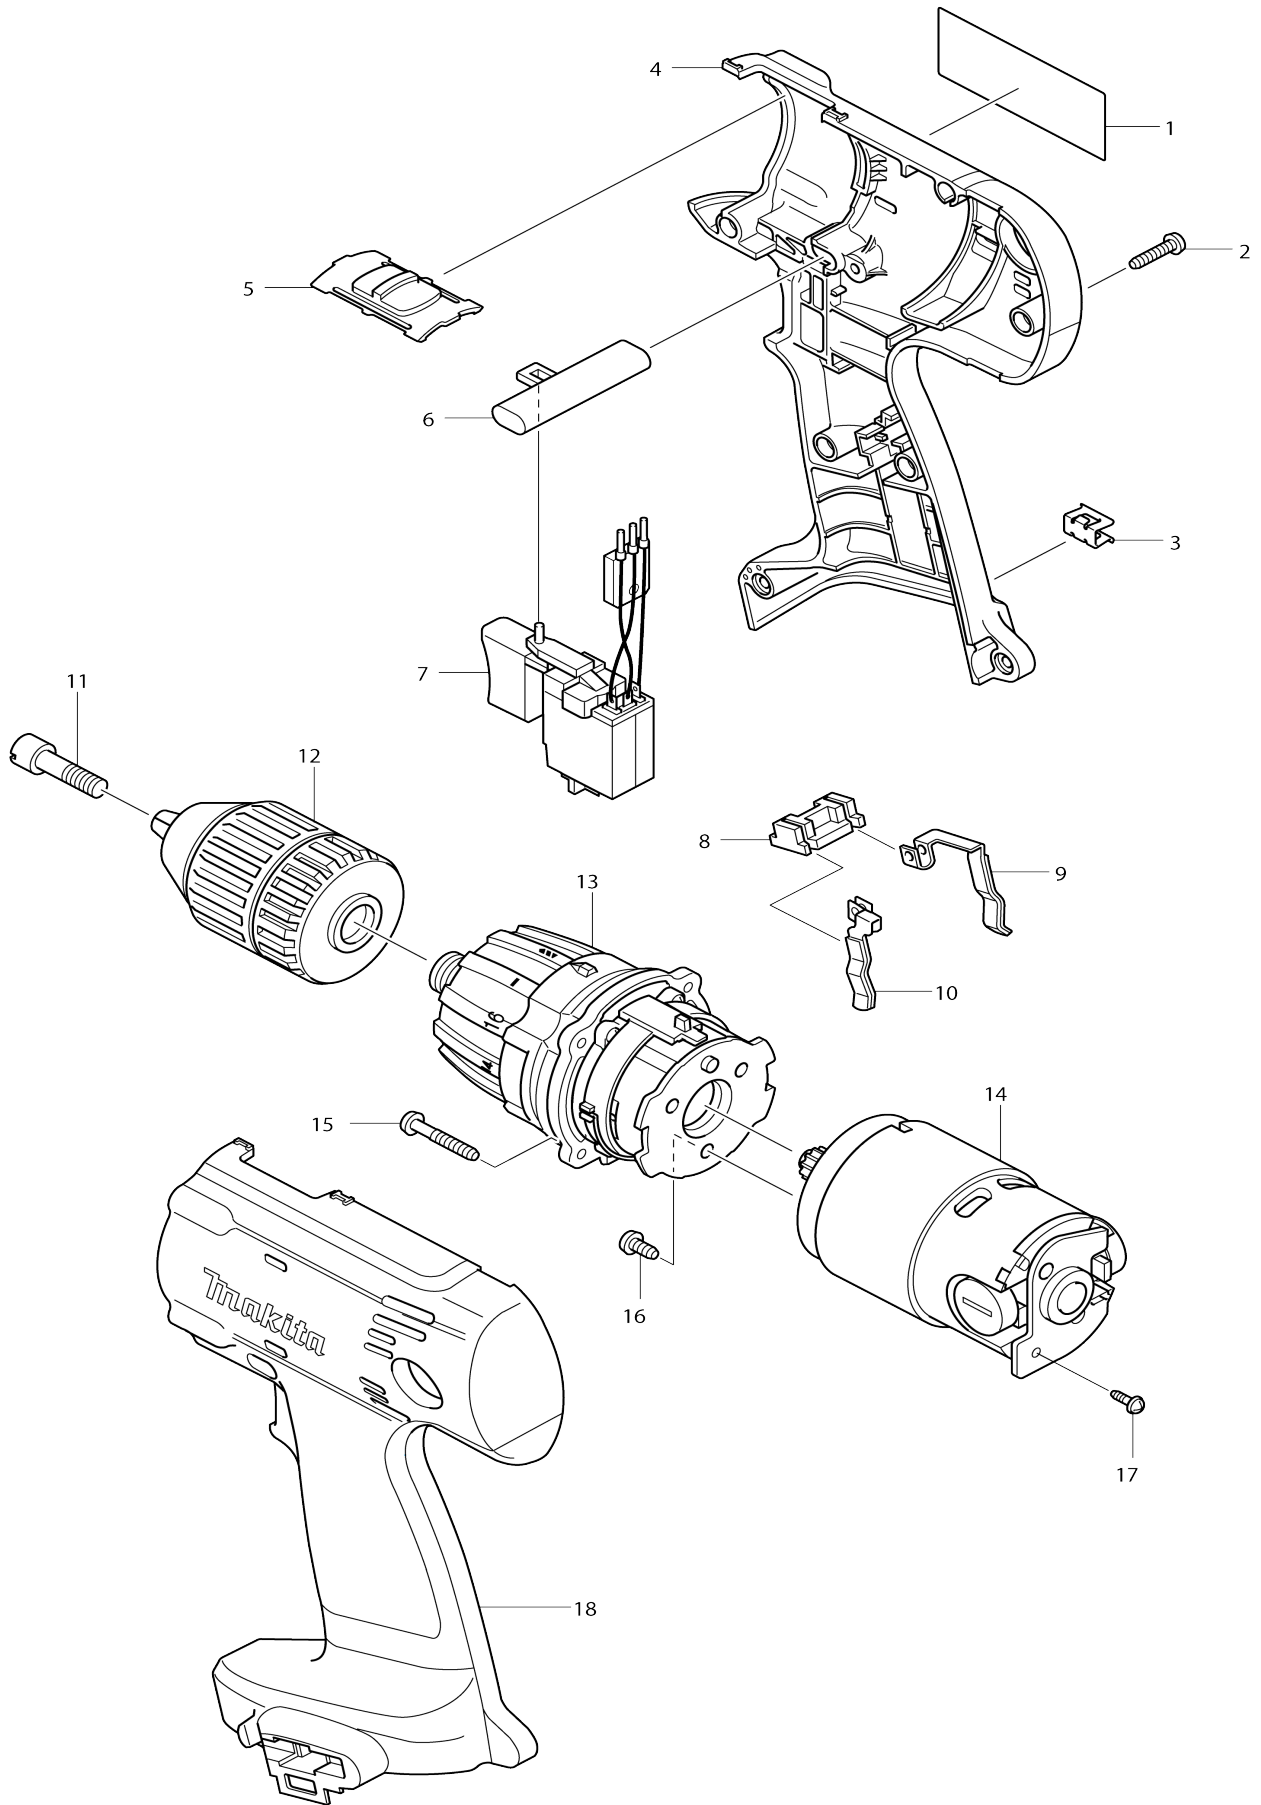

Model No.6336D CORDLESS DRIVER DRILL 13MM

Model No.6336D CORDLESS DRIVER DRILL 13MM

Item No.	Parts No.	Description	Interchangeability	Q'ty	New/Old	Note1	Note2
001	851487-7	NAME PLATE 6336D		1			
002	266130-9	TAPPING SCREW BIND PT 3X16		8			
003	344391-2	BIT HOLDER		2			
004	183078-9	HOUSING SET		1	*		
D10		INC. 18					
004-1	183490-3	HOUSING SET	<	1			
C10	819063-3	MAKITA LABEL		1			
D10		INC. 18					
005	125091-1	SPEED CHANGE LEVER ASS'Y		1			
C10	231433-0	COMPRESSION SPRING 4		2			
006	416079-5	F/R CHANGE LEVER		1			
007	651939-6	SWITCH C3LA-1A		1	*		
007-1	651939-6	SWITCH C3LA-1A	O	1			
008	687085-9	HOLDER		1			
009	654168-0	SPRING TERMINAL (+)		1	*		
009-1	654168-0	SPRING TERMINAL (+)	<	1			
010	654169-8	SPRING TERMINAL (-)		1	*		
010-1	654169-8	SPRING TERMINAL (-)	<	1			
011	251465-1	- FLAT HEAD SCREW M6X32		1	*		
011-1	251464-3	- FLAT HEAD SCREW M6X22	S	1			
012-1	192956-2	KEYLESS DRILL CHUCK		1	*		
012-2	193616-9	KEYLESS DRILL CHUCK 13 SET	S	1			
013	125088-0	GEAR ASS'Y		1	*		
C10	416629-6	CHANGE LEVER		1	*		
013-1	125105-6	GEAR ASS'Y	X	1			
C10	417381-9	CHANGE LEVER		1			
C20	416630-1	CHANGE RING		1			
014	629734-2	DC MOTOR 14.4V		1			
C10	226361-2	SPUR GEAR 20		1			
C20	191971-3	CARBON BRUSH CB-430		1			
C30	643929-3	BRUSH HOLDER CAP		2			
015	265999-8	TAPPING SCREW 4X25		4			
016	266134-1	TAPPING SCREW ST 4X8		3			
017	911006-2	PAN HEAD SCREW M3X8		1			
018	183078-9	HOUSING SET		1	*		
D10		INC. 4					
018-1	183490-3	HOUSING SET	<	1			
C10	819063-3	MAKITA LABEL		1			
D10		INC. 4					
A03	414938-7	BATTERY COVER		1			
A04	784637-8	+ - BIT 2-45		2			
A05	824525-8	PLASTIC CARRYING CASE		1	*		
C10	417075-6	LATCH		2	*		
A05-1	824626-2	PLASTIC CARRYING CASE	<	1			
C10	419655-4	LATCH		2			
A06C_	192600-1	HIGH CAPACITY BATTERY 1422 SET		1			
A06A_	192699-6	BATTERY 1433 SET		1	*		