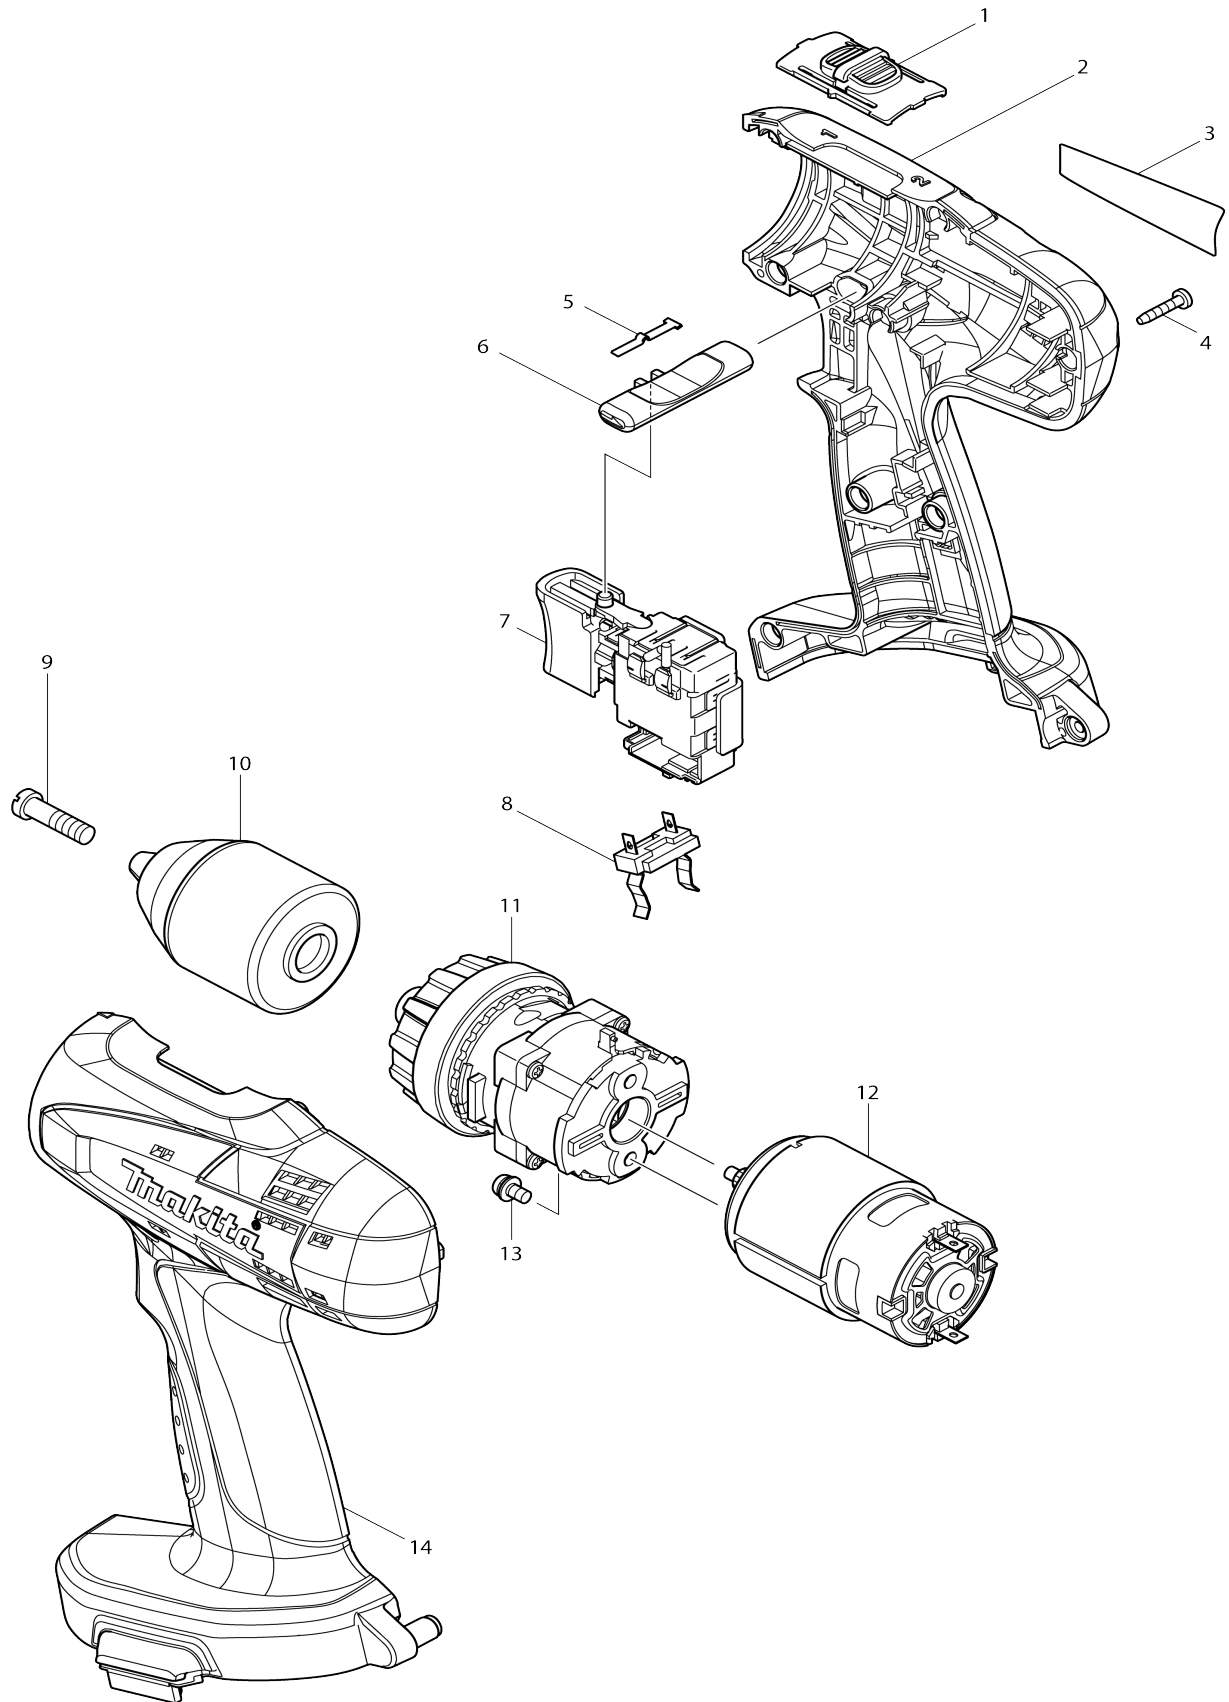

Model No.6391D CORDLESS DRIVER DRILL 13MM

Model No.6391D CORDLESS DRIVER DRILL 13MM

Item No.	Parts No.	Description	Interchangability	Q'ty	New/Old	Note1	Note2
001	125310-5	SPEED CHANGE LEVER ASS'Y		1			
C10	231433-0	COMPRESSION SPRING 4		2			
002	188513-2	Housing set		1	*		
D10		INC. 14					
002-1	187155-9	Housing set (blue)	O	1			
D10		INC. 14					
003	865181-5	Name plate 6391D		1			
004	266130-9	TAPPING SCREW BIND PT 3X16		9			
005	232182-2	LEAF SPRING		1			
006	450584-2	F/R CHANGE LEVER		1			
007	650602-8	Switch TG563FSB-3		1	*		
007-1	650602-8	Switch TG563FSB-3	O	1	*		
007-2	650669-6	Switch TG563FSB-3	X	1			
008	643918-8	BATTERY HOLDER		1			
009	251468-5	- FLAT HEAD SCREW M6X22		1			
010	766004-9	KEYLESS DRILL CHUCK 13		1	*		
010-1	766004-9	KEYLESS DRILL CHUCK 13	O	1			
011	125483-4	GEAR ASS'Y		1	*		
011-1	125483-4	GEAR ASS'Y	O	1			
012	629834-8	DC MOTOR		1	*		
012-1	629937-8	DC MOTOR	O	1			
013	911108-4	PAN HEAD SCREW M4X8		2			
014	188513-2	Housing set		1	*		
D10		INC. 2					
014-1	187155-9	Housing set (blue)	O	1			
D10		INC. 2					
A01	***DC1804	DC1804 BATTERY CHARGER		1			
A02	194105-7	Battery set PA18		3			
A03	414938-7	BATTERY COVER		3			
A04	784636-0	+ - BIT 2-65		1			
A05	824853-1	PLASTIC CARRYING CASE		1			
E02	688165-4	LINE FILTER		1			
E03	688164-6	LINE FILTER		1			

Please state Parts No. when your order.

Print Date 10/24/2023