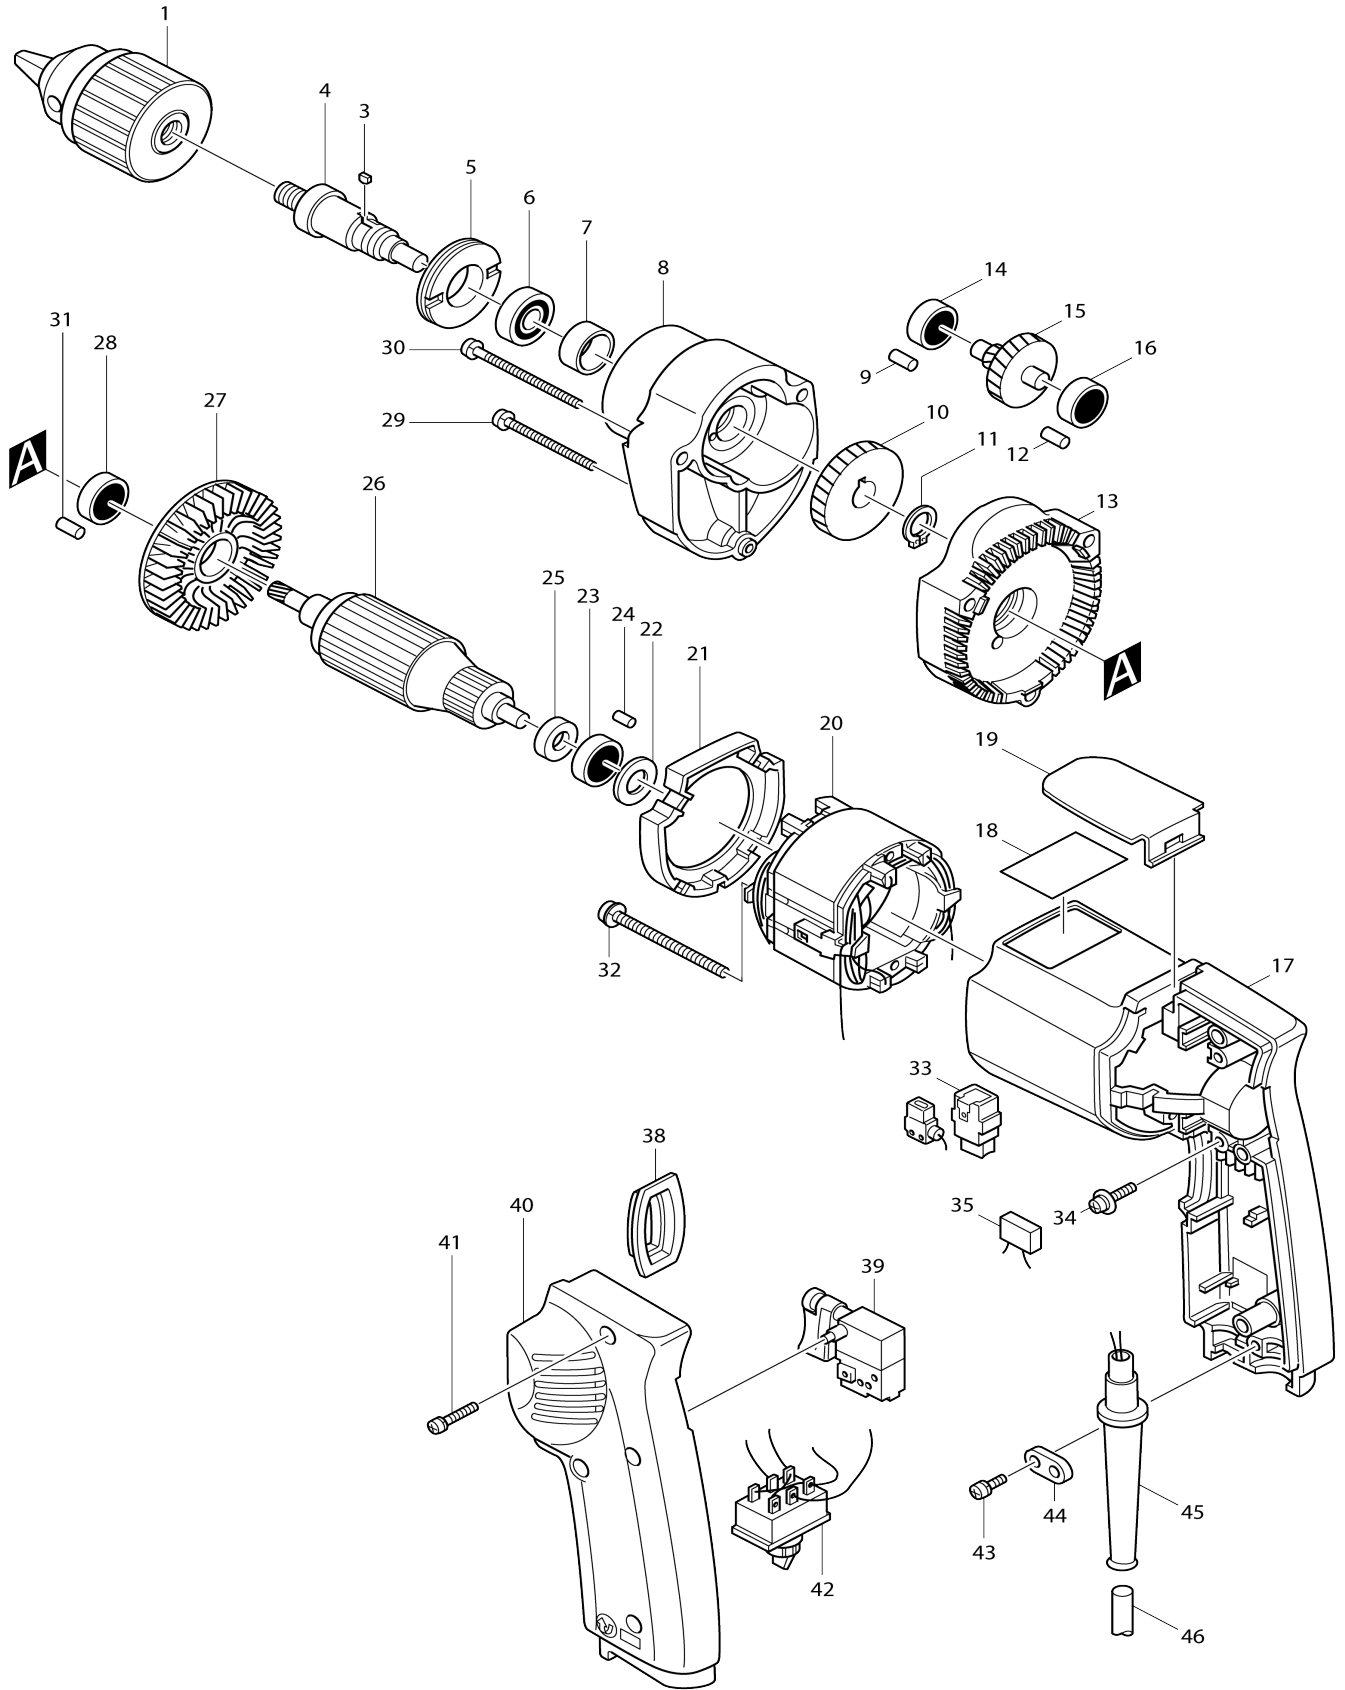

Model No.6402 DRILL 10MM

Model No.6402 DRILL 10MM

Item No.	Parts No.	Description	Interc hang eabilit y	Q'ty	New/ Old	Note1	Note2
001B4	763132-1	KEYLESS DRILL CHUCK 10		1			
003	254011-9	WOODRUFF KEY 4		1			
004-1	322301-9	SPINDLE		1			
005	285804-3	BEARING RETAINER 19-34		1			
006	211201-7	BALL BEARING 6002LLB		1			
007	257153-8	RING 15		1			
008	157911-1	GEAR HOUSING		1			
D10		INC. 9					
009	263002-9	RUBBER PIN 4		1			
010	221764-5	HELICAL GEAR 49		1			
011	961052-5	RETAINING RING (EXT) S-12		1			
012	263002-9	RUBBER PIN 4		1			
013	157912-9	GEAR HOUSING COVER		1			
C10	214001-4	PLANE BEARING 8		1			
D10		INC. 12,31					
014	211014-6	BALL BEARING 606		1			
015	226079-5	GEAR COMPLETE 11-34		1			
016	211014-6	BALL BEARING 606		1			
017	157725-8	MOTOR HOUSING		1			
D10		INC. 24					
018	856138-7	NAME PLATE 6402		1			
019	343407-0	HOOK		1			
020C_	633023-9	FIELD 220V		1			
021	410923-8	BAFFLE PLATE		1			
022	253192-6	FLAT WASHER 14		1			
023	211028-5	BALL BEARING 627LB		1			
024	263014-2	RUBBER PIN 4		1			
025	681614-0	INSULATION WASHER		1			
026C_	511768-8	ARMATURE ASS'Y 220V		1			
D11		INC. 23,25,27,28					
027-2	241881-5	FAN 52		1			
028	211033-2	BALL BEARING 608LB		1	*		
028-1	211031-6	BALL BEARING 608LLB	O	1			
029	911173-3	PAN HEAD SCREW M4X45		1			
030	911183-0	PAN HEAD SCREW M4X55		2			
031	263002-9	RUBBER PIN 4		1			
032-1	911581-8	PAN HEAD SCREW M4X55		2			
033B_	191950-1	CARBON BRUSH CB-415		1	*		
033B1	195012-7	CARBON BRUSH SET CB-415	O	1			
034	911124-6	PAN HEAD SCREW M4X14		1			
035D_	645253-0	NOISE SUPPRESSOR		1			
038	411852-8	SWITCH COVER		1			
039C_	651247-5	SWITCH 11-12		1	*		
039C1	651256-4	SWITCH SGEL106CV-1A	O	1			
040	155928-8	HANDLE COVER		1			
C10	817609-9	CAUTION LABEL		1			
041	911153-9	PAN HEAD SCREW M4X28		3			

042-1	651478-6	SWITCH VTX11		1		
043	911133-5	PAN HEAD SCREW M4X18		2		
044D_	687031-2	STRAIN RELIEF		1		
045A_	682502-4	CORD GUARD 8-85		1		
046Q_	665394-6	POWER SUPPLY CORD 1.0-2-2.5		1		

Please state Parts No. when your order.