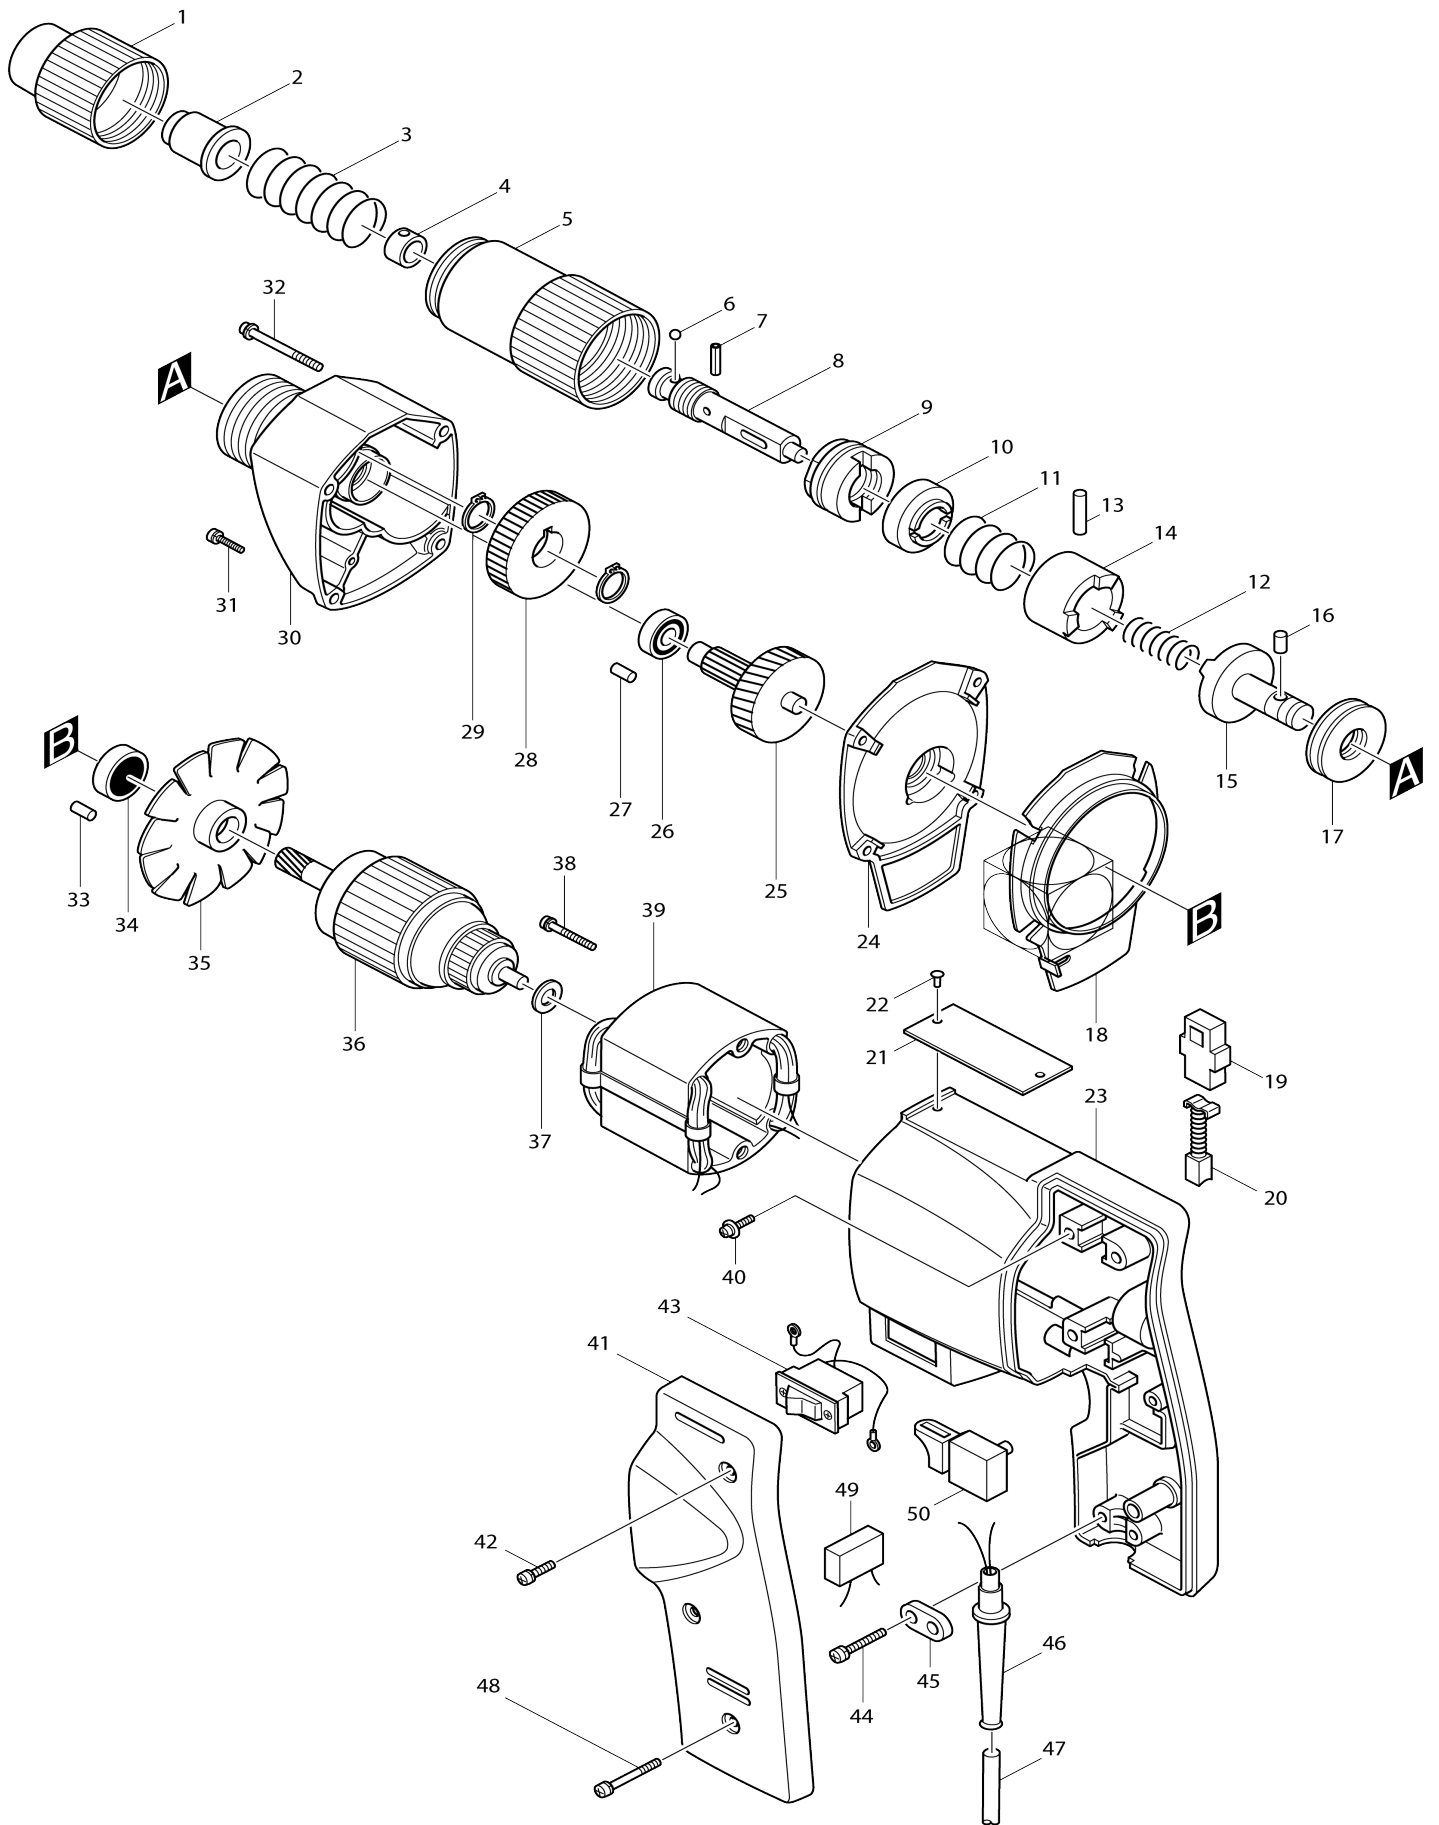

# Model No.6701B SCREWDRIVER

# Model No.6701B SCREWDRIVER

Item No.	Parts No.	Description	Interchangeability	Q'ty	New/Old	Note1	Note2
001	323075-5	FRONT COVER		1			
002	323074-7	SCREW GUIDE 8.0		1			
003	231017-4	COMPRESSION SPRING 15		1			
004	232050-9	LEAF SPRING		1			
005	323073-9	CLUTCH COVER		1			
006	216001-0	STEEL BALL 3.5		1			
007	951060-4	SPRING PIN 3-14		1			
008	133454-7	SPINDLE		1			
D10		INC. 4,6					
009	313003-8	ADJUSTING NUT		1			
010	313004-6	THRUST COLLAR		1			
011	231018-2	COMPRESSION SPRING 17		1			
012	231271-0	COMPRESSION SPRING 4		1			
013	256010-7	PIN 5		1			
014	223001-3	CLUTCH CAM		1			
015	223002-1	CLUTCH SHAFT		1			
016	256009-2	PIN 4.5		1			
017	212110-3	THRUST NEEDLE BEARING 1224		1			
018-1	410282-0	BAFFLE PLATE		1			
019	643551-6	BRUSH HOLDER 5-8		2			
020-1	181026-2	CARBON BRUSH CB-55		1	*		
020-2	194964-9	CARBON BRUSH SET CB-55	O	1			
021	811802-7	NAME PLATE 6701B		1	*		
022	953106-2	RIVET 0-5		2	*		
023-1	157279-5	MOTOR HOUSING		1	*		
023-2	157279-5	MOTOR HOUSING	>	1			
024	156077-4	GEAR HOUSING COVER		1			
C10	214004-8	PLANE BEARING 6		1			
D10		INC. 33					
025	226029-0	GEAR COMPLETE 9-39		1			
026	211016-2	BALL BEARING 626LLB		1			
027	263002-9	RUBBER PIN 4		1			
028	221023-7	SPUR GEAR 54		1			
029	961052-5	RETAINING RING (EXT) S-12		2			
030	156060-1	GEAR HOUSING		1			
C10	214104-4	PLANE BEARING 12		1			
D10		INC. 27					
031	911146-6	PAN HEAD SCREW M4X25		2			
032	911176-7	PAN HEAD SCREW M4X50		2			
033	263002-9	RUBBER PIN 4		1			
034	211031-6	BALL BEARING 608LLB		1			
035	241803-5	FAN 58		1			
036E_	518100-7	ARMATURE ASS'Y 220V		1	*		
D10		INC. 34,35					
036E1	515065-4	ARMATURE ASS'Y 220V	O	1			
D10		INC. 34,35					
037	261008-1	FIBER WASHER 6		1			