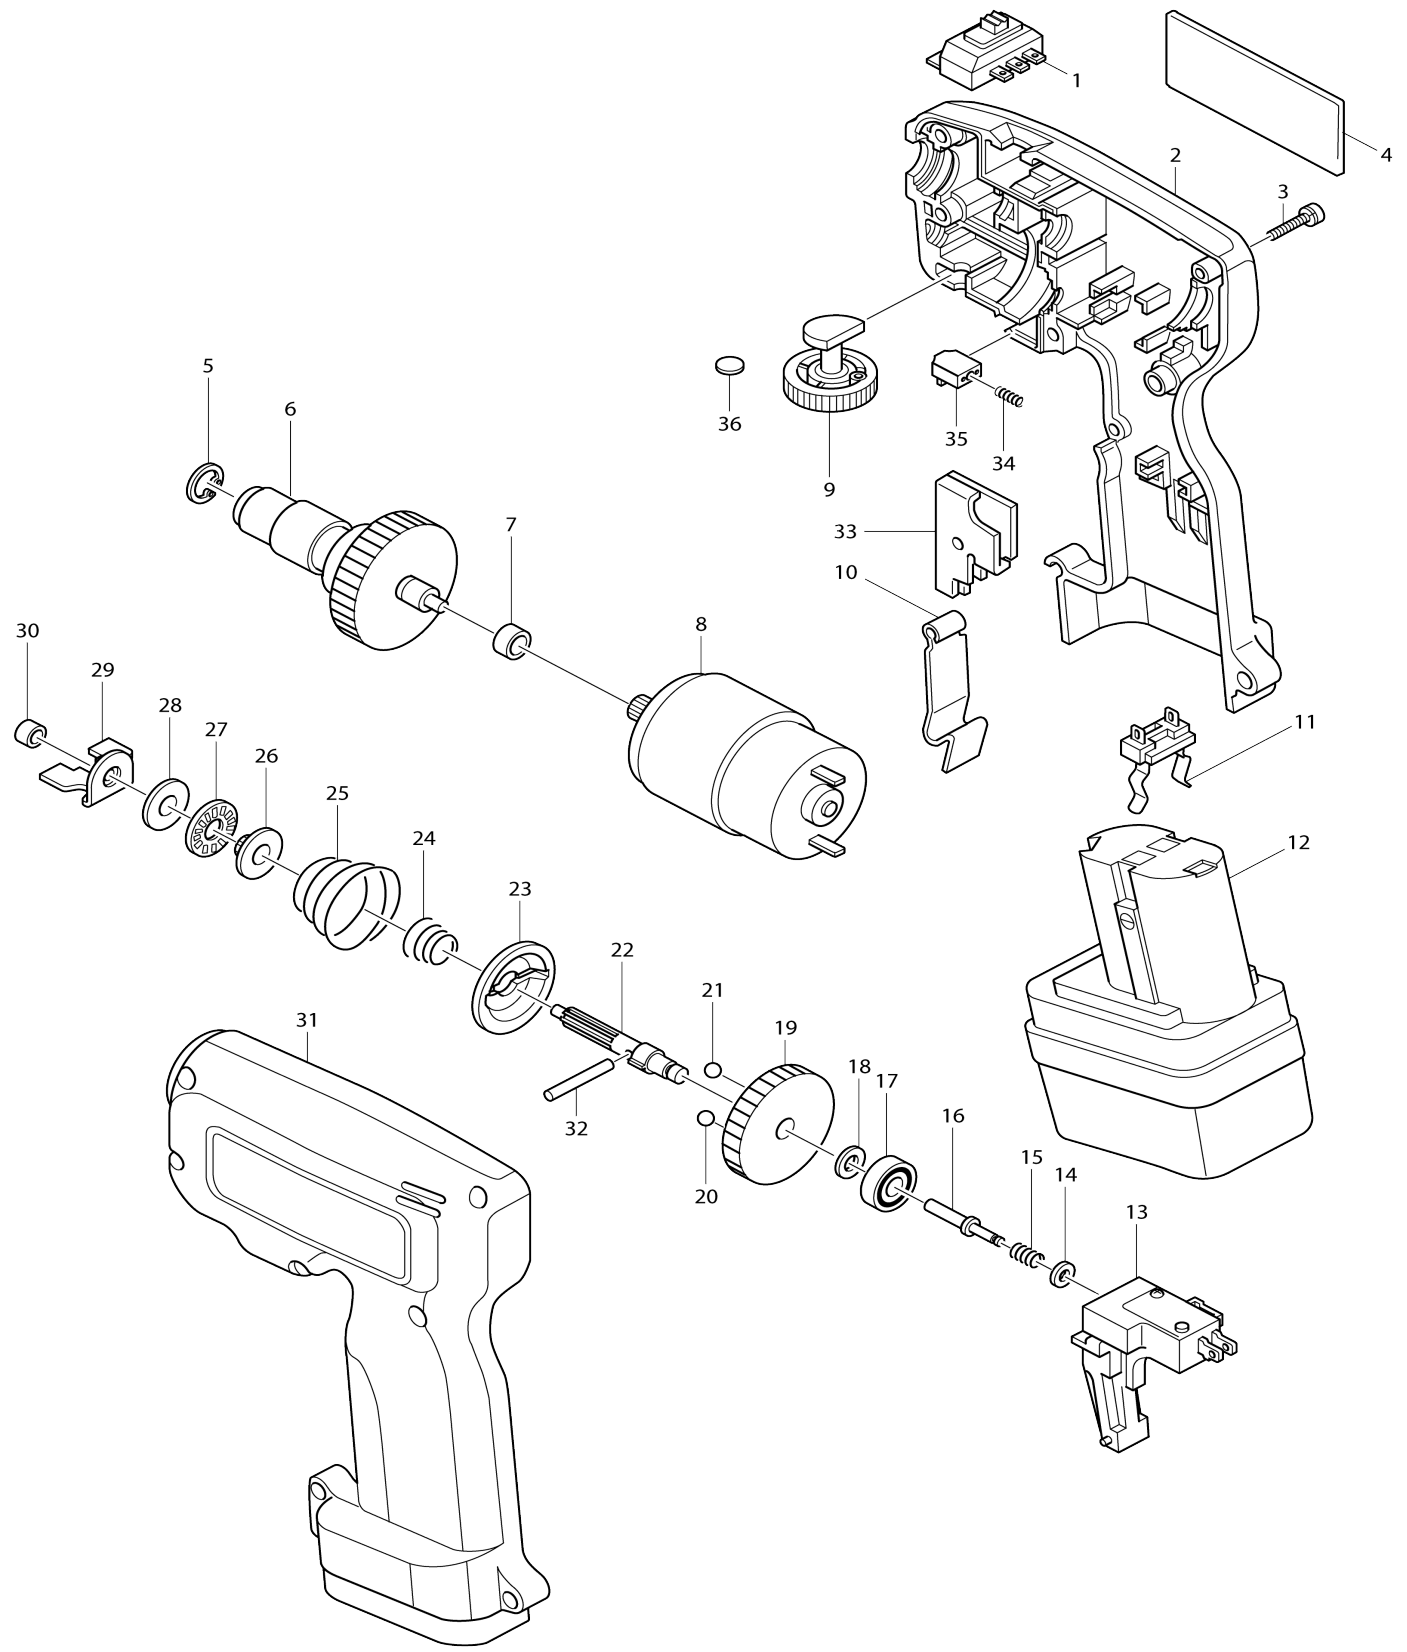

# Model No.6793D CORDLESS SCREWDRIVER

Model No.6793D CORDLESS SCREWDRIVER

Item No.	Parts No.	Description	Interchangability	Q'ty	New/Old	Note1	Note2
001	651889-5	SWITCH C3BC-BC		1			
002	182205-5	HOUSING SET		1	*		
D10		INC. 31					
002-1	182891-2	HOUSING SET	O	1			
D10		INC. 31					
003	911143-2	PAN HEAD SCREW M4X22		7			
004	857669-9	NAME PLATE		1			
005	961072-9	RETAINING RING S-12		1			
006B_	153220-6	SPINDLE COMPLETE		1	*		
C10	221988-3	SPUR GEAR 93		1	*		
006B1	153220-6	SPINDLE COMPLETE	O	1			
C10	221988-3	SPUR GEAR 93		1			
007	214017-9	PLANE BEARING 5		1			
008	629580-3	DC MOTOR 9.6V		1			
C10	221882-9	SPUR GEAR 15		1			
009	153219-1	SHIFTER PIN COMPLETE		1			
010	343579-1	SET PLATE		1	*		
010-1	344798-2	SET PLATE	X	1			
011	643909-9	BATTERY HOLDER		1			
013	651237-8	SWITCH C3Z-3		1			
014	253821-1	FLAT WASHER 3		1			
015	231461-5	COMPRESSION SPRING 3		1			
016	322241-1	PIN 3		1			
017	211016-2	BALL BEARING 626LLB		1			
018	253726-5	FLAT WASHER 6		1			
019	221987-5	SPUR GEAR 89		1			
020	216009-4	STEEL BALL 7.1		1			
021	216009-4	STEEL BALL 7.1		1			
022	226258-5	SPUR GEAR 12		1			
023	322231-4	RETAINER		1			
024	231949-5	CONICAL COMPR. SPRING 10-12		1			
025	231945-3	CONICAL COMPR. SPRING 18-29		1	*		
025-1	231997-4	CONICAL COMPR. SPRING 18-29	X	1			
026	341902-4	DISC		1			
027	216401-4	THRUST NEEDLE CAGE 1023		1			
028	253851-2	FLAT WASHER 8		1			
029	164625-5	SLIDER		1			
030	214019-5	PLANE BEARING 4		1			
031	182205-5	HOUSING SET		1	*		
D10		INC. 2					
031-1	182891-2	HOUSING SET	O	1			
D10		INC. 2					
032	256187-8	PIN 4		1			
033	631196-2	CONTROL CIRCUIT		1			
034	231453-4	COMPRESSION SPRING 2		1			
035	414515-5	STOPPER		1			
036	344058-2	PLATE		1			

E01	322620-3	SLEEVE		1			
E02	216001-0	STEEL BALL 3.5		1			
E03	231951-8	RING SPRING 11		1			
E04	233005-7	COMPRESSION SPRING 13		1			
E05	267085-1	FLAT WASHER 12		1			
E06	266002-8	PAN HEAD SCREW M3X6		1			

Please state Parts No. when your order.

Print Date 10/09/2023