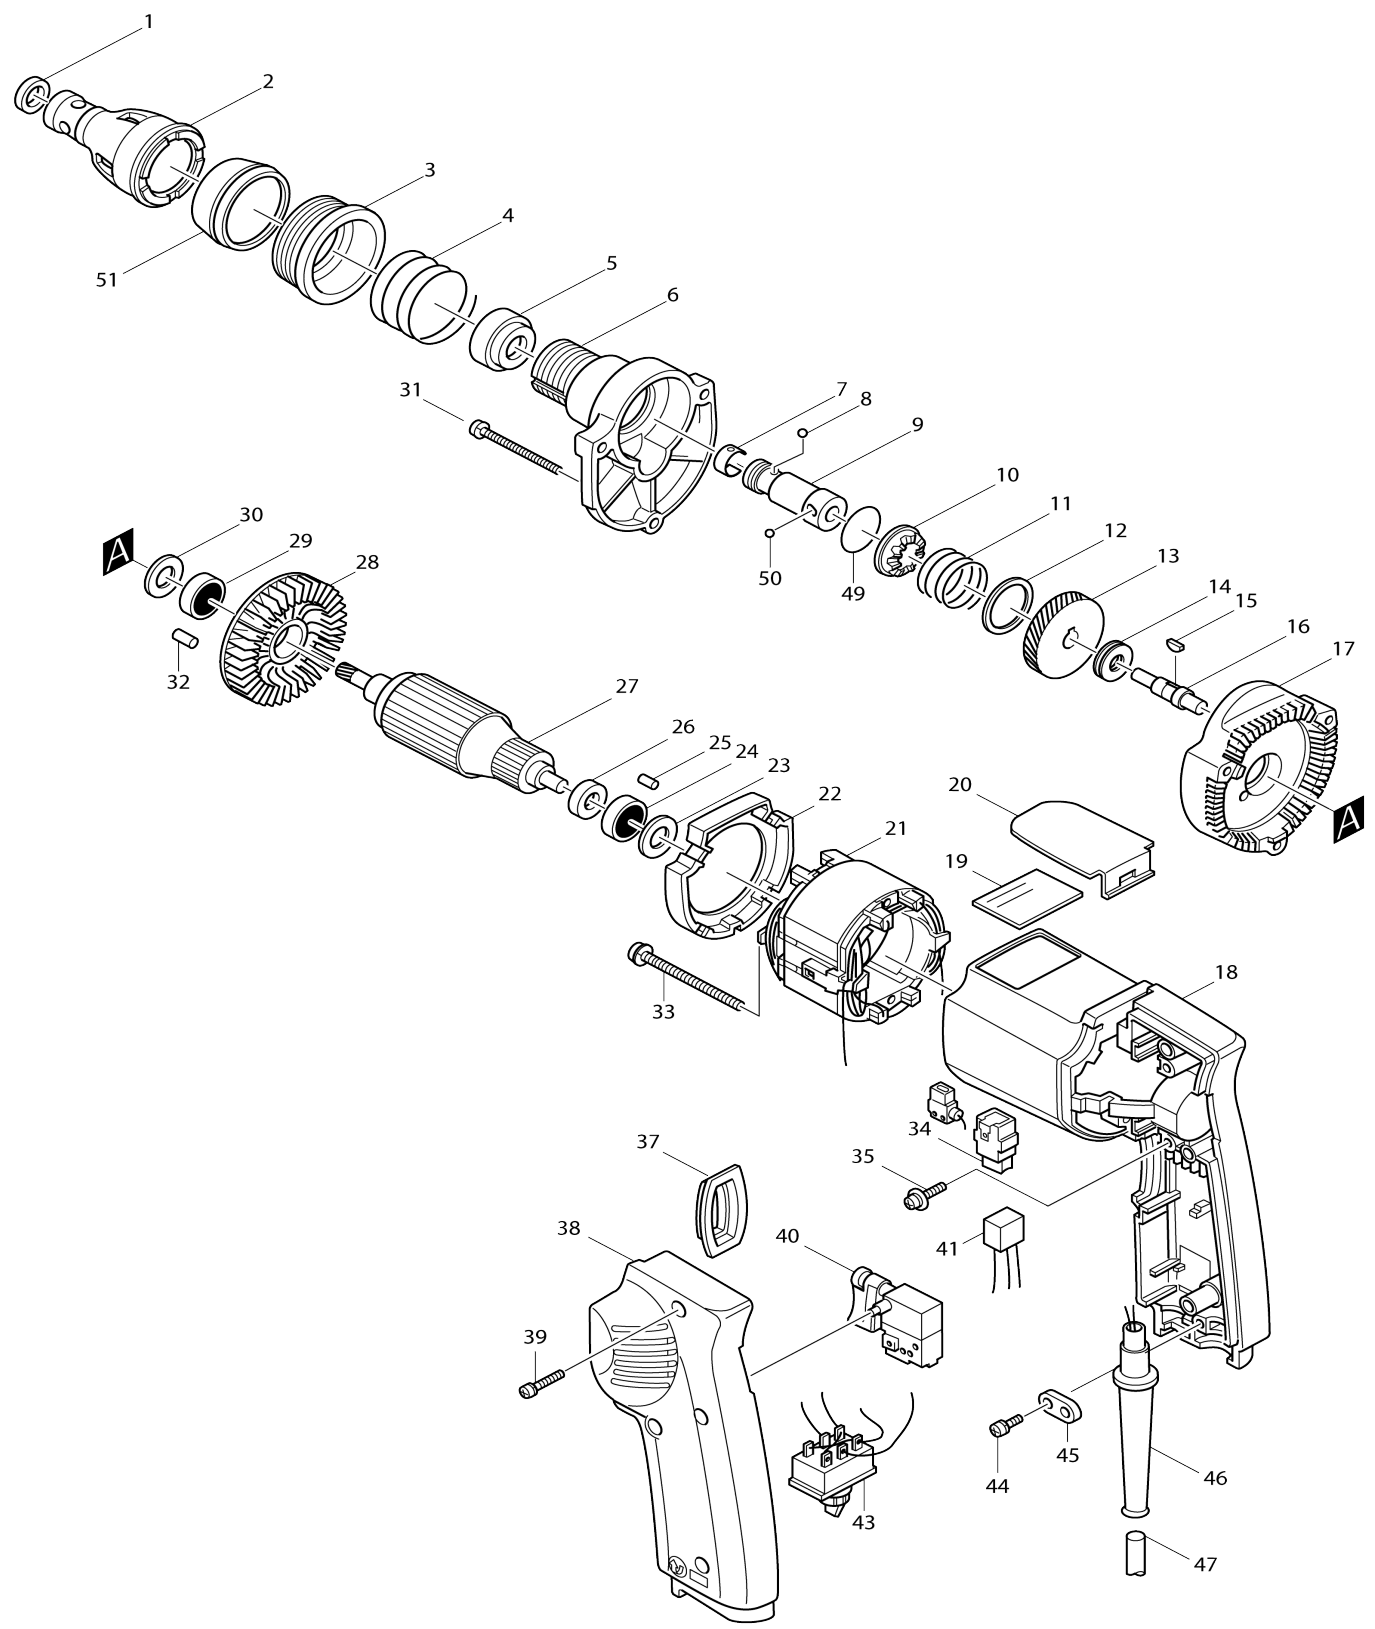

Model No.6820V DRYWALL SCREWDRIVER

Model No.6820V DRYWALL SCREWDRIVER

Item No.	Parts No.	Description	Interchangeability	Q'ty	New/Old	Note1	Note2
001	261058-6	SPONGE WASHER 11		1			
002-1	122450-0	LOCATOR ASS'Y		1			
C10	415053-0	LOCATOR		1			
C20	152407-7	STOPPER COMPLETE		1			
D10		INC. 1					
003-1	415199-2	LOCK RING		1			
004	231280-9	COMPRESSION SPRING 32		1			
005	421315-6	FLINGER		1			
006	157727-4	GEAR HOUSING		1			
C10	214154-9	PLANE BEARING 14		1			
007	232050-9	LEAF SPRING		1			
008	216001-0	STEEL BALL 3.5		1			
009	134436-2	SPINDLE		1			
C10	214021-8	PLANE BEARING 5		1			
D10		INC. 7,8					
010	223075-4	CLUTCH CAM		1			
011	231434-8	COMPRESSION SPRING 22		1			
012	253341-5	THIN WASHER 22		2			
013	221753-0	HELICAL GEAR 46		1			
014	212057-1	THRUST NEEDLE BEARING 1023		1			
015	254031-3	WOODRUFF KEY 3		1			
016	322142-3	GEAR SHAFT		1			
017	157726-6	GEAR HOUSING COVER		1			
C10	214012-9	PLANE BEARING 6		1			
D10		INC. 32					
018	157725-8	MOTOR HOUSING		1			
D10		INC. 25					
019	855890-4	NAME PLATE 6820V		1			
020	343407-0	HOOK		1			
021E_	639306-5	FIELD 220V		1			
022	410923-8	BAFFLE PLATE		1			
023	253192-6	FLAT WASHER 14		1			
024	211028-5	BALL BEARING 627LB		1			
025	263014-2	RUBBER PIN 4		1			
026	681614-0	INSULATION WASHER		1			
027C2	511768-8	ARMATURE ASS'Y 220V		1			
D11		INC. 24,26,28,29					
028-2	241881-5	FAN 52		1			
029	211033-2	BALL BEARING 608LB		1	*		
029-1	211031-6	BALL BEARING 608LLB	O	1			
030	253192-6	FLAT WASHER 14		1			
031	911173-3	PAN HEAD SCREW M4X45		3			
032	263002-9	RUBBER PIN 4		1			
033-3	911581-8	PAN HEAD SCREW M4X55		2			
034B_	191950-1	CARBON BRUSH CB-415		1	*		
034B1	195012-7	CARBON BRUSH SET CB-415	O	1			
035	911124-6	PAN HEAD SCREW M4X14		1			