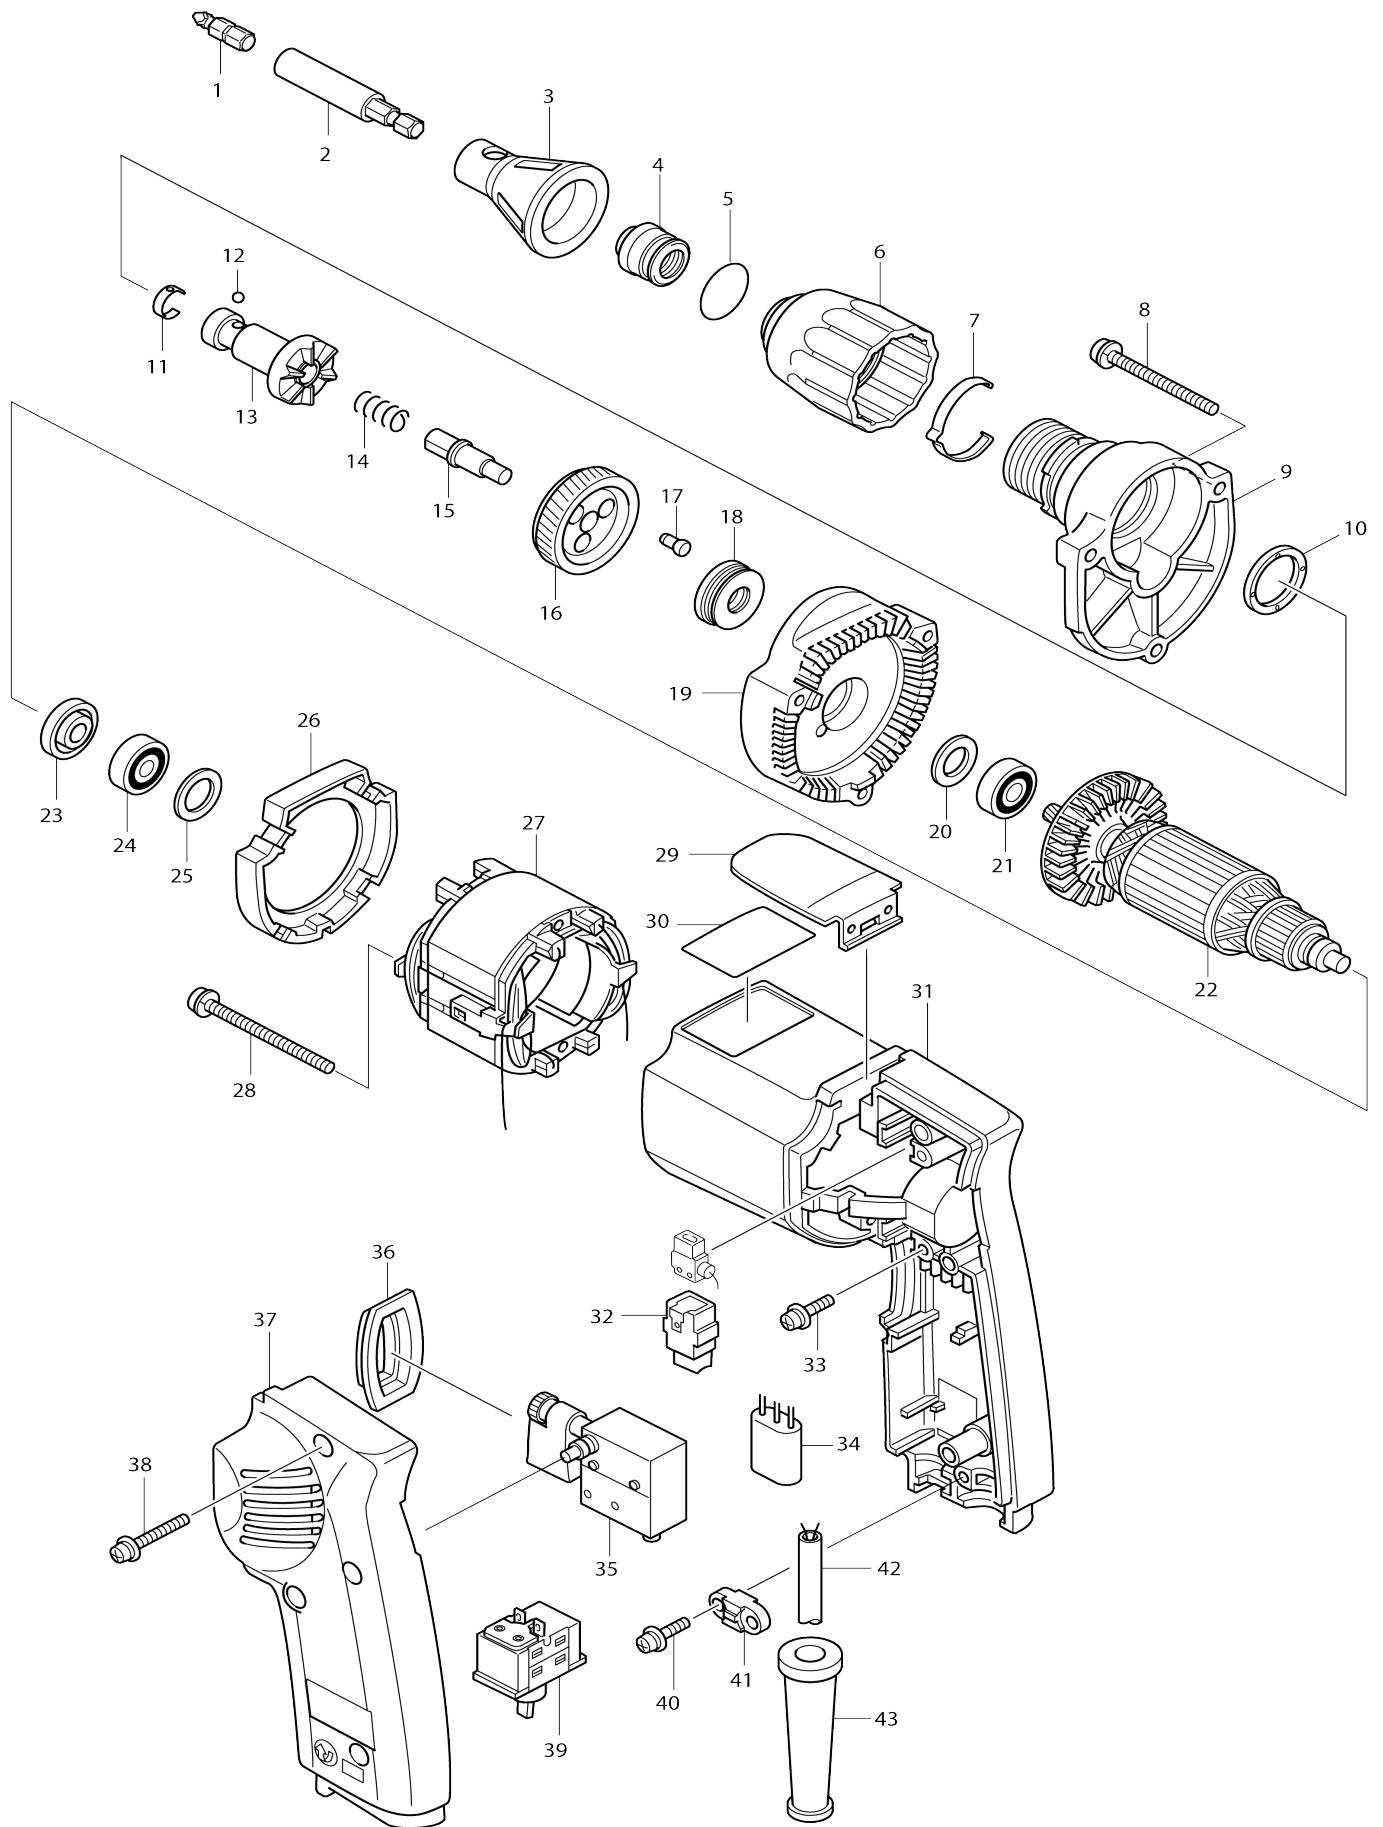

Model No.6822 DRYWALL SCREWDRIVER

Model No.6822 DRYWALL SCREWDRIVER

Item No.	Parts No.	Description	Interchangeability	Q'ty	New/Old	Note1	Note2
001	784211-2	PHILLIPS INSERT BIT 2-25		1	*		
001-1	784261-7	+BIT 2-25	O	1			
002	784807-9	MAGNETIC CONNECT BIT 6.35-60		1	*		
002-1	784811-8	MAGNETIC CONNECT BIT 6.35-60	O	1			
003	151561-4	LOCATOR COMPLETE		1			
004	421631-6	DUST SEAL RING		1			
005	213373-4	O RING 22		1			
006	416756-9	LOCK RING		1			
007	232154-7	LEAF SPRING		1	*		
007-1	232154-7	LEAF SPRING	<	1			
008	911173-3	PAN HEAD SCREW M4X45		3			
009	151562-2	GEAR HOUSING COMPLETE		1			
010	421392-8	RING 20		1			
011	232050-9	LEAF SPRING		1			
012	216001-0	STEEL BALL 3.5		1			
013	223107-7	SPINDLE		1			
014	233126-5	COMPRESSION SPRING 6		1			
015	268034-1	PIN 8		1	*		
015-1	256699-1	PIN 8	S	1			
016	226444-8	HELICAL GEAR 46		1			
017	256439-7	PIN 4		3	*		
017-1	256467-2	SHOULDER PIN 4	O	3			
018	212951-7	THRUST NEEDLE BEARING 1023		1	*		
018-1	212047-4	THRUST NEEDLE BEARING 821	S	1			
019	150997-4	GEAR HOUSING COVER COMPLETE		1	*		
C10	263002-9	RUBBER PIN 4		1	*		
019-1	152909-3	GEAR HOUSING COVER COMPLETE	S	1			
C10	263002-9	RUBBER PIN 4		1			
020	253192-6	FLAT WASHER 14		1			
021	211031-6	BALL BEARING 608LLB		1			
022B_	511768-8	ARMATURE ASS'Y 220V		1			
C10	241881-5	FAN 52		1			
D10		INC. 21,23,24					
023	681614-0	INSULATION WASHER		1			
024	211026-9	BALL BEARING 627LLB		1	*		
024-1	210025-8	BALL BEARING 627LLB	O	1			
025	253192-6	FLAT WASHER 14		1			
026	410923-8	BAFFLE PLATE		1			
027E_	639306-5	FIELD 220V		1			
028	911581-8	PAN HEAD SCREW M4X55		2			
029	343407-0	HOOK		1			
030	851360-1	NAME PLATE 6822		1			
031	157725-8	MOTOR HOUSING		1			
C10	263014-2	RUBBER PIN 4		1			
032A_	191950-1	CARBON BRUSH CB-415		1	*