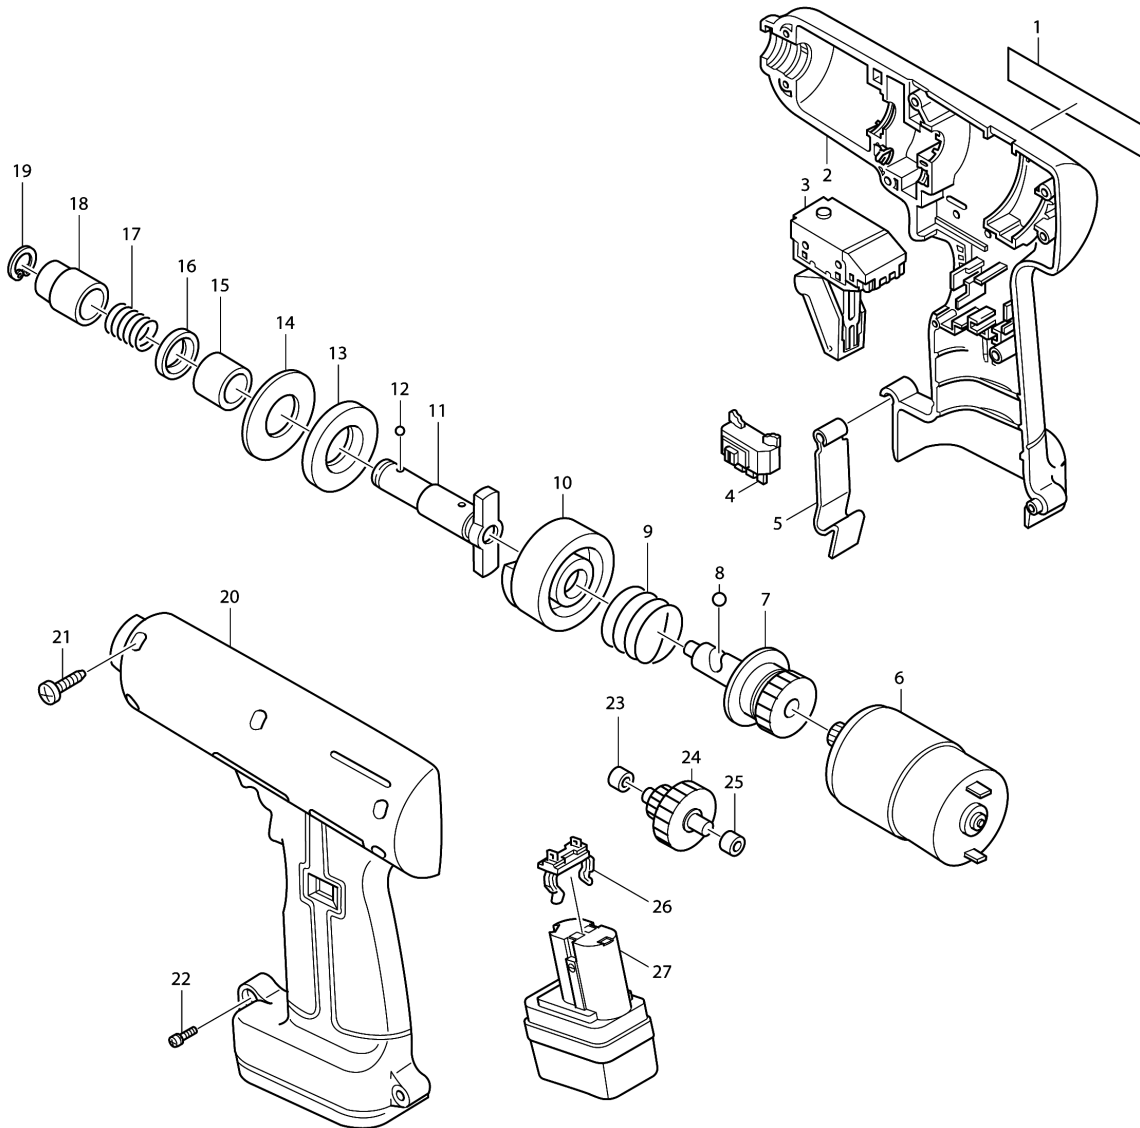

Model No.6901VD CORDLESS IMPACT DRIVER

Model No.6901VD CORDLESS IMPACT DRIVER

Item	Parts No.	Description	I/C	Qty	New/Old	Opt. 1	Opt. 2	Note
001	856437-7	NAME PLATE 6901VD		1				
002	182230-6	HOUSING SET		1				
D10		INC 20						
003-1	651355-2	SWITCH C3BE-AJ		1				
004	651898-4	SWITCH C3BC-SH		1				
005	343579-1	SET PLATE		1				
006	629577-2	DC MOTOR 9.6V		1				
C10	221882-9	SPUR GEAR 15		1				
007	153189-4	SPINDLE COMPLETE		1				
008	216011-7	STEEL BALL 5.6		2				
009	231463-1	COMPRESSION SPRING 24		1				
010	322259-2	HAMMER		1				
011-1	322319-0	ANVIL N		1				
012-1	216001-0	STEEL BALL 3.5		2				
013-1	261099-2	NYLON WASHER 14	O	1				
014	261075-6	RUBBER WASHER 20		1				
015	257629-5	SLEEVE 14		1				
016	213151-2	OIL SEAL 14		1				
017	231421-7	COMPRESSION SPRING 13		1				
018	322300-1	SLEEVE		1				
019	961072-9	RETAINING RING S-12		1				
020	182230-6	HOUSING SET		1				
D10		INC 2						
021	265925-7	TAPPING SCREW BT4X20		8				
022	911138-5	PAN HEAD SCREW M4X20		1				
023	214027-6	PLANE BEARING 4		1				
024	226085-0	GEAR COMPLETE 15-51		1				
025	214027-6	PLANE BEARING 4		1				
026-1	643918-8	BATTERY HOLDER		1				
027	192019-4	BATTERY 9100 SET		1				
A01	784203-1	PHILLIPS BIT 2-65		1	*			
A01-1	784203-1	PHILLIPS BIT 2-65	O	1	*			
A01-2	784203-1	PHILLIPS BIT 2-65	O	1				
A02	784209-9	PHILLIPS BIT 3-65		1	*			
A03	322279-6	BIT PIECE		1	*			
A04-1	182206-3	STEEL CARRYING CASE		1	*			
A04-2	182206-3	STEEL CARRYING CASE	O	1				
A05	414938-7	BATTERY COVER		1				

Please order the parts with part number.

Print Date 9/10/2023