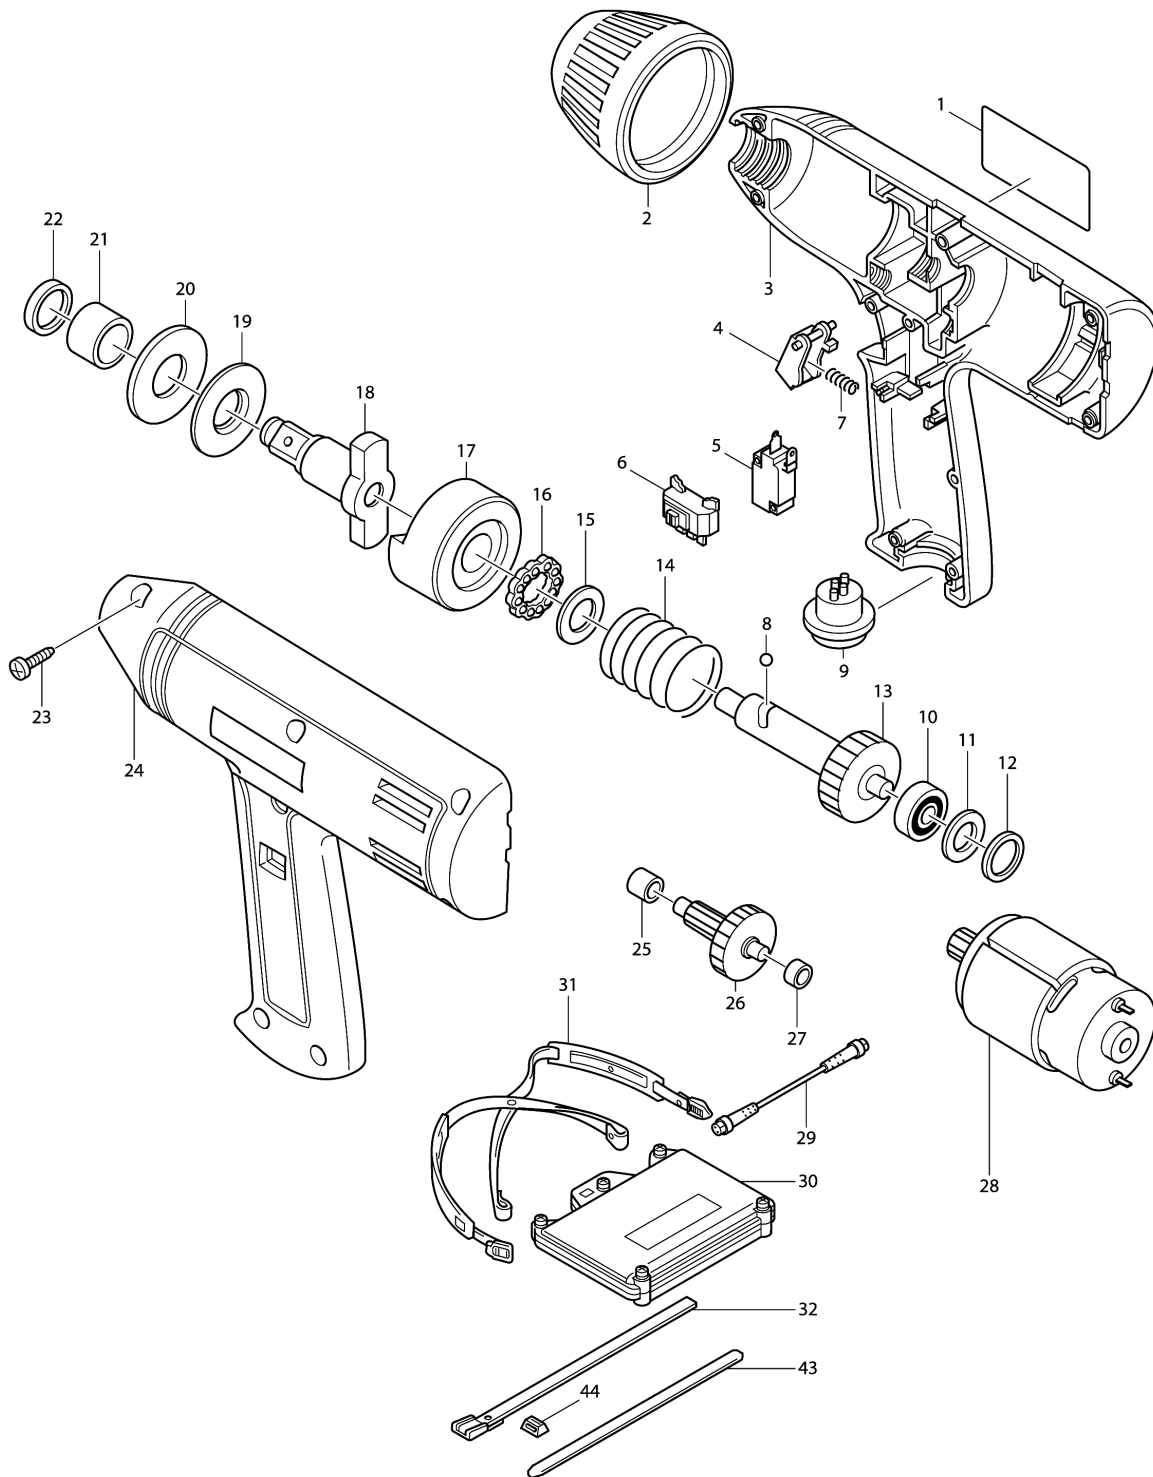

# Model No.6902D CORDLESS IMPACT WRENCH

Model No.6902D CORDLESS IMPACT WRENCH

Item	Parts No.	Description	I/C	Qty	New/Old	Opt. 1	Opt. 2	Note
001	856342-8	NAME PLATE 6902D		1				
002	421355-4	BUMPER		1				
003	182219-4	HOUSING SET		1				
D10		INC. 24						
004	414357-7	SWITCH LEVER		1				
005	651891-8	SWITCH V-15-3A6		1				
006	651898-4	SWITCH C3BC-SH		1				
007	231476-2	COMPRESSION SPRING 3		1				
008	216011-7	STEEL BALL 5.6		2				
009	655408-9	INLET		1				
010	210007-0	BALL BEARING 608VV		1				
011	253707-9	FLAT WASHER 16		1				
012	213261-5	O RING 17		1				
013	153185-2	SPINDLE COMPLETE		1				
014	231472-0	COMPRESSION SPRING 20		1				
015	216203-8	WASHER 1528		1				
016	211229-5	THRUST BALL BEARING 1528		1				
017	322253-4	HAMMER		1				
018	322275-4	ANVIL		1	*			
018-1	324255-6	ANVIL	<	1				
019	267054-2	FLAT WASHER 18		1				
020	261079-8	RUBBER WASHER 18		1				
021	257623-7	SLEEVE 18		1				
022	213257-6	OIL SEAL 18		1				
023	265925-7	TAPPING SCREW BT4X20		8				
024	182219-4	HOUSING SET		1				
D10		INC. 3						
025	214012-9	PLANE BEARING 6		1				
026	226089-2	GEAR COMPLETE 13-38		1				
027	214017-9	PLANE BEARING 5		1				
028	629591-8	DC MOTOR 14.4V		1				
C10	221975-2	SPUR GEAR 11		1				
029-1	661974-6	COUPLING CORD		1				
030E1	192348-5	BATTERY 1402 SET		1	*			
C10	652590-5	OVER CURRENT RELAY		1	*			
D10		INC.29,31,32,43,44			*			
030E2	192344-3	BATTERY 1402 SET	<	1				
C10	652590-5	OVER CURRENT RELAY		1				
D10		INC.29,31,32,43,44						
031-1	163318-1	SHOULDER STRAP		1				
032-1	163315-7	WAIST BELT		1				
043	444015-1	ADJUST BELT		1				
044	414755-5	SQUARE RING		1				
A01-2	182388-1	STEEL CARRYING CASE		1	*			
C10	819033-2	MAKITA LABEL		1	*			