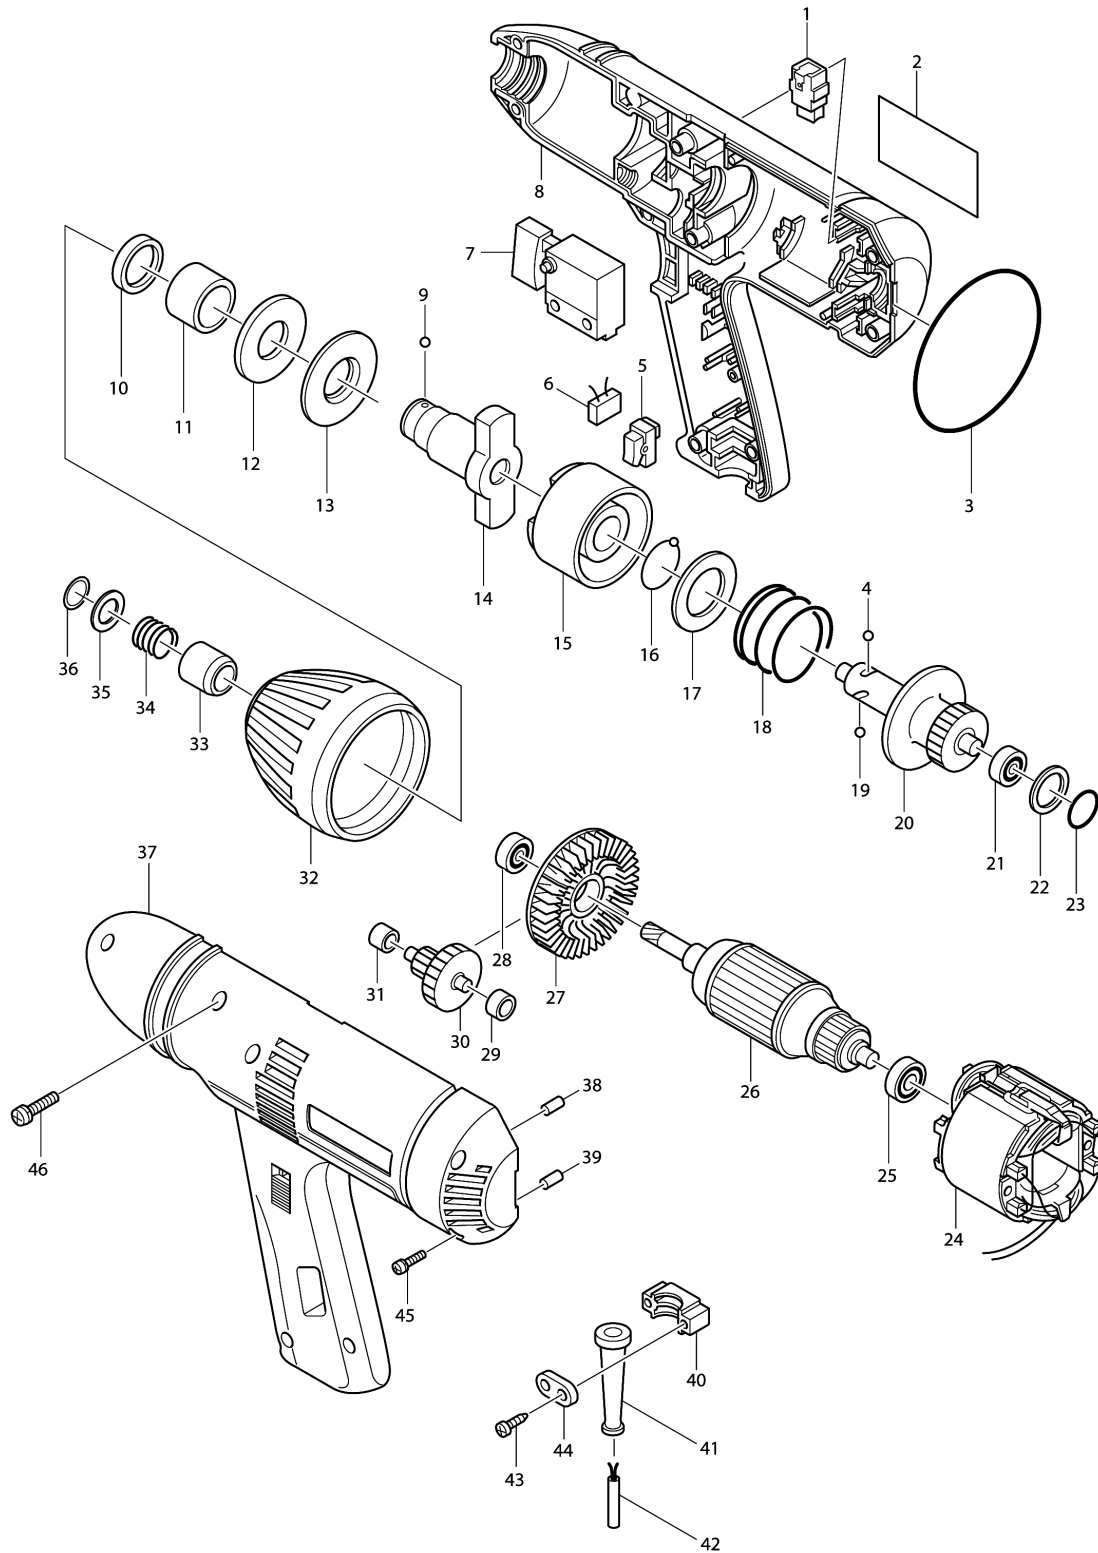

Model No.6904V IMPACT DRIVER