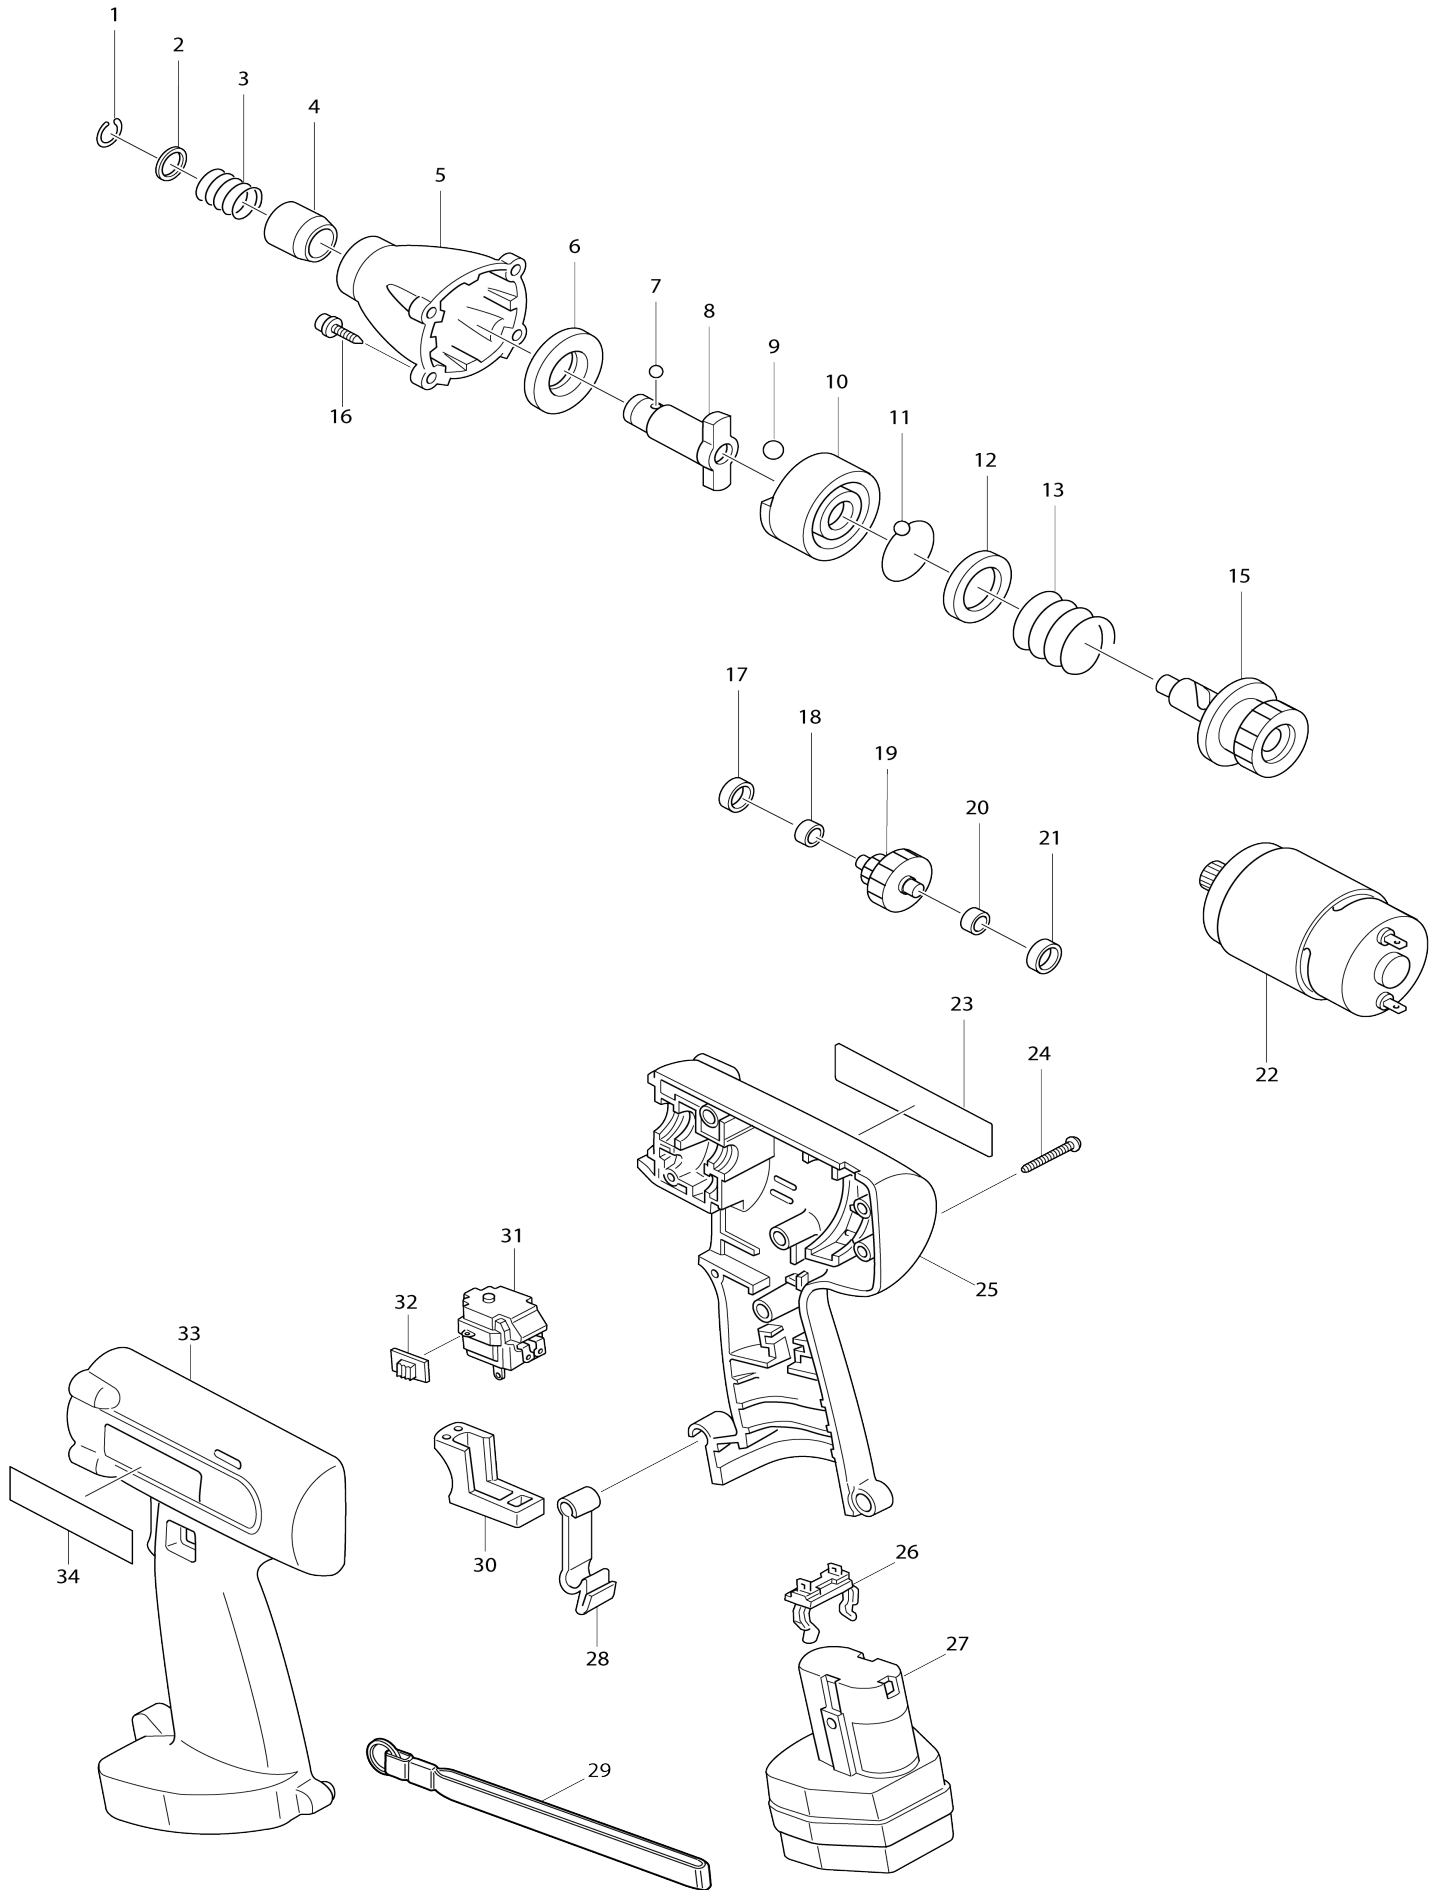

# Model No.6913D CORDLESS IMPACT DRIVER

Model No.6913D CORDLESS IMPACT DRIVER

Item No.	Parts No.	Description	Interchangeability	Q'ty	New/Old	Note1	Note2
001	231951-8	RING SPRING 11		1			
002	267085-1	FLAT WASHER 12		1			
003	233005-7	COMPRESSION SPRING 13		1			
004	322434-0	SLEEVE		1	*		
004-1	324420-7	SLEEVE	O	1			
005	152472-6	HAMMER CASE COMPLETE		1			
C10	257665-1	SLEEVE 14		1			
006	261099-2	NYLON WASHER 14		1			
007	216001-0	STEEL BALL 3.5		2			
008A_	322754-2	ANVIL		1	*		
008A1	324267-9	ANVIL M	<	1			
009	216011-7	STEEL BALL 5.6		2			
010	322706-3	HAMMER		1			
011	216001-0	STEEL BALL 3.5		24			
012	267126-3	FLAT WASHER 22		1			
013	233130-4	COMPRESSION SPRING 24		1			
015	153231-1	SPINDLE COMPLETE		1			
C10	226294-1	SPUR GEAR 37		1			
016	266045-0	TAPPING SCREW 4X20		4			
017	165091-9	RUBBER SLEEVE 8		1			
018	214031-5	PLANE BEARING 4		1			
019	226127-0	GEAR COMPLETE 13-47		1			
020	214031-5	PLANE BEARING 4		1			
021	165091-9	RUBBER SLEEVE 8		1			
022	629686-7	DC MOTOR 12V		1			
C10	221882-9	SPUR GEAR 15		1			
023	857563-5	NAME PLATE 6913D		1			
024	265995-6	TAPPING SCREW 4X18		8			
025	182679-0	HOUSING SET		1			
D10		INC. 33					
026	643918-8	BATTERY HOLDER		1			
027-1	192536-4	BATTERY 1202 SET		1			
028	344121-1	SET PLATE		1			
030	415671-4	SWITCH LEVER		1			
031	651909-5	SWITCH C3KE		1	*		
031-1	650500-6	SWITCH	O	1			
032	414740-8	LEVER		1			
033	182679-0	HOUSING SET		1			
D10		INC. 25					
034	819063-3	MAKITA LABEL		1			
A01	414938-7	BATTERY COVER		1			
A03	824441-4	PLASTIC CARRYING CASE		1			
C10	182935-8	SLIDE LATCH (R.L) SET		1			

Please state Parts No. when your order.

Print Date 10/09/2023