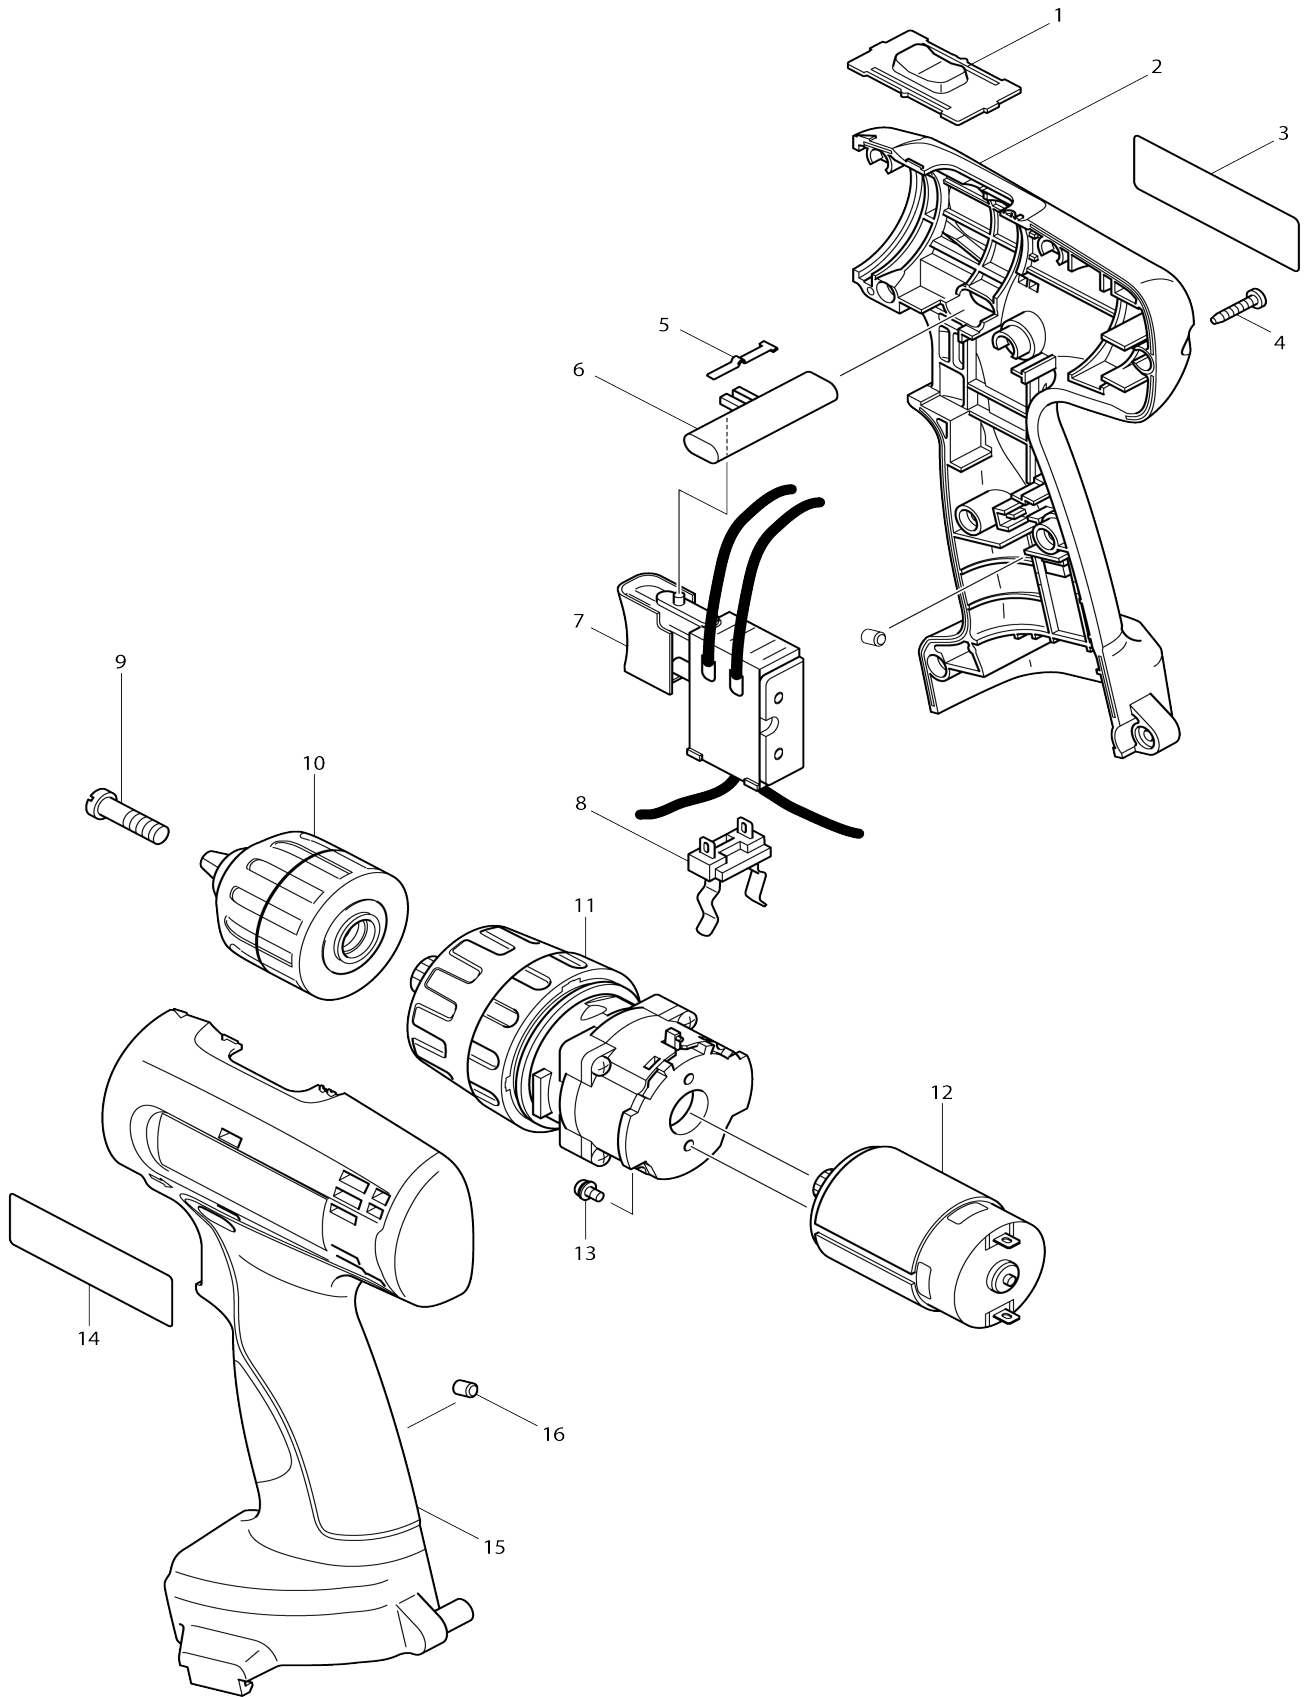

Model No.8270D CORDLESS PERCUSSN-DRIVER DRILL

Model No.8270D CORDLESS PERCUSSN-DRIVER DRILL

Item No.	Parts No.	Description	Interchangability	Q'ty	New/Old	Note1	Note2
001	125102-2	SPEED CHANGE LEVER ASS'Y		1			
002	183794-3	HOUSING SET		1	*		
D10		INC. 14,15					
002-1	183823-2	HOUSING SET	<	1			
D10		INC. 15					
003	860977-9	NAME PLATE 8270D		1	*		
003-1	860977-9	NAME PLATE 8270D	<	1			
004	266130-9	TAPPING SCREW BIND PT 3X16		9			
005	232182-2	LEAF SPRING		1			
006	417283-9	F/R CHANGE LEVER		1			
007	650556-9	SWITCH C3NA-1-M1		1			
008	643909-9	BATTERY HOLDER		1			
009	251468-5	- FLAT HEAD SCREW M6X22		1			
010	763187-6	KEYLESS DRILL CHUCK 10		1			
011	125259-9	GEAR ASS'Y		1			
012	629821-7	DC MOTOR		1			
013	911003-8	PAN HEAD SCREW M3X6		2			
014	819001-5	MAKITA LABEL		1	*		
015	183794-3	HOUSING SET		1	*		
D10		INC. 2,14					
015-1	183823-2	HOUSING SET	<	1			
D10		INC. 2					
016	263024-9	RUBBER PIN 4		2			
A01	414938-7	BATTERY COVER		2			
A02	***DC1414	DC1414 BATTERY CHARGER		1			
A03	192597-4	BATTERY 1222 SET		2			
A04	784636-0	+ - BIT 2-65		1			
A05	824635-1	PLASTIC CARRYING CASE		1			
C10	186347-7	SLIDE LATCH SET		1			
C20	819143-5	MAKITA LABEL		1			
A03	784636-0	+ - BIT 2-65		1			
A04	824635-1	PLASTIC CARRYING CASE		1	*		
C10	186347-7	SLIDE LATCH SET		1	*		
C20	819143-5	MAKITA LABEL		1	*		
A04-1	824652-1	PLASTIC CARRYING CASE	<	1			
C10	186347-7	SLIDE LATCH SET		1			
C20	819143-5	MAKITA LABEL		1			
A05	193981-6	BATTERY PA12 SET		3			

Please state Parts No. when your order.

Print Date 10/09/2023