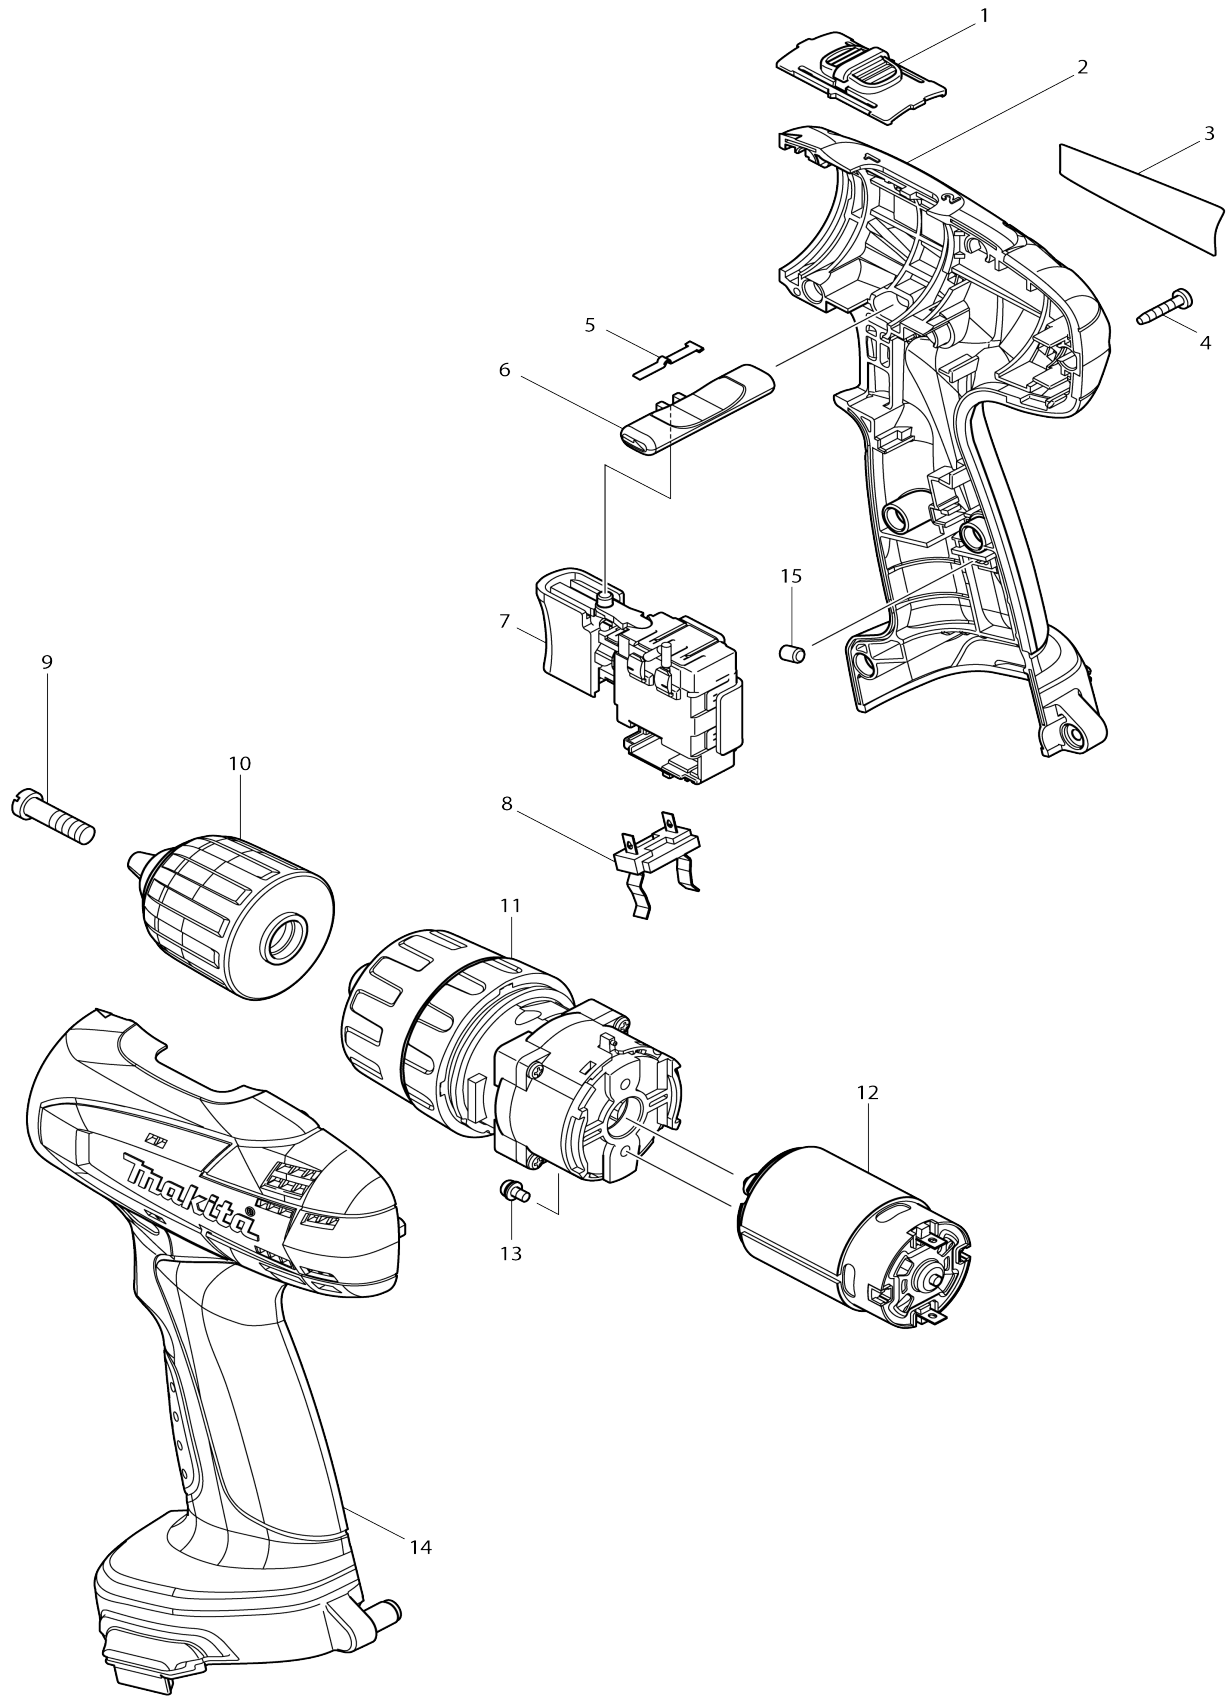

Model No.8271D CORDLESS HAMMER DRIVER DRILL

Model No.8271D CORDLESS HAMMER DRIVER DRILL

Item No.	Parts No.	Description	Interchangability	Q'ty	New/Old	Note1	Note2
001	125310-5	SPEED CHANGE LEVER ASS'Y		1			
C10	231433-0	COMPRESSION SPRING 4		2			
002	188511-6	HOUSING SET		1	*		
D10		INC. 14					
002-1	187300-6	HOUSING SET	<	1			
D10		INC. 14					
003	865205-7	8271D NAME PLATE		1			
004	266130-9	TAPPING SCREW BIND PT 3X16		9			
005	232182-2	LEAF SPRING		1			
006	450584-2	F/R CHANGE LEVER		1			
007	650601-0	SWITCH TG563FSB-2		1	*		
007-1	650601-0	SWITCH TG563FSB-2	O	1	*		
007-2	650663-8	SWITCH TG563FSB-2	<	1	*		
007-3	650672-7	SWITCH TG563FSB-2	<	1			
008	643909-9	BATTERY HOLDER		1			
009	251468-5	- FLAT HEAD SCREW M6X22		1			
010	766003-1	KEYLESS DRILL CHUCK 10		1	*		
010-1	763229-6	KEYLESS DRILL CHUCK 10	<	1			
011	125484-2	GEAR ASS'Y		1			
012	629821-7	DC MOTOR		1			
013	911003-8	PAN HEAD SCREW M3X6		2			
014	188511-6	HOUSING SET		1	*		
D10		INC. 2					
014-1	187300-6	HOUSING SET	<	1			
D10		INC. 2					
015	263024-9	RUBBER PIN 4		2			
A01	784636-0	+ - BIT 2-65		1			
A02	414938-7	BATTERY COVER		2			
A03	***DC1414	DC1414 BATTERY CHARGER		1			
A04	192597-4	BATTERY 1222 SET		2			
A05	824852-3	PLASTIC CARRYING CASE		1			
C10	163455-1	LATCH		2			
E02	688165-4	LINE FILTER		1			
E03	688164-6	LINE FILTER		1			
A04	193981-6	BATTERY PA12 SET		3			

Please state Parts No. when your order.

Print Date 10/09/2023