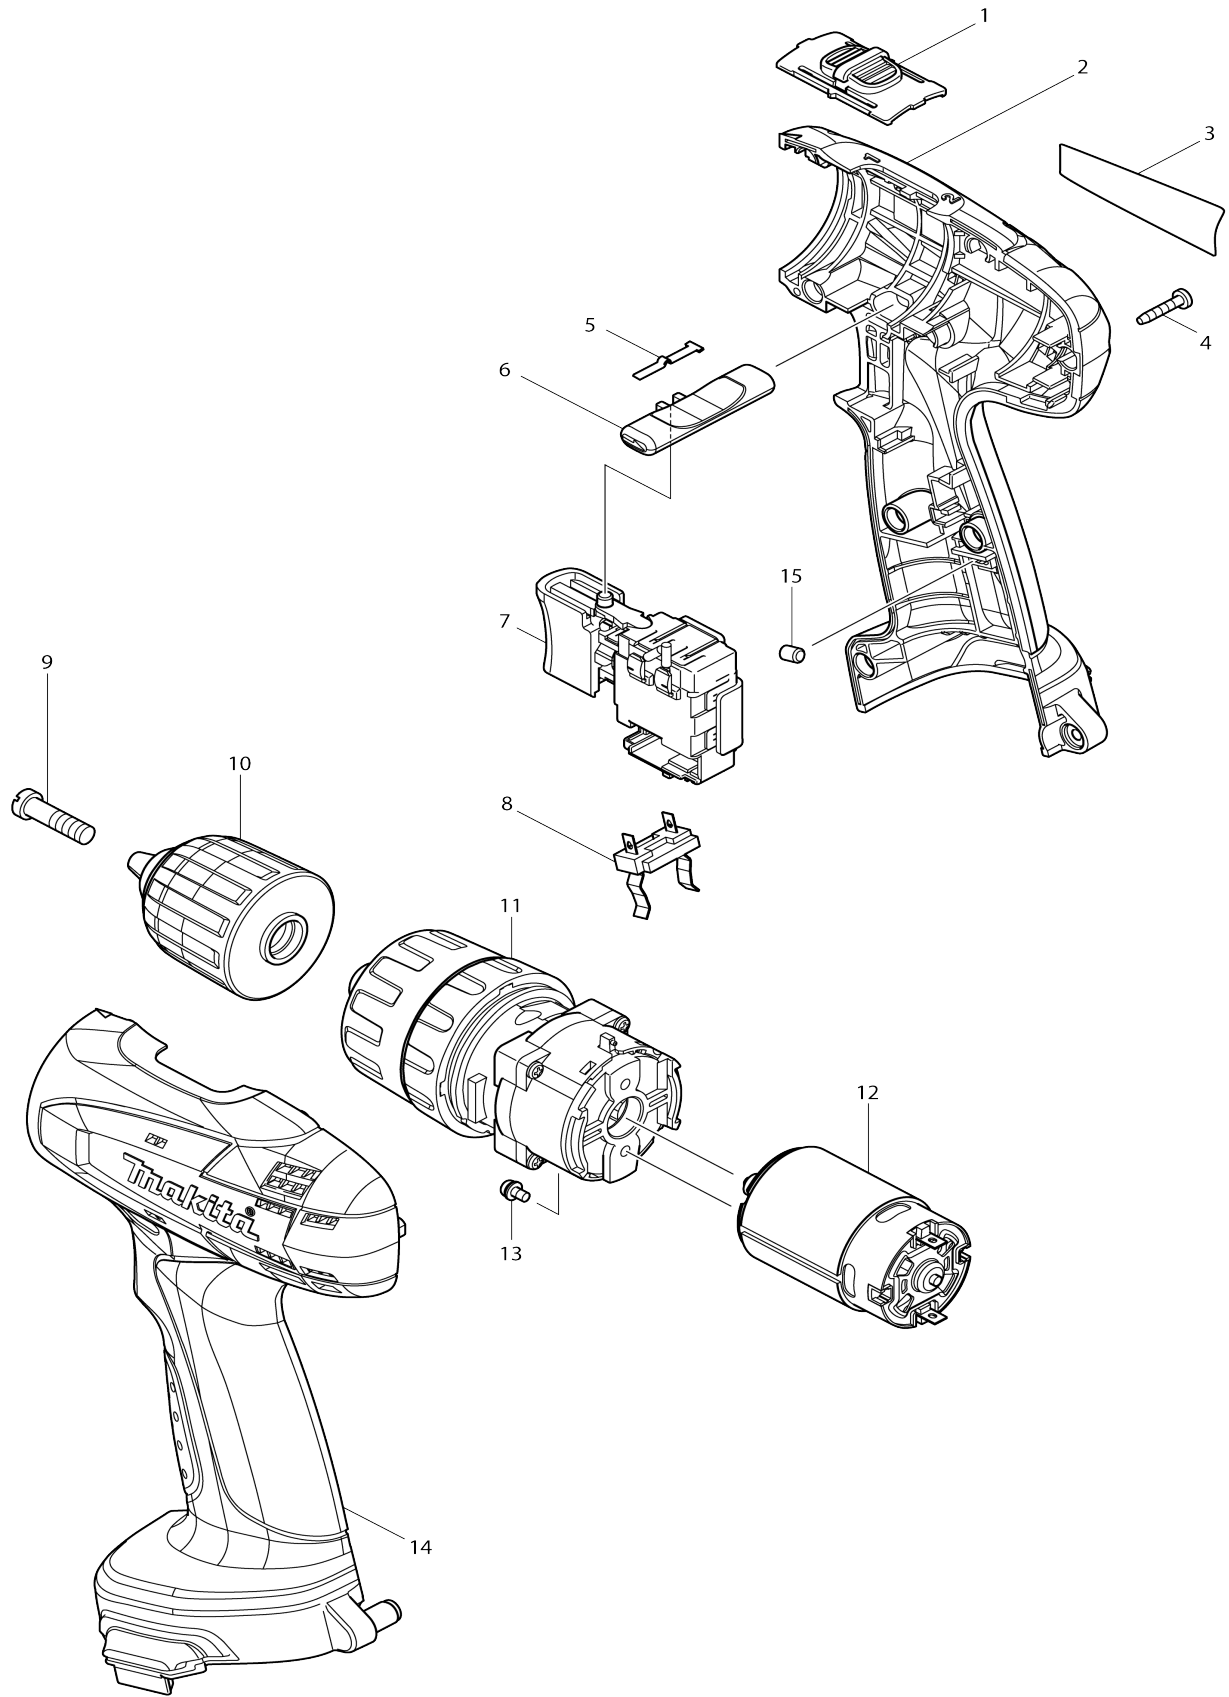

Model No.8271D CORDLESS HAMMER DRIVER DRILL

Model No.8271D CORDLESS HAMMER DRIVER DRILL

Item No.	Parts No.	Description	Interchangability	Q'ty	New/Old	Note1	Note2
001	125310-5	SPEED CHANGE LEVER ASS'Y		1			
C10	231433-0	COMPRESSION SPRING 4		2			
002	188511-6	HOUSING SET		1	*		
D10		INC. 14					
002-1	187300-6	HOUSING SET	<	1			
D10		INC. 14					
003	865205-7	8271D NAME PLATE		1			
004	266130-9	TAPPING SCREW BIND PT 3X16		9			
005	232182-2	LEAF SPRING		1			
006	450584-2	F/R CHANGE LEVER		1			
007	650601-0	SWITCH TG563FSB-2		1	*		
007-1	650601-0	SWITCH TG563FSB-2	O	1	*		
007-2	650663-8	SWITCH TG563FSB-2	<	1	*		
007-3	650672-7	SWITCH TG563FSB-2	<	1			
008	643909-9	BATTERY HOLDER		1			
009	251468-5	- FLAT HEAD SCREW M6X22		1			
010	766003-1	KEYLESS DRILL CHUCK 10		1	*		
010-1	763229-6	KEYLESS DRILL CHUCK 10	<	1			
011	125484-2	GEAR ASS'Y		1			
012	629821-7	DC MOTOR		1			
013	911003-8	PAN HEAD SCREW M3X6		2			
014	188511-6	HOUSING SET		1	*		
D10		INC. 2					
014-1	187300-6	HOUSING SET	<	1			
D10		INC. 2					
015	263024-9	RUBBER PIN 4		2			
A01	784636-0	+ - BIT 2-65		1			
A02	414938-7	BATTERY COVER		2			
A03	***DC1414	DC1414 BATTERY CHARGER		1			
A04	192597-4	BATTERY 1222 SET		2			
A05	824852-3	PLASTIC CARRYING CASE		1			
C10	163455-1	LATCH		2			
E02	688165-4	LINE FILTER		1			
E03	688164-6	LINE FILTER		1			
A04	193981-6	BATTERY PA12 SET		3			

Please state Parts No. when your order.

Print Date 10/24/2023