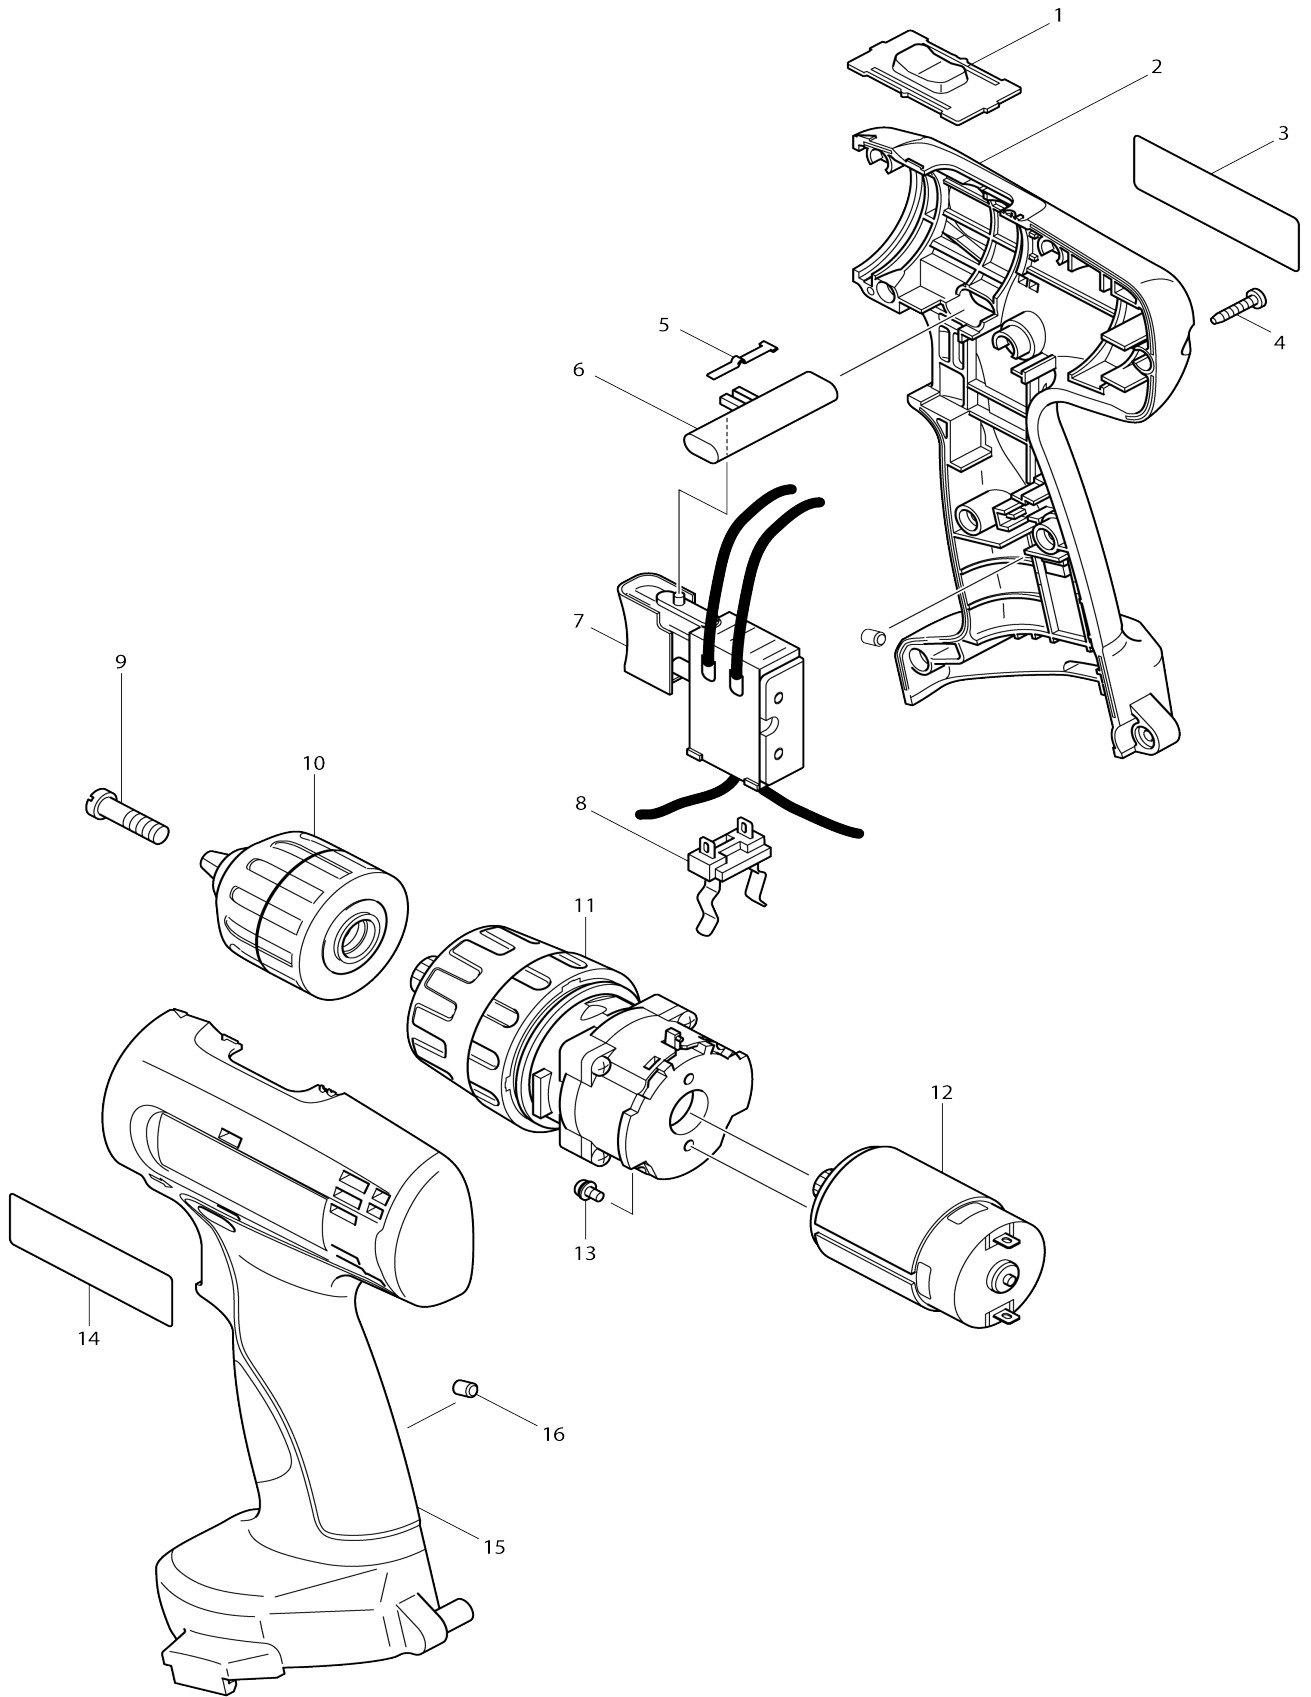

Model No.8280D CORDLESS PERCUSSN-DRIVER DRILL

Model No.8280D CORDLESS PERCUSSN-DRIVER DRILL

Item No.	Parts No.	Description	Interchangability	Q'ty	New/Old	Note1	Note2
001	125102-2	SPEED CHANGE LEVER ASS'Y		1			
002	183795-1	HOUSING SET		1	*		
D10		INC. 14,15					
002-1	183824-0	HOUSING SET	<	1			
D10		INC. 15					
003	860978-7	NAME PLATE 8280D		1	*		
003-1	860978-7	NAME PLATE 8280D	<	1			
004	266130-9	TAPPING SCREW BIND PT 3X16		9			
005	232182-2	LEAF SPRING		1			
006	417283-9	F/R CHANGE LEVER		1			
007	650556-9	SWITCH C3NA-1-M1		1			
008	643909-9	BATTERY HOLDER		1			
009	251468-5	- FLAT HEAD SCREW M6X22		1			
010	763187-6	KEYLESS DRILL CHUCK 10		1			
011	125259-9	GEAR ASS'Y		1			
012	629823-3	DC MOTOR		1			
013	911003-8	PAN HEAD SCREW M3X6		2			
014	819001-5	MAKITA LABEL		1	*		
015	183795-1	HOUSING SET		1	*		
D10		INC. 2,14					
015-1	183824-0	HOUSING SET	<	1			
D10		INC. 2					
016	263024-9	RUBBER PIN 4		2			
A01	414938-7	BATTERY COVER		2			
A02	***DC1414	DC1414 BATTERY CHARGER		1			
A03	784636-0	+/- BIT 2-65		1			
A04	824581-8	PLASTIC CARRYING CASE		1			
C10	417059-4	LATCH		2			
A05	192752-8	ML140 RECHARGEABLE FLASHLIGHT		1			
A06	345261-8	HOOK PLATE		2			
A07	417926-3	STRAP G0970200500		1			
A08	193985-8	BATTERY PA14 SET		2			
A04	824635-1	PLASTIC CARRYING CASE		1			
C10	186347-7	SLIDE LATCH SET		1			
C20	819143-5	MAKITA LABEL		1			
A05	192600-1	HIGH CAPACITY BATTERY 1422 SET		2			

Please state Parts No. when your order.

Print Date 10/09/2023