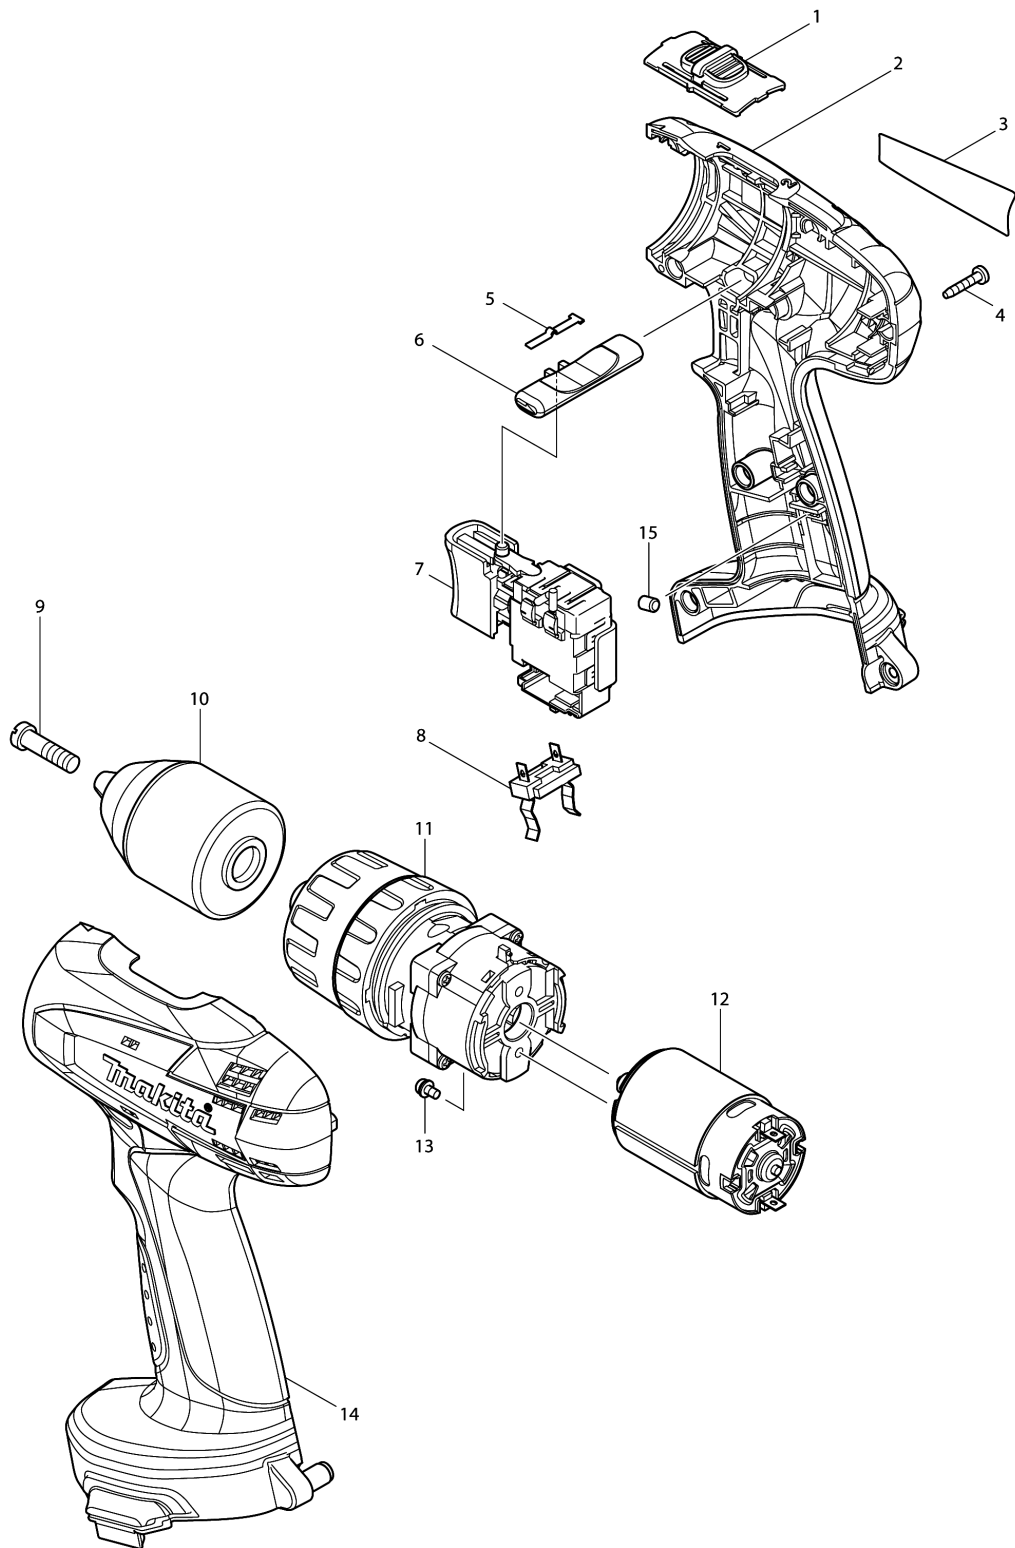

Model No.8381D CORDLESS HAMMER DRIVER DRILL

Model No.8381D CORDLESS HAMMER DRIVER DRILL

Item	Parts No.	Description	I/C	Qty	New/Old	Opt. 1	Opt. 2	Note
001	125310-5	SPEED CHANGE LEVER ASS'Y		1				
C10	231433-0	COMPRESSION SPRING 4		2				
002	188512-4	HOUSING SET		1	*			
D10		INC. 14			*			
002-1	187301-4	HOUSING SET	<	1				
D10		INC. 14						
003	865196-2	8381D NAME PLATE		1				
004	266130-9	TAPPING SCREW BIND PT 3X16		9				
005	232182-2	LEAF SPRING		1				
006	450584-2	F/R CHANGE LEVER		1				
007	650601-0	SWITCH TG563FSB-2		1	*			
007-1	650601-0	SWITCH TG563FSB-2	O	1	*			
007-2	650663-8	SWITCH TG563FSB-2	<	1	*			
007-3	650672-7	SWITCH TG563FSB-2	<	1				
008	643909-9	BATTERY HOLDER		1				
009	251468-5	- FLAT HEAD SCREW M6X22		1				
010	766004-9	KEYLESS DRILL CHUCK 13		1	*			
010-1	766004-9	KEYLESS DRILL CHUCK 13	O	1				
011	125484-2	GEAR ASS'Y		1				
012	629823-3	DC MOTOR		1				
013	911003-8	PAN HEAD SCREW M3X6		2				
014	188512-4	HOUSING SET		1	*			
D10		INC. 2			*			
014-1	187301-4	HOUSING SET	<	1				
D10		INC. 2						
015	263024-9	RUBBER PIN 4		2				
A01	784636-0	+/- BIT 2-65		1				
A02	414938-7	BATTERY COVER		2				
A03	***DC1414	DC1414 BATTERY CHARGER		1				
A04	192600-1	HIGH CAPACITY BATTERY 1422 SET		2				
A05	824852-3	PLASTIC CARRYING CASE		1				
C10	163455-1	LATCH		2				
E02	688165-4	LINE FILTER		1				
E03	688164-6	LINE FILTER		1				

Please order the parts with part number.

Print Date 24/10/2023