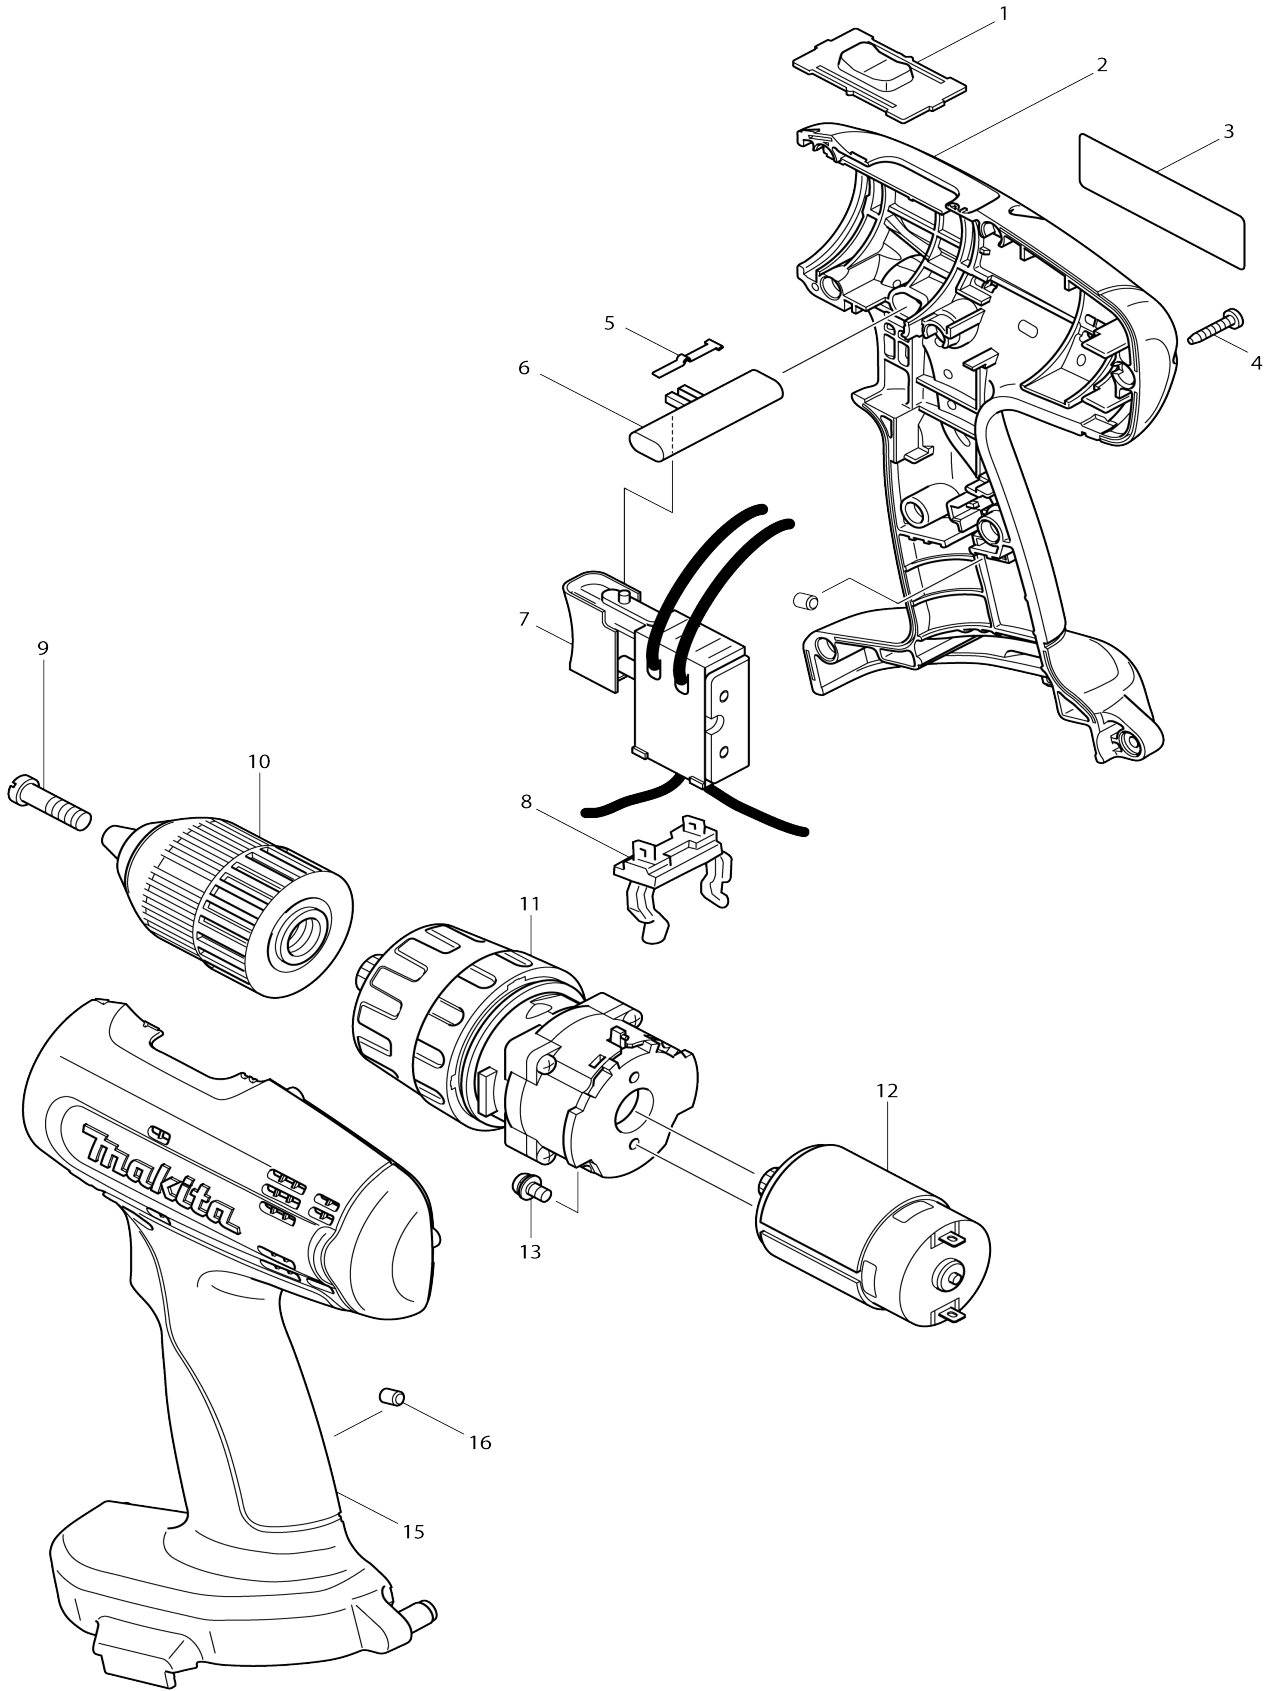

Model No.8390D CORDLESS PRCSSN DRILL 13MM

Model No.8390D CORDLESS PRCSSN DRILL 13MM

Item No.	Parts No.	Description	Interchangability	Q'ty	New/Old	Note1	Note2
001	125102-2	SPEED CHANGE LEVER ASS'Y		1			
002	183968-6	Housing set (blue)		1			
D10		INC. 15					
003	861359-8	Name plate 8390D		1			
004	266130-9	TAPPING SCREW BIND PT 3X16		9			
005	232182-2	LEAF SPRING		1			
006	417283-9	F/R CHANGE LEVER		1			
007	650566-6	Switch		1			
008	643918-8	BATTERY HOLDER		1			
009	251468-5	- FLAT HEAD SCREW M6X22		1			
010	763178-7	KEYLESS DRILL CHUCK 13		1			
011	125276-9	Gear assembly		1			
012	629834-8	DC MOTOR		1			
013	911108-4	PAN HEAD SCREW M4X8		2			
015	183968-6	Housing set (blue)		1			
D10		INC. 2					
016	263024-9	RUBBER PIN 4		2			
017	421940-3	CAP		1			
A01	784636-0	+ - BIT 2-65		1			
A02	***DC1804	DC1804 BATTERY CHARGER		1			
A03	414938-7	BATTERY COVER		2			
A04	824744-6	PLASTIC CASE		1			
C10	417059-4	LATCH		2			
A05	192827-3	BATTERY 1822 SET		2			

Please state Parts No. when your order.

Print Date 10/09/2023