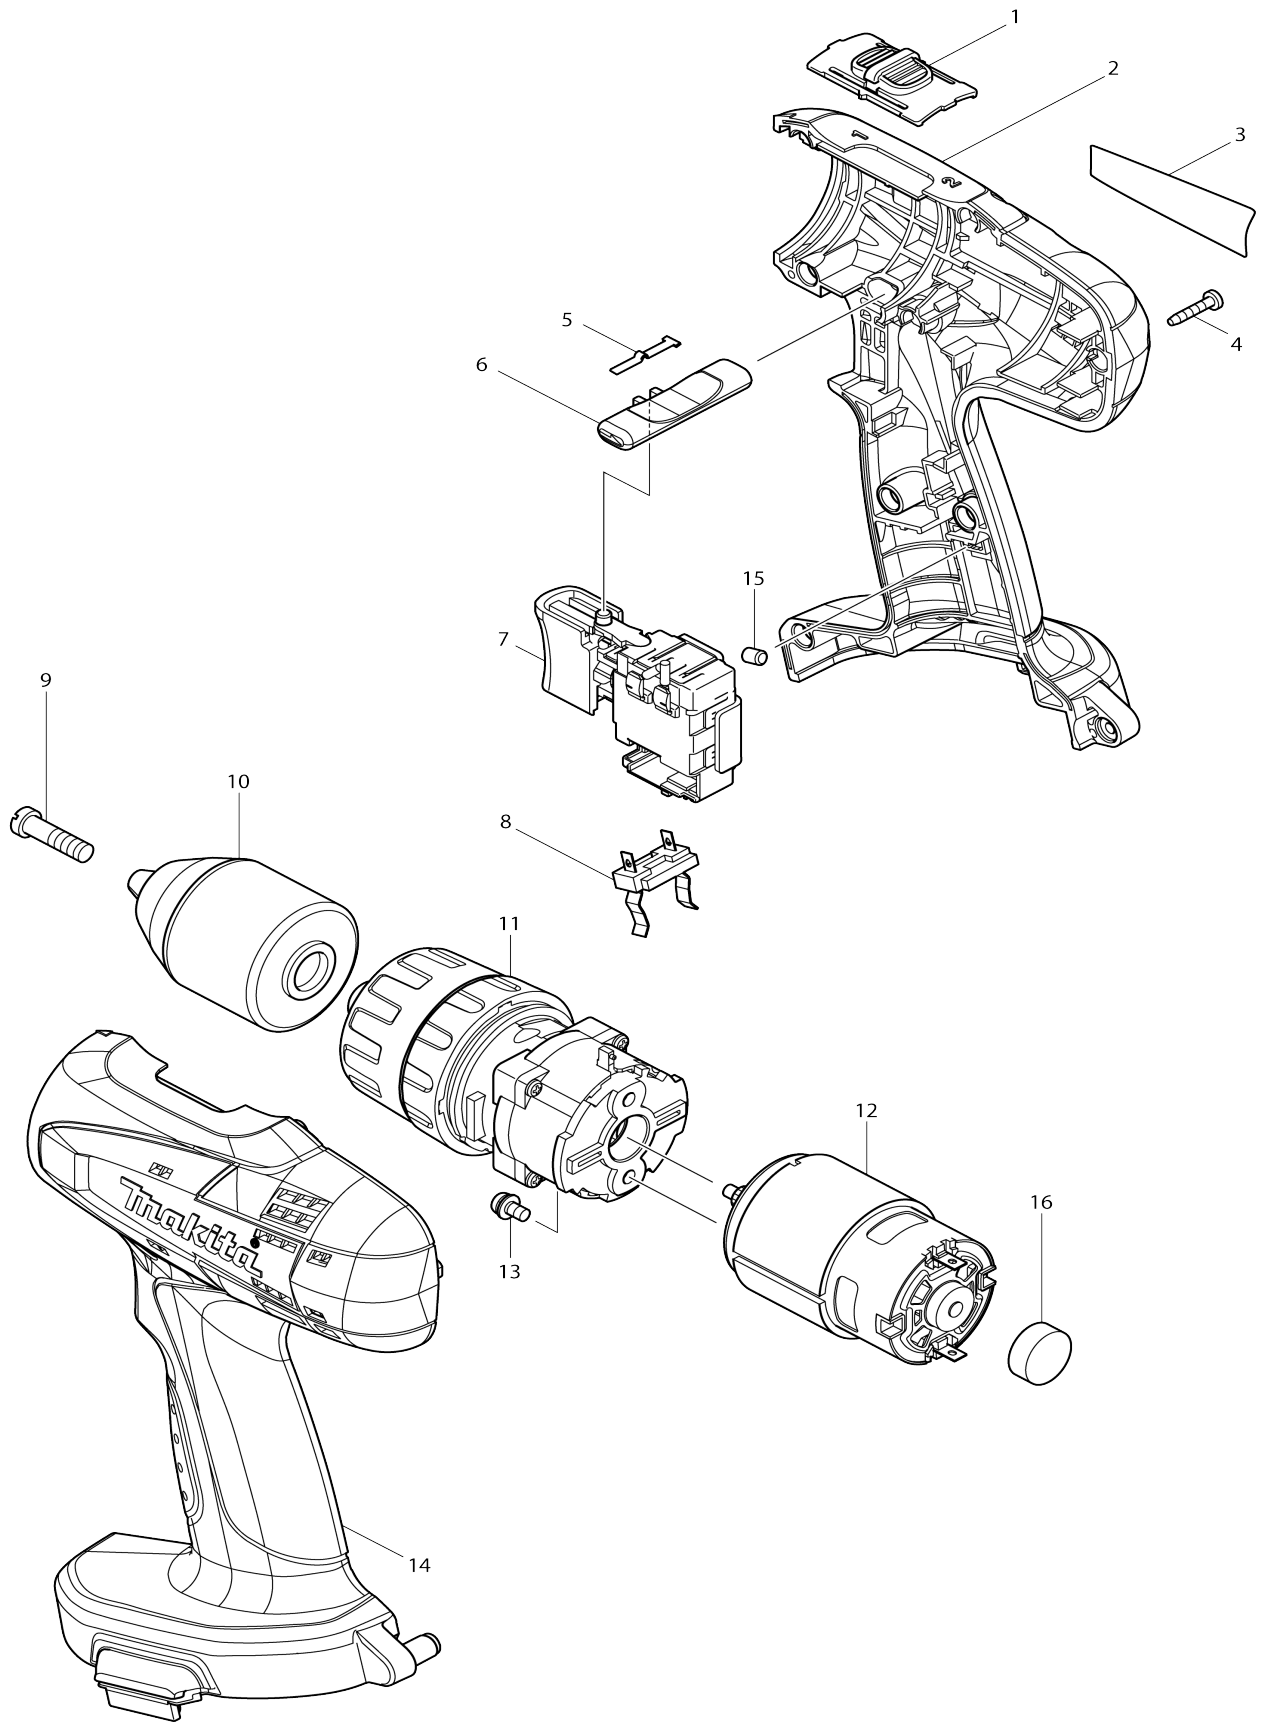

# Model No.8391D CORDLESS HAMMER DRIVER DRILL

**Model No.8391D CORDLESS HAMMER DRIVER DRILL**

Item No.	Parts No.	Description	Interchangability	Q'ty	New/Old	Note1	Note2
001	125310-5	SPEED CHANGE LEVER ASS'Y		1			
C10	231433-0	COMPRESSION SPRING 4		2			
002	188513-2	Housing set		1	*		
D10		INC. 14					
002-1	187155-9	Housing set (blue)	O	1			
D10		INC. 14					
003	865211-2	Name plate 8391D		1			
004	266130-9	TAPPING SCREW BIND PT 3X16		9			
005	232182-2	LEAF SPRING		1			
006	450584-2	F/R CHANGE LEVER		1			
007	650602-8	Switch TG563FSB-3		1	*		
007-1	650602-8	Switch TG563FSB-3	O	1	*		
007-2	650669-6	Switch TG563FSB-3	X	1			
008	643918-8	BATTERY HOLDER		1			
009	251468-5	- FLAT HEAD SCREW M6X22		1			
010	766004-9	KEYLESS DRILL CHUCK 13		1	*		
010-1	766004-9	KEYLESS DRILL CHUCK 13	O	1			
011	125485-0	GEAR ASS'Y		1	*		
011-1	125485-0	GEAR ASS'Y	O	1			
012	629834-8	DC MOTOR		1	*		
012-1	629937-8	DC MOTOR	O	1			
013	911108-4	PAN HEAD SCREW M4X8		2			
014	188513-2	Housing set		1	*		
D10		INC. 2					
014-1	187155-9	Housing set (blue)	O	1			
D10		INC. 2					
015	263024-9	RUBBER PIN 4		2			
016	421940-3	CAP		1			
A01	414938-7	BATTERY COVER		2			
A02	***DC1804	DC1804 BATTERY CHARGER		1			
A03	192827-3	BATTERY 1822 SET		2			
A04	784636-0	+ - BIT 2-65		1			
A05	824853-1	PLASTIC CARRYING CASE		1			
C10	163455-1	LATCH		2			
E02	688165-4	LINE FILTER		1			
E03	688164-6	LINE FILTER		1			

Please state Parts No. when your order.

Print Date 10/09/2023