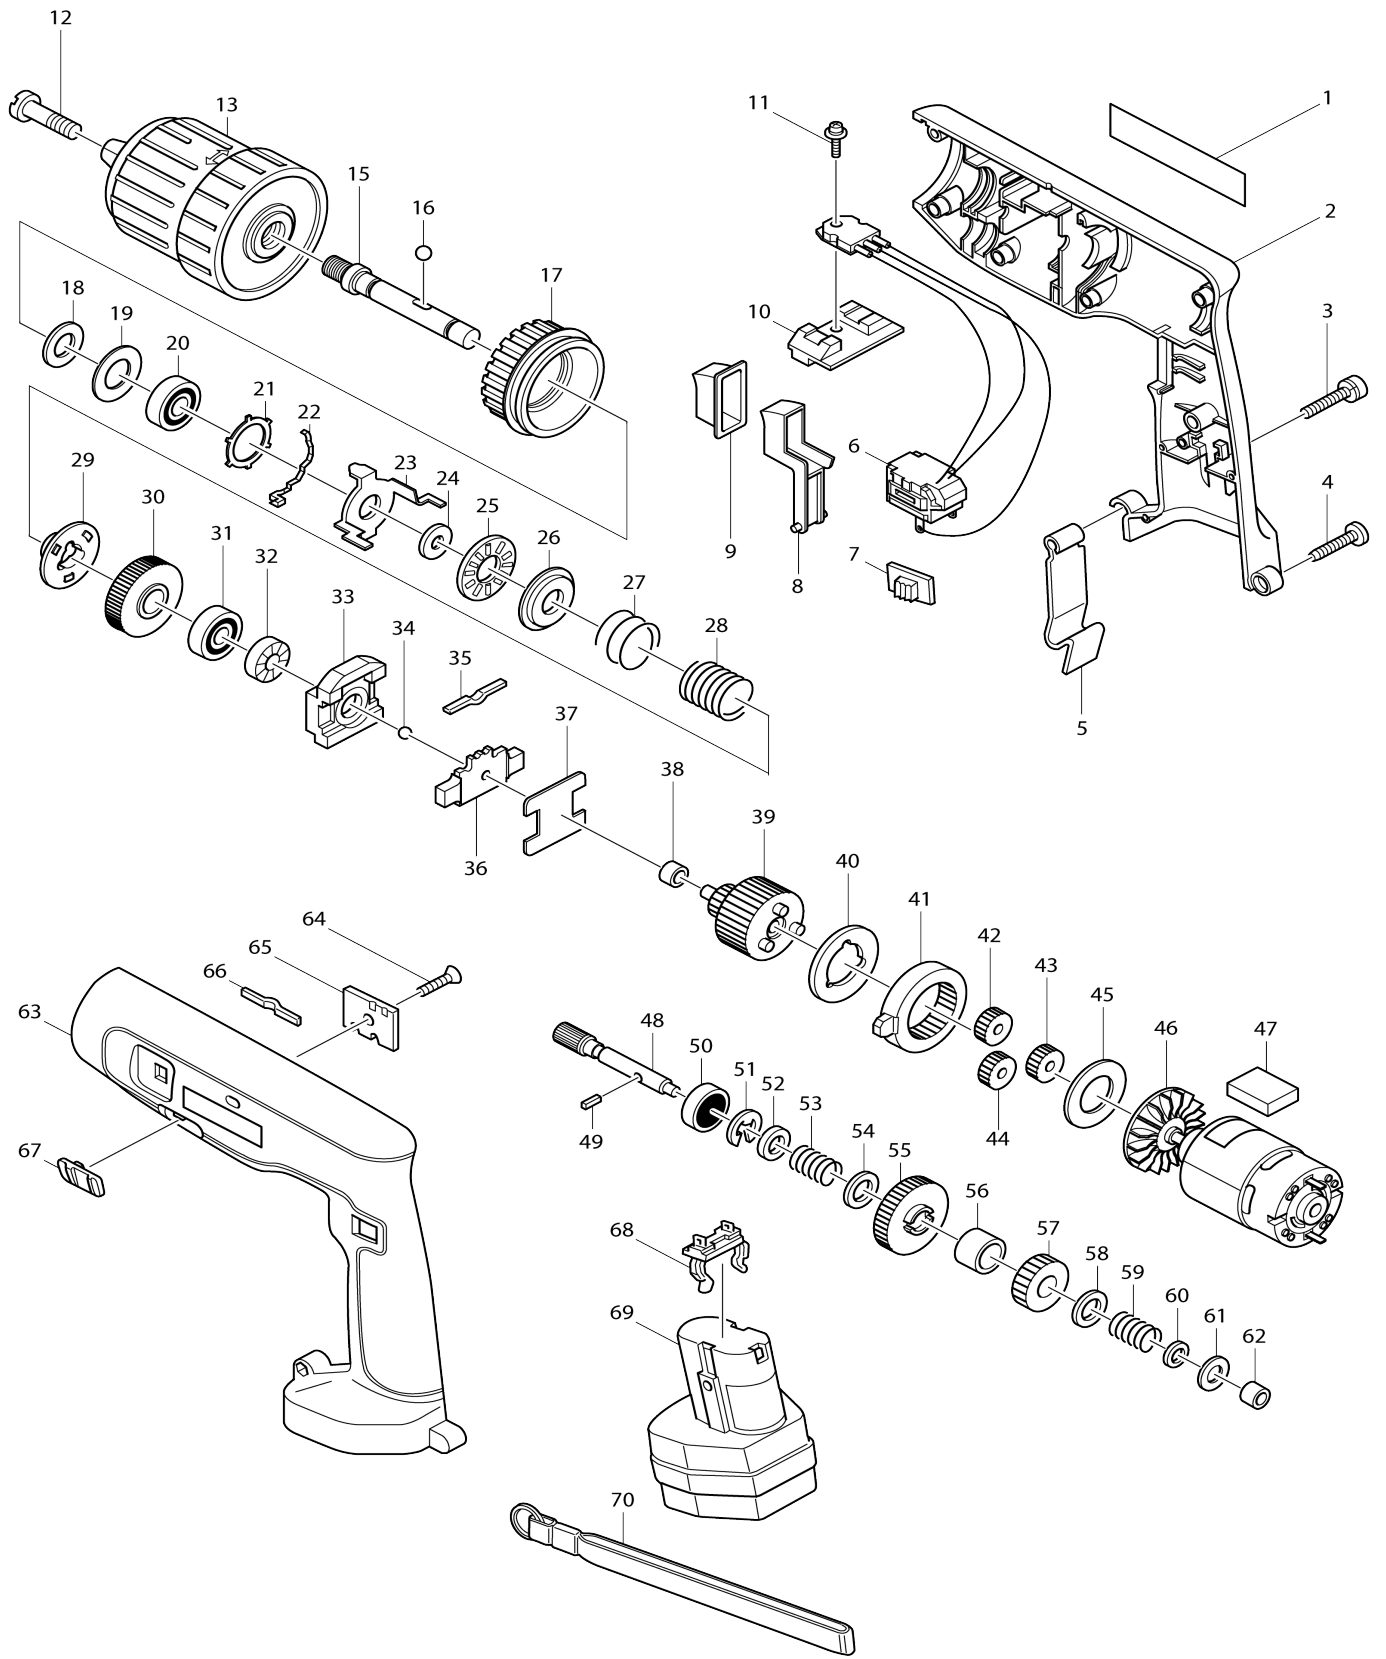

# Model No.8412D CORDLESS PERCUSSION-DRIVER DRILL

Model No.8412D CORDLESS PERCUSSN-DRIVER DRILL

Item No.	Parts No.	Description	Interchangability	Q'ty	New/Old	Note1	Note2
001	857341-3	Name plate 8412D		1			
002A_	182823-9	Housing set (blue)		1			
D10		INC. 63					
003	911138-5	P.H.SCREW M4X20 WITH WR		1	*		
003-1	911143-2	PAN HEAD SCREW M4X22	X	1			
004A_	266121-0	TAPPING SCREW FLANGE PF 4X18		8	*		
004A1	265995-6	TAPPING SCREW 4X18	O	8			
005	343579-1	SET PLATE		1			
006	651926-5	SWITCH C3KL		1	*		
006-1	192944-9	SWITCH ASS'Y	O	1			
007	414740-8	LEVER		1			
008	415327-9	Switch lever		1			
009	421481-9	Dust cover (black)		1			
010	689027-9	Radiating plate		1			
011	911013-5	PAN HEAD SCREW M3X10		1			
012A_	251460-1	- FLAT HEAD SCREW M6X22		1	*		
012A1	251464-3	- FLAT HEAD SCREW M6X22	O	1			
013	192284-5	Keyless drill chuck set		1			
014	231959-2	Ring spring 6		1	*		
015	322621-1	Spindle		1	*		
015-1	322713-6	Spindle	X	1			
016	216011-7	STEEL BALL 5.6		1			
017	415555-6	Change ring		1			
018	213115-6	Dust seal 12		1			
019	267114-0	FLAT WASHER 17		1			
020	211131-2	BALL BEARING 6001DDW		1			
021	259027-9	SELF LOCK 30		1			
022	344140-7	Cam plate		2			
023	344059-0	SLIDER		1			
024	267113-2	FLAT WASHER 12		1			
025	216402-2	THRUST NEEDLE GAUGE 1224		1			
026	267711-2	Washer 12		1			
027	233090-0	Compression spring 29		1			
028	233056-0	Compression spring 23		1			
029	223096-6	Clutch cam		1			
030	226262-4	Spur gear 55		1			
031	211101-1	BALL BEARING 6001LLB		1			
032	223085-1	CAM B		1			
033	153226-4	CAM HOLDER COMPLETE		1			
034	216007-8	STEEL BALL 6.4		1			
035	232053-3	LEAF SPRING		1			
036	152450-6	Shifter plate complete		1			
037	344061-3	Plate		1			
038	214019-5	PLANE BEARING 4		1			
039	153213-3	GEAR COMPLETE		1			
040	267098-2	FLAT WASHER 16		1			
041	226248-8	INTERNAL GEAR 48		1			