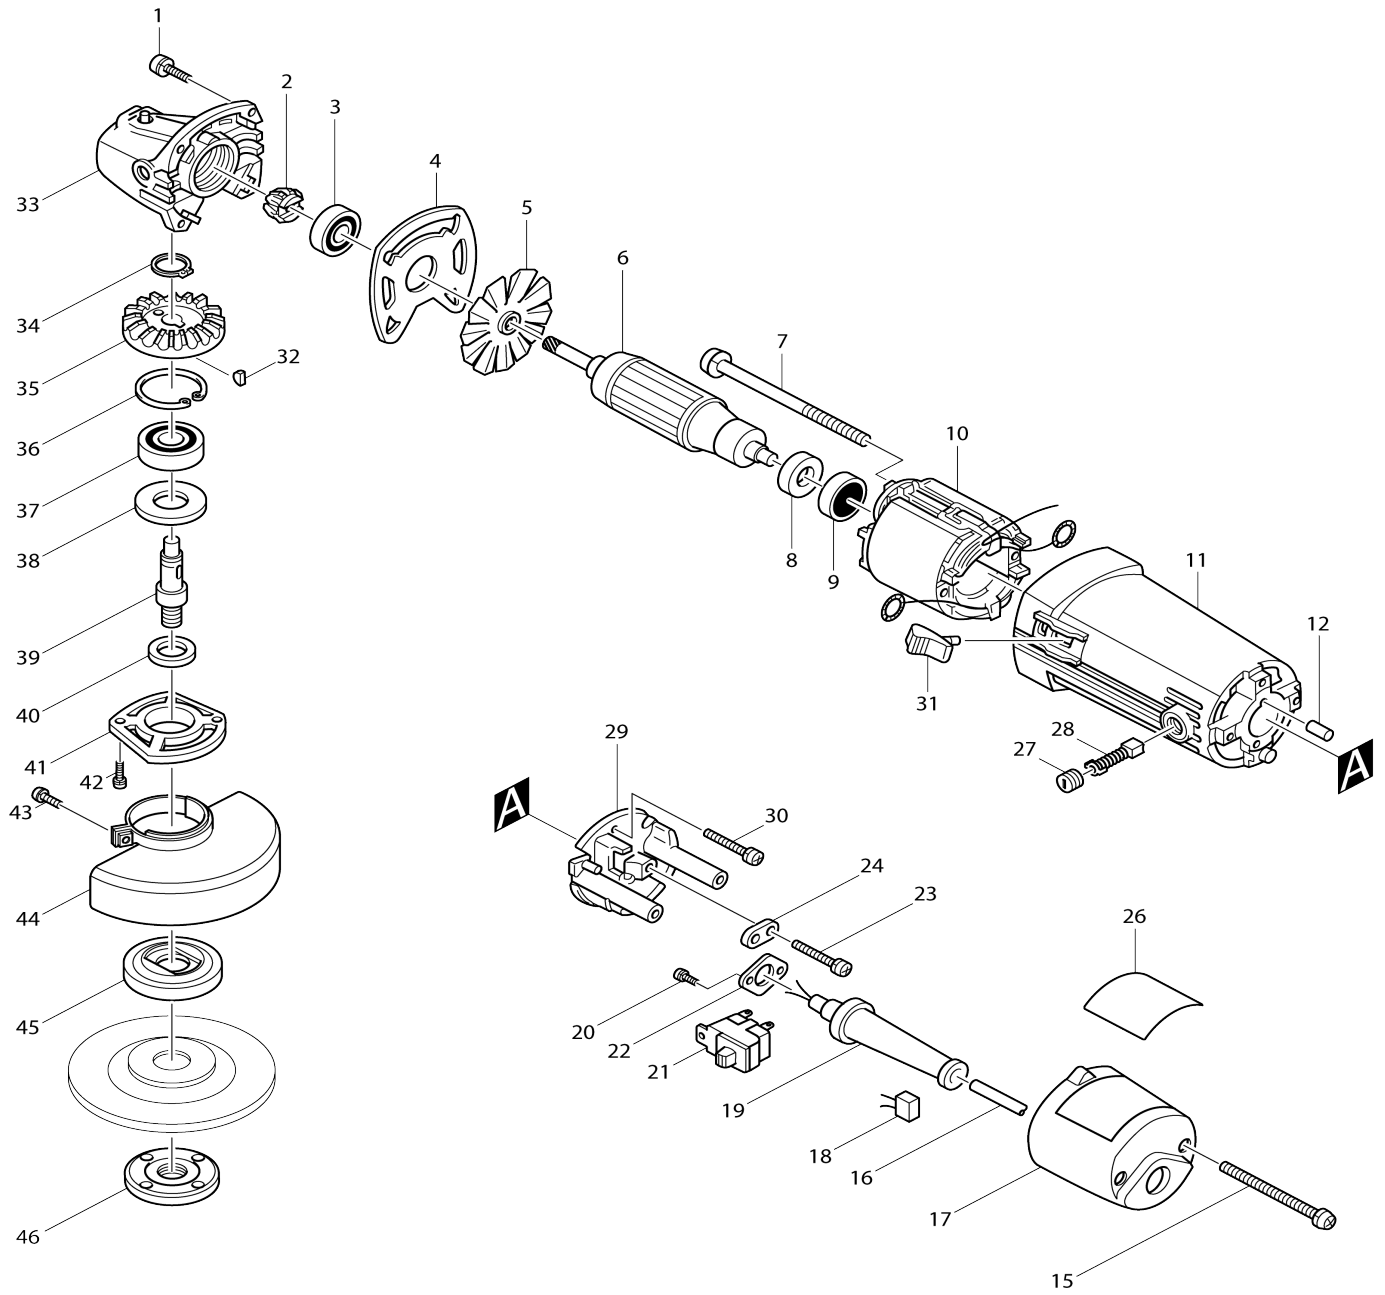

Model No.9503BH DISC GRINDER 115MM

037-1	211106-1	BALL BEARING 6201LLB		1		
038	253055-6	FLAT WASHER 12		1		
039B_	321815-5	SPINDLE		1		
040	443034-4	FELT RING 18		1		
041-1	312998-2	BEARING BOX		1		
042	911121-2	PAN HEAD SCREW M4X14		4		
043	911216-1	PAN HEAD SCREW M5X14		1		
044A2	134274-2	WHEEL COVER 115 ASS'Y		1		
D10		INC. 43				
045B5	224298-7	INNER FLANGE 42		1	*	
045B6	224415-9	INNER FLANGE 42	<	1		
046B4	224543-0	LOCK NUT 14-45		1	*	
046B5	224554-5	LOCK NUT 14-45	O	1		
400B_	782407-9	LOCK NUT WRENCH 35		1		
403-1	741458-1	DEPRESSED CENTER WHEEL 115-36		1		
405-1	152490-4	GRIP 36 COMPLETE		1		
F25	192227-7	SUPER FLANGE		1		

Please state Parts No. when your order.

Print Date 10/09/2023