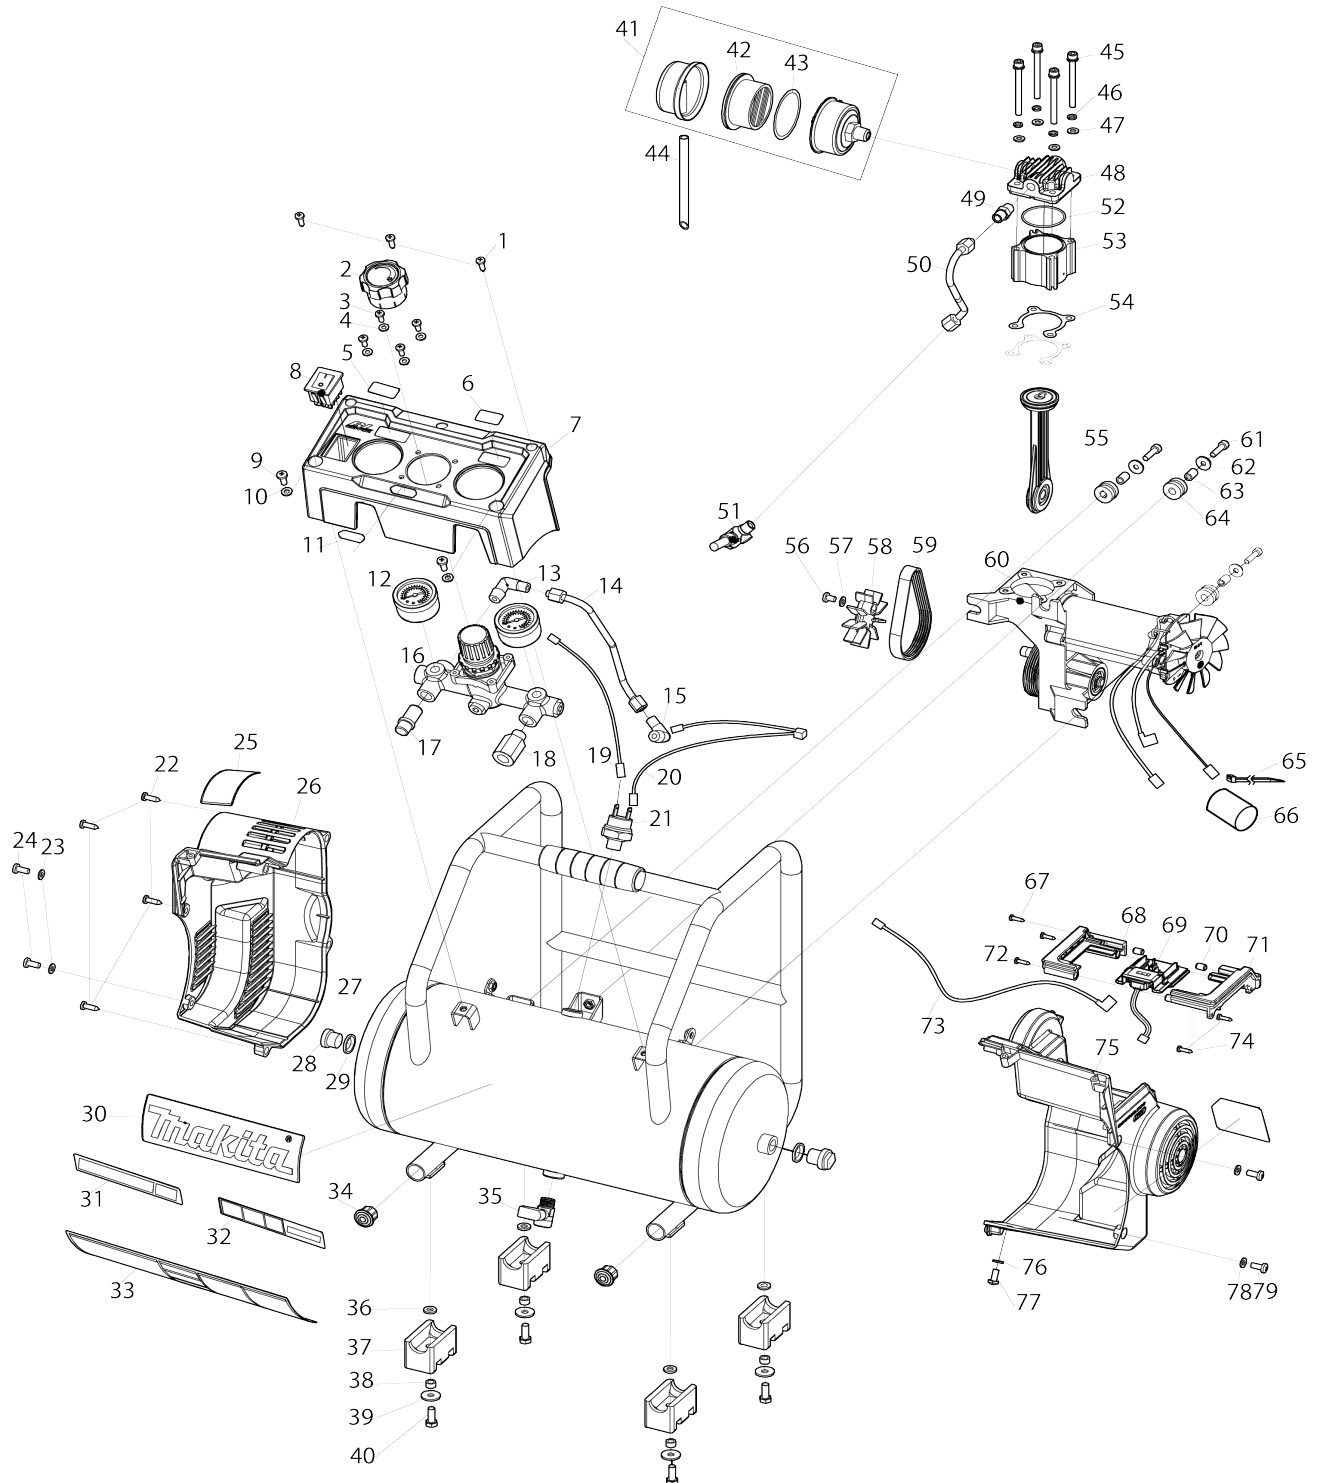

Model No.AC001G CORDLESS AIR COMPRESSOR

Model No.AC001G CORDLESS AIR COMPRESSOR

Item No.	Parts No.	Description	Interchangability	Q'ty	New/Old	Note1	Note2
001	HY00001197	TAPPING SCREW ST4.2X16		3			
002	HY00000996	REGULATOR KNOB		1			
003	HY00001193	BIND HEAD SCREW M4X12		4			
004	HY00001201	FLAT WASHER 4		4			
005	HY00001141	TANK LABEL		1			
006	HY00001143	TOOL LABEL		1			
007	HY00001144	COVER F		1			
008	HY00001145	SWITCH		1			
009	HY00001194	BIND HEAD SCREW M5X12		2			
010	HY00001200	FLAT WASHER 5		2			
011	HY00001146	XGT LOGO LABEL		1			
012	HY00000344	PRESSURE GAUGE L		2			
013	HY00001139	ELBOW 6-R1/4		1			
014	HY00001147	PIPE 6 SET (OUT)		1			
015	HY00001139	ELBOW 6-R1/4		1			
016	HY00001149	REGULATOR R1/4 COMPLETE		1			
017	HY00001150	SAFETY VALVE COMPLETE R1/4(P T1)		1			
018	HY00000338	QUICK COUPLER L R1/4		1			
019	HY00001152	LEAD UNIT YELLOW		1			
020	HY00001153	LEAD UNIT BLACK & WHITE		1			
021	HY00001154	PRESSURE SWITCH		1	*		
021-1	HY00001253	PRESSURE SWITCH	O	1			
022	HY00001197	TAPPING SCREW ST4.2X16		4			
023	HY00001200	FLAT WASHER 5		2			
024	HY00001194	BIND HEAD SCREW M5X12		2			
025	HY00001156	CAUTION LABEL		1			
026	HY00001157	COVER L		1			
027	HY00001159	TANK ASSEMBLY		1			
028	HY00000307	HEX FLANGE BOLT G1/2(PF1/2)		2	*		
028-1	HY00000307	HEX FLANGE BOLT G1/2(PF1/2)	O	2			
029	HY00000308	RUBBER SEAL 20		2			
030	HY00001160	MAKITA LOGO LABEL		1			
033	HY00001206	CAUTION LABEL		1			
034	HY00001161	CAP 19		2			
035	HY00000312	DRAIN VALVE R3/8		1	*		
035-1	HY00000312	DRAIN VALVE R3/8	O	1			
036	HY00001093	FLAT WASHER 6		4			
037	HY00001162	RUBBER FOOT		4			
038	HY00001003	SLEEVE 6		4			
039	HY00001004	FLAT WASHER 6L		4			
040	HY00001005	HEX.BOLT M6X16		4			
041	HY00001163	AIR FILTER ASSEMBLY		1			
D10		INC. 42,43					
042	HY00000970	AIR FILTER ELEMENT		1			
043	HY00001164	O-RING 50		1			
044	HY00001165	MUFFLER TUBE 8		1			
045	HY00001192	HEX SOCKET HEAD BOLT M5X60		4			