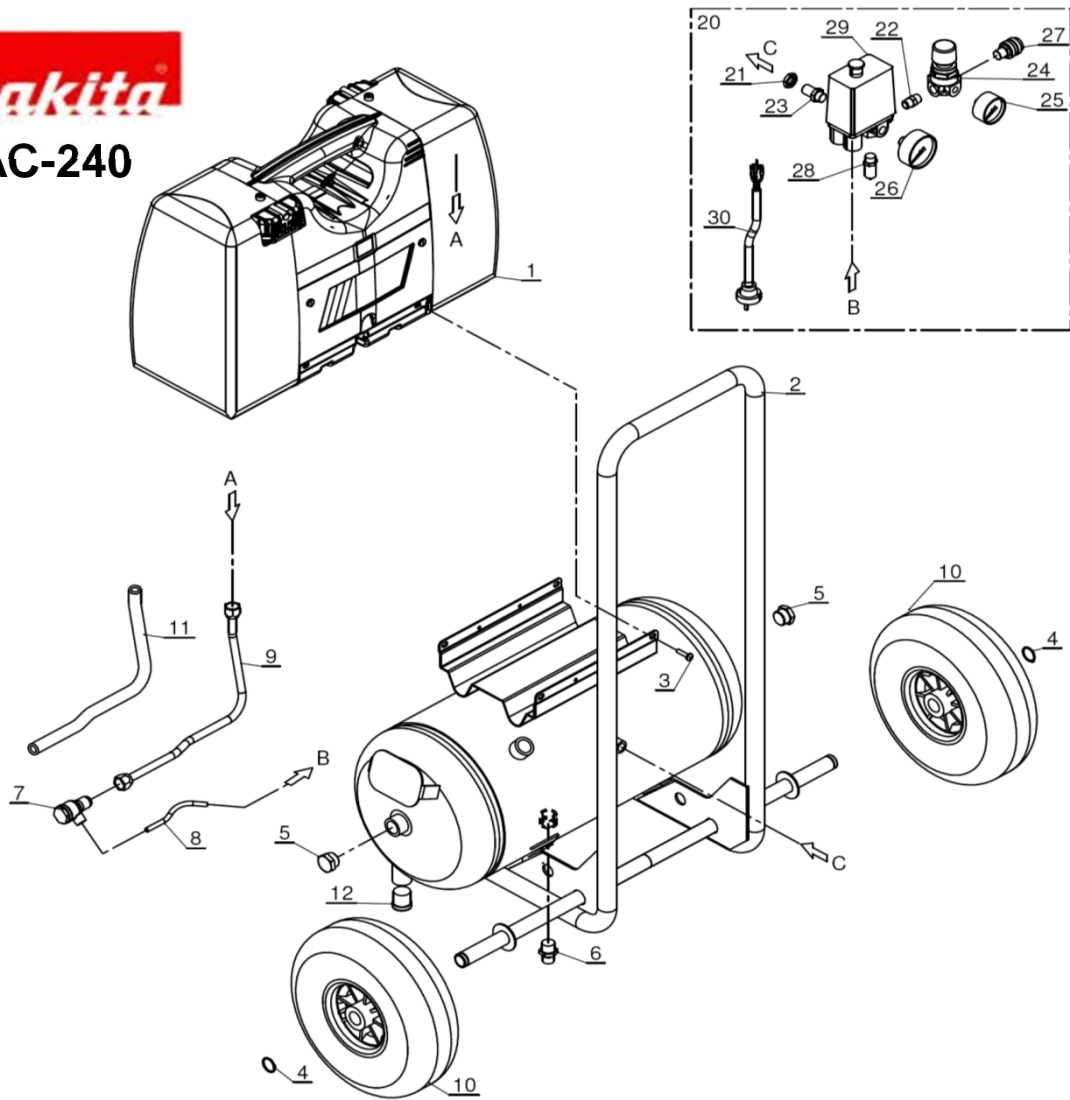

AC-240

REF. RIF.	CODE CODICE	QT	DESCRIPTION DESCRIZIONE	REF. RIF.	CODE CODICE	QT	DESCRIPTION DESCRIZIONE
1	3015830000	1	Pump unit Gruppo pompante FB210				
2	5158480008	1	Tank Serbatoio 100lt				
3	7012240000	4	Screw Vite M5X15 UNI-8113				
4	7042020000	1	Internal snapping Seeger TIPO ZA 20				
5	7090030000	2	Plug Tappo M1/2"				
6	7130580000	1	Tap Rubinetto a sfera MF 3/8"				
7	7190080000	1	Non return valve Valvola di ritegno MM 1/2"x3/8"-DX				
8	7230010000	1	Rilsan hose Tubo Rilsan Ø6X4				
9	7235080000	1	Infeed hose Tubo alimentazione				
10	7260400000	2	Wheel Ruota Ø260x85				
11	7327330000	1	Sheath Guaina				
12	7360040000	2	Rubber Gommino Ø22				
20	4055620000	1	Press. Switch kit Kit Pressostato				
21	7023040000	1	Locking nut Controdado 1/4"				
22	7081090000	1	Joint Raccordo 1/4" MM				
23	7081140000	1	Joint Raccordo 1/4" MM				
24	7100380000	1	Pressure reducer Riduttore di pressione				
25	7110240000	1	Pressure gauge Manometro Ø40-1/8"				
26	7110300000	1	Pressure gauge Manometro Ø50-1/4"				
27	7130660000	1	Universal Tap Rubinetto universale M1/4"				
28	7192010000	1	Safety valve Valvola di sic. M1/4-10,5Bar				
29	7250740000	1	Pressure switch Pressostato				
30	7329070000	1	Infeed cable Cavo alimentazione				

REV.01

01/03/2015

VALID FROM