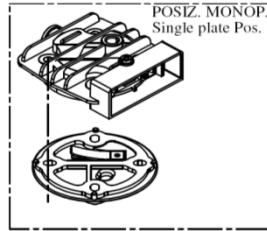

FB-210

V230/50

REF. RIF.	CODE CODICE	QT	DESCRIPTION DESCRIZIONE	REF. RIF.	CODE CODICE	QT	DESCRIPTION DESCRIZIONE
1	4013600000	1	Stator	36	7581030000	2	Connecting rod
2	4200030000	2	Set valves plates	37	7670010000	2	Crankcase
3	4280890000	1	Rotor	38	9109050000	2	Lateral Cover
4	5041430008	2	Crankshaft	39	7210010000	2	Filtering element
5	5062000008	2	Cylinder				
6	7010100000	2	Screw				
7	7012660000	2	Screw	100	4020760000	2	Head Kit
8	7010650000	2	Screw	101	4190270000	2	Piston / conrod kit
9	7011920000	1	Screw				
10	7011290000	8	Screw				
11	7012010000	2	Screw				
12	7012230000	2	Screw				
13	7014300000	2	Screw				
14	7015510000	2	Screw				
15	7020070000	2	Nut				
16	7020240000	1	Nut				
17	7021010000	4	Nut				
18	7030780000	2	Plastic Washer				
19	7060090000	2	Bearing				
20	7060550000	2	Bearing				
21	7070600000	2	Cylinder gasket head				
22	7078490000	2	Gasket cylinder valve p				
23	7083270000	1	Joint				
24	7084080000	2	Joint				
25	7140580000	2	Compressor ring				
26	7150590000	2	Front-rear Cover				
27	7200140000	2	Fan				
28	7210450000	2	Filter cover				
29	7234740000	1	Infeed Hose				
30	7234750000	1	Infeed Hose				
31	7234750000	1	Infeed Hose				
32	7310590000	1	Capacitor				
33	7458340000	2	Filter plate				
34	7458540000	2	Compression ring disk				
35	5030270008	2	Head				