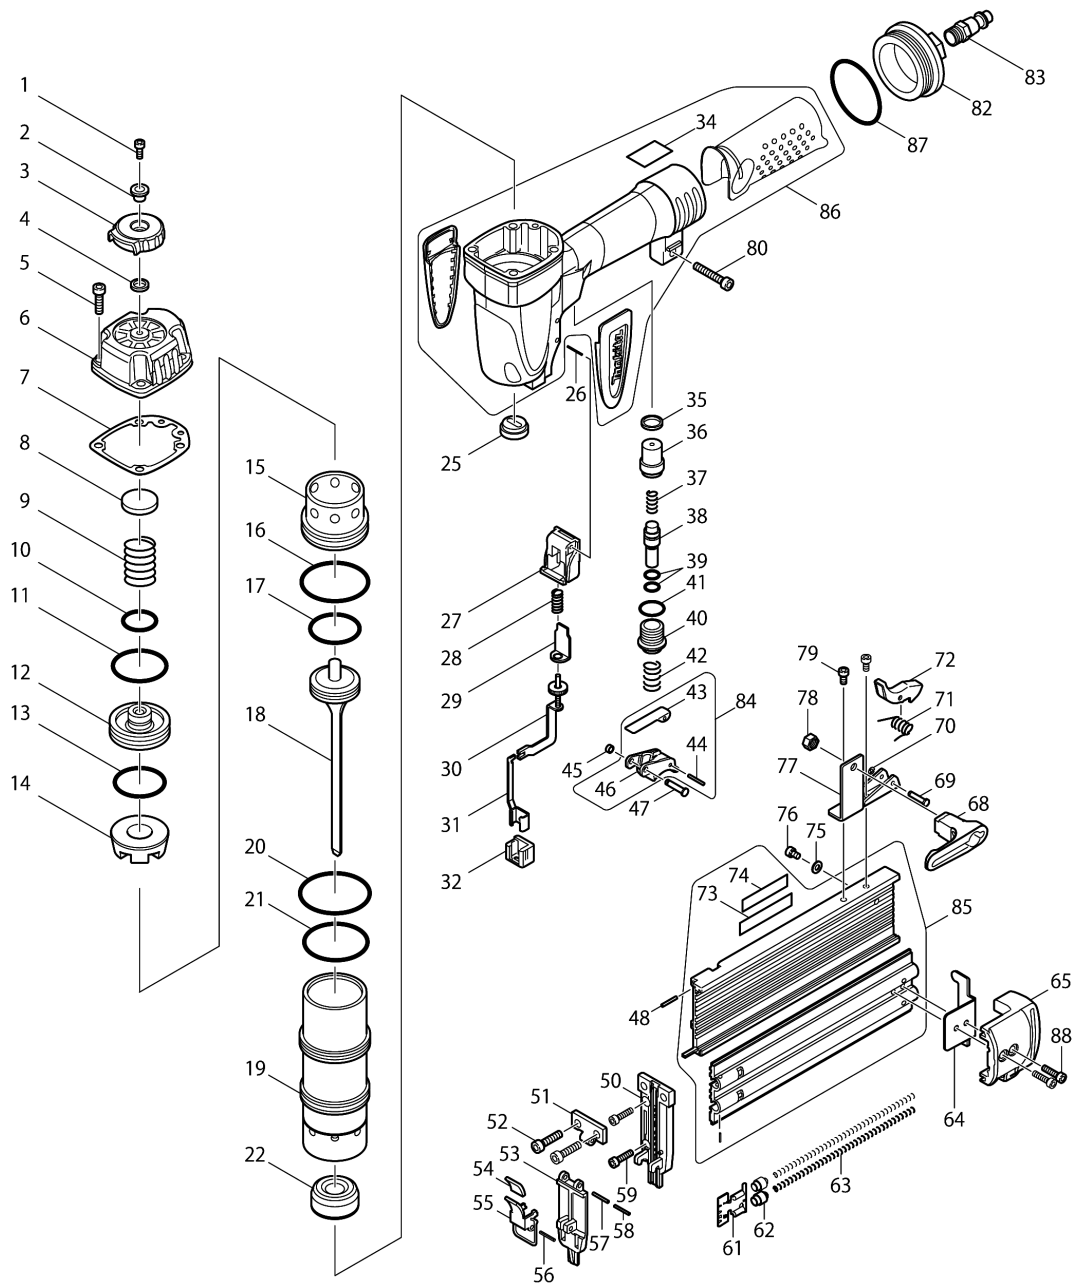

Model No.AF505 PNEUMATIC BRAD NAILER

Model No.AF505 PNEUMATIC BRAD NAILER

Item	Parts No.	Description	I/C	Qty	New/Old	Opt. 1	Opt. 2	Note
001	HY00000001	HEX.SOCKET HEAD BOLT M4X10		1				
002	HY00000002	SLEEVE4		1				
003	HY00000003	EXHAUST COVER		1				
004	HY00000004	RUBBER WASHER 7		1				
005	HY00000005	HEX.SOCKET HEAD BOLT M5X20		4				
006	HY00000006	TOP CAP		1				
007	HY00000007	TOP CAP GASKET		1				
008	HY00000008	CUSHION V		1				
009	HY00000009	COMPRESSION SPRING 7		1				
010	HY00000010	O-RING 12		1				
011	HY00000011	O-RING 33		1				
012	HY00000012	HEAD VALVE		1				
013	HY00000013	O-RING 29		1				
014	HY00000014	CUSHION P		1				
015	HY00000015	CYLINDER SEPARATER		1				
016	HY00000016	O-RING 46		1				
017	HY00000017	O-RING 24		1				
018	HY00000018	DRIVER COMPLETE		1				
019	HY00000019	CYLINDER		1				
020	HY00000020	O-RING 36		2				
021	HY00000021	O-RING 31		1				
022	HY00000022	CUSHION F		1	*			
022-1	HY00000022	CUSHION F	<	1				
025	HY00000023	FRONT SEAL		1				
026	HY00000024	SPRING PIN 3-26		1				
027	HY00000025	HOLDER		1				
028	HY00000026	COMPRESSION SPRING 5		1				
029	HY00000027	STOPPER		1				
030	HY00000028	CONTACTARM COMPLETE		1				
031	HY00000029	CONTACT TOP		1				
032	HY00000030	NOSE ADAPTER		1				
034	HY00000032	CAUTION LABEL		1				
035	HY00000033	RUBBER RING 8		1				
036	HY00000034	TRIGGER VALVE GUIDE		1				
037	HY00000035	COMPRESSION SPRING 4		1				
038	HY00000036	TRIGGER VALVE STEM		1				
039	HY00000037	O-RING 3		2				
040	HY00000038	TRIGGER VALVE CASE		1				
041	HY00000039	O-RING 11		1				
042	HY00000040	COMPRESSION SPRING 10		1				
043	HY00000041	IDLER		1				
044	HY00000042	SPRING PIN 2.5-16		1				
045	HY00000043	RUBBER RING 2		1				
046	HY00000044	TRIGGER		1				

Please order the parts with part number.

Print Date 10/10/2023