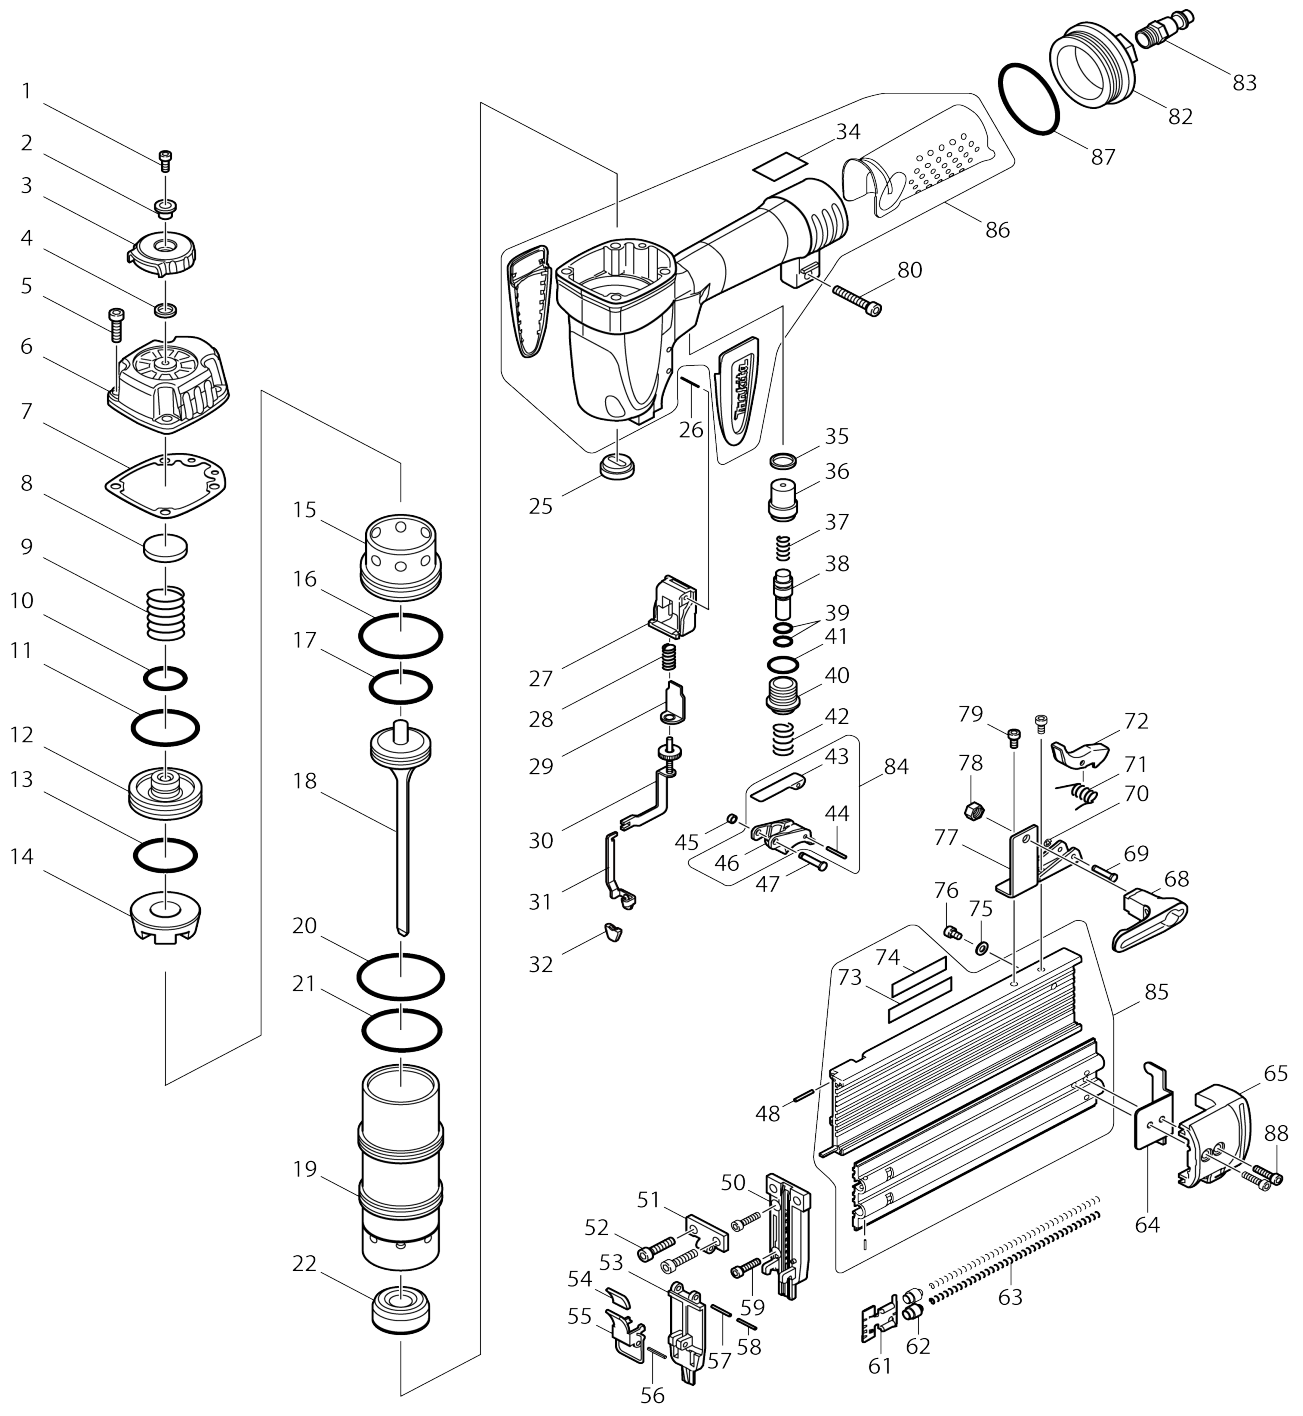

# Model No.AF505N PNEUMATIC BRAD NAILER

Model No.AF505N PNEUMATIC BRAD NAILER

Item No.	Parts No.	Description	Interchangability	Q'ty	New/Old	Note1	Note2
001	HY00000001	HEX.SOCKET HEAD BOLT M4X10		1			
002	HY00000002	SLEEVE4		1			
003	HY00000003	EXHAUST COVER		1			
004	HY00000004	RUBBER WASHER 7		1			
005	HY00000005	HEX.SOCKET HEAD BOLT M5X20		4			
006	HY00000006	TOP CAP		1			
007	HY00000007	TOP CAP GASKET		1			
008	HY00000008	CUSHION V		1			
009	HY00000009	COMPRESSION SPRING 7		1			
010	HY00000010	O-RING 12		1			
011	HY00000011	O-RING 33		1			
012	HY00000012	HEAD VALVE		1			
013	HY00000013	O-RING 29		1			
014	HY00000014	CUSHION P		1			
015	HY00000015	CYLINDER SEPARATER		1			
016	HY00000016	O-RING 46		1			
017	HY00000017	O-RING 24		1			
018	HY00000018	DRIVER COMPLETE		1			
019	HY00000019	CYLINDER		1			
020	HY00000020	O-RING 36		2			
021	HY00000021	O-RING 31		1			
022	HY00000022	CUSHION F		1			
025	HY00000023	FRONT SEAL		1			
026	HY00000024	SPRING PIN 3-26		1			
027	HY00000025	HOLDER		1			
028	HY00000026	COMPRESSION SPRING 5		1			
029	HY00000027	STOPPER		1			
030	HY00000028	CONTACTARM COMPLETE		1			
031	HY00000377	CONTACT TOP		1			
032	HY00000378	NOSE ADAPTER (2PCS)		1			
034	HY00000032	CAUTION LABEL		1			
035	HY00000033	RUBBER RING 8		1			
036	HY00000034	TRIGGER VALVE GUIDE		1			
037	HY00000035	COMPRESSION SPRING 4		1			
038	HY00000036	TRIGGER VALVE STEM		1			
039	HY00000037	O-RING 3		2			
040	HY00000038	TRIGGER VALVE CASE		1			
041	HY00000039	O-RING 11		1			
042	HY00000040	COMPRESSION SPRING 10		1			
043	HY00000041	IDLER		1			
044	HY00000042	SPRING PIN 2.5-16		1			
045	HY00000043	RUBBER RING 2		1			
046	HY00000044	TRIGGER		1			
047	HY00000045	PIN 3		1			
048	HY00000046	PIN 2-10		2			
050	HY00000047	DRIVER GUIDE		1			
051	HY00000048	PLATE		1			