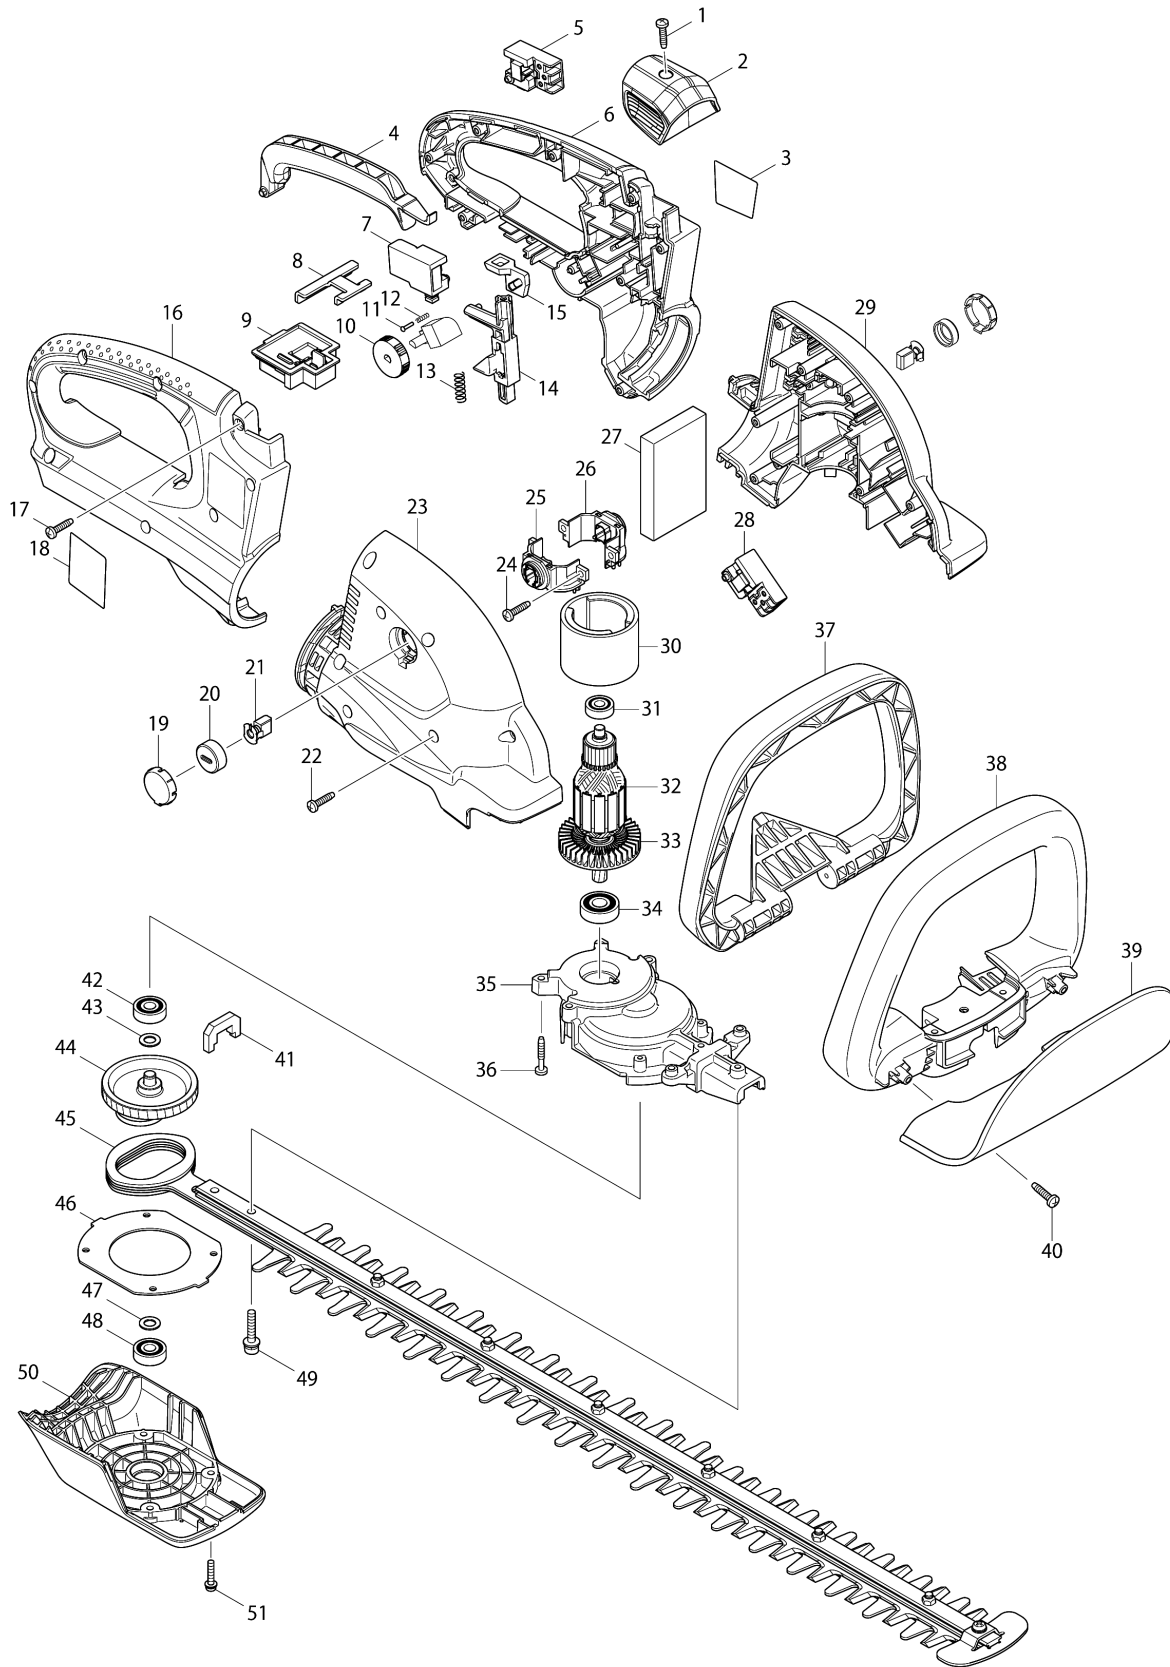

Model No.AH3665 650MM CORDLESS HEDGE TRIMMER

Model No.AH3665 650MM CORDLESS HEDGE TRIMMER

Item	Parts No.	Description	I/C	Qty	New/Old	Opt. 1	Opt. 2	Note
001	265995-6	TAPPING SCREW 4X18		1				
002	452164-0	KNOB		1				
003	891002-5	INDICATION LABEL		1				
004D	452159-3	SWITCH LEVER A		1	*			
004E	452159-3	SWITCH LEVER A		1	*			
004F	452159-3	SWITCH LEVER A		1	*			
004G	452159-3	SWITCH LEVER A		1	*			
004-1D	454932-7	SWITCH LEVER A	S	1				
004-1E	454932-7	SWITCH LEVER A	S	1				
004-1F	454932-7	SWITCH LEVER A	S	1				
004-1G	454932-7	SWITCH LEVER A	S	1				
004-1P	454932-7	SWITCH LEVER A		1				
005	650635-3	SWITCH TG73BDH		1				
006	188947-9	HANDLE SET		1				
C10	263005-3	RUBBER PIN 6		2				
D10		INC. 16						
007D	650636-1	SWITCH TG72BDH-3		1	*			
007E	650636-1	SWITCH TG72BDH-3		1	*			
007F	650636-1	SWITCH TG72BDH-3		1	*			
007G	650636-1	SWITCH TG72BDH-3		1	*			
008	346039-2	SUPPORT PLATE		1				
009	643849-1	TERMINAL		1				
010	271427-3	DIAL 28		1				
011	255058-6	RIVET 2		1				
012	233002-3	COMPRESSION SPRING 3		1				
013D	233138-8	COMPRESSION SPRING 6		1	*			
013E	233138-8	COMPRESSION SPRING 6		1	*			
013F	233138-8	COMPRESSION SPRING 6		1	*			
013G	233138-8	COMPRESSION SPRING 6		1	*			
013-1D	233117-6	COMPRESSION SPRING 6	S	1				
013-1E	233117-6	COMPRESSION SPRING 6	S	1				
013-1F	233117-6	COMPRESSION SPRING 6	S	1				
013-1G	233117-6	COMPRESSION SPRING 6	S	1				
013-1P	233117-6	COMPRESSION SPRING 6		1				
014	452162-4	LOCK LEVER		1				
015D	452163-2	SLIDER		1	*			
015E	452163-2	SLIDER		1	*			
015F	452163-2	SLIDER		1	*			
015G	452163-2	SLIDER		1	*			
015-1D	454933-5	SLIDER	S	1				
015-1E	454933-5	SLIDER	S	1				
015-1F	454933-5	SLIDER	S	1				
015-1G	454933-5	SLIDER	S	1				
015-1P	454933-5	SLIDER		1				
016	188947-9	HANDLE SET		1				

Please order the parts with part number.

Print Date 4/12/2023