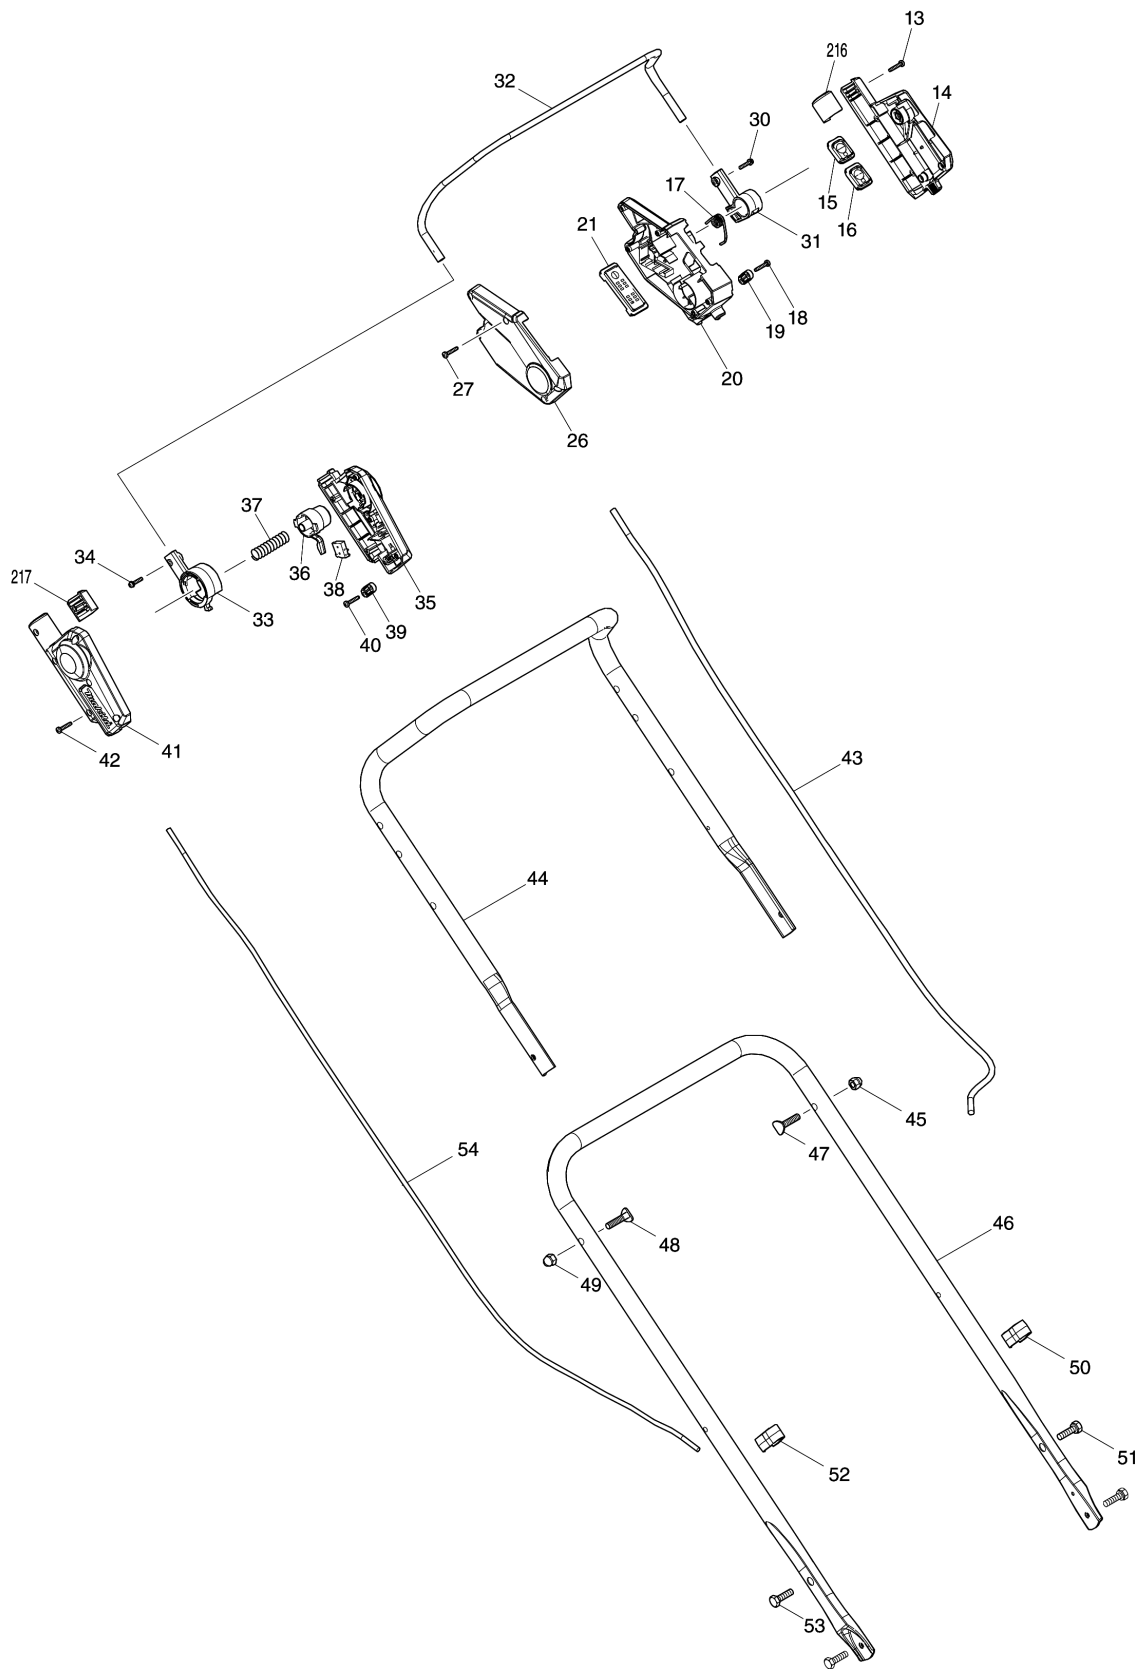

Model No.AM3653 530MM CORDLESS LAWN MOWER