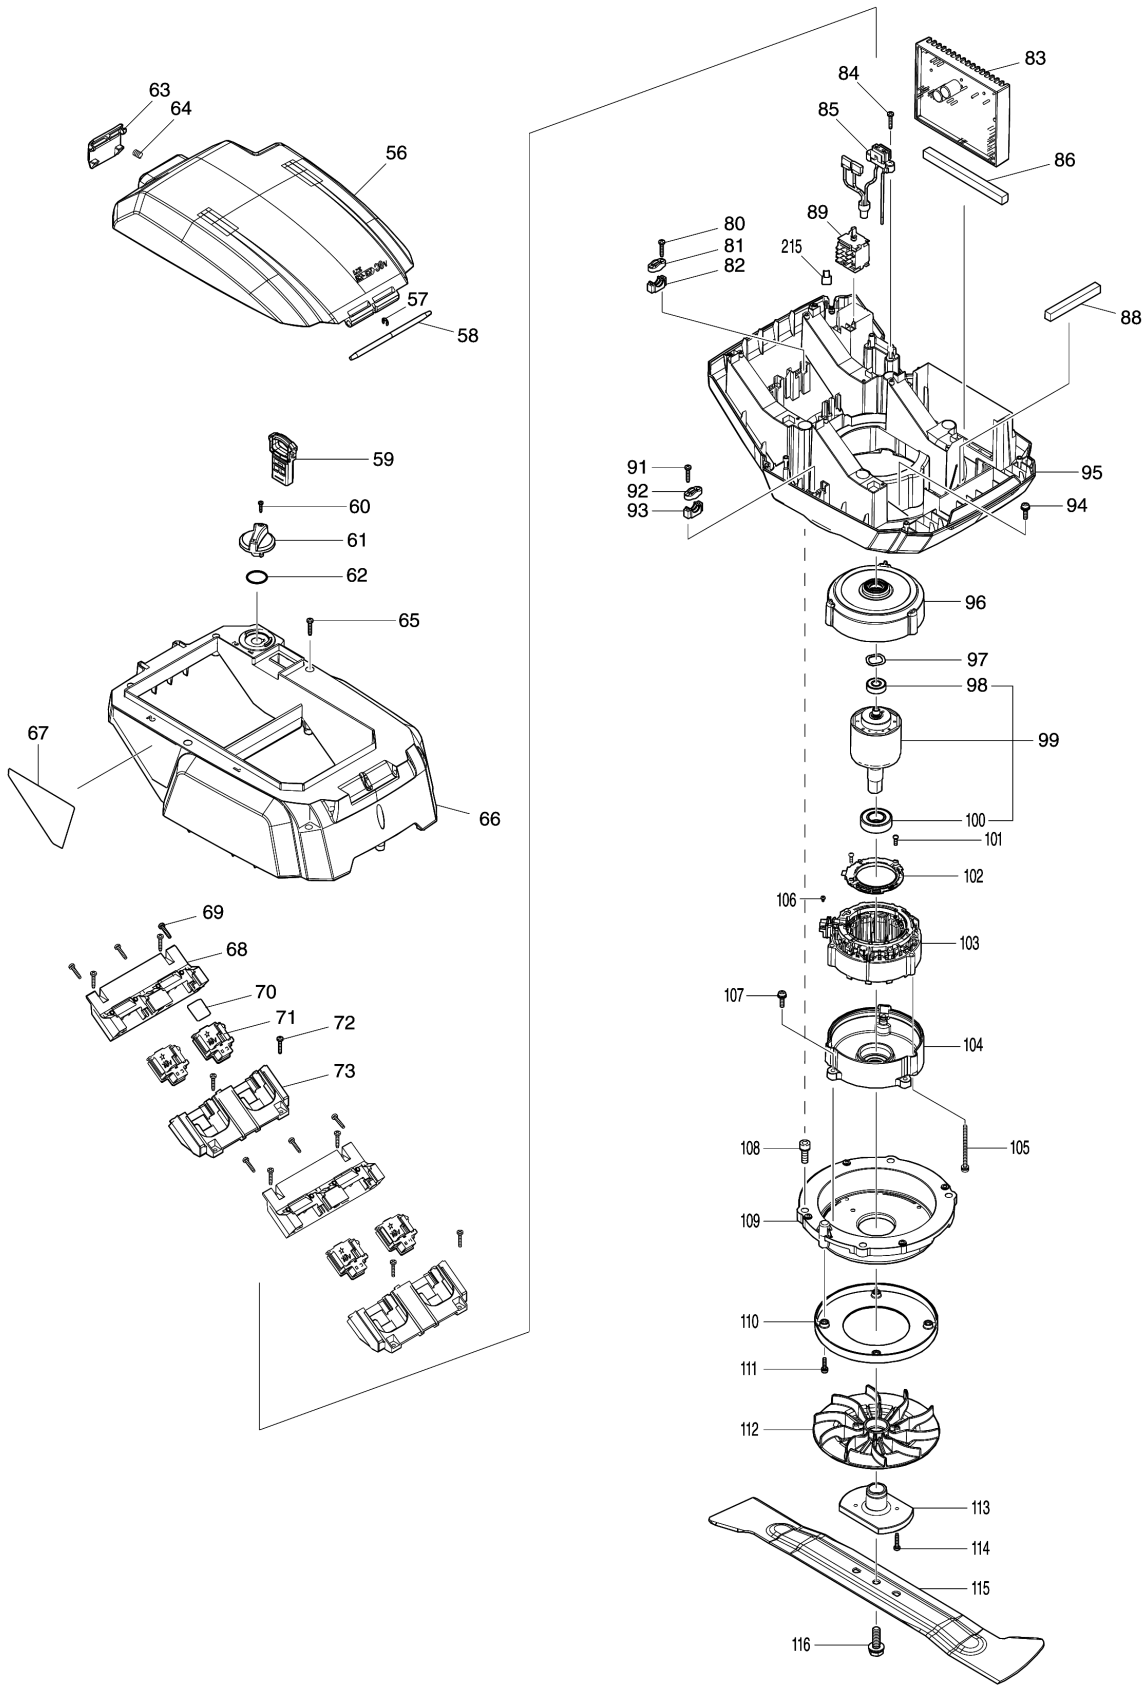

Model No.AM3653 530MM CORDLESS LAWN MOWER