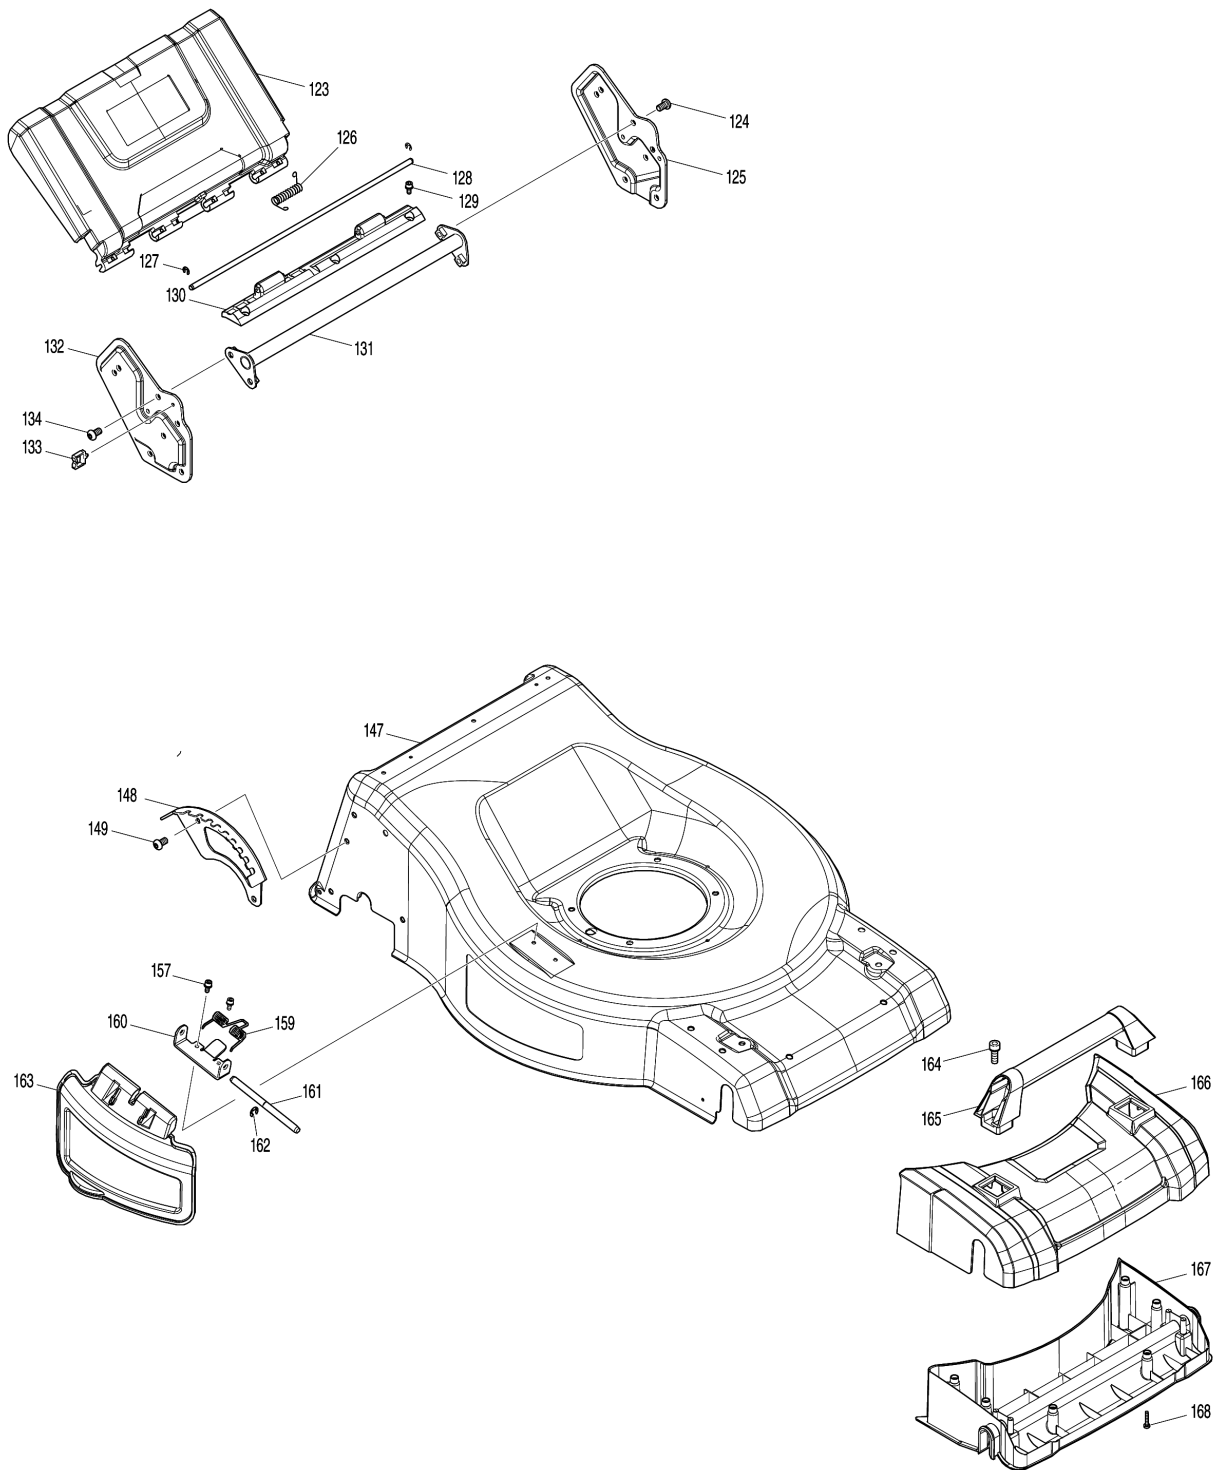

Model No.AM3653 530MM CORDLESS LAWN MOWER