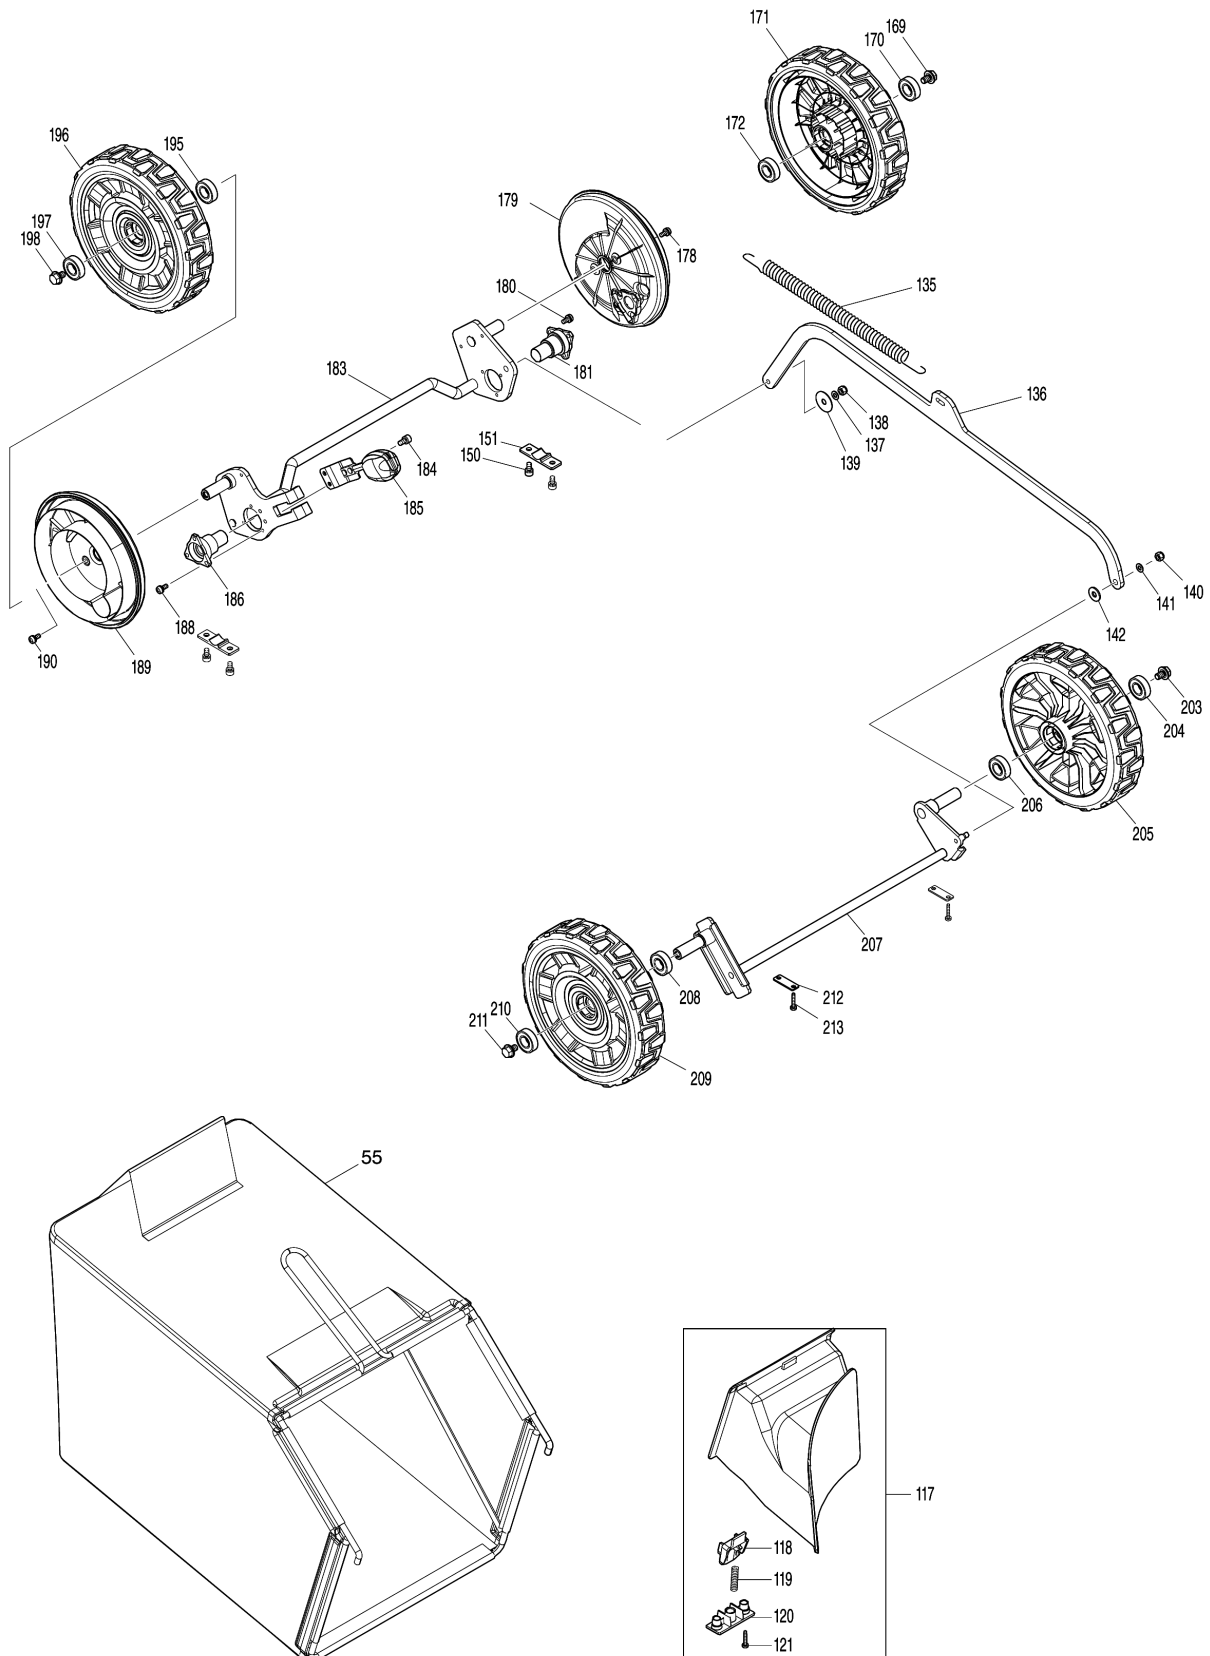

Model No.AM3653 530MM CORDLESS LAWN MOWER

Model No.AM3653 530MM CORDLESS LAWN MOWER

Item	Parts No.	Description	I/C	Qty	New/Old	Opt. 1	Opt. 2	Note
013	266424-2	TAPPING SCREW 4X20		6				
014	183N91-1	SWITCH BOX SET		1				
	D10	INC. 26						
015	140F09-7	SWITCH CIRCUIT COMPLETE		1				
	C10	810D46-0		1				
016	140F10-2	SWITCH CIRCUIT COMPLETE		1				
	C10	818A74-1		1				
017	232575-3	TORSION SPRING 12		1				
018	266424-2	TAPPING SCREW 4X20		2				
019	687124-5	STRAIN RELIEF		1				
020	459908-9	SWITCH BOX		1				
021	620C48-0	INDICATION CIRCUIT COMPLETE		1				
	C10	8007C8-5		1				
026	183N91-1	SWITCH BOX SET		1				
	D10	INC. 14						
027	266424-2	TAPPING SCREW 4X20		5				
030	911138-5	P.H.SCREW M4X20 WITH WR		1				
031	459863-5	SWITCH LEVER SUPPORT L		1				
	C10	931102-0		1				
032	327424-8	SWITCH LEVER		1				
033	459856-2	SWITCH LEVER SUPPORT R		1				
	C10	931102-0		1				
034	911138-5	P.H.SCREW M4X20 WITH WR		1				
035	183P39-5	LEVER BOX SET		1	*			
	C10	8007C6-9		1	*			
	D10	INC. 41			*			
035-1	183X74-1	LEVER BOX SET	O	1				
	C10	8007C6-9		1				
	D10	INC. 41						
036	459857-0	LOCK OFF BUTTON		1				
037	231227-3	COMPRESSION SPRING 15		1				
038	632E26-0	SWITCH UNIT		1				
039	687124-5	STRAIN RELIEF		1				
040	266424-2	TAPPING SCREW 4X20		2				
041	183P39-5	LEVER BOX SET		1	*			
	C10	8007C6-9		1	*			
	D10	INC. 35			*			
041-1	183X74-1	LEVER BOX SET	O	1				
	C10	8007C6-9		1				
	D10	INC. 35						
042	266424-2	TAPPING SCREW 4X20		6				
043	699144-7	POWER SUPPLY CORD UNIT		1				
044	327421-4	HANDLE UPPER		1				
045	252278-3	HEX. CAP NUT M8		1				
046	327422-2	HANDLE LOWER		1				

Please order the parts with part number.

Print Date 4/3/2024