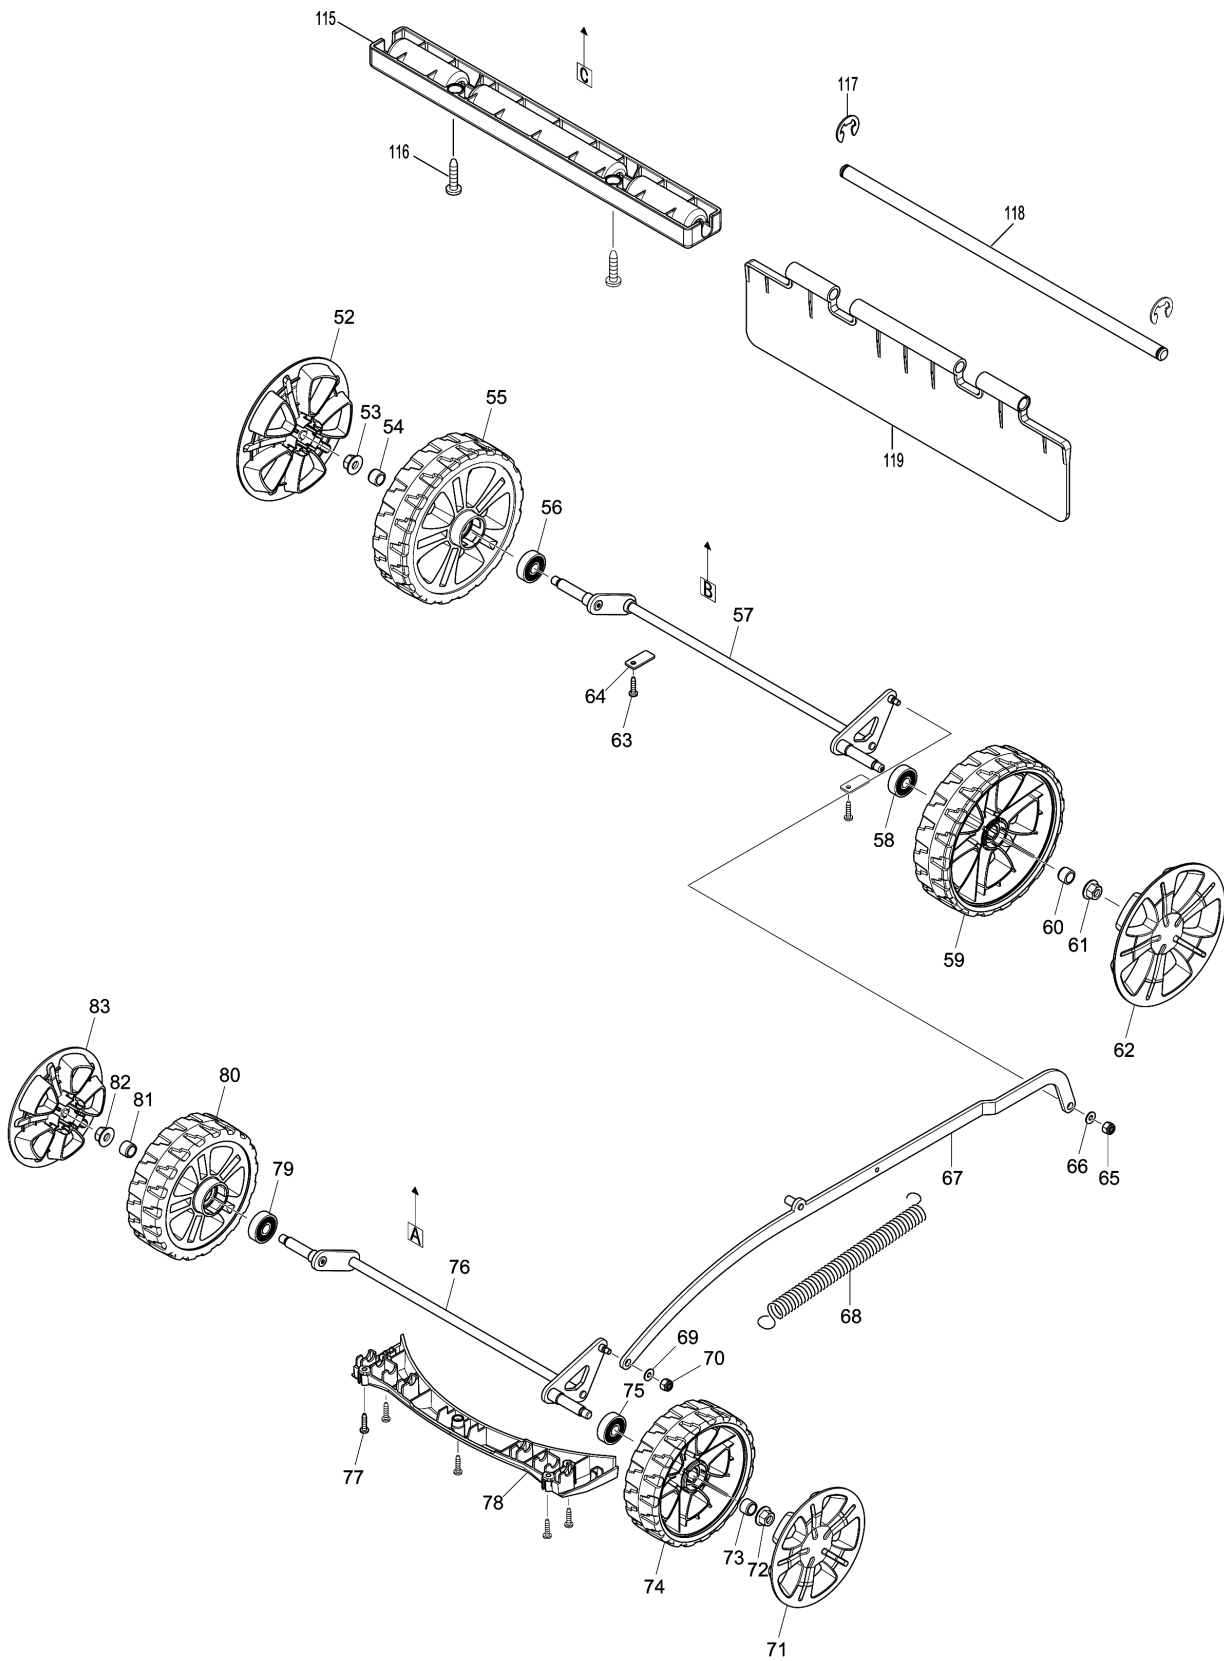

Model No.AM3743 430MM CORDLESS LAWN MOWER