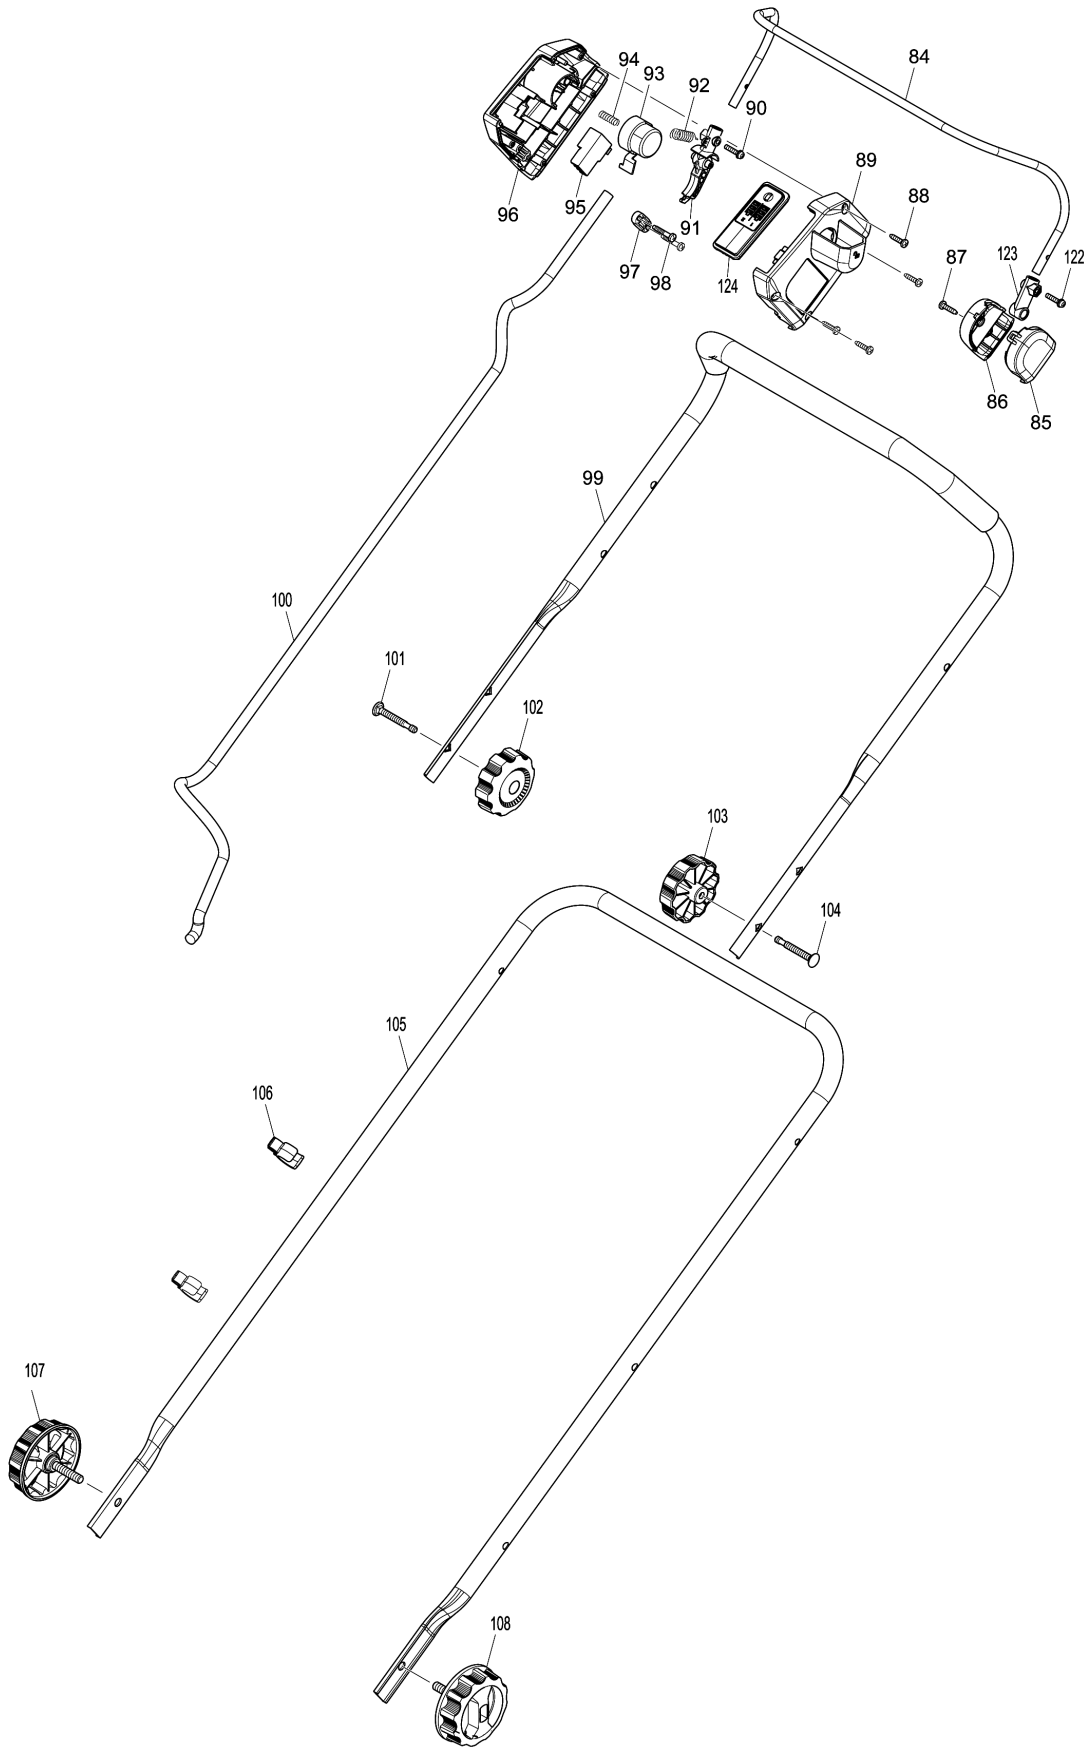

Model No.AM3743 430MM CORDLESS LAWN MOWER