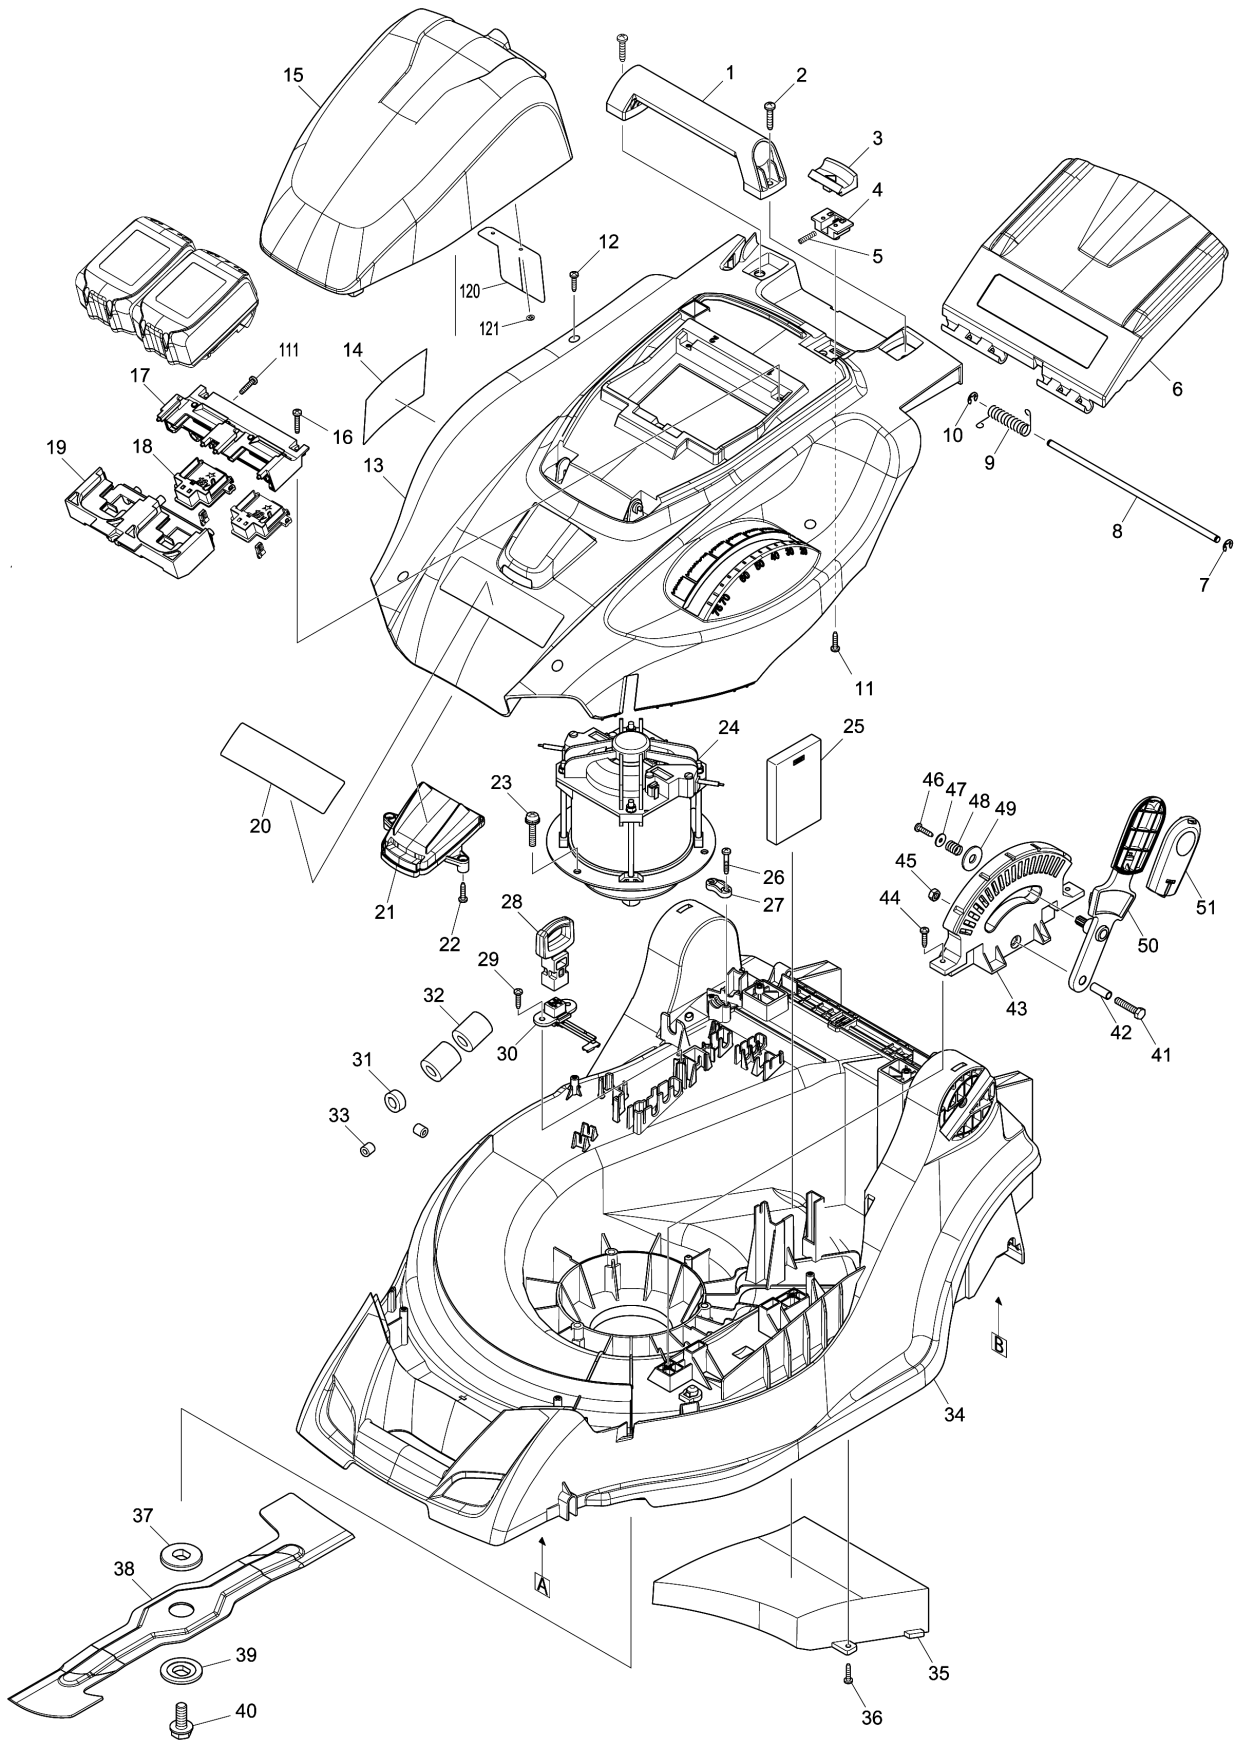

Model No.AM3743 430MM CORDLESS LAWN MOWER