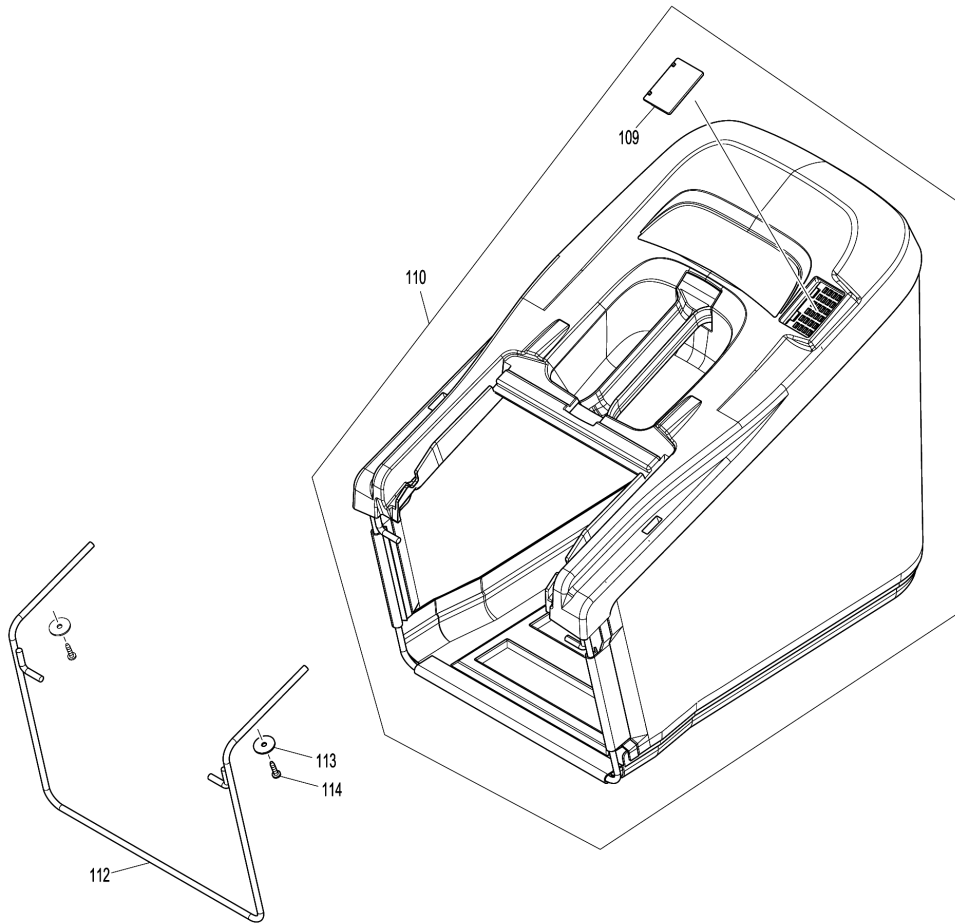

Model No.AM3743 430MM CORDLESS LAWN MOWER

Model No.AM3743 430MM CORDLESS LAWN MOWER

Item	Parts No.	Description	I/C	Qty	New/Old	Opt. 1	Opt. 2	Note
001	273675-0	GRIP A		1				
002	266459-3	TAPPING SCREW 5X25		2				
003	453250-0	LOCK LEVER		1				
004	453251-8	LOCK LEVER SUPPORT		1				
005	233173-6	COMPRESSION SPRING 4		1				
006B	141300-0	REAR FLAP COMPLETE		1	*			
C10	890375-3	CAUTION LABEL		1	*			
006C	141300-0	REAR FLAP COMPLETE		1	*			
C10	890375-3	CAUTION LABEL		1	*			
006-1B	144076-8	REAR FLAP COMPLETE	<	1				
C10	890375-3	CAUTION LABEL		1				
006-1C	144076-8	REAR FLAP COMPLETE	<	1				
C10	890375-3	CAUTION LABEL		1				
006-1F	144076-8	REAR FLAP COMPLETE		1				
C10	890375-3	CAUTION LABEL		1				
007	961018-5	STOP RING E-5		1	*			
007-1	LC961018-5	STOP RING (EXT) E-5	O	1				
008	256871-5	ROD 6		1	*			
008-1	LC256871-5	ROD 6	O	1				
009	233597-6	TORSION SPRING 8		1	*			
009-1	LC233597-6	TORSION SPRING 8	O	1				
010	961018-5	STOP RING E-5		1	*			
010-1	LC961018-5	STOP RING (EXT) E-5	O	1				
011	266326-2	TAPPING SCREW 4X18		2				
012	266326-2	TAPPING SCREW 4X18		4				
013	456348-2	COWLING D		1	*			
013-1	456348-2	COWLING D	<	1				
014	851P61-7	AM-3743 NAME PLATE		1				
015	143506-6	BATTERY COVER COMPLETE E		1				
C10	890380-0	CAUTION LABEL		1				
D10		INC. 120,121						
016	266326-2	TAPPING SCREW 4X18		3				
017	187926-4	TERMINAL HOUSING SET		1				
C10	263005-3	RUBBER PIN 6		4				
D10		INC. 19						
018	644808-8	TERMINAL		2				
019	187926-4	TERMINAL HOUSING SET		1				
C10	263005-3	RUBBER PIN 6		4				
D10		INC. 17						
020	890384-2	DOLMAR LOGO LABEL		1				
021	453293-2	COWLING COVER		1	*			
021-1	LC453293-2	COWLING COVER		1				
022	266326-2	TAPPING SCREW 4X18		2	*			
023	266774-5	+ PAN HEAD SCREW M6X30 WITH WR		3	*			

Please order the parts with part number.

Print Date 4/12/2023