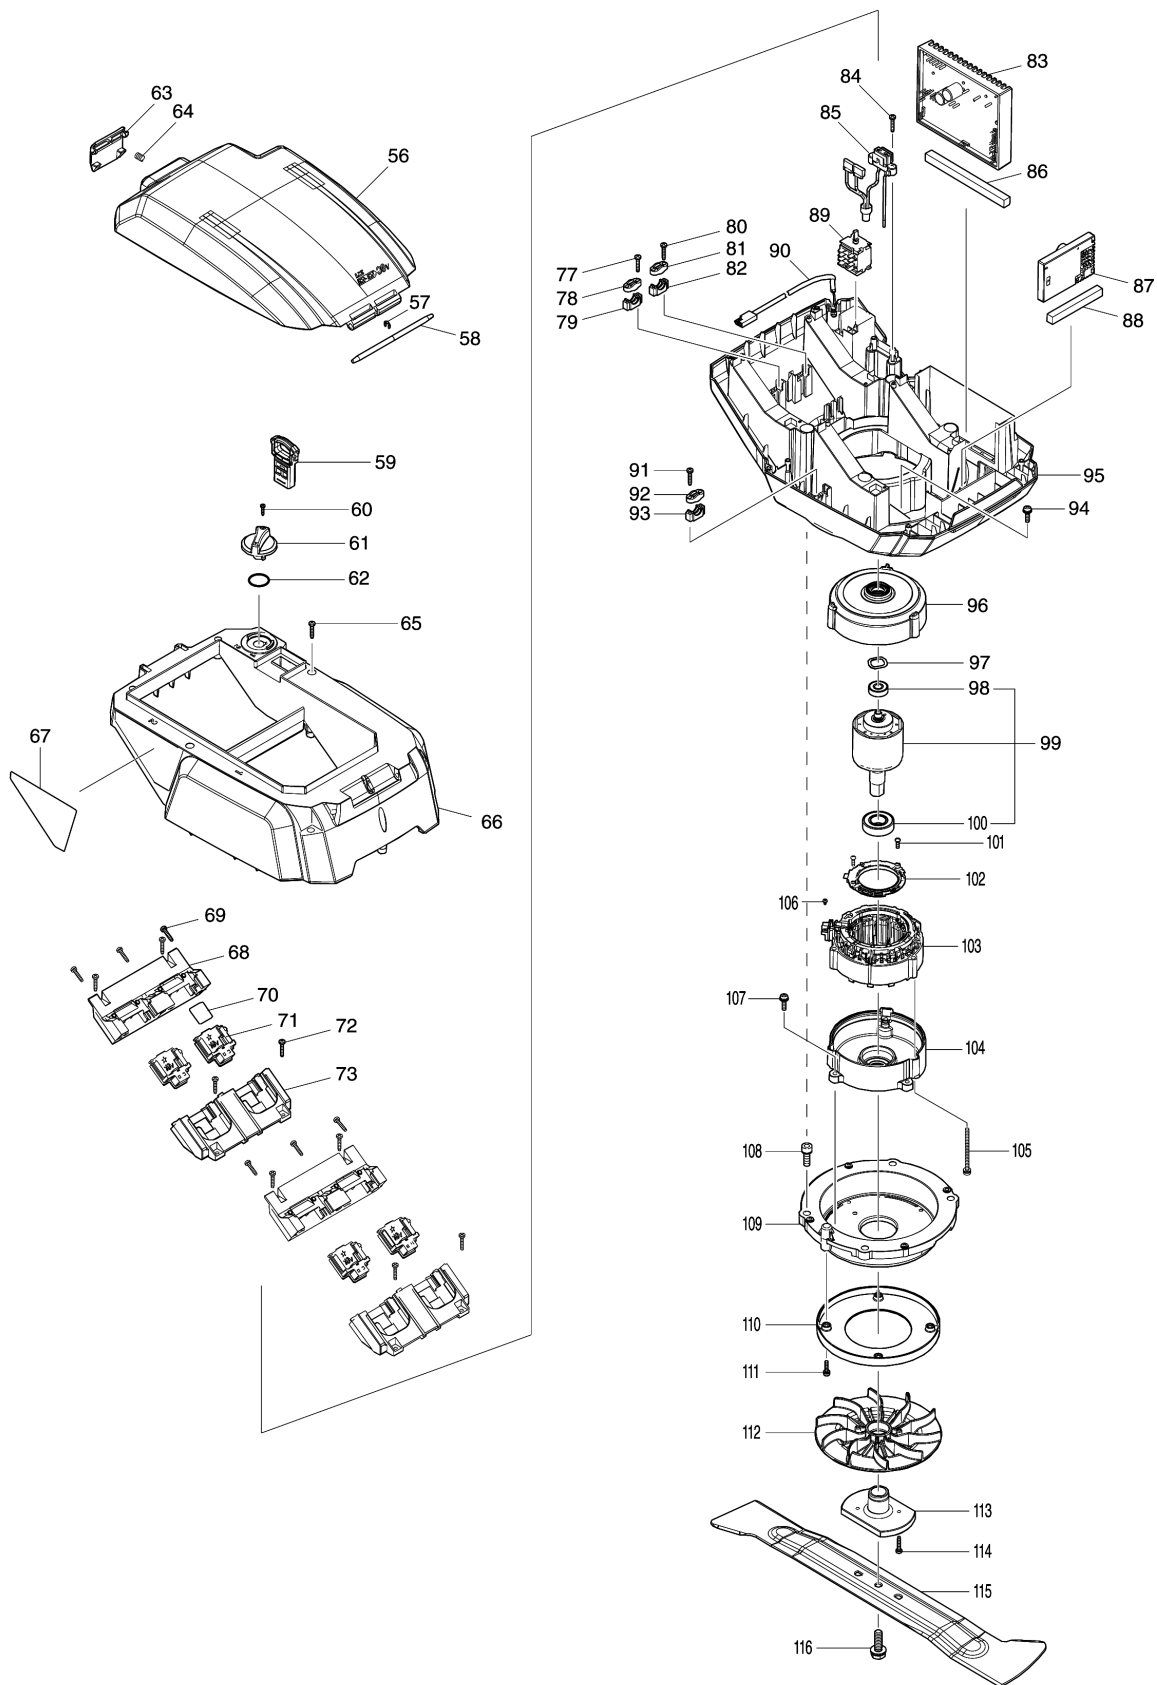

Model No.AM3753 530MM CORDLESS LAWN MOWER