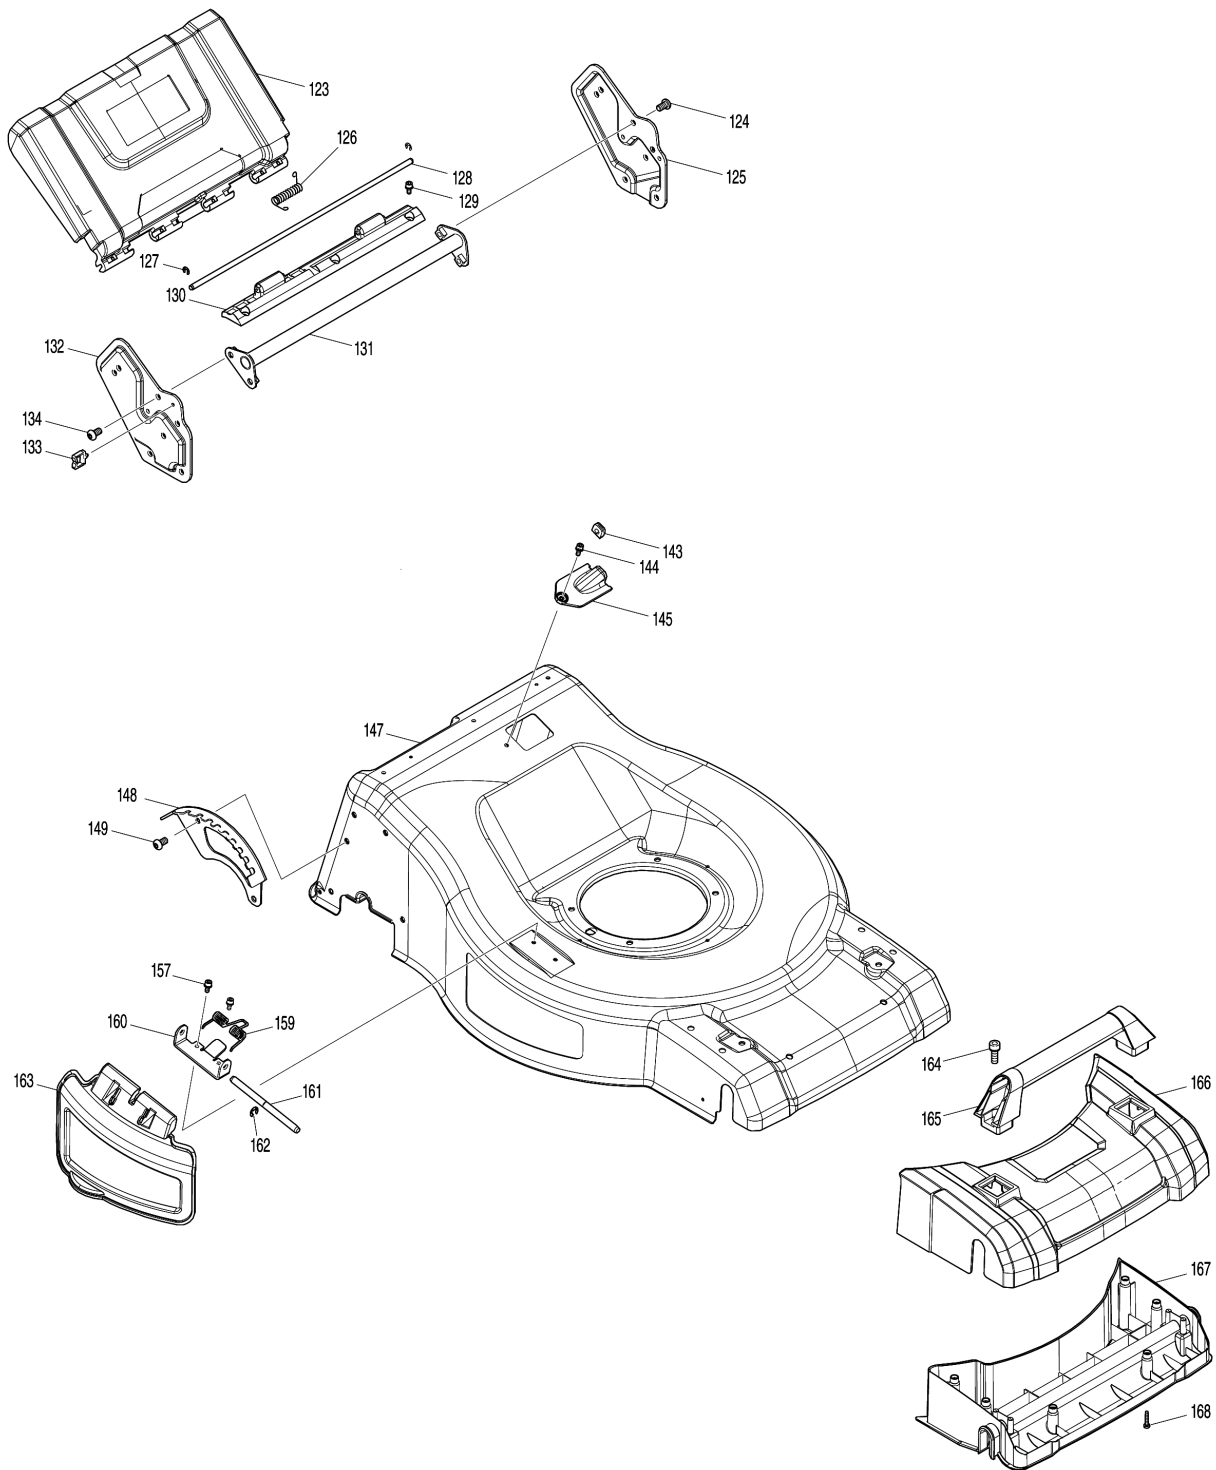

Model No.AM3753 530MM CORDLESS LAWN MOWER