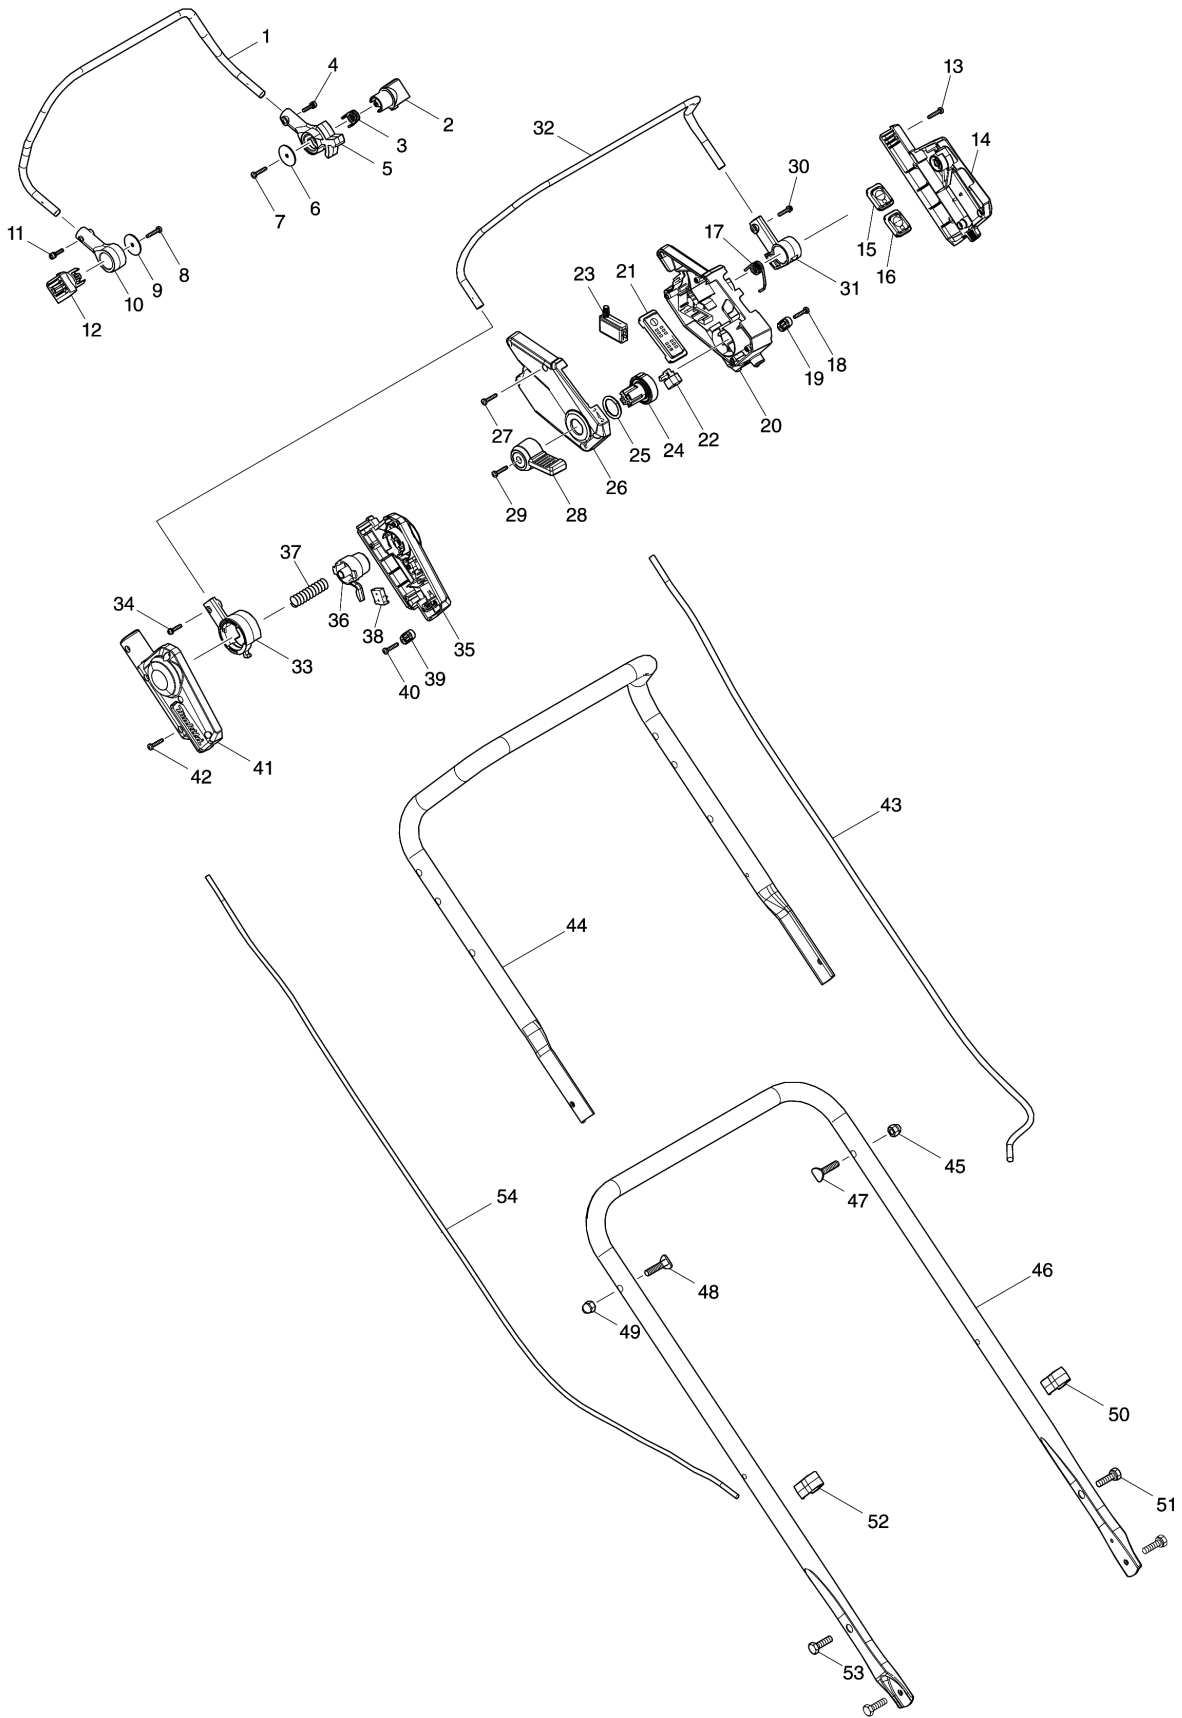

Model No.AM3753 530MM CORDLESS LAWN MOWER