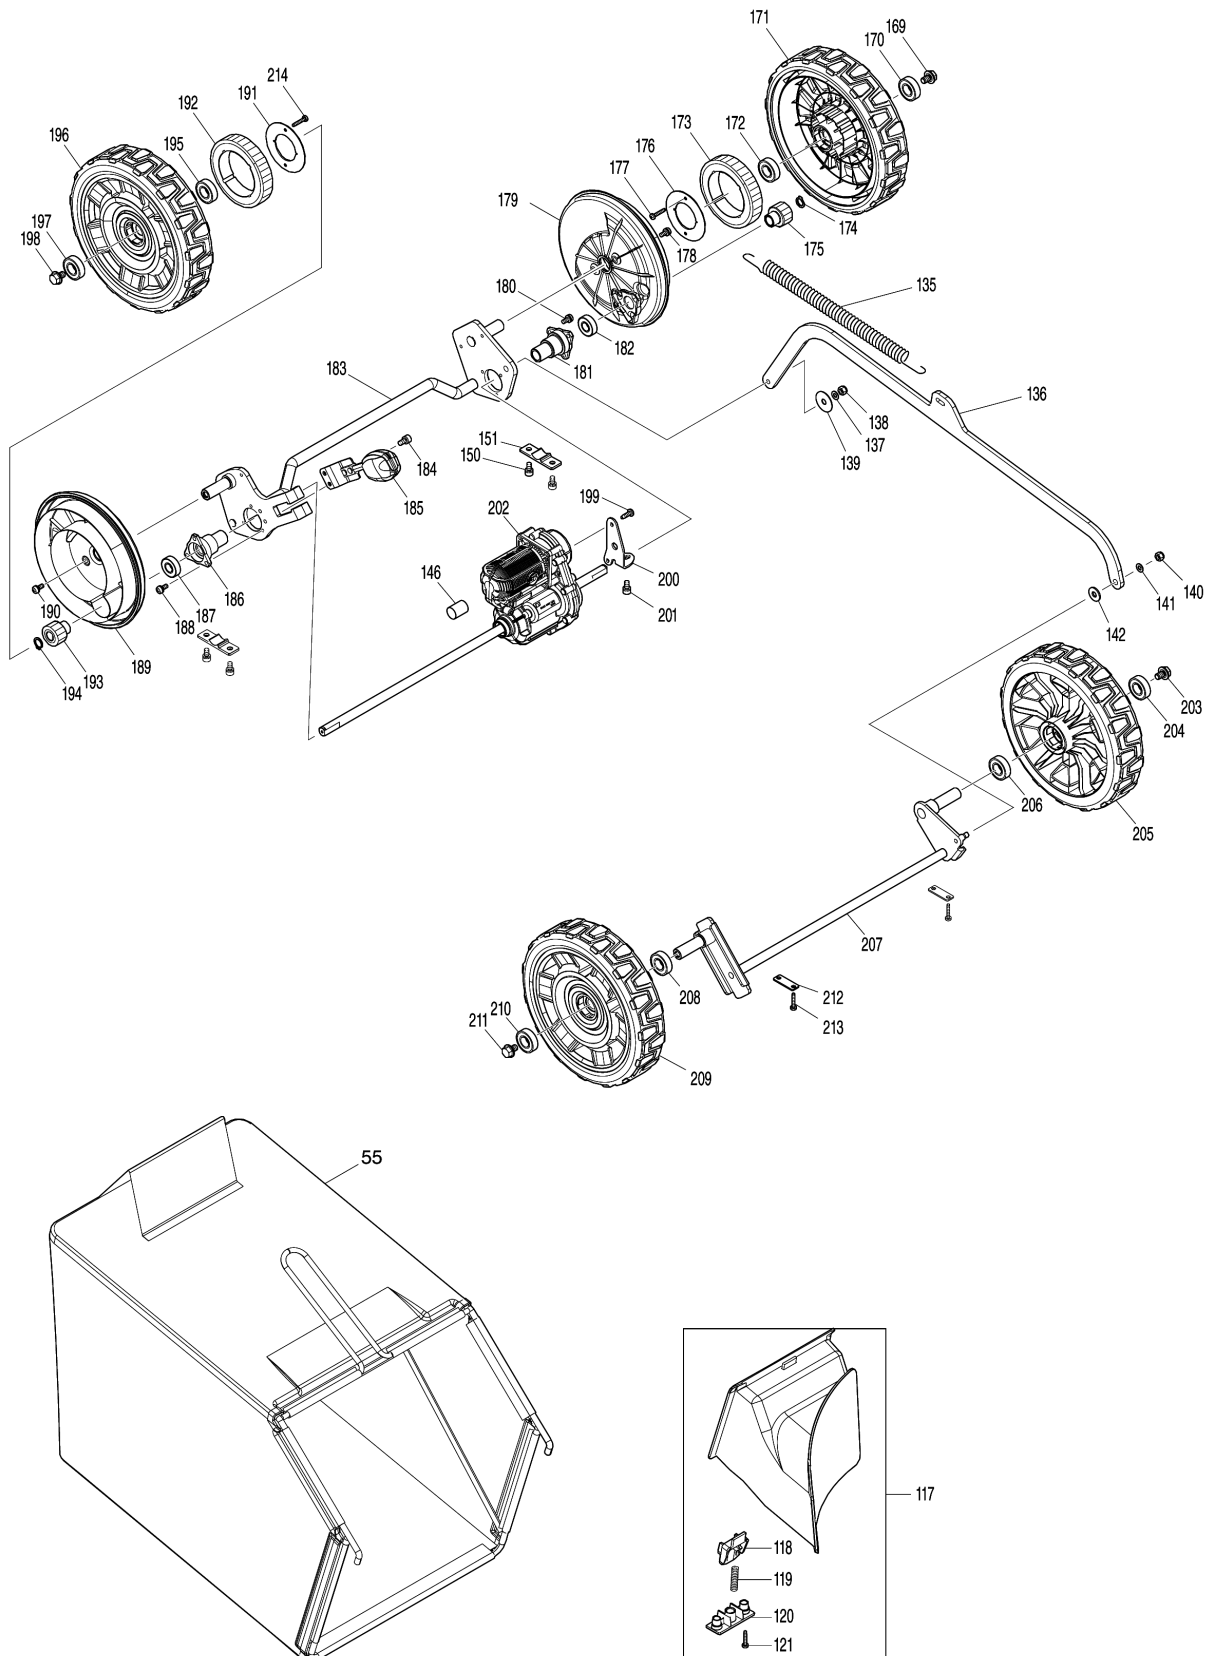

Model No.AM3753 530MM CORDLESS LAWN MOWER

Model No.AM3753 530MM CORDLESS LAWN MOWER

Item	Parts No.	Description	I/C	Qty	New/Old	Opt. 1	Opt. 2	Note
001	327425-6	DRIVING LEVER		1				
002	459859-6	DRIVING LEVER HOLDER		1				
003	232566-4	TORSION SPRING 12		1				
004	911138-5	P.H.SCREW M4X20 WITH WR		1				
005	459864-3	DRIVING LEVER SUPPORT L		1				
C10	931102-0	HEX. NUT M4		1				
006	267136-0	FLAT WASHER 5		1				
007	266424-2	TAPPING SCREW 4X20		1				
008	266424-2	TAPPING SCREW 4X20		1				
009	267136-0	FLAT WASHER 5		1				
010	459858-8	DRIVING LEVER SUPPORT R		1				
C10	931102-0	HEX. NUT M4		1				
011	911138-5	P.H.SCREW M4X20 WITH WR		1				
012	459859-6	DRIVING LEVER HOLDER		1				
013	266424-2	TAPPING SCREW 4X20		6				
014	183N82-2	SWITCH BOX SET		1				
D10		INC. 26						
015	140F09-7	SWITCH CIRCUIT COMPLETE		1				
C10	810D46-0	SWITCH LABEL		1				
016	140F10-2	SWITCH CIRCUIT COMPLETE		1				
C10	818A74-1	SWITCH LABEL		1				
017	232575-3	TORSION SPRING 12		1				
018	266424-2	TAPPING SCREW 4X20		2				
019	687124-5	STRAIN RELIEF		1				
020	459860-1	SWITCH BOX		1				
021	620C48-0	INDICATION CIRCUIT COMPLETE		1				
C10	8007C8-5	INDICATION LABEL		1				
022	620415-1	SUB CONTROLLER		1				
023	651083-9	SWITCH C3XA-1PSPM		1				
024	459866-9	SPEED LEVER HOLDER		1				
025	213897-0	O-RING 26		1				
026	183N82-2	SWITCH BOX SET		1				
D10		INC. 14						
027	266424-2	TAPPING SCREW 4X20		5				
028	459865-1	SPEED LEVER		1				
029	266424-2	TAPPING SCREW 4X20		1				
030	911138-5	P.H.SCREW M4X20 WITH WR		1				
031	459863-5	SWITCH LEVER SUPPORT L		1				
C10	931102-0	HEX. NUT M4		1				
032	327424-8	SWITCH LEVER		1				
033	459856-2	SWITCH LEVER SUPPORT R		1				
C10	931102-0	HEX. NUT M4		1				
034	911138-5	P.H.SCREW M4X20 WITH WR		1				
035	183P39-5	LEVER BOX SET		1	*			
C10	8007C6-9	INDICATION LABEL		1	*			

Please order the parts with part number.

Print Date 4/3/2024