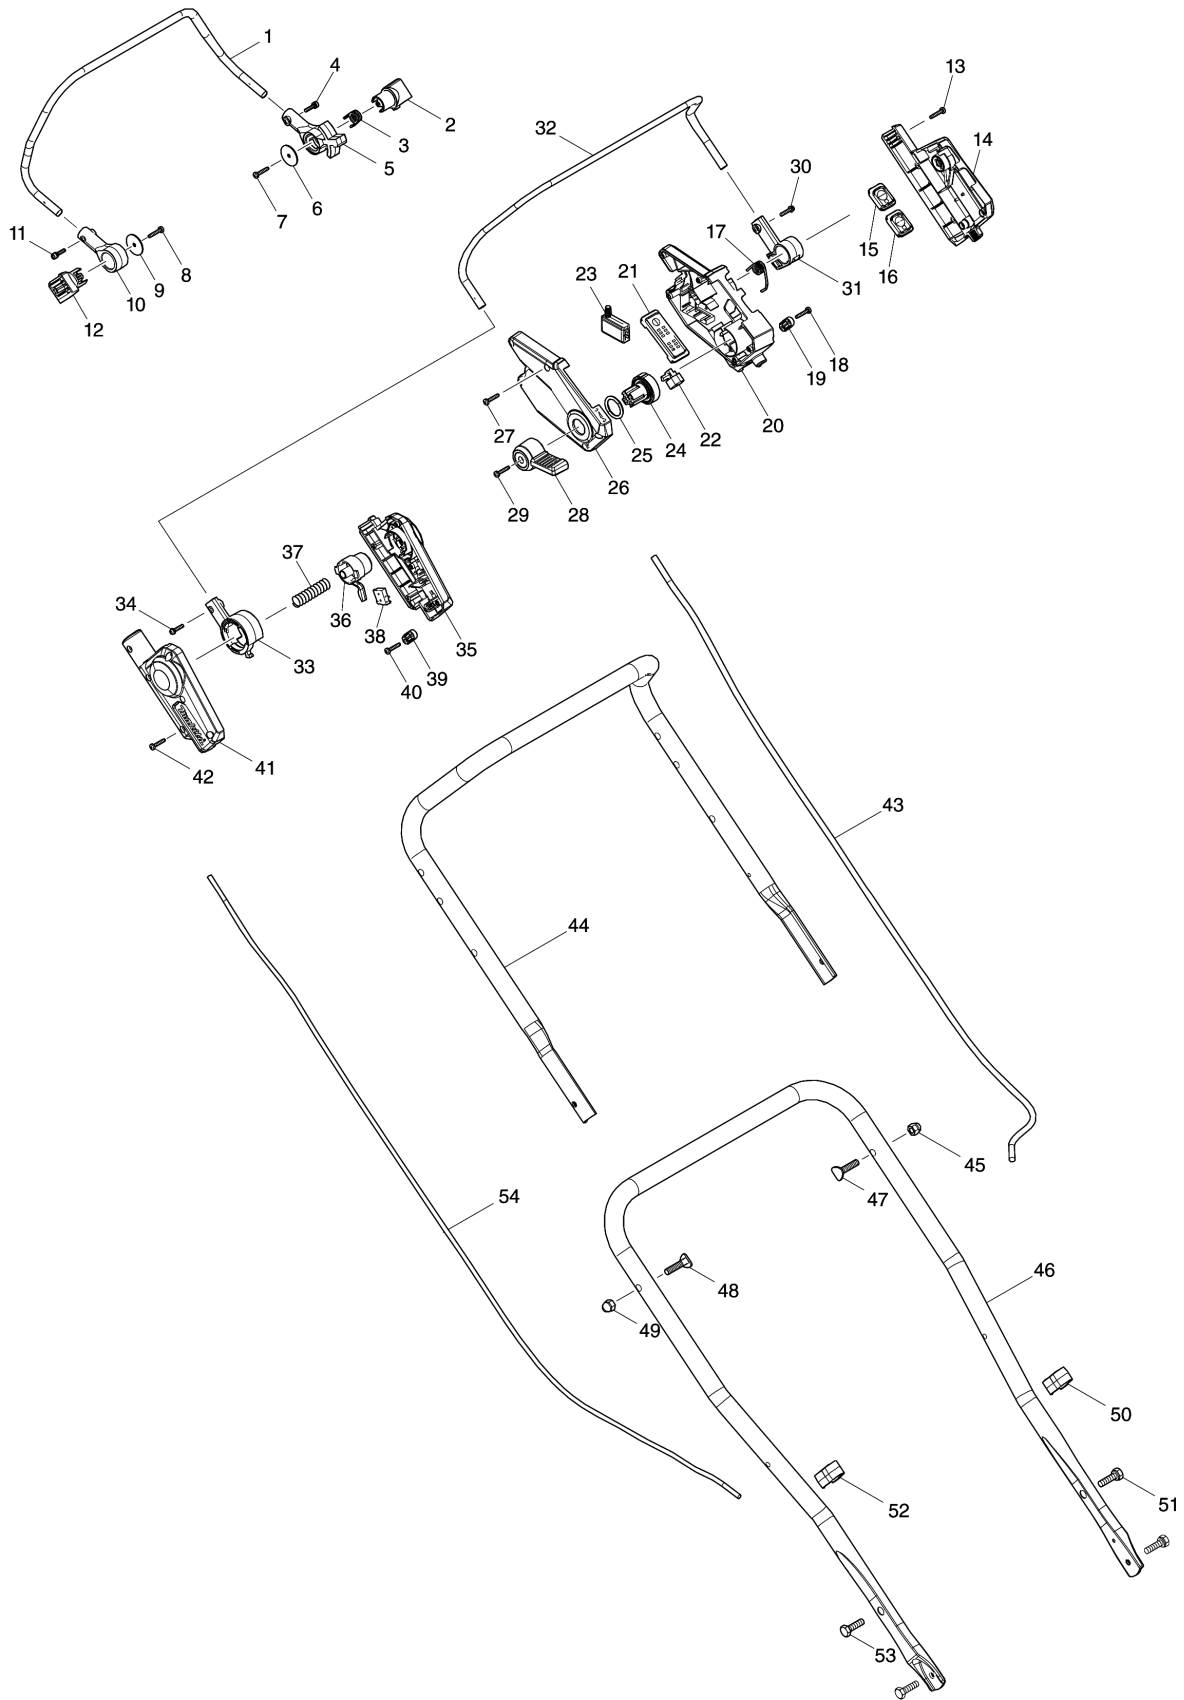

Model No.AM3846 460MM CORDLESS LAWN MOWER