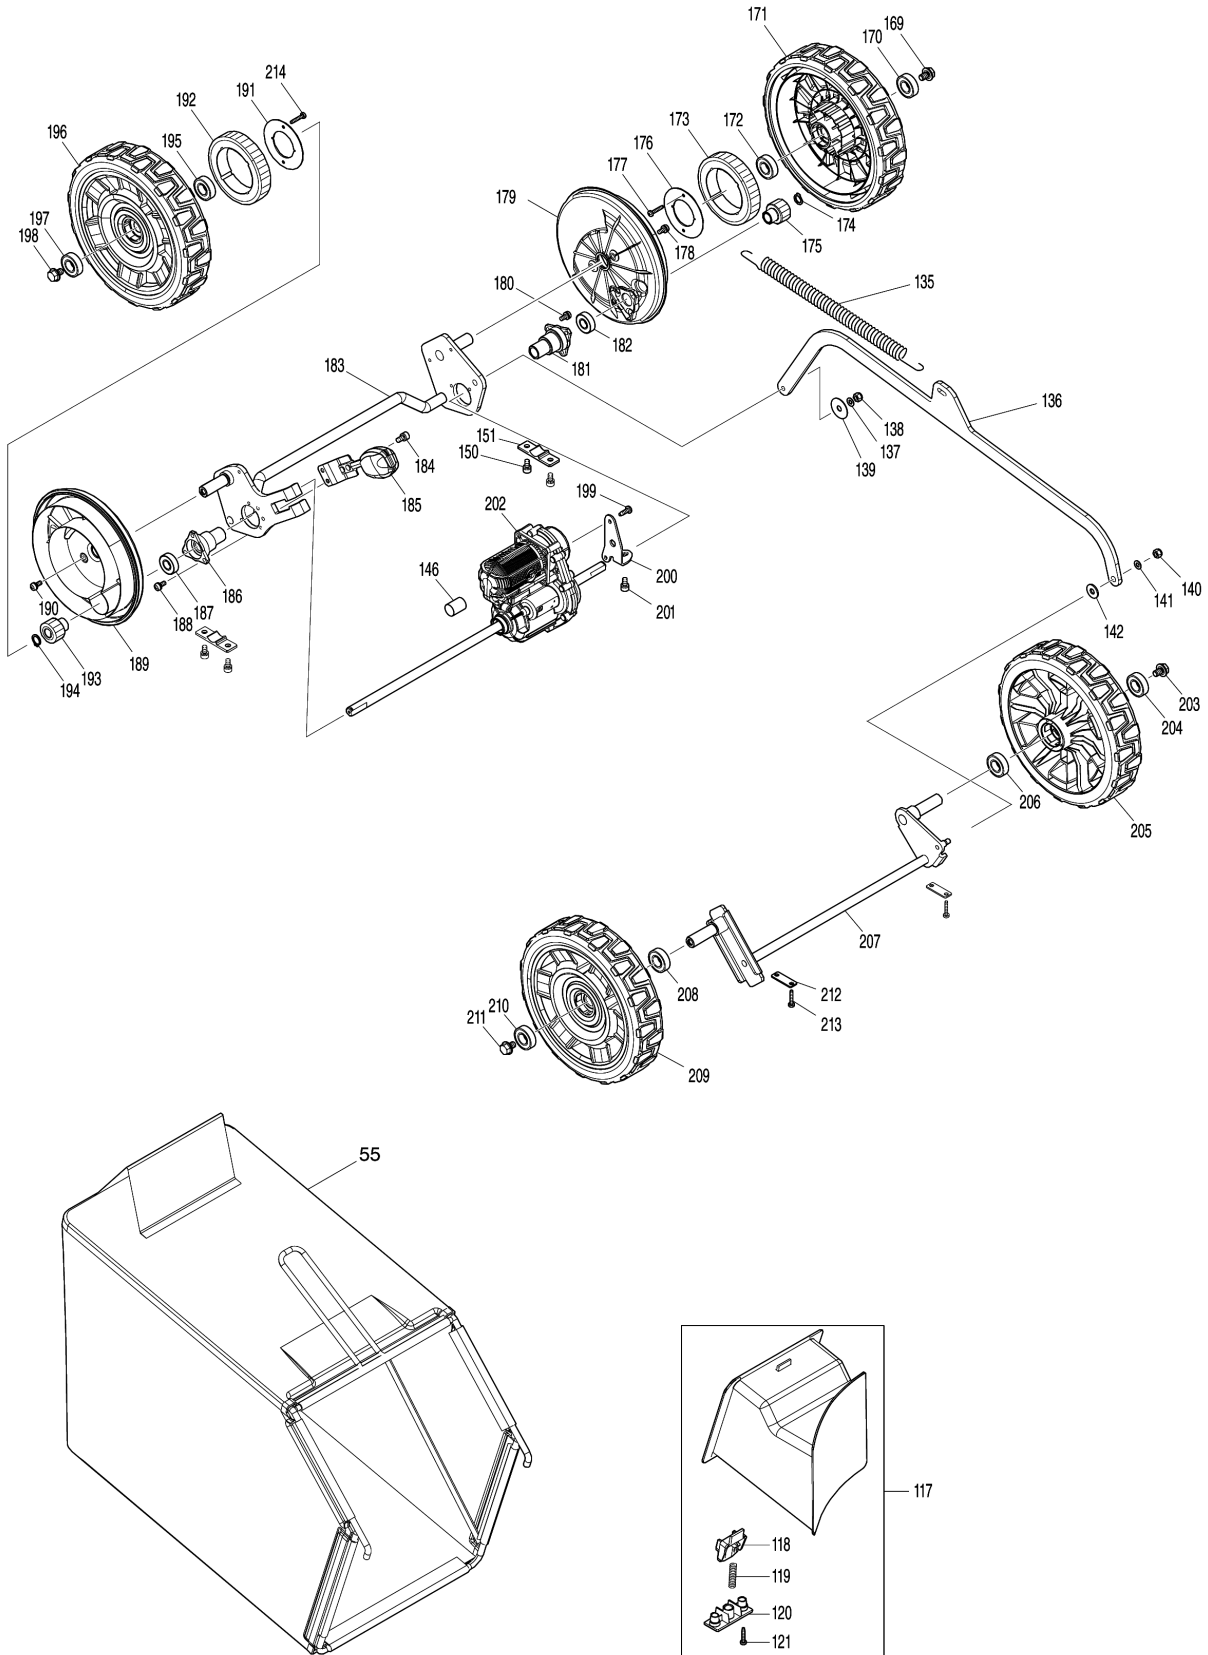

Model No.AM3846 460MM CORDLESS LAWN MOWER

Model No.AM3846 460MM CORDLESS LAWN MOWER

Item	Parts No.	Description	I/C	Qty	New/Old	Opt. 1	Opt. 2	Note
001	327425-6	DRIVING LEVER		1				
002	459859-6	DRIVING LEVER HOLDER		1				
003	232566-4	TORSION SPRING 12		1				
004	911138-5	P.H.SCREW M4X20 WITH WR		1				
005	459864-3	DRIVING LEVER SUPPORT L		1				
C10	931102-0	HEX. NUT M4		1				
006	267136-0	FLAT WASHER 5		1				
007	266424-2	TAPPING SCREW 4X20		1				
008	266424-2	TAPPING SCREW 4X20		1				
009	267136-0	FLAT WASHER 5		1				
010	459858-8	DRIVING LEVER SUPPORT R		1				
C10	931102-0	HEX. NUT M4		1				
011	911138-5	P.H.SCREW M4X20 WITH WR		1				
012	459859-6	DRIVING LEVER HOLDER		1				
013	266424-2	TAPPING SCREW 4X20		6				
014	183N82-2	SWITCH BOX SET		1				
D10		INC. 26						
015	140F09-7	SWITCH CIRCUIT COMPLETE		1				
C10	810D46-0	SWITCH LABEL		1				
016	140F10-2	SWITCH CIRCUIT COMPLETE		1				
C10	818A74-1	SWITCH LABEL		1				
017	232575-3	TORSION SPRING 12		1				
018	266424-2	TAPPING SCREW 4X20		2				
019	687124-5	STRAIN RELIEF		1				
020	459860-1	SWITCH BOX		1				
021	620C48-0	INDICATION CIRCUIT COMPLETE		1				
C10	8007C8-5	INDICATION LABEL		1				
022	620415-1	SUB CONTROLLER		1				
023	651083-9	SWITCH C3XA-1PSPM		1				
024	459866-9	SPEED LEVER HOLDER		1				
025	213897-0	O-RING 26		1				
026	183N82-2	SWITCH BOX SET		1				
D10		INC. 14						
027	266424-2	TAPPING SCREW 4X20		5				
028	459865-1	SPEED LEVER		1				
029	266424-2	TAPPING SCREW 4X20		1				
030	911138-5	P.H.SCREW M4X20 WITH WR		1				
031	459863-5	SWITCH LEVER SUPPORT L		1				
C10	931102-0	HEX. NUT M4		1				
032	327424-8	SWITCH LEVER		1				
033	459856-2	SWITCH LEVER SUPPORT R		1				
C10	931102-0	HEX. NUT M4		1				
034	911138-5	P.H.SCREW M4X20 WITH WR		1				
035	183P39-5	LEVER BOX SET		1	*			
C10	8007C6-9	INDICATION LABEL		1	*			

Please order the parts with part number.

Print Date 4/3/2024