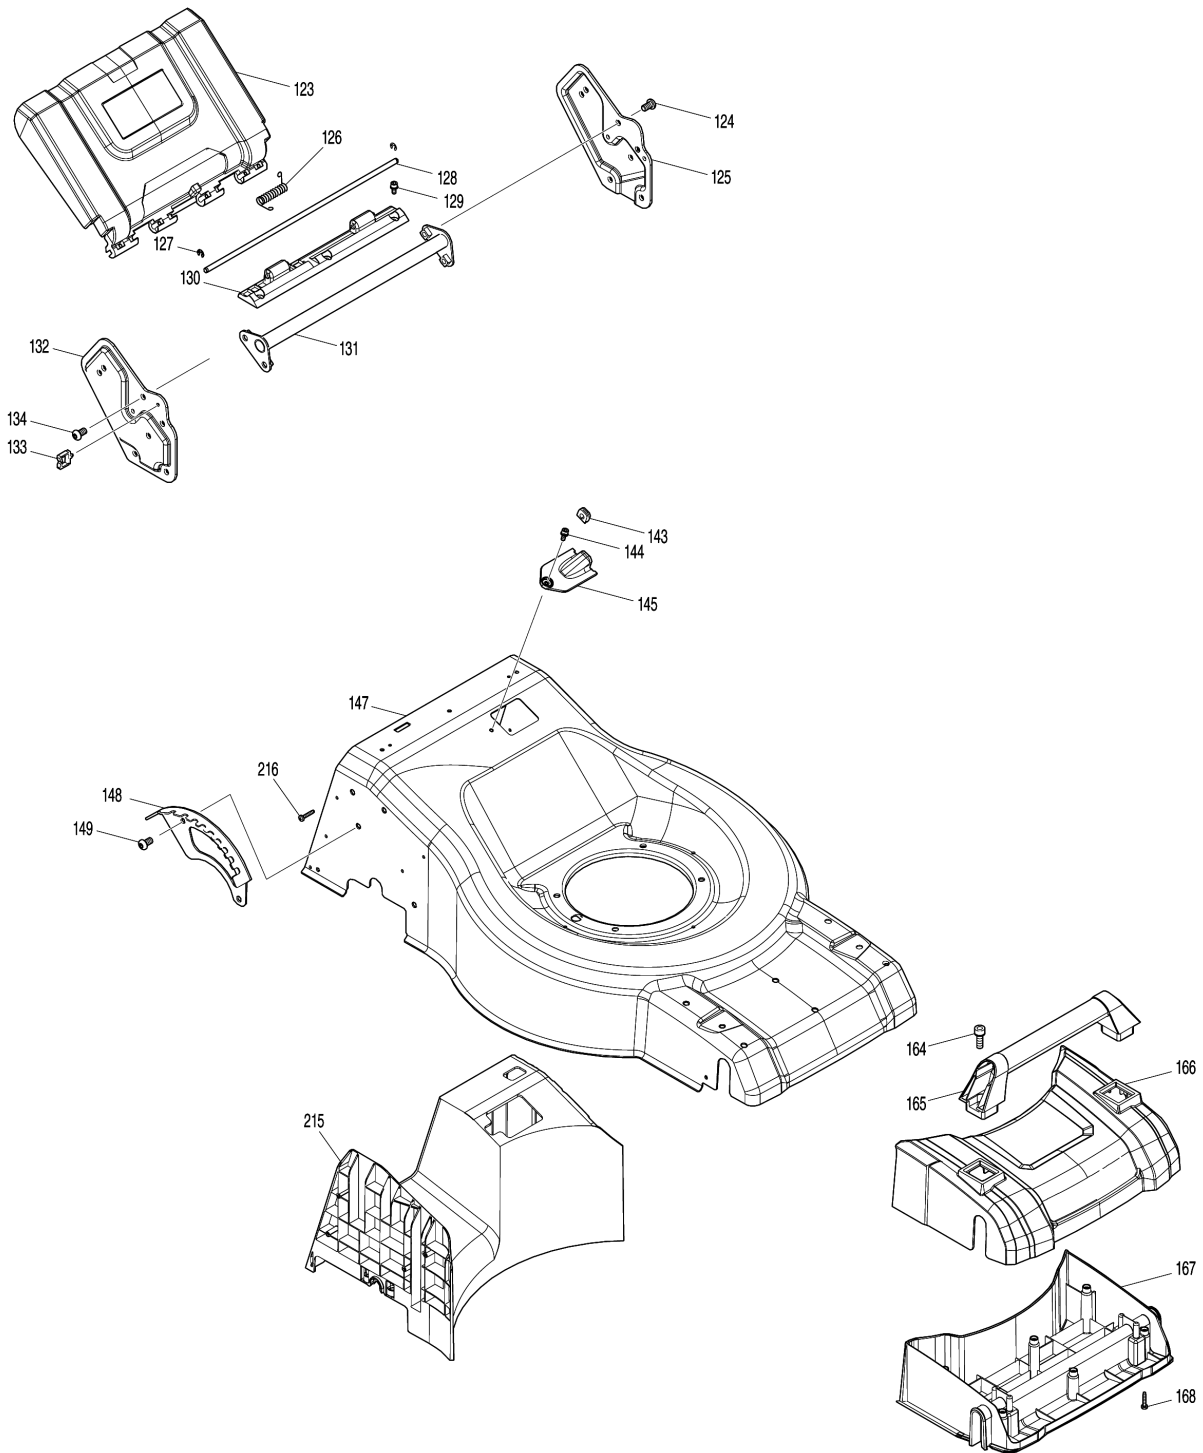

Model No.AM3846 460MM CORDLESS LAWN MOWER