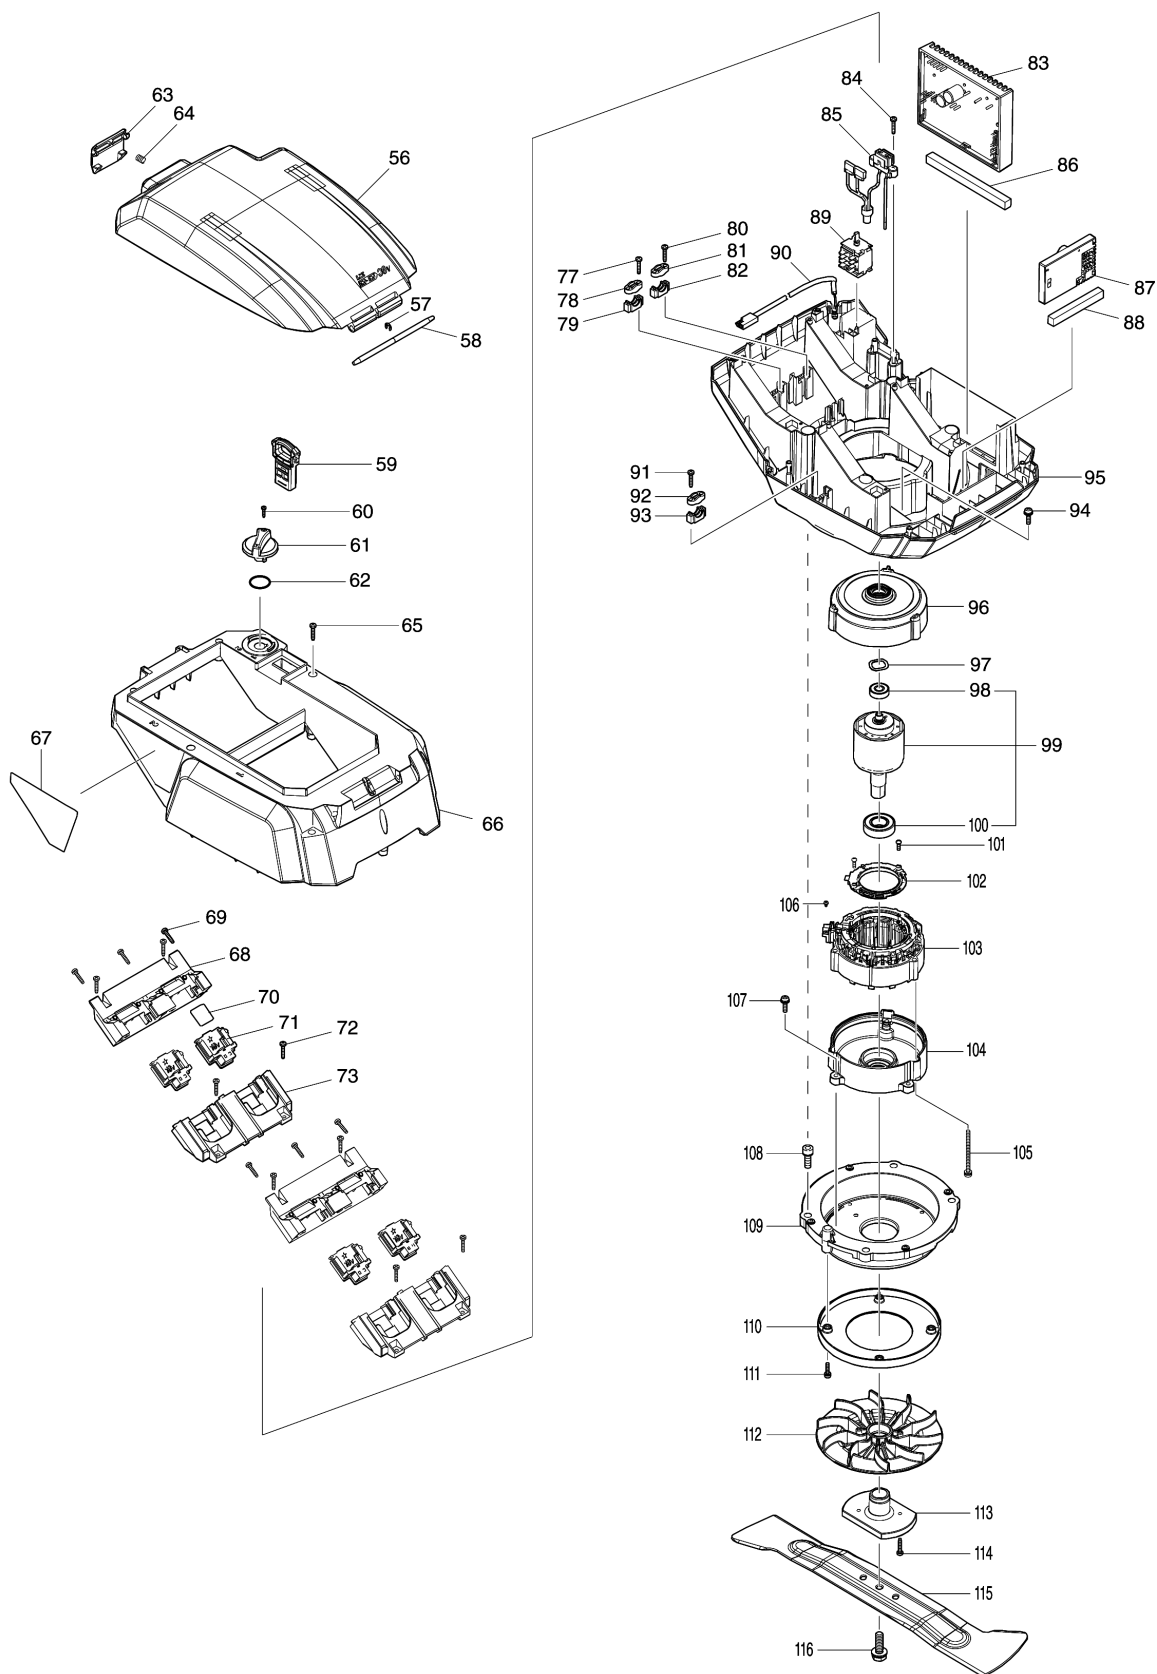

Model No.AM3846 460MM CORDLESS LAWN MOWER