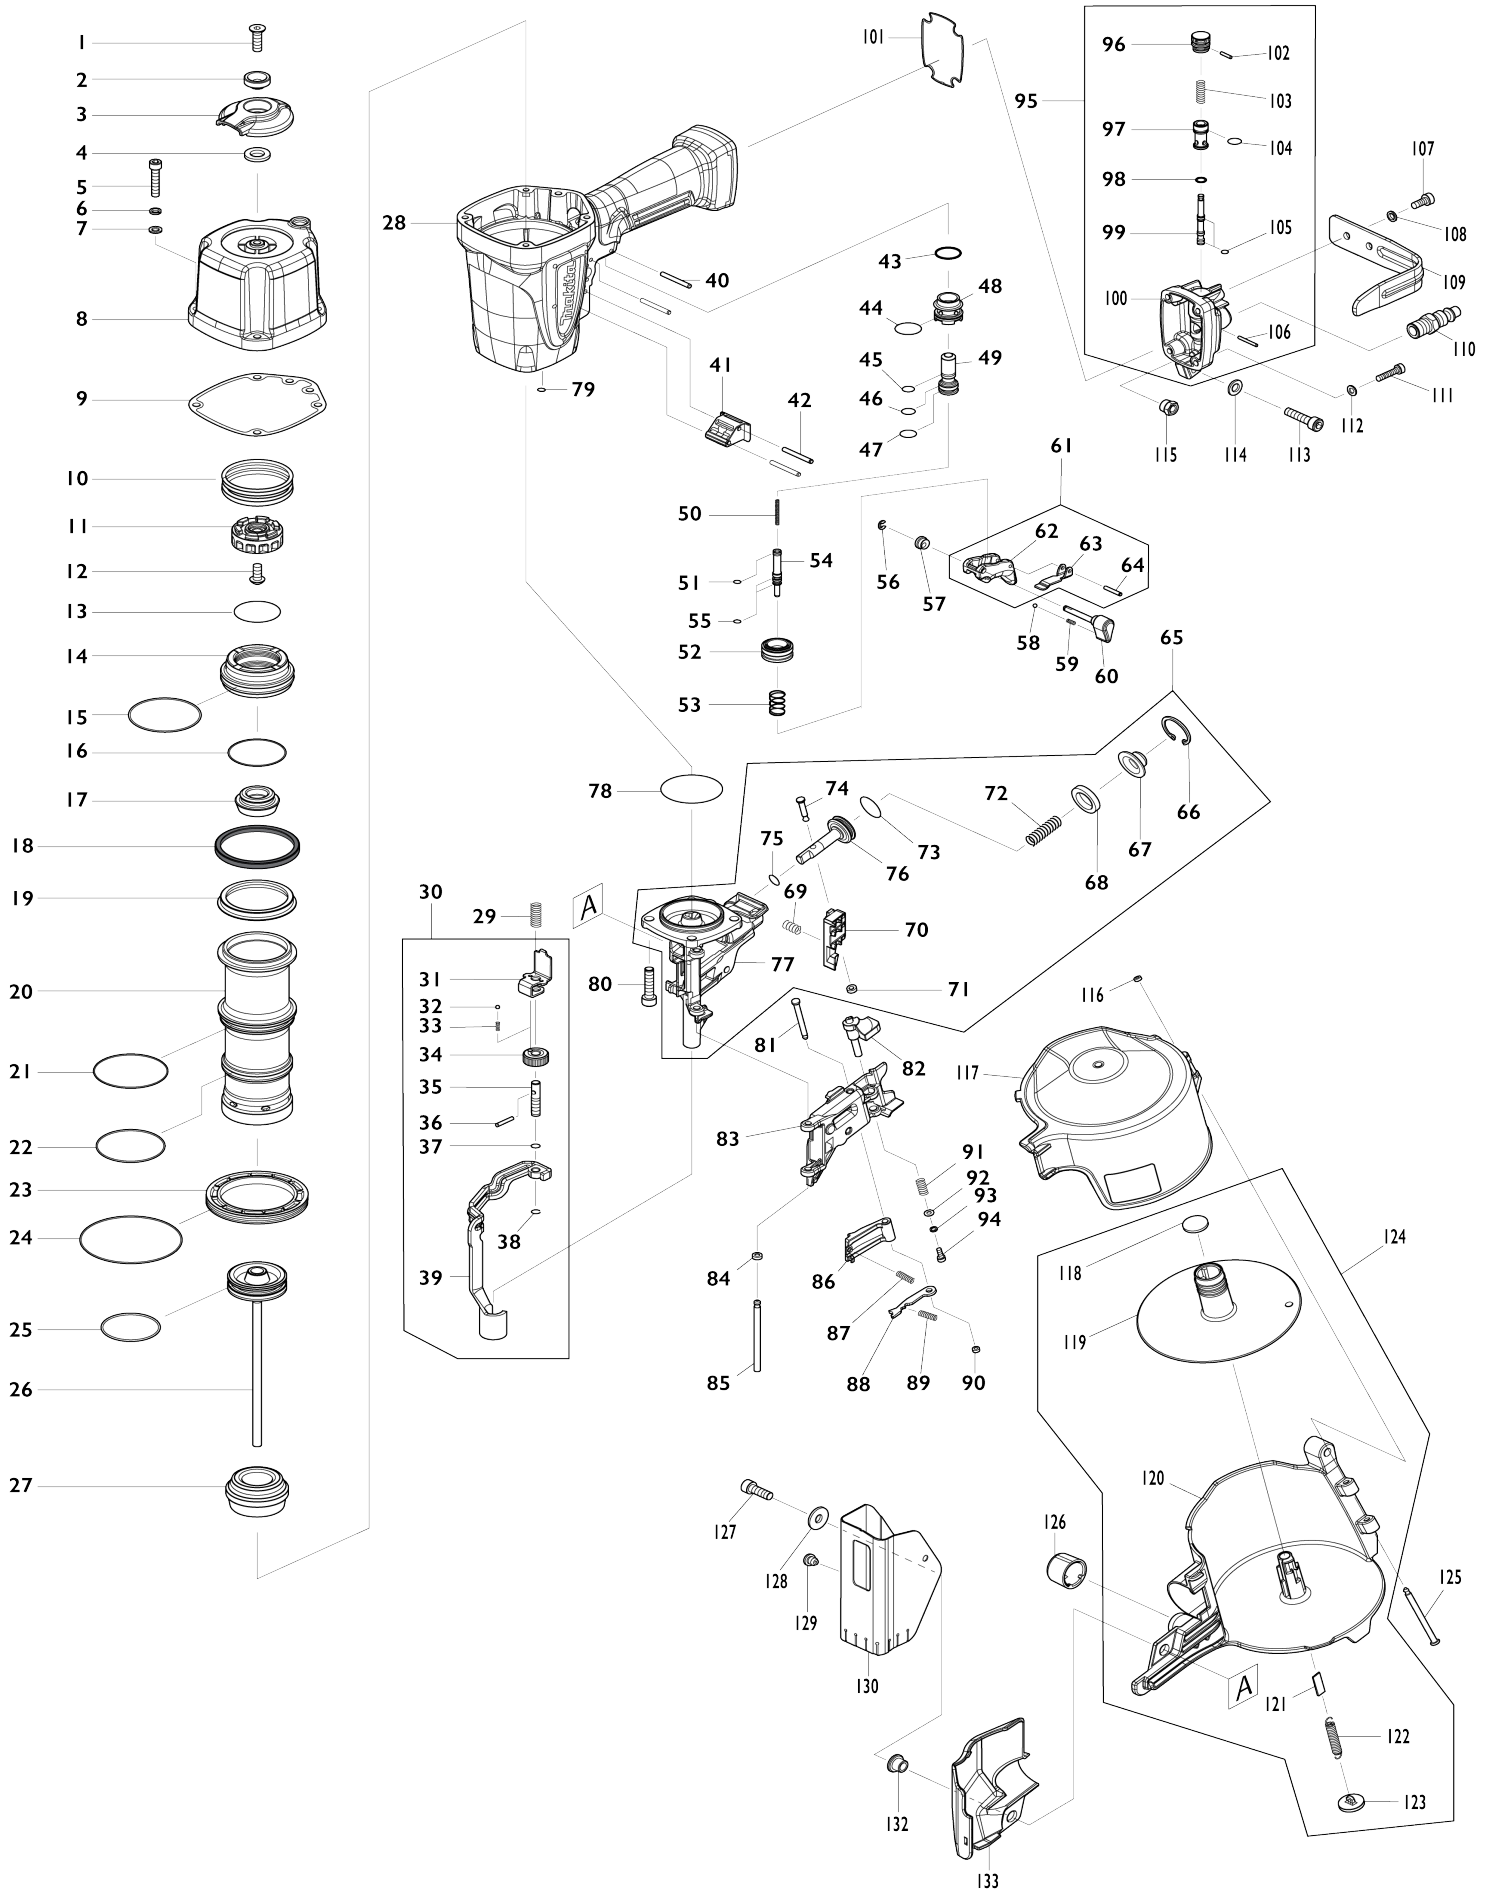

Model No. AN613 PNEUMATIC COIL NAILER

Model No.AN613 PNEUMATIC COIL NAILER

Item No.	Parts No.	Description	Interchangability	Q'ty	New/Old	Note1	Note2
001	HY00000655	HEX.SOCKETC.S.HEADSCREWM6X20		1			
002	HY00000632	SLEEVE6		1			
003	HY00000596	EXHAUSTCOVER		1			
004	HY00000627	RUBBERRING10		1			
005	HY00000156	HEX.SOCKET HEAD BOLT M5X25		4			
006	HY00000162	SPRING WASHER 5		4			
007	HY00000160	FLAT WASHER 5		4			
008	HY00001064	TOP CAP COMPLETE		1			
009	HY00001065	TOPCAP GASCKET		1			
010	HY00001101	COMPRESSION SPRING 45		1			
011	HY00000455	HEADVALVEGUIDE		1			
012	HY00000677	HEX.SOCKETBUTTONHEADSCREW6X12		1			
013	HY00000409	ORING30.5		1			
014	HY00001102	HEAD VALVE		1			
015	HY00000141	O-RING 45		1			
016	HY00000020	O-RING 36		1			
017	HY00000517	REARCUSHION		1			
018	HY00001066	VALVE SHEET GUIDE		1			
019	HY00000452	VALVESHEET		1			
020	HY00001067	CYLINDER		1			
021	HY00000405	ORING47		1			
022	HY00000402	ORING44		1			
023	HY00000785	CYLINDER SEPARATER		1			
024	HY00000143	O-RING 67		1			
025	HY00000139	O-RING 35		1			
026	HY00001068	DRIVER COMPLETE		1			
027	HY00001087	FRONT CUSHION		1			
028	HY00001069	HOUSINGCOMPLETE		1			
C10	HY00000828	CAUTION LABEL		1			
029	HY00000790	COMPRESSION SPRING 6		1			
030	HY00001070	CONTACT ARM ASSEMBLY		1			
D10		INC. 31-39					
031	HY00000791	UPPER YOKE		1			
032	HY00000526	STEELBALL3		1			
033	HY00000470	COMPRESSIONSPRING2		1			
034	HY00000792	ADJUSTER DIAL		1			
035	HY00000793	ADJUSTER SHAFT		1			
036	HY00000114	SPRING PIN 2.5-16		1			
037	HY00000397	ORING5		1			
038	HY00000795	RING SPRING 5		1			
039	HY00001071	CONTACT ARM		1			
040	HY00000165	SPRING PIN 3-28		2			
041	HY00000805	TRIGGER BASE		1			
042	HY00000165	SPRING PIN 3-28		2			
043	HY00000135	O-RING 15		1			
044	HY00000137	O-RING 17		1			