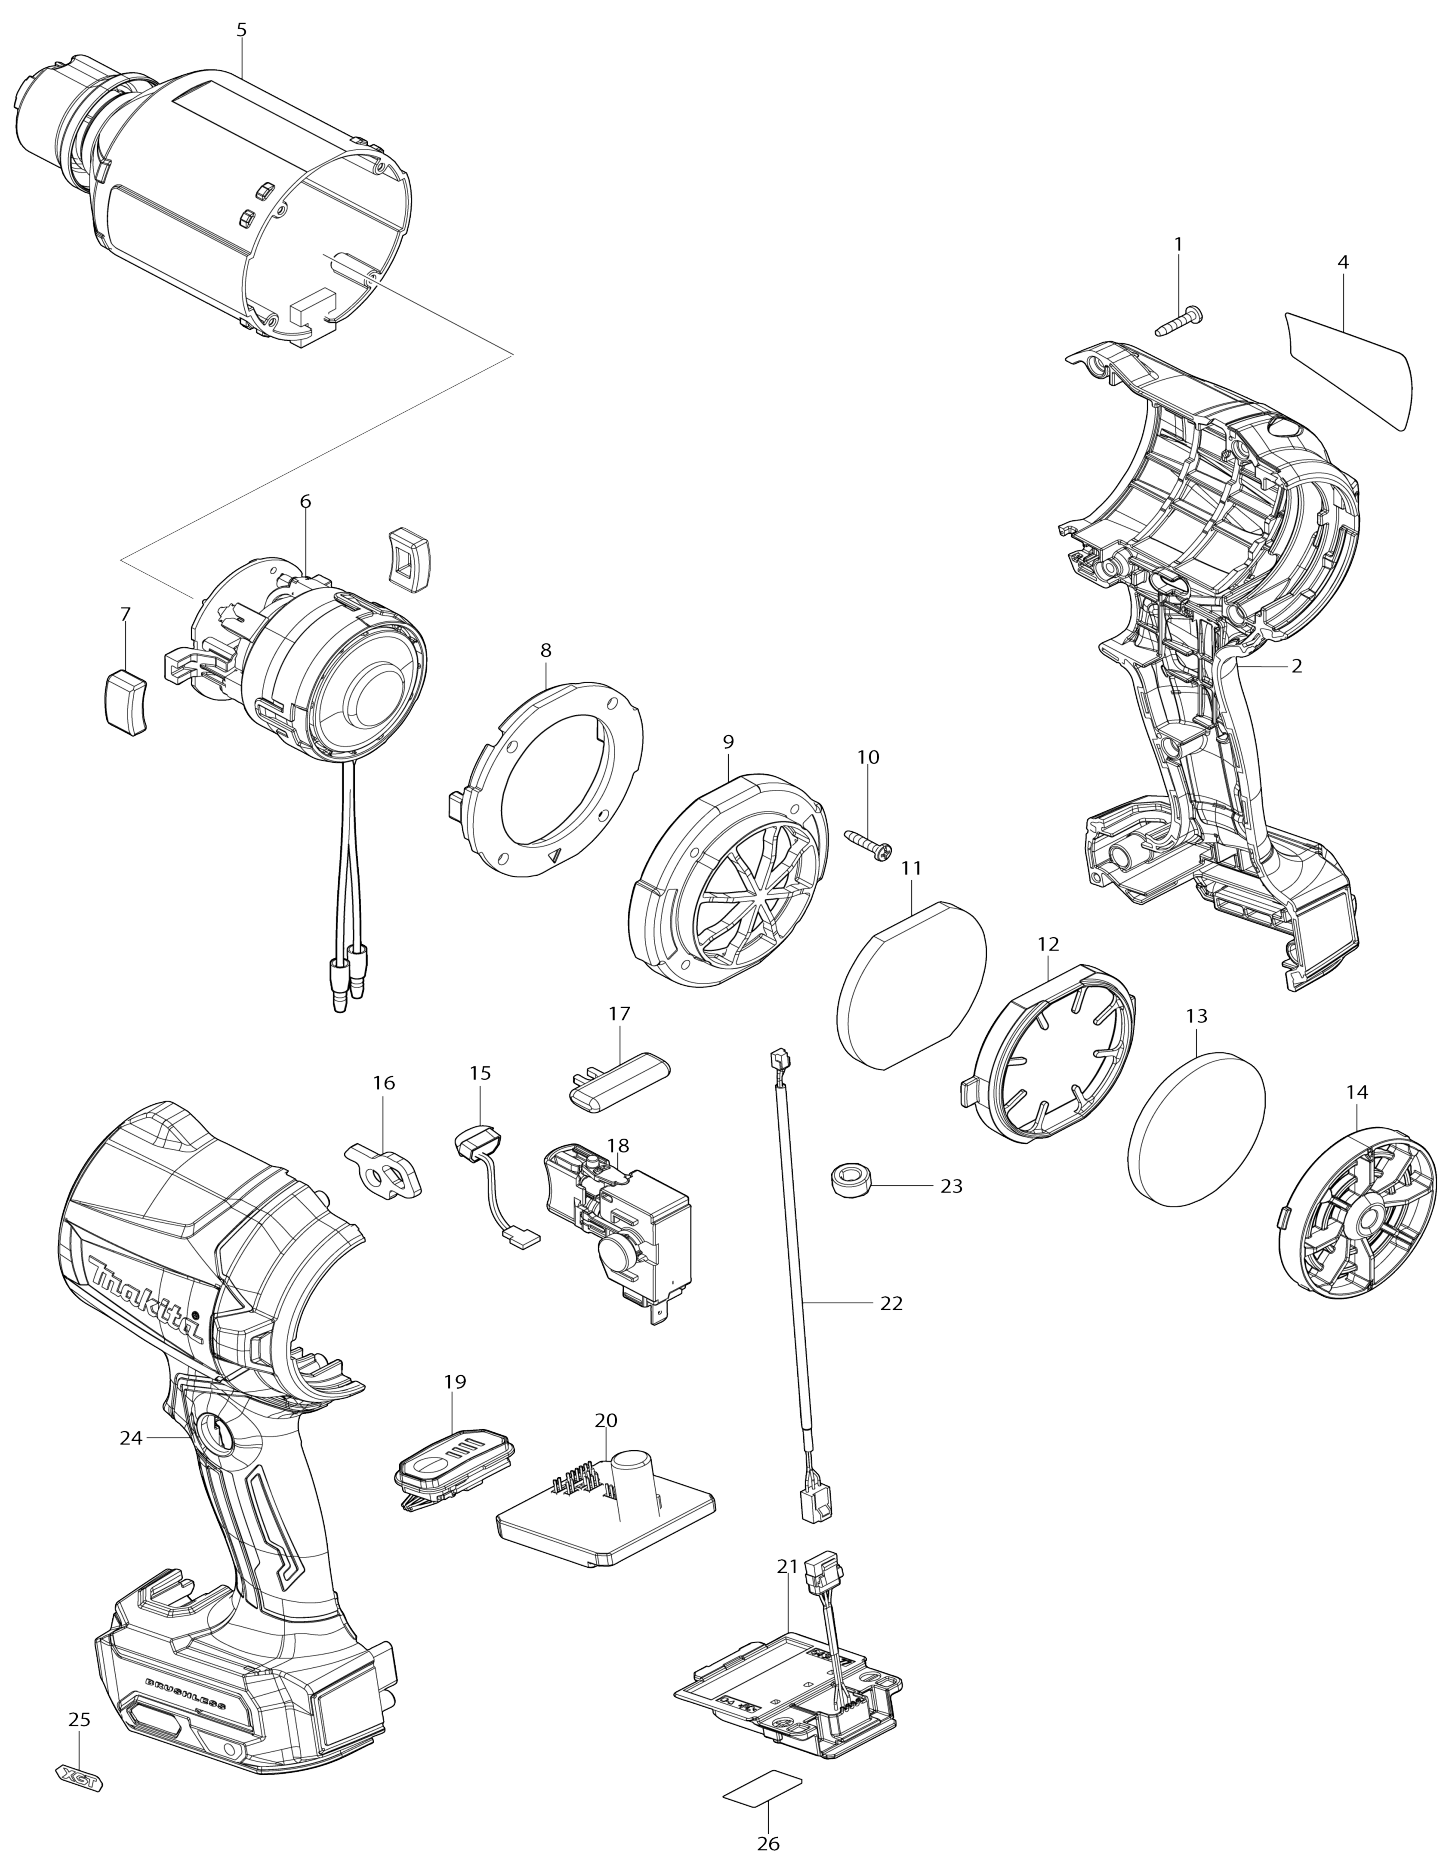

Model No.AS001G CORDLESS DUST BLOWER

Model No.AS001G CORDLESS DUST BLOWER

Item No.	Parts No.	Description	Interchangeability	Q'ty	New/Old	Note1	Note2
001	266130-9	TAPPING SCREW BIND PT 3X16		8			
002	191X75-5	HOUSING L/R SET		1			
C10	263005-3	RUBBER PIN 6		2			
C20	252126-6	HEX. LOCK NUT M4-7		2			
C30	8045T0-0	CAUTION LABEL		1			
D10		INC. 24					
004	8114A9-6	AS001G NAME PLATE		1			
005	141K56-1	MOTOR HOUSING COMPLETE		1			
C10	422826-4	SPONGE SHEET		1			
006	629A91-4	MOTOR ASSEMBLY		1			
007	422816-7	MOTOR COVER SEAL		2			
008	422817-5	MOTOR COVER		1			
009	413C47-7	REAR COVER		1			
010	266130-9	TAPPING SCREW BIND PT 3X16		4			
011	422824-8	FILTER A		1			
012	413C49-3	FILTER HOLDER		1			
013	422825-6	FILTER B		1			
014	141G57-5	DUST CAP COMPLETE		1			
C10	263032-0	RUBBER PIN 4		2			
015	620521-2	LED CIRCUIT		1			
016	347914-5	STRAP RING		1			
017	412697-7	LOCK OFF BUTTON		1			
018	650019-5	SWITCH C3JW-4B-L		1			
019	620G89-0	INDICATION CIRCUIT COMPLETE		1			
C10	687E52-4	SWITCH PLATE COMPLETE		1			
C20	266490-9	TAPPING SCREW PT 2X6		3			
020	620G88-2	CONTROLLER		1			
021	632R99-1	TERMINAL UNIT		1			
022	638A30-3	LEAD UNIT		1			
023	688131-1	LINE FILTER		1	*		
023-1	688131-1	LINE FILTER	O	1			
024	191X75-5	HOUSING L/R SET		1			
C10	263005-3	RUBBER PIN 6		2			
C20	252126-6	HEX. LOCK NUT M4-7		2			
C30	8045T0-0	CAUTION LABEL		1			
D10		INC. 2					
025	8007R2-2	XGT LOGO LABEL		1			
026	8114B6-9	AS001G SERIAL NO. LABEL		1			
A01	191X19-5	WIDE RANGE NOZZLE SET		1			
A02	191X11-1	NOZZLE 3 SET		1			
A03	191X13-7	NOZZLE 7 SET		1			
A04	191X15-3	NOZZLE 13 SET		1			
A05	191X17-9	PINCH VALVE NOZZLE SET		1			
F01	191X11-1	NOZZLE 3 SET		1			
F02	191X13-7	NOZZLE 7 SET		1			
F03	191X15-3	NOZZLE 13 SET		1			
F04	191X17-9	PINCH VALVE NOZZLE SET		1			