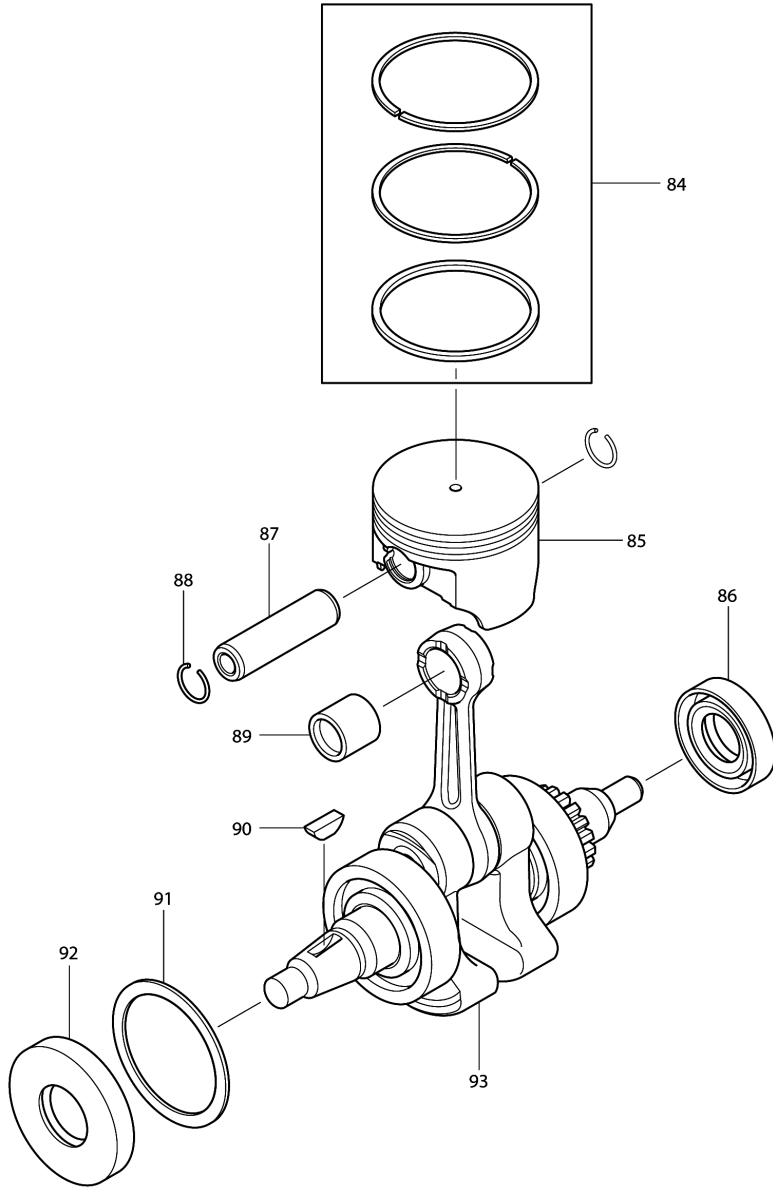

Model No.BBX7600 ENGINE BLOWER