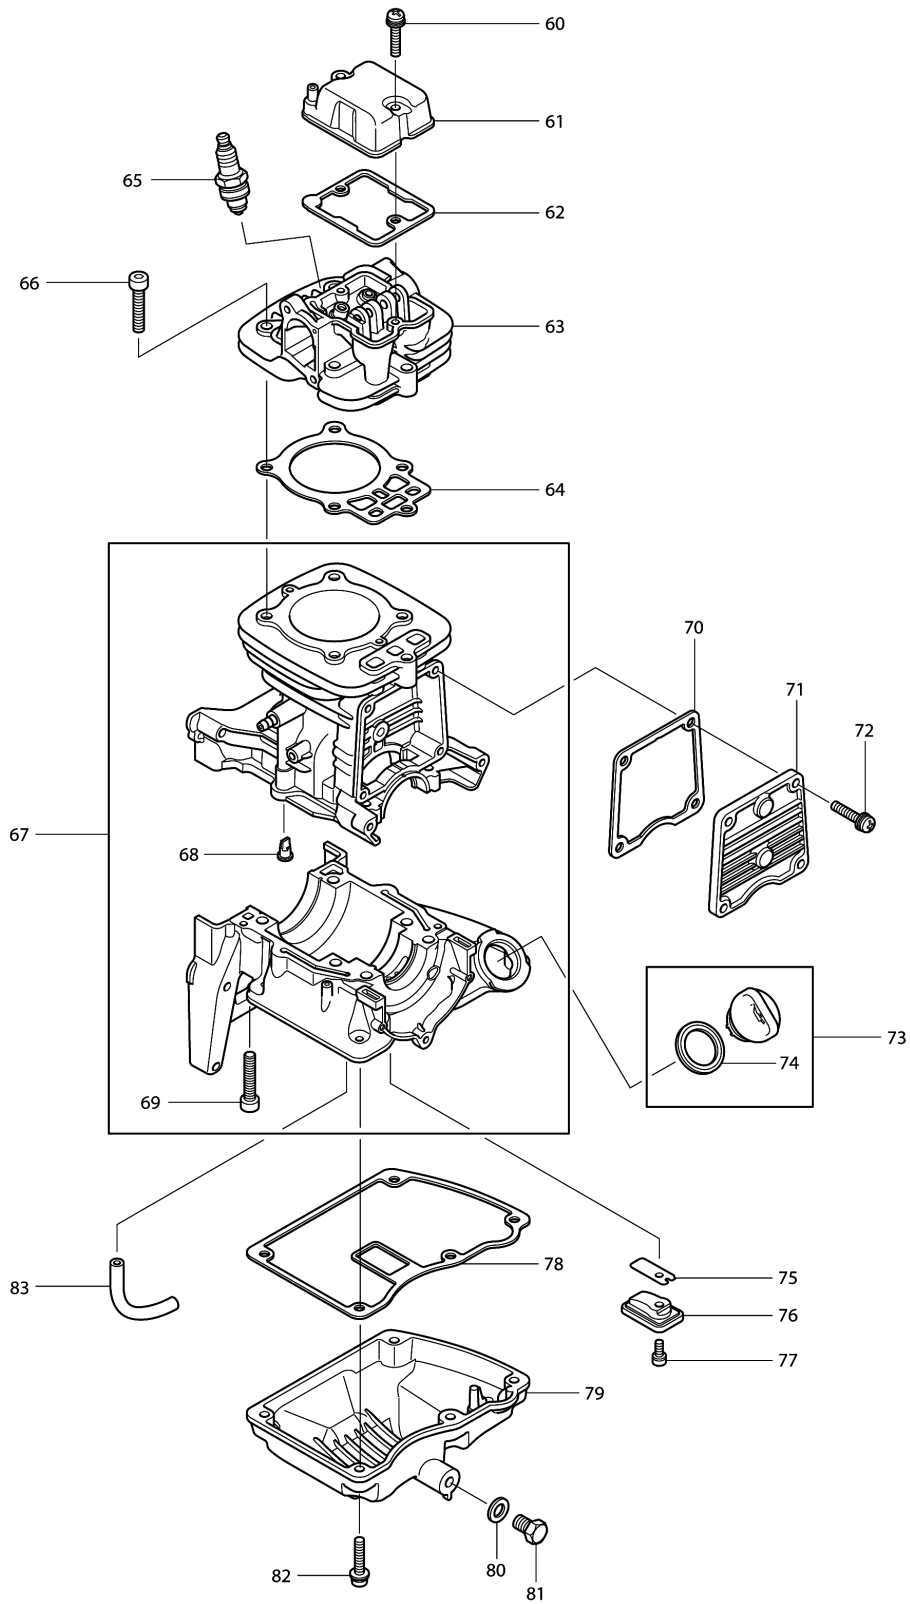

Model No.BBX7600 ENGINE BLOWER