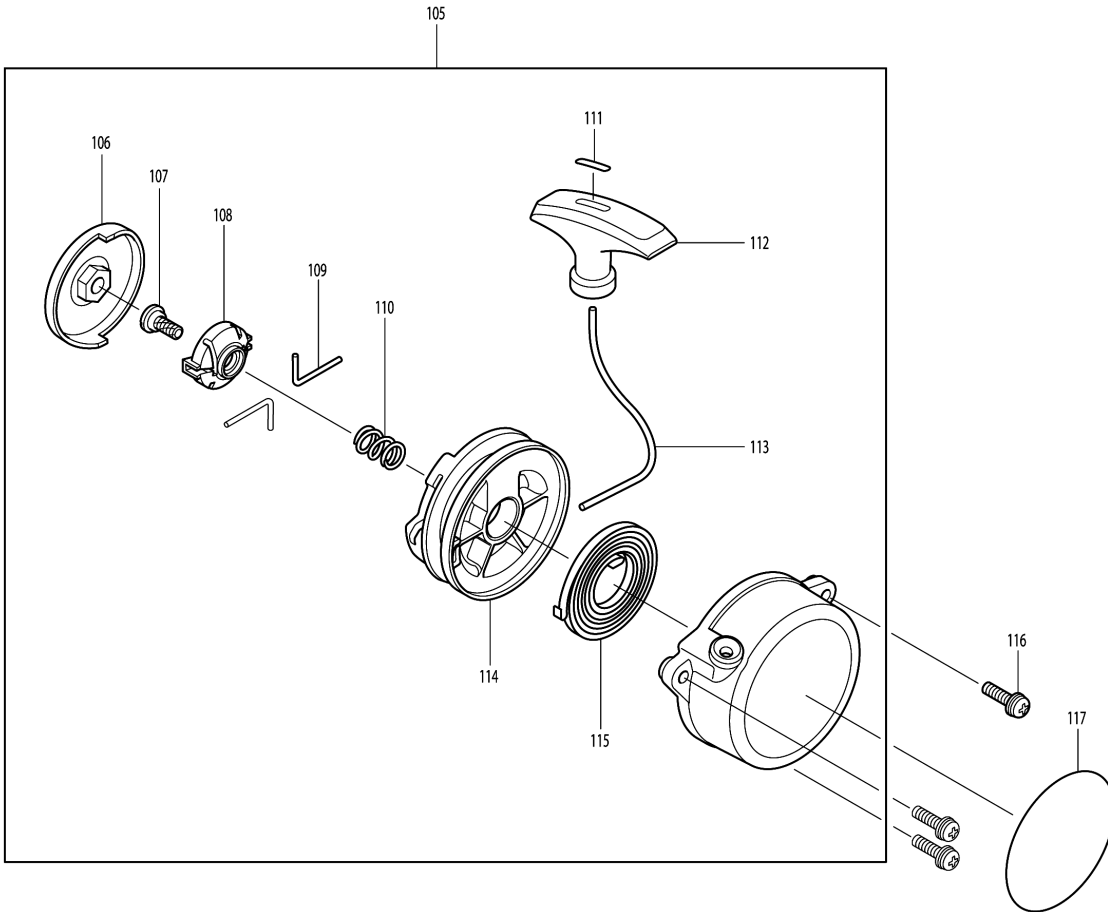

Model No.BBX7600 ENGINE BLOWER