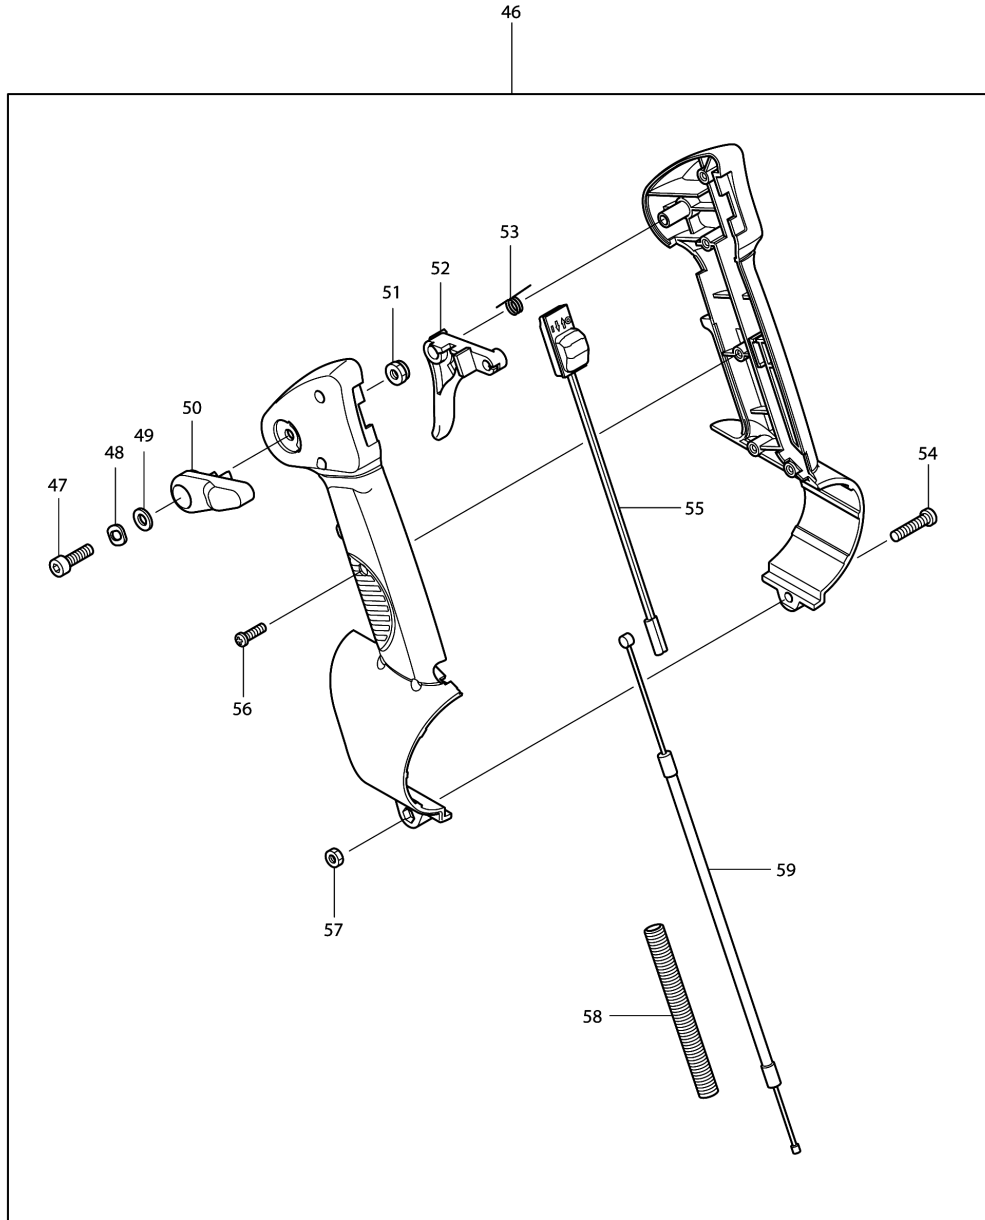

Model No.BBX7600 ENGINE BLOWER