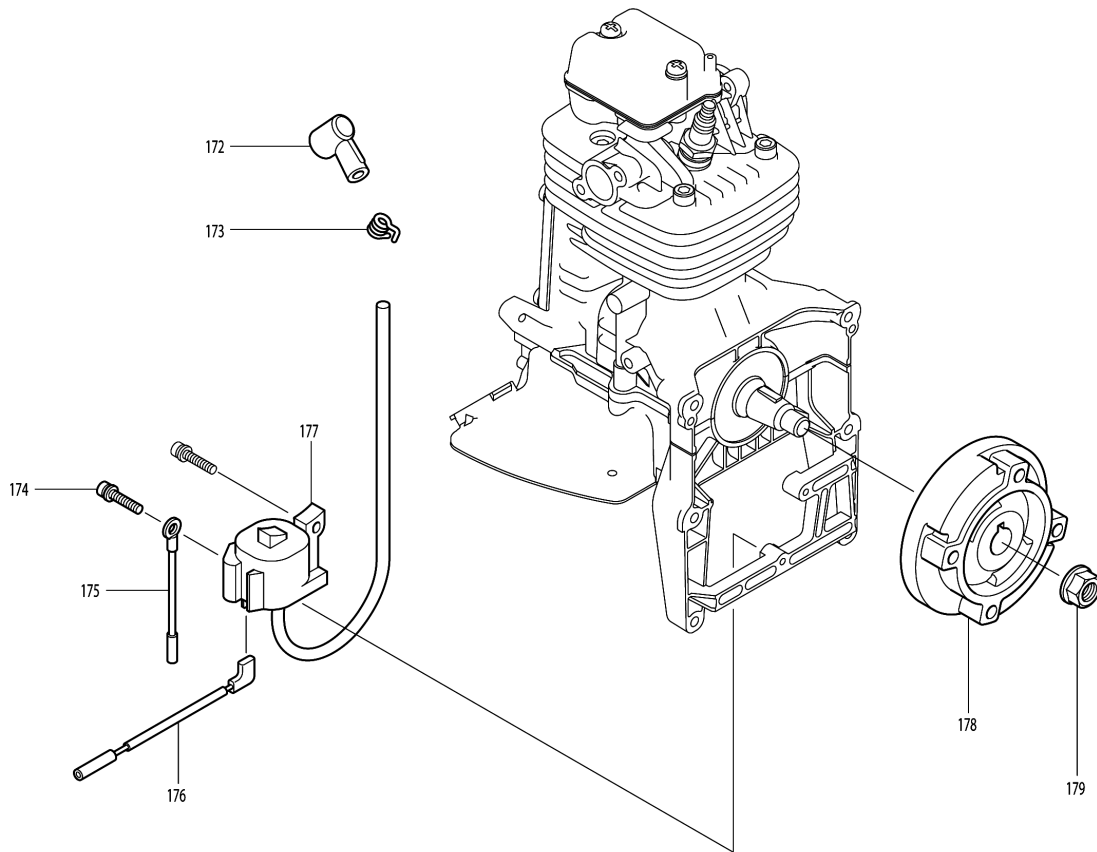

Model No.BBX7600 ENGINE BLOWER