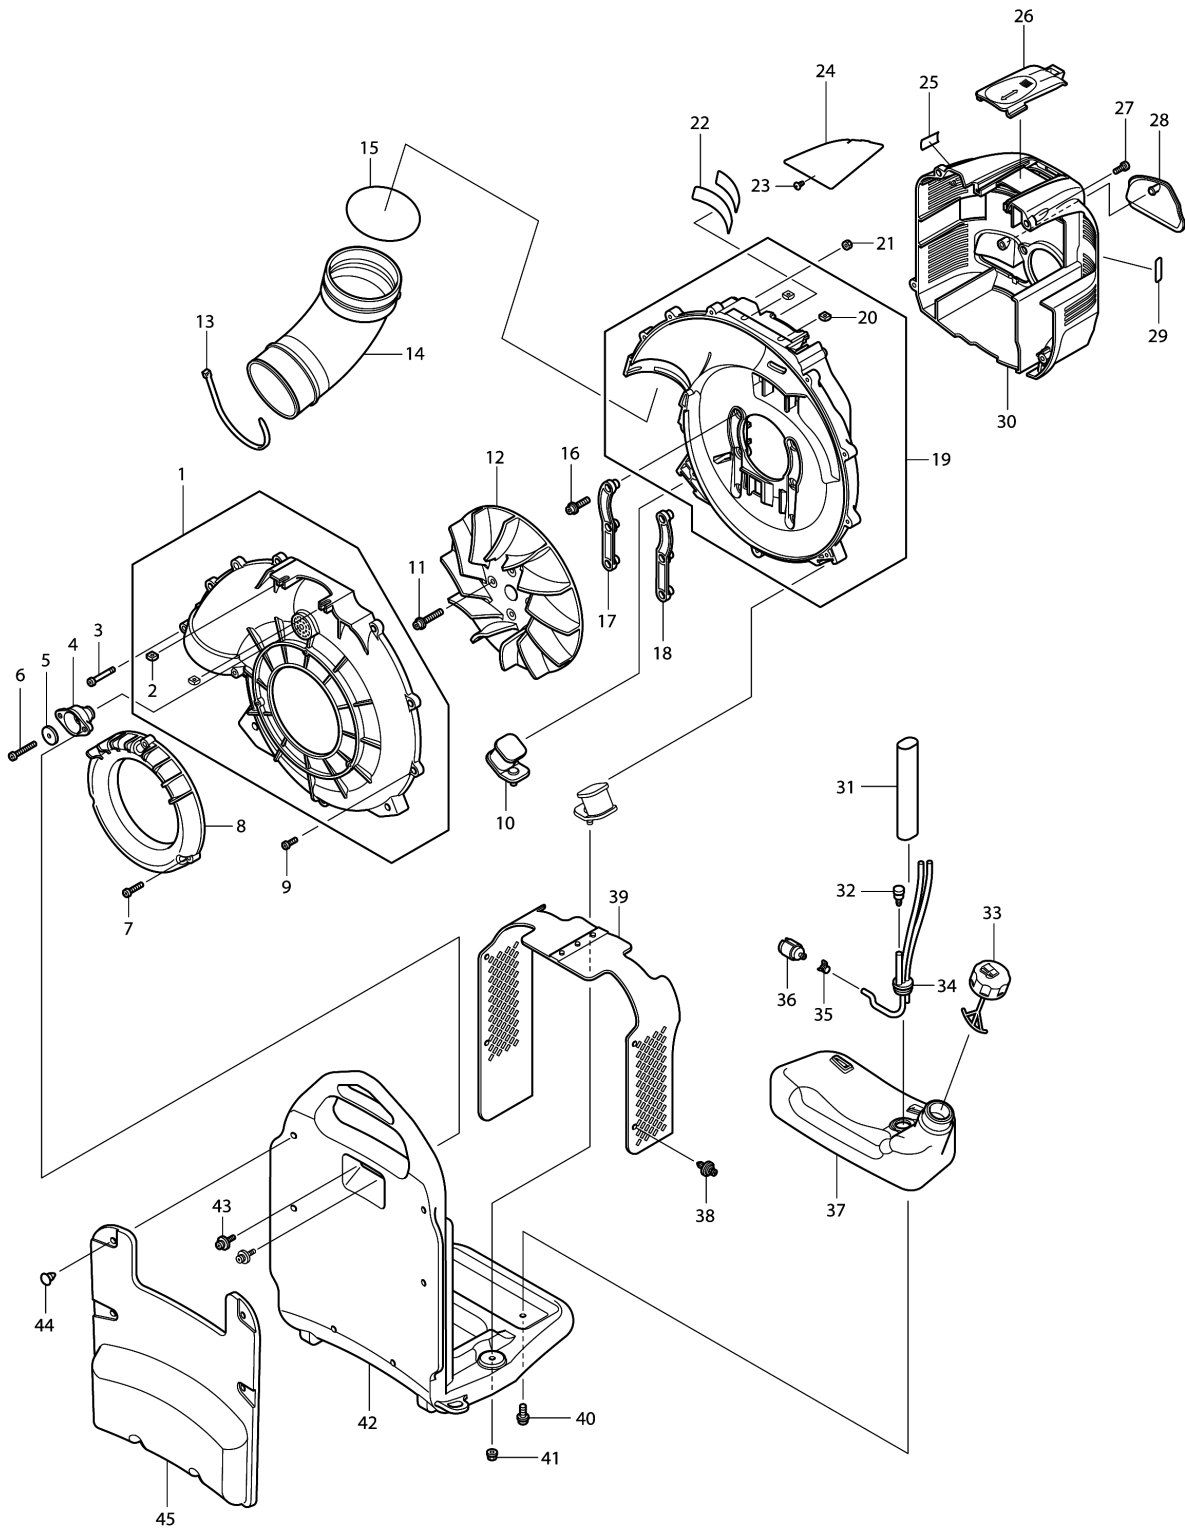

Model No.BBX7600 ENGINE BLOWER