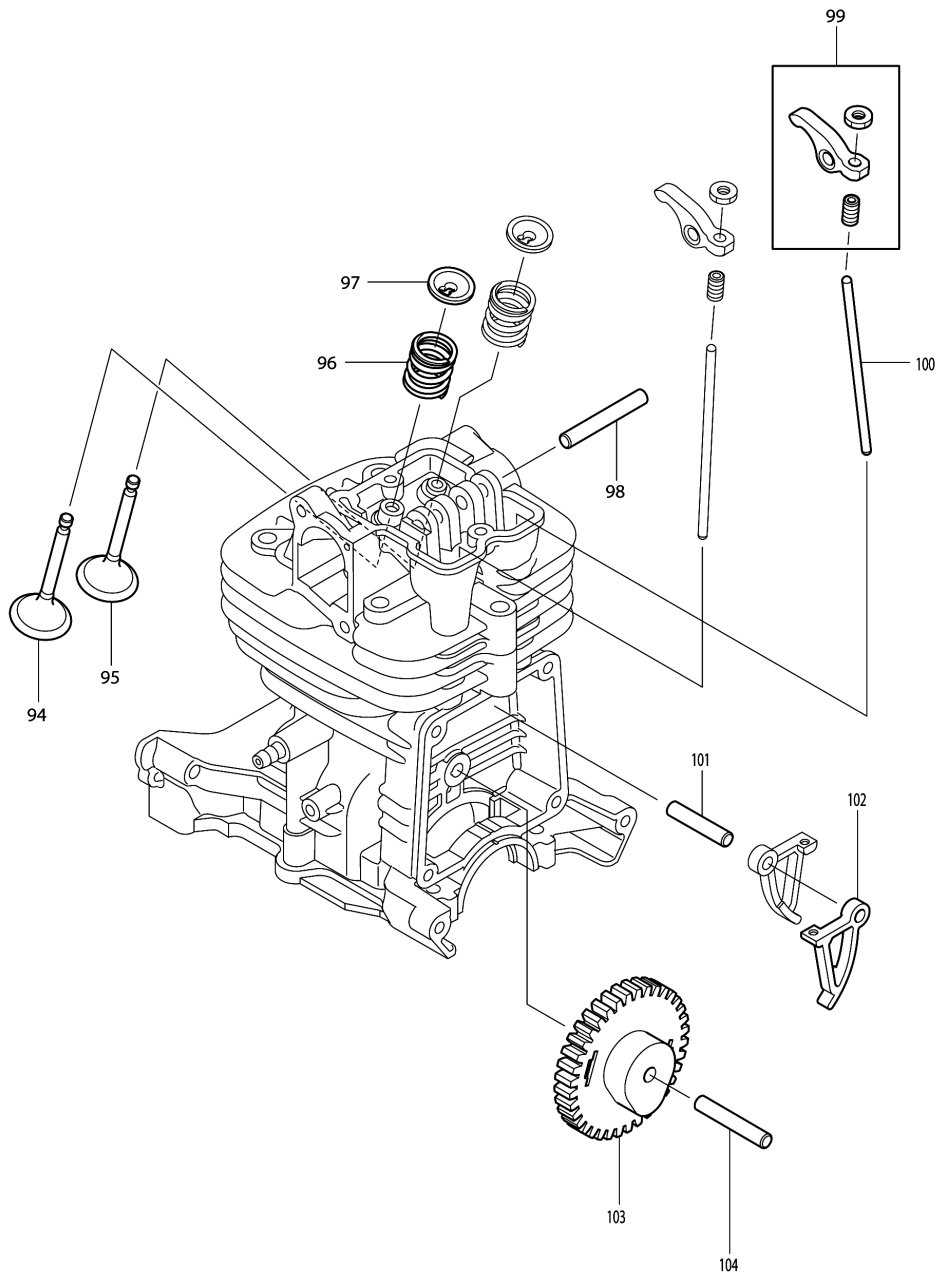

Model No.BBX7600 ENGINE BLOWER